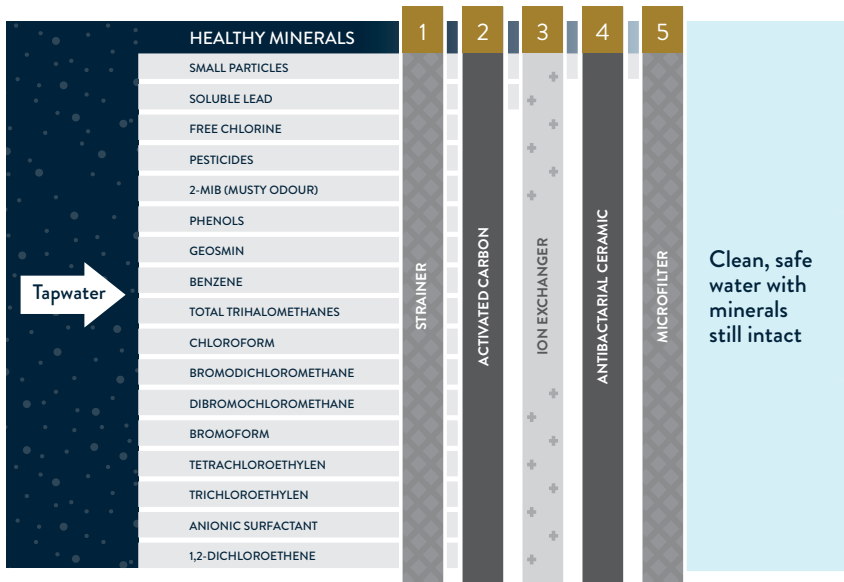

Pure filtered water,
direct from your tap

Tap into the future today

Taqua's built-in filtration sink mixer provides safe, clean and delicious filtered water directly from the tap. With just one touch, you can choose between filtered water to drink or wash fruit and vegetables, then switch back for regular tap water to wash up. It's Japan's #1 water filter and is precision-made in Japan to the highest standards. Now in Australia, Taqua is being increasingly chosen for its great tasting water and its convenience too.

HOW TAQUA WORKS

Note: Premium cartridge filtering shown. Different substances are filtered depending on the cartridge type used. Based on Japanese Industrial Standard JIS S 3201.

Our in-tap filter provides you with safe, clean water

Just turn the knob
for filtered water
and turn back for
regular tap water.

Micro-filter and
in-built strainer
significantly reduce
small particles.

Anti-bacterial
ceramic
construction
inhibits growth
inside the cartridge.

Activated carbon-
ion exchanger
for soluble lead,
chlorine and more.

TAQUA IS MAKING A DIFFERENCE IN THE HOME

“When you’ve got young kids, you want to give them the cleanest water possible. The built-in water filter tap doesn’t take up any extra space in the kitchen, and replacing the cartridge is so easy.”
- Melinda (39)