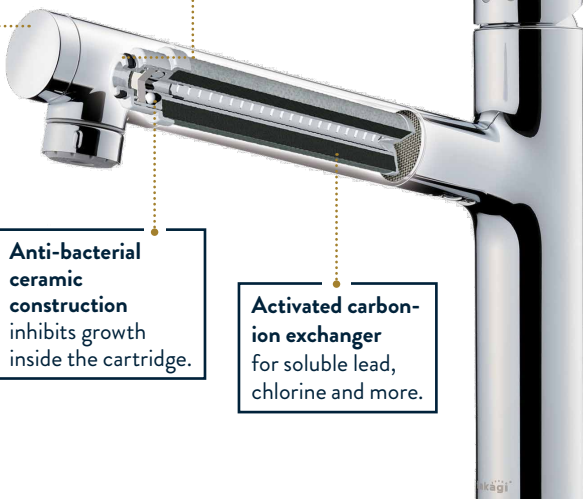

Pure filtered water,
direct from your tap

Tap into the future today

Taqua's built-in filtration sink mixer provides safe, clean and delicious filtered water directly from the tap. With just one touch, you can choose between filtered water to drink or wash fruit and vegetables, then switch back for regular tap water to wash up. It's Japan's #1 water filter and is precision-made in Japan to the highest standards. Now in Australia, Taqua is being increasingly chosen for its great tasting water and its convenience too.

HOW TAQUA WORKS

Note: Premium cartridge filtering shown. Different substances are filtered depending on the cartridge type used. Based on Japanese Industrial Standard JIS S 3201.

Our in-tap filter provides you with safe, clean water

Just turn the knob
for filtered water
and turn back for
regular tap water.

Micro-filter and
in-built strainer
significantly reduce
small particles.

Anti-bacterial
ceramic
construction
inhibits growth
inside the cartridge.

Activated carbon-
ion exchanger
for soluble lead,
chlorine and more.

TAQUA IS MAKING A DIFFERENCE IN THE HOME

“When you’ve got young kids, you want to give them the cleanest water possible. The built-in water filter tap doesn’t take up any extra space in the kitchen, and replacing the cartridge is so easy.”
- Melinda (39)