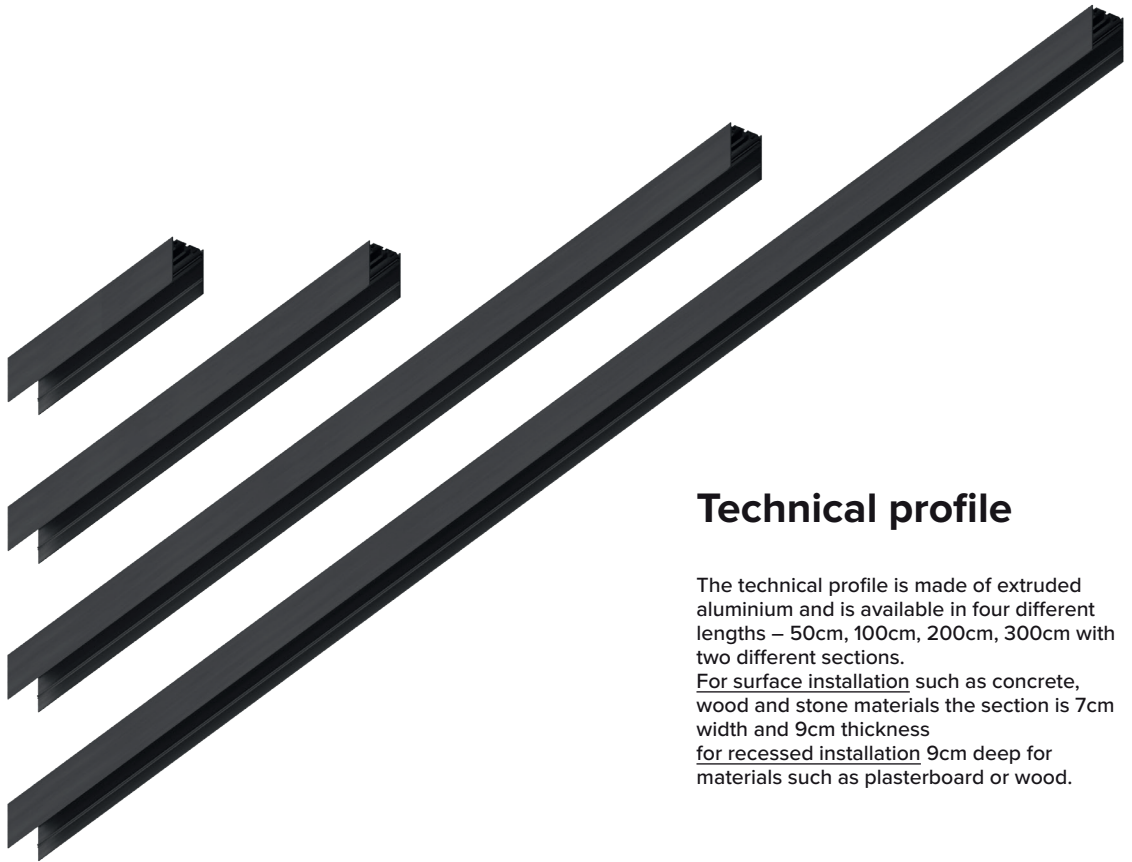

System modules

Profile lengths

- 50 cm
- 100 cm
- 200 cm
- 300 cm

Technical profile

The technical profile is made of extruded aluminium and is available in four different lengths – 50cm, 100cm, 200cm, 300cm with two different sections.

For surface installation such as concrete, wood and stone materials the section is 7cm width and 9cm thickness

for recessed installation 9cm deep for materials such as plasterboard or wood.

The different modules can be fixed to at any point of the profile, to ensure maximum application flexibility.