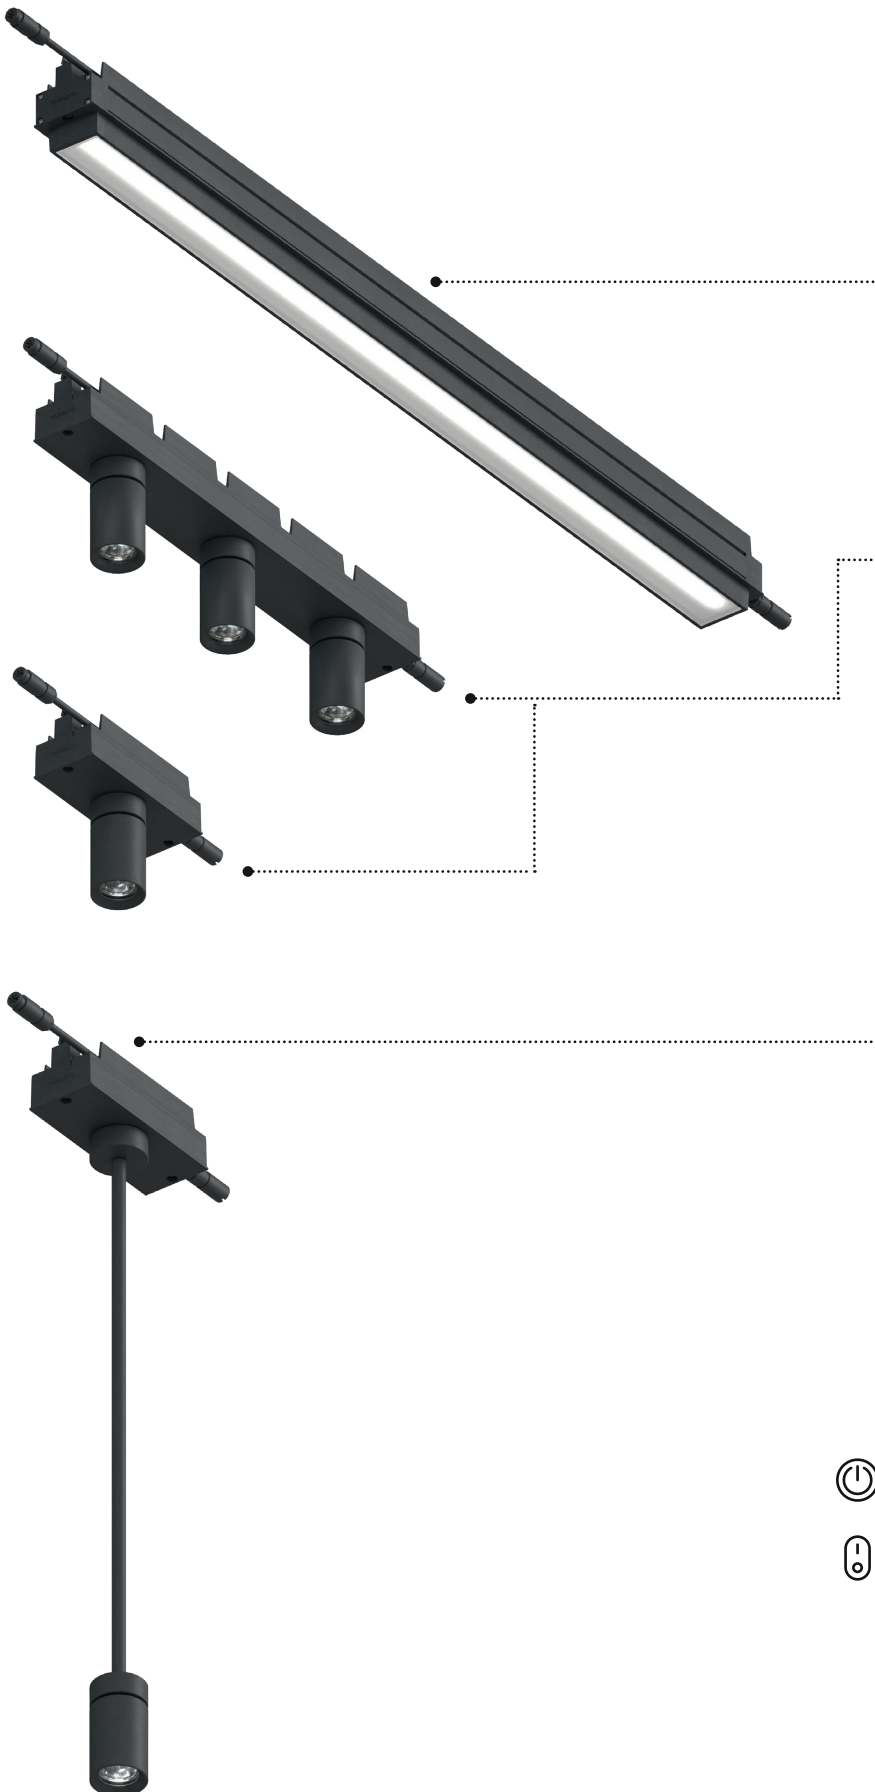

Light units

Colour temperatures

2700K
3000K
3500K
4000K

Linear element

Depending on the chosen optic chosen it is ideal to softly light an environment, uniformly light a wall or create a focus on perimeter vegetation. A single 90cm module it is equipped with LED boards within Flood, Opal, Grazing and Wall Washer optics.

Projectors

The ideal solution to create scenographic effects by focusing on elements: vegetation, tables in a restaurant or bar, a sculpture or an object.

Available with Spot, Flood and Medium Wide Flood optics.

Projectors are housed in two different lengths modules of two different lengths; the 15cm module can host a single projector while the 45cm one can host three projectors. The fixing base allows the adjustability.

Stem mounted projectors

Should you wish to place the light as close as possible to the object to be lit you can choose a light unit equipped with a module with projectors on poles. This solution allows to move the light point 50cm away from the installation height of the profile. The module with projectors on poles is only available in the 1x by 15cm version.

Power supply

Electronic with power
ON — OFF

Casambi with the possibility to dim the fixtures using a push button as well as create and recall lighting scenarios using the App on a Smartphone.