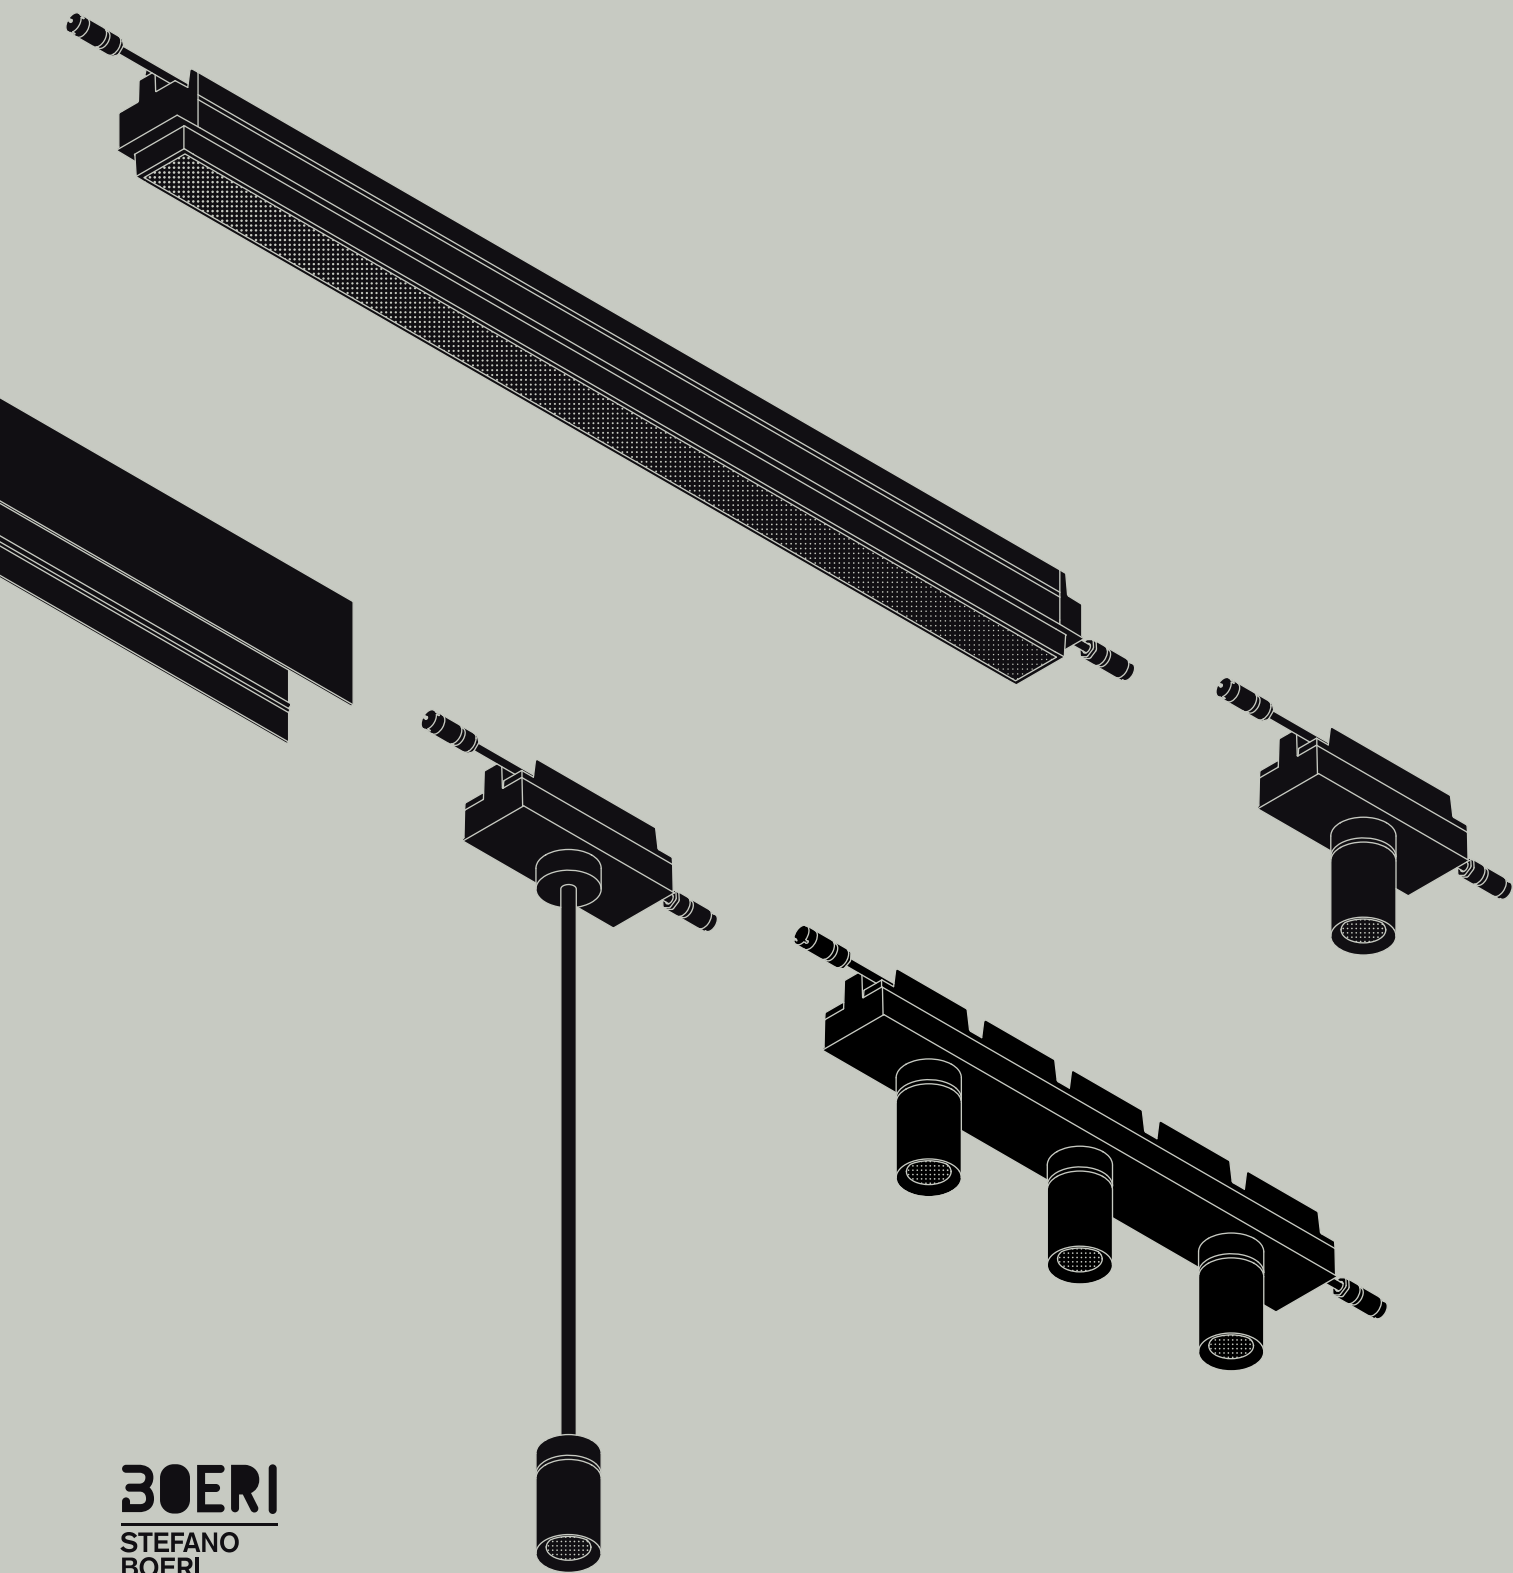

IVY SYSTEM

BOERI

STEFANO
BOERI
INTERIORS

PER
TARGETTI
SANKEY

TARGETTI