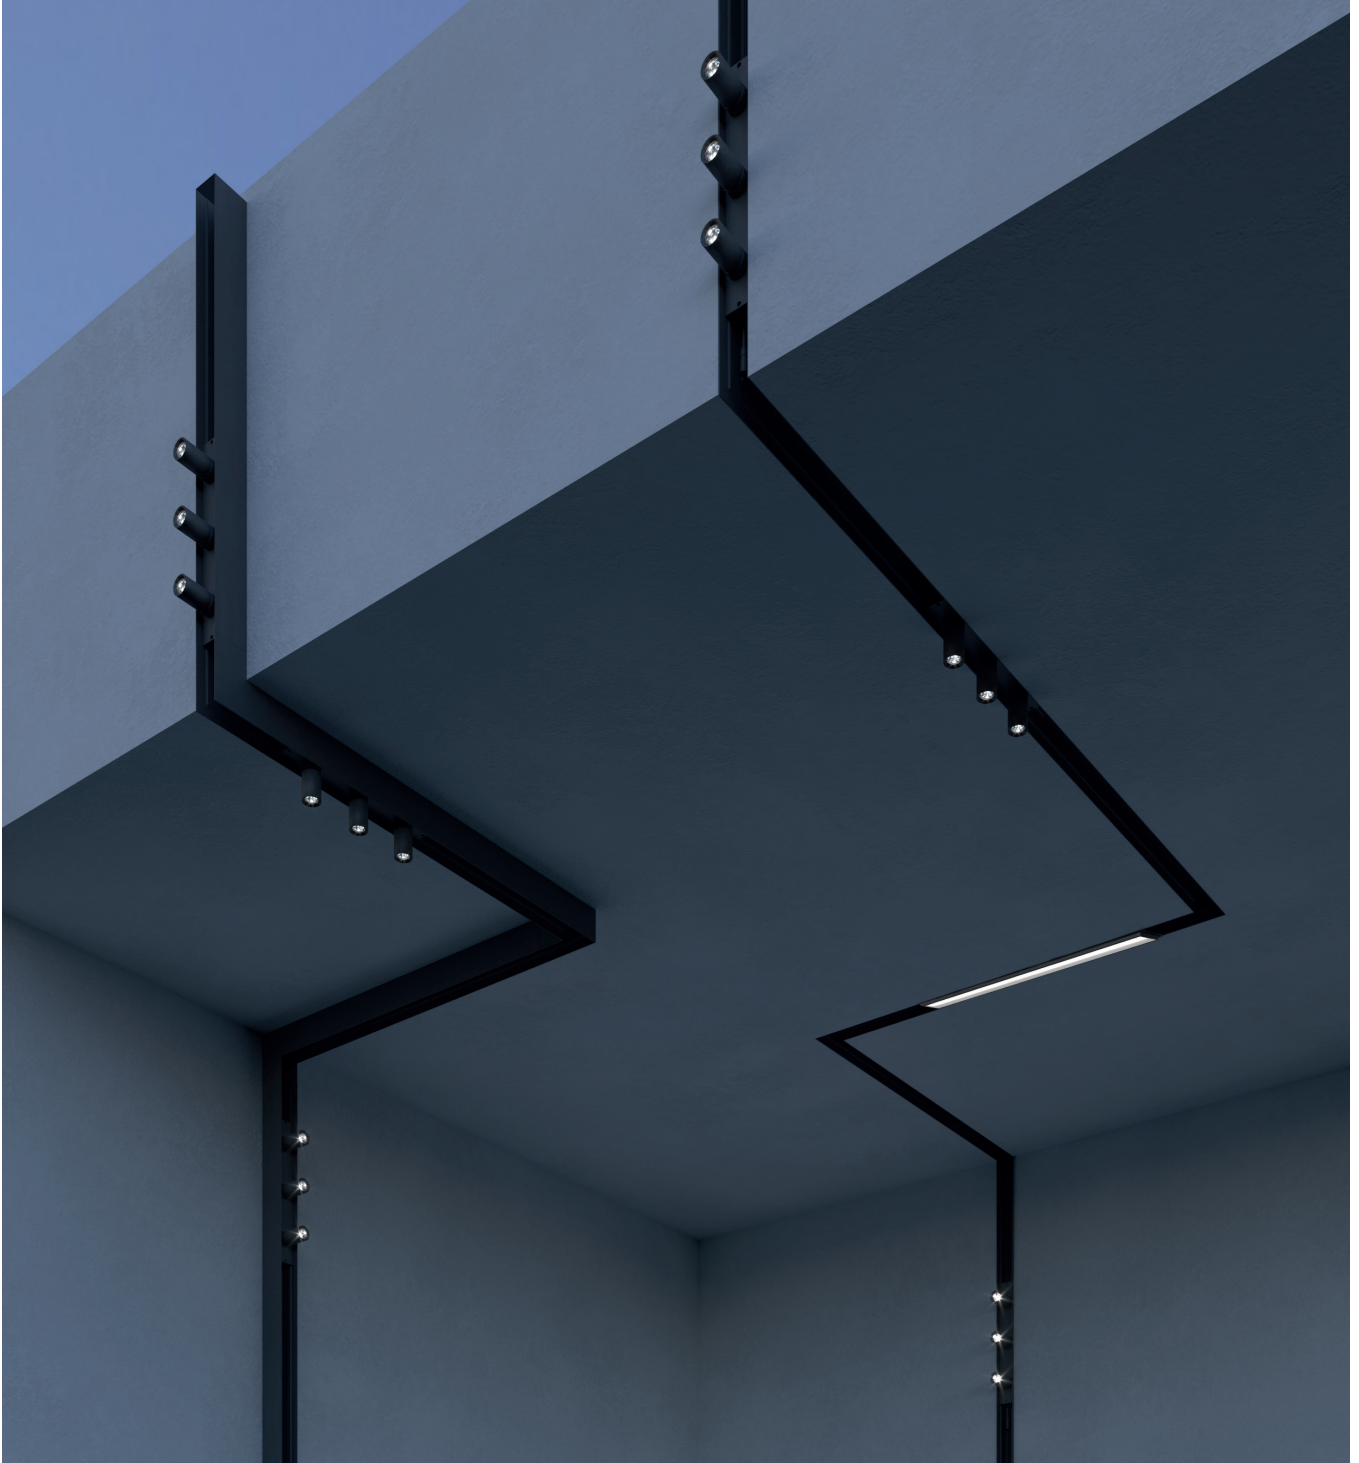

It is the ideal solution to to light up private terraces, pergolas, outside dining areas as well as historical porticos. Its flexibility and adaptability make it perfect for installation in existing buildings or structures or to be integrated into new constructions.

IP65

First IP65 intelligent system for outdoor applications and wet areas.

Light unit

Air quality sensor

Speaker

Temperature sensor

Light sensors

Remote lighting scenarios

The system is composed of an extruded aluminium load-bearing metal profile for surface installation. Various elements are installed into the profile: the light unit, a speaker and wireless sensors.

The flexibility of a 48V system in an outdoor environment

Wall and ceiling installation

Remote electronic power supply, and Casambi

Wireless sensors and speakers

Linear, precise, focused and diffused lighting

Available in white and ferrite painted finishes or black anodized