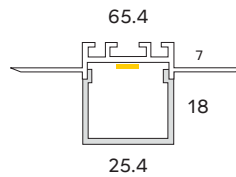

HERCULES PROHERCULES

WATTS

19.2W pm

COLOURS

Satin anodised
*Other colours available

DIFFUSER

PC opal

MAX IP RATING

IP65