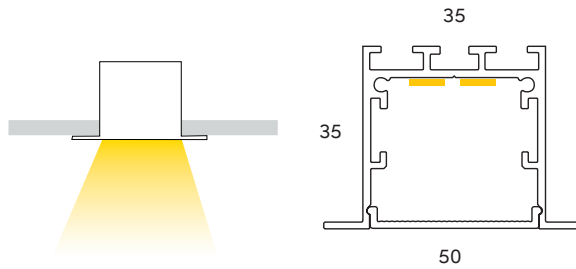

POWERLINE35

PROPOW35

WATTS

2 x 14.4W pm

COLOURS

Satin anodised
*Other colours available

DIFFUSER

PMMA opal

MAX IP RATING

IP65