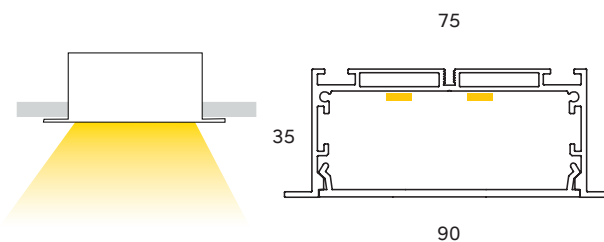

POWERLINE75

PROPOW75

WATTS

2 x 14.4W pm

COLOURS

Satin anodised
*Other colours available

DIFFUSER

PMMA opal

MAX IP RATING

IP65