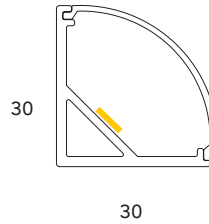

STC3030 ROUND

PROSTC30X30RO