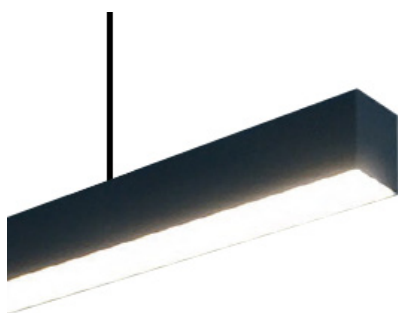

PHOENIX PROPHOENIXS

WATTS

2 x 19.2W pm

COLOURS

Satin anodised
*Other powder coated colours available

DIFFUSER
PMMA opal

MAX IP RATING

IP65