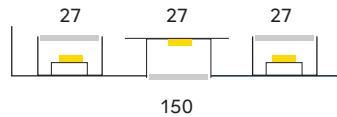

PLANQ PROPLANQ

WATTS

19.2W Down
2 x 9.6W Up

COLOURS

Satin anodised
*Other powder coated colours available

DIFFUSER
PMMA opal

MAX IP RATING

IP65