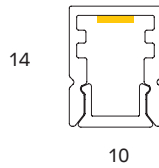

WATTS

14.4W pm
19.2W pm

COLOURS

Satin anodised
*Other colours available

DIFFUSER
PMMA opal

MAX IP RATING

IP40

MACRO
PROMACRO