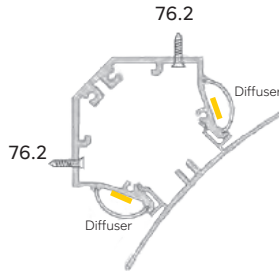

PRODUCT DETAILS

SU SURFACE MOUNTED

OUTWASH

PROOUTWASH

WATTS

2 x 9.6W pm
2 x 14.4W pm

COLOURS

Satin anodised
*Other colours available

DIFFUSER
PMMA opal

MAX IP RATING

IP65