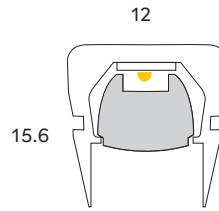

PRODUCT DETAILS

RE

RECESSED

CATALAN

PROCATALAN

WATTS

5W pm
10W pm

COLOURS

Dark Grey

DIFFUSER
Prismatic

MAX IP RATING

IP40