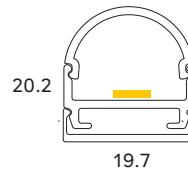

ARC1 ROUND PROARC1

WATTS
14.4W pm
19.2W pm

COLOURS
Satin anodised
*Other colours available

DIFFUSER
PC Opal

MAX IP RATING
IP65