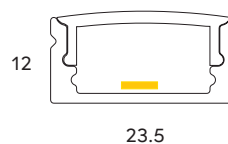

LEN22

PROLEN22

WATTS

14.4W pm
19.2W pm

COLOURS

Satin anodised
*Other colours available

DIFFUSER
PMMA opal

MAX IP RATING

IP40