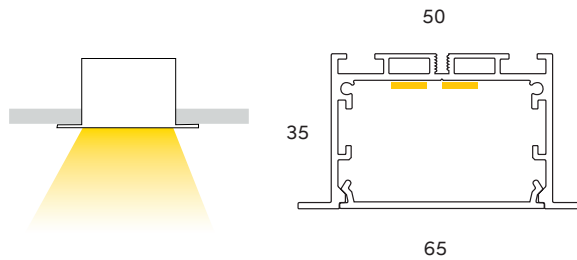

POWERLINE50

PROPOW50

WATTS

2 x 14.4W pm

COLOURS

Satin anodised
*Other colours available

DIFFUSER

PMMA opal

MAX IP RATING

IP65