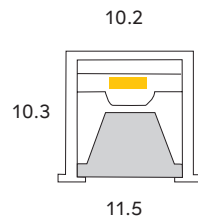

LUCERNE

PROLUCERNE

WATTS

5W pm

COLOURS

Dark Grey

DIFFUSER
Louvred

MAX IP RATING

IP40