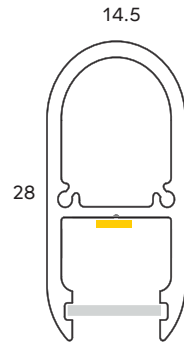

PRODUCT DETAILS

SU SURFACE MOUNTED

IN WARDROBE

PROWARD

WATTS

9.6W pm
14.4W pm

COLOURS

Satin anodised
*Other anodised options available

DIFFUSER

PMMA opal

MAX IP RATING

IP40