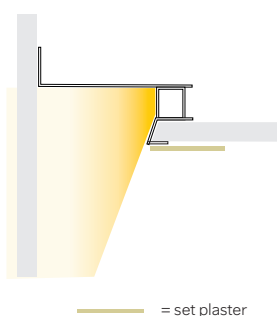

### HERMES PROHERMES

**WATTS**  
19.2Wpm

**COLOURS**  
Satin anodised  
\*Other colours available

**DIFFUSER**  
PMMA opal

**MAX IP RATING**

IP65