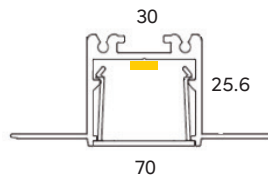

WATTS

19.2W pm

COLOURS

Satin anodised
*Other colours available

DIFFUSER
Low Glare,
Prismatic,
PMMA opal

MAX IP RATING

IP65