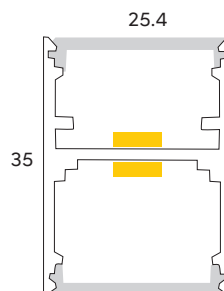

MINI UP/DOWN PENDANT PROMINIUPDOWN

WATTS

2 x 14.4W pm
2 x 19.2W pm

COLOURS

Satin anodised
*Other powder coated colours available

DIFFUSER PMMA opal

MAX IP RATING

IP40

*3 metre lengths available