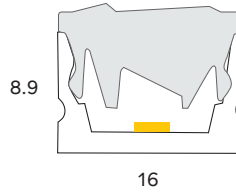

PRODUCT DETAILS

SU SURFACE MOUNTED

ASYMMETRICAL STANDARD

PROASYML

WATTS

19.2W pm
22W pm

COLOURS

Satin anodised
*Other colours available

DIFFUSER

Asymmetrical acrylic

MAX IP RATING

IP40