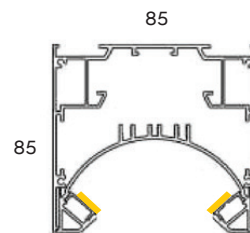

MAX IP RATING

IP65

AURORA
PROAUR