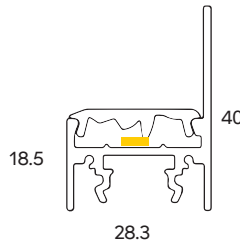

PRODUCT DETAILS

WALL

ASYMWASH

PROASYMWASH

WATTS

19.2Wpm
22Wpm

COLOURS

Satin anodised
*Other colours available

DIFFUSER

Asymmetrical acrylic

MAX IP RATING

IP40