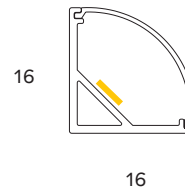

SCT002 ROUND

PROSTC002