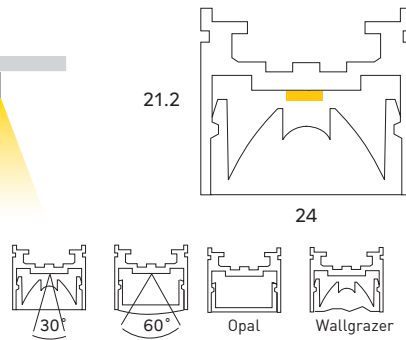

ASYMMETRICAL VERSATILE

PROVASYML

WATTS

14.4W pm
19.2W pm

COLOURS

Satin anodised
*Other colours available

DIFFUSER

Asymmetrical acrylic, Opal, Wallgrazer

MAX IP RATING

IP40