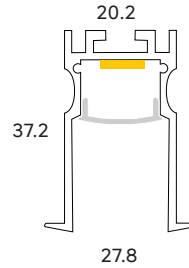

ALTO

PROALTO

WATTS

14.4W pm

COLOURS

Satin anodised
*Other colours available

DIFFUSER

PMMA opal

MAX IP RATING

IP40