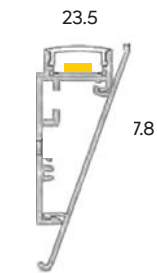

RALEWASH

PRORALEWASH

WATTS

19.2Wpm

COLOURS

Satin anodised
*Other colours available

DIFFUSER

PMMA opal

MAX IP RATING

IP40