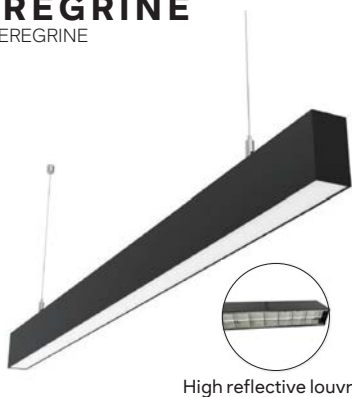

PEREGRINE PROPEREGRINE

WATTS

21.6W Evolve

COLOURS

Satin anodised
*Other powder coated colours available

DIFFUSER
Prismatic,
High Reflective
louvre

MAX IP RATING

IP40