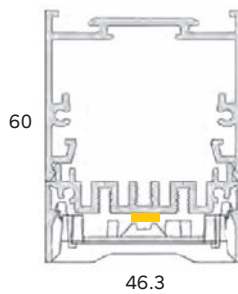

PRODUCT DETAILS

SU SURFACE MOUNTED

ASYMBIG PROASYMBIG

WATTS
19.2W pm
22W pm

COLOURS
Satin anodised
*Other colours available

DIFFUSER
Acrylic lens
30° and 60°

MAX IP RATING
IP40