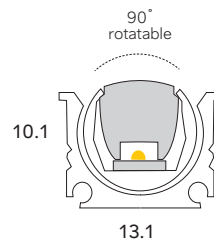

CORDOBA

PROCORDOBA

WATTS

COB 5W pm
COB 10W pm

COLOURS

Dark Grey

DIFFUSER
Prismatic

MAX IP RATING

IP40