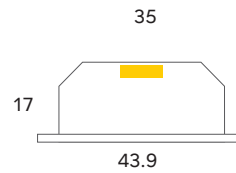

ARCHLINE

PROARCHI

WATTS

14.4W pm
19.2W pm

COLOURS

Mill Silver
*Other colours available

DIFFUSER
PMMA opal

MAX IP RATING

IP40