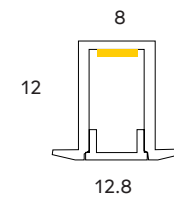

WATTS

9.6W pm
14.4W pm

COLOURS

Satin anodised
*Other colours available

DIFFUSER
PMMA opal

MAX IP RATING

IP40

MICROWINGED
PROWINGEDMICRO