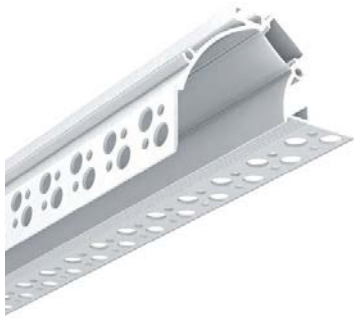

MICROCOVE-P PROMICROCOVE-P