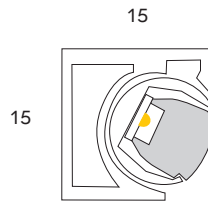

SIENNA

PROSIENNA

WATTS

5W pm
10W pm

COLOURS

Dark Grey

DIFFUSER

Prismatic

MAX IP RATING

IP40