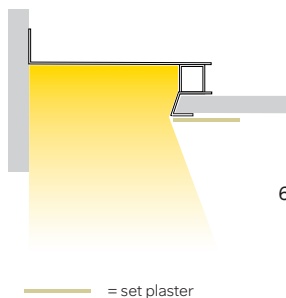

### VESTA PROVESTA

**WATTS**  
19.2W pm

**COLOURS**  
Satin anodised  
\*Other colours available

**DIFFUSER**  
PMMA opal

**MAX IP RATING**

IP65