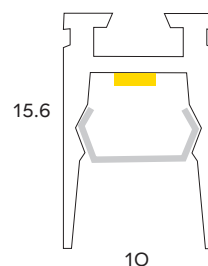

STRATO

PROSTRATO

WATTS

9.6W pm
14.4W pm

COLOURS

Satin anodised
*Other powder coated colours available

DIFFUSER

PMMA opal

MAX IP RATING

IP40