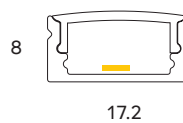

LEN14

PROLEN14

WATTS

14.4W pm
19.2W pm

COLOURS

Satin anodised
*Other colours available

DIFFUSER
PMMA opal

MAX IP RATING

IP40