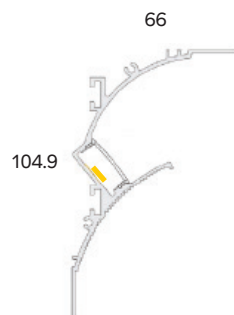

PLASTERCOVE PROPLASTERCOVE

WATTS

19.2W pm
22W pm

COLOURS

Satin anodised
*Other colours available

DIFFUSER
PMMA opal

MAX IP RATING

IP65