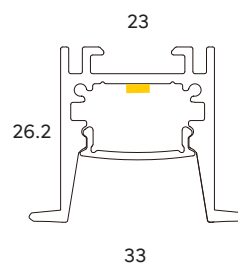

BUNGEE RECESSED

PROBUNGEE RECESSED

WATTS

14.4W pm
19.2W pm

COLOURS

Black

DIFFUSER
PMMA opal

MAX IP RATING

IP40