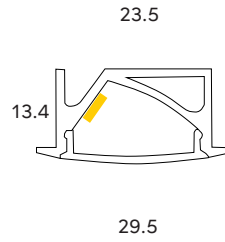

PRODUCT DETAILS

RE

RECESSED

WASHER

PROMWASH

WATTS

14.4W pm

COLOURS

Satin anodised
*Other colours available

DIFFUSER

PMMA opal

MAX IP RATING

IP40