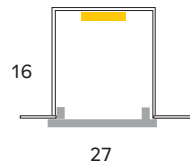

WATTS

14.4W pm
19.2W pm

COLOURS

Satin anodised
*Other colours available

DIFFUSER
PMMA opal

MAX IP RATING

IP40

LUX XOWINGS
PROLUX XOWINGS