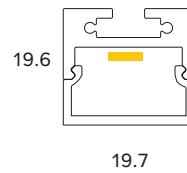

KESTREL K PROKESTRELK

WATTS

14.4W pm
19.2W pm

COLOURS

Satin anodised
*Other powder coated colours available

DIFFUSER PC opal

MAX IP RATING

IP40