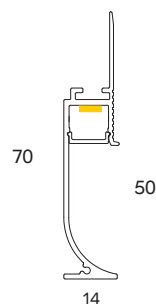

CORVSKIRT

PROOUTWASH

WATTS

14.4W pm

COLOURS

Satin anodised
*Other colours available

DIFFUSER

PMMA opal

MAX IP RATING

IP40

= set plaster