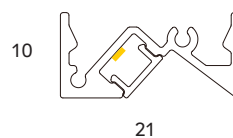

ANGHEL COVER PROANGHEL

WATTS
9.6W pm
14.4W pm

COLOURS
Satin anodised
*Other colours available

DIFFUSER
PMMA opal

MAX IP RATING
IP40