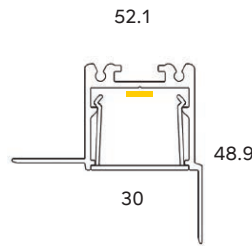

PRODUCT DETAILS

PLASTERBOARD

APOLLO PROAPOLLO

WATTS

19.2W pm

COLOURS

Satin anodised
*Other colours available

DIFFUSER

Low glare,
Prismatic,
PMMA opal

MAX IP RATING

IP65