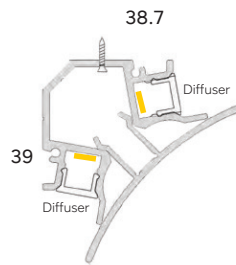

OUTWASHEX

PROOUTWASHEX

WATTS

2 x 14.4W pm

COLOURS

Satin anodised
*Other colours available

DIFFUSER
PMMA opal

MAX IP RATING

IP40