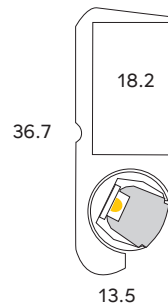

LISBOA

PROLISBOA

WATTS

5W pm
10W pm

COLOURS

Dark Grey

DIFFUSER

Opal acrylic

MAX IP RATING

IP40