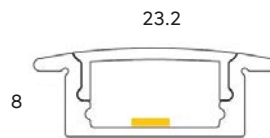

LEN14 WINGED

PROLEN14W

WATTS

14.4W pm

COLOURS

Satin anodised
*Other colours available

DIFFUSER

PMMA opal

MAX IP RATING

IP40