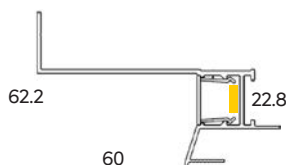

### HERMES PROHERMES

**WATTS**  
19.2Wpm

**COLOURS**  
Satin anodised  
\*Other colours available

**DIFFUSER**  
PMMA opal

**MAX IP RATING**

IP65