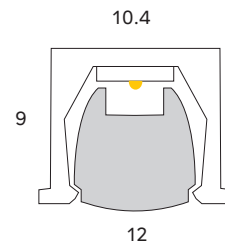

ELYSEE

PROELYSEE

WATTS

COB 5W pm
COB 10W pm

COLOURS

Dark Grey

DIFFUSER
Prismatic

MAX IP RATING

IP40