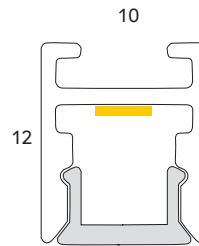

SHEER PROSHEER

WATTS

9.6W pm
14.4W pm

COLOURS

Satin anodised
*Other powder coated colours available

DIFFUSER
PMMA opal

MAX IP RATING

IP40