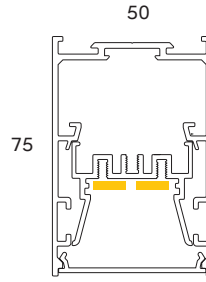

PRODUCT DETAILS

LINEAR (SUSPENDED)

CORONA PROCOR

WATTS

2 x 19.2W pm

COLOURS

Satin anodised
*Other powder coated colours available

DIFFUSER PMMA opal

MAX IP RATING

IP65