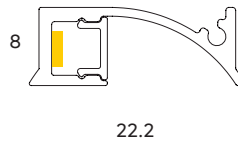

MINICOVER

PROMINICOVER

WATTS

9.6W pm
14.4W pm

COLOURS

Satin anodised
*Other colours available

DIFFUSER

PMMA opal

MAX IP RATING

IP40