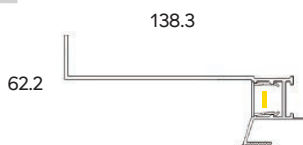

### VESTA PROVESTA

**WATTS**  
19.2W pm

**COLOURS**  
Satin anodised  
\*Other colours available

**DIFFUSER**  
PMMA opal

**MAX IP RATING**

IP65