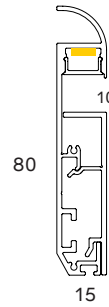

ROUND SKIRT

PROROUND SKIRT

WATTS

14.4W pm

COLOURS

Satin anodised
*Other colours available

DIFFUSER

PMMA opal

MAX IP RATING

IP40