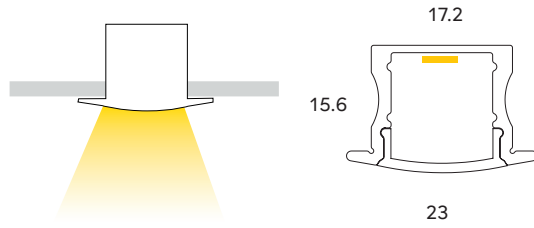

PRODUCT DETAILS

RE

RECESSED

POWERLINE20

PROPOW20

WATTS

14.4W pm
19.2W pm

COLOURS

Satin anodised
*Other colours available

DIFFUSER

PMMA opal

MAX IP RATING

IP40