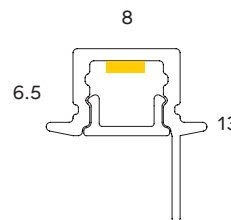

ASHIELD

PROTOASHIELD

WATTS

9.6W pm
14.4W pm

COLOURS

Satin anodised
*Other colours available

DIFFUSER
PMMA opal

MAX IP RATING

IP40