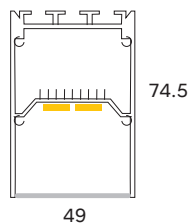

FALCON PROFALCONS

WATTS

2 x 14.4W pm
2 x 19.2W pm

COLOURS

Satin anodised
*Other powder coated colours available

DIFFUSER
PMMA opal

MAX IP RATING

IP65