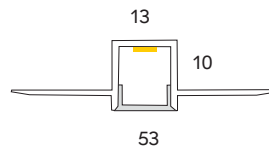

WATTS

9.6W pm
14.4W pm

COLOURS

Satin anodised
*Other colours available

DIFFUSER
PMMA opal

MAX IP RATING

IP40

*3 metre lengths available