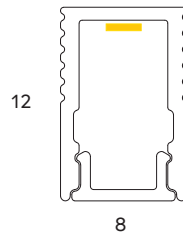

PRODUCT DETAILS

RE

RECESSED

DEEP MICRO

PRODEEPM

WATTS

9.6W pm
14.4W pm

COLOURS

Satin anodised
*Other colours available

DIFFUSER
PMMA opal

MAX IP RATING

IP40