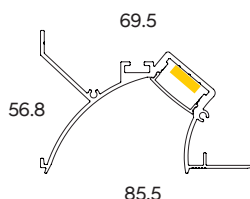

MICROCOVE PROMICROCOVE

WATTS
19.2Wpm

COLOURS
Satin anodised
*Other colours available

DIFFUSER
PMMA opal

MAX IP RATING

IP65

*3 metre lengths available