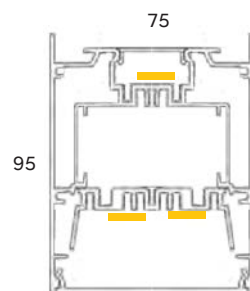

MAX IP RATING

IP40

BEEM
PROBEEM