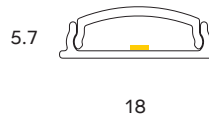

BENDI

PROBENDI

WATTS

9.6W pm
14.4W pm

COLOURS

Satin anodised
*Other colours available

DIFFUSER

PMMA opal

MAX IP RATING

IP40