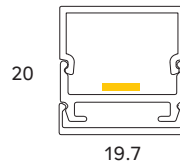

ARC2 SQUARE PROARC2

WATTS
14.4W pm
19.2W pm

COLOURS
Satin anodised
*Other colours available

DIFFUSER
PC Opal

MAX IP RATING
IP65