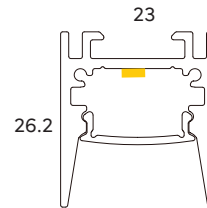

BUNGEE (MINI TUNNEL) PROBUNGEE

WATTS

14.4W pm
19.2W pm

COLOURS

Satin anodised
*Other powder coated colours available

DIFFUSER

PMMA opal

MAX IP RATING

IP40