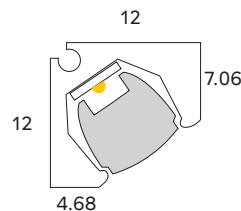

FIRENZE

PROFIRENZE

WATTS

9.6W pm
14.4W pm

COLOURS

Dark grey

DIFFUSER

Prismatic

MAX IP RATING

IP40