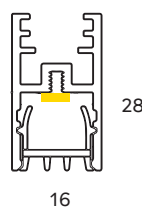

HOBBY PROHOBBY

WATTS

14.4W pm

COLOURS

Black

DIFFUSER
Prismatic,
Low Glare

MAX IP RATING

IP40