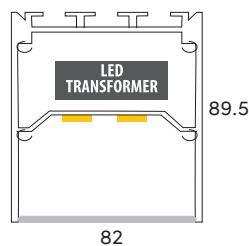

PHOENIX PROPHOENIXS

WATTS

2 x 19.2W pm

COLOURS

Satin anodised
*Other powder coated colours available

DIFFUSER
PMMA opal

MAX IP RATING

IP65