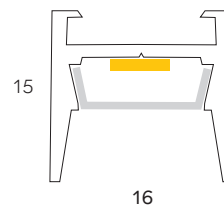

CORREA

PROCORREA

WATTS

14.4W pm
19.2W pm

COLOURS

Satin anodised
*Other colours available

DIFFUSER
PMMA opal

MAX IP RATING

IP40