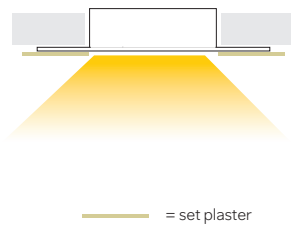

NIMITZ PRONIMITZ

WATTS

2 x 14.4W pm
2 x 19.2W pm

COLOURS

Satin anodised
*Other colours available

DIFFUSER
PMMA opal

MAX IP RATING

IP65