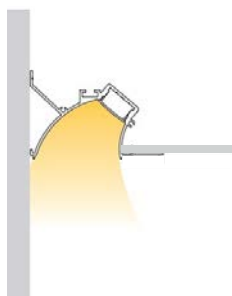

MICROCOVE PROMICROCOVE

WATTS
19.2Wpm

COLOURS
Satin anodised
*Other colours available

DIFFUSER
PMMA opal

MAX IP RATING

IP65

*3 metre lengths available