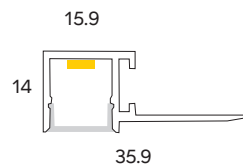

WATTS

9.6W pm
14.4W pm

COLOURS

Satin anodised
*Other colours available

DIFFUSER
PMMA opal

MAX IP RATING

IP40