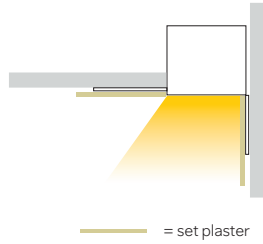

PRODUCT DETAILS

PLASTERBOARD

APOLLO PROAPOLLO

WATTS

19.2W pm

COLOURS

Satin anodised
*Other colours available

DIFFUSER

Low glare,
Prismatic,
PMMA opal

MAX IP RATING

IP65