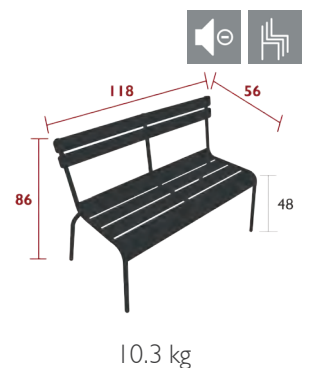

LUXEMBOURG DINING

4111 - STOOL

DESIGN BY FRÉDÉRIC SOFIA

Tubular aluminium frame
Curved aluminium slat seat
Silencing pads
Stacking capacity: x 10 (Height – stacked: 92 cm)
Compatible with:
OUTDOOR CUSHION 41 X 38 CM - COLOR MIX

4101 - CHAIR

DESIGN BY FRÉDÉRIC SOFIA

Tubular aluminium frame
Curved aluminium slat seat
Curved aluminium slat backrest
Silencing pads
Stacking capacity: x 10 (Height – stacked: 123.5 cm)
Compatible with:
SKIN OUTDOOR CUSHION 45 X 40 CM - BASICS
OUTDOOR CUSHION 37 X 41 CM - BASICS
OUTDOOR CUSHION 41 X 38 CM - COLOR MIX

4102 - ARMCHAIR

DESIGN BY FRÉDÉRIC SOFIA

Tubular aluminium frame
Curved aluminium slat seat
Curved aluminium slat backrest
Aluminium slat armrests
Silencing pads
Stacking capacity: x 8 (Height – stacked: 116 cm)
Compatible with:
SKIN OUTDOOR CUSHION 45 X 40 CM - BASICS
OUTDOOR CUSHION 37 X 41 CM - BASICS
ARMREST SHELF - BELLEVIE
OUTDOOR CUSHION 41 X 38 CM - COLOR MIX

4115 - 2/3-SEATER BENCH WITH BACKREST

DESIGN BY FRÉDÉRIC SOFIA

Tubular aluminium frame
Curved aluminium slat seat
Curved aluminium slat backrest
Silencing pads
Stacking capacity: x 4 (Height – stacked: 100 cm)