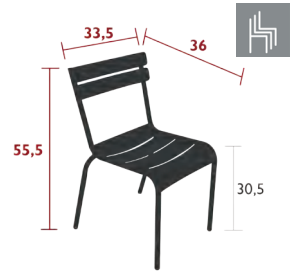

# LUXEMBOURG KID

4106 - CHAIR

Tubular aluminium frame  
 Curved aluminium slat seat  
 Curved aluminium slat backrest  
 Suitable for children aged 3-6 years (complies with European standards)  
Stacking capacity: x 3 (Height – stacked: 60 cm)