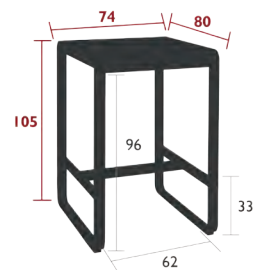

26 kg

8464 - HIGH TABLE 140 X 80 CM

DESIGN BY PAGNON ET PELHAÏTRE

DOMESTIC PROFESSIONAL INTENSIVE 8 IPAC 4 x 23