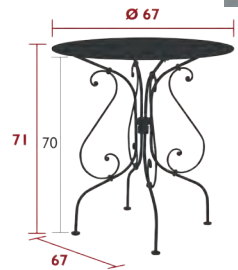

## 2232 - PEDESTAL TABLE Ø 67 CM

DOMESTIC PROFESSIONAL INTENSIVE 7 IPAC 23

Perforated steel sheet table top  
Steel wire base  
Hand forged scrolls and rings

8.5 kg