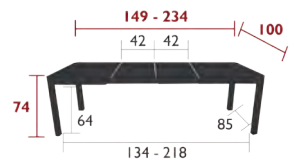

35.9 kg

5221 - TABLE WITH 2 EXTENSIONS 149/234 X 100 CM

DESIGN BY STUDIO FERMOB

DOMESTIC PROFESSIONAL INTENSIVE 10 IPAC x10 23

Aluminium sheet table top  
 Tubular aluminium base  
 Telescopic system with stainless steel bearing mechanism  
 Extension storage compartment under the table top  
 Leg riser provided for rain runoff  
Compatible with:  
 PROTECTIVE COVER 160 X 100 CM FOR TABLE - COVERS