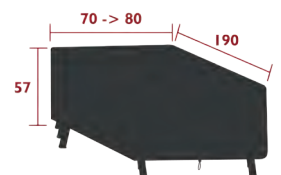

0.6 kg

897054 ● Grey