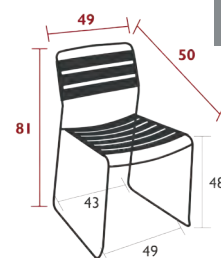

7.5 kg

SURPRISING, BELLEVIE, SOMERSET, HOOP & TRÉFLE

FURNITURE