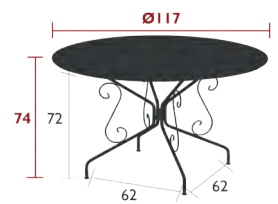

10.5 kg

0631 - TABLE Ø 117 CM

DOMESTIC PROFESSIONAL INTENSIVE

6<sup>7</sup>  
IPAC

D<sub>0</sub> x 8

Perforated steel sheet table top  
Steel wire and tubular base  
Parasol hole : pole max. Ø 39 mm  
See inside cover for available colours