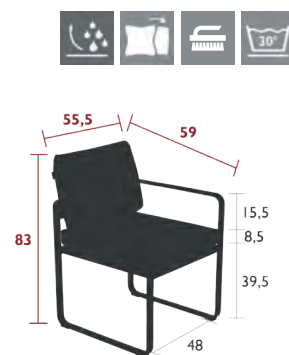

BELLEVIE *DINING*

8401 - CHAIR

DESIGN BY PAGNON ET PELHÂTRE

DOMESTIC PROFESSIONAL INTENSIVE 10 IPAC 23

Flat aluminium frame
Aluminium sheet seat
Aluminium sheet backrest
Stacking capacity: x 10 (Height – stacked: 148 cm)

5.6 kg

8402 - CHAIR V2

DESIGN BY PAGNON ET PELHÂTRE

NEW DOMESTIC PROFESSIONAL INTENSIVE 8 IPAC 23

Flat aluminium frame
Steel sheet seat
Aluminium moulded backrest

7.5 kg

8405XXYY - DINING ARMCHAIR

DESIGN BY PAGNON ET PELHÂTRE

NEW DOMESTIC PROFESSIONAL INTENSIVE 10 IPAC 4 23

Flat aluminium frame
Perforated aluminium sheet seat
Perforated aluminium sheet backrest
Flat aluminium armrests

10 kg