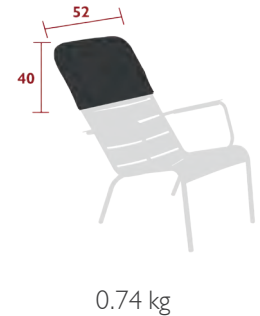

Tubular aluminium frame
OTF Batyline® DUO or OTF Batyline® STEREO outdoor fabric
See inside cover for available colours
Compatible with:
LOW ARMCHAIR - LUXEMBOURG
STEEL LOW ARMCHAIR - LUXEMBOURG