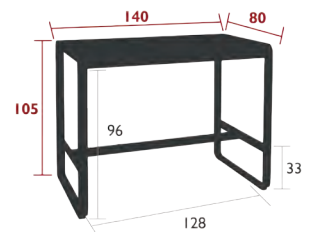

BELLEVIE HIGH DINING

8403 - BAR STOOL

DESIGN BY PAGNON ET PELHAÏTRE

DOMESTIC PROFESSIONAL INTENSIVE 10 IPAC 23

Flat aluminium frame
Aluminium sheet seat

6.5 kg

8467 - HIGH TABLE 74 X 80 CM

DESIGN BY PAGNON ET PELHAÏTRE

DOMESTIC PROFESSIONAL INTENSIVE 8 IPAC 2 x 23

Steel sheet table top
Flat aluminium base
Aluminium tubular cross-piece for footrest

26 kg

8464 - HIGH TABLE 140 X 80 CM

DESIGN BY PAGNON ET PELHAÏTRE

DOMESTIC PROFESSIONAL INTENSIVE 8 IPAC 4 x 23

Steel sheet table top
Flat aluminium base
Aluminium tubular cross-piece for footrest
Compatible with:
PROTECTIVE COVER 160 X 100 CM FOR TABLE - COVERS

35 kg