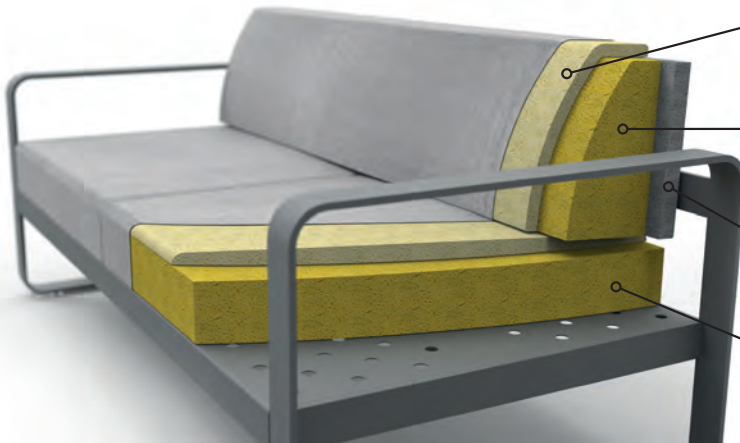

Sofas, armchairs and modular furniture

Comfort foam
density 17 kg/m³
thickness 20 mm

High-resilience foam
density 30 kg/m³
thickness 140 mm

Firm foam
density 65 kg/m³
thickness 40 mm

High-resilience foam
density 35 kg/m³
thickness 90 mm