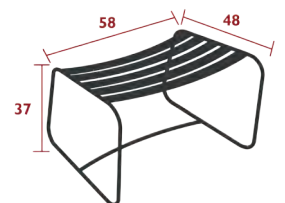

SURPRISING LOUNGE

1217 - LOW ARMCHAIR

DESIGN BY HARALD GUGGENBICHLER

DOMESTIC PROFESSIONAL INTENSIVE 7 IPAC

Steel wire frame
Perforated steel sheet seat
Perforated steel sheet backrest
Steel wire armrests

10.5 kg

1218 - FOOTREST

DESIGN BY HARALD GUGGENBICHLER

DOMESTIC PROFESSIONAL INTENSIVE 7 IPAC

Steel wire base
Perforated steel sheet
Slides away under the low armchair

5.7 kg

1244 - TEAK LOW ARMCHAIR

DESIGN BY HARALD GUGGENBICHLER

DOMESTIC PROFESSIONAL INTENSIVE 7⁹ IPAC

Steel wire frame
Teak slat seat
Teak slat backrest
Steel wire armrests

10.3 kg

1245 - TEAK FOOTREST

DESIGN BY HARALD GUGGENBICHLER

DOMESTIC PROFESSIONAL INTENSIVE 7⁹ IPAC

Steel wire base
Teak slat

5 kg