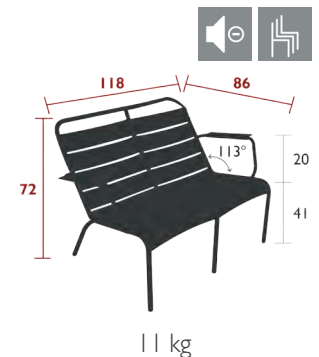

4105 - DUO LOW ARMCHAIR  
DESIGN BY FRÉDÉRIC SOFIA

DOMESTIC PROFESSIONAL INTENSIVE 9 IPAC 23

Tubular aluminium frame  
Curved aluminium slat seat  
Curved aluminium slat backrest  
Aluminium slat armrests  
Silencing pads  
Stacking capacity: x 4 (Height – stacked: 85 cm)