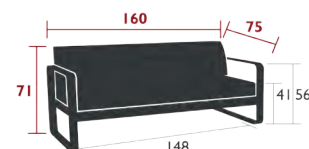

Flat aluminium frame
Perforated aluminium sheet seat
Tubular aluminium backrest
Flat aluminium armrests
Flame retardant treatment available on request for the UK market
Compatible with:
PROTECTIVE COVER FOR 2-SEATER SOFA - BELLEVIE
ARMREST SHELF - BELLEVIE