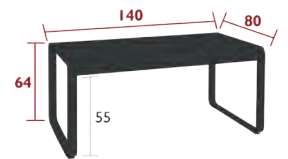

21 kg

8425 - TABLE 140 X 80 CM

DESIGN BY PAGNON ET PELHÂÎTRE

DOMESTIC | PROFESSIONAL | INTENSIVE

8 IPAC

x4

23

Steel sheet table top  
Flat aluminium base  
Compatible with:  
PROTECTIVE COVER 160 X 100 CM FOR TABLE - COVERS