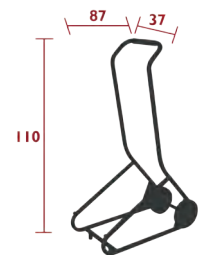

CHARIOTS

0190 - CHAIR TROLLEY

DESIGN BY STUDIO FERMOB

Steel tube frame
Storage capacity: 36 folding chairs
(Bistro, Dune, La Môme, Latitude, Folding Lorette, Plein Air)
Takes up little space - Delivered flat-packed
Stainless steel screws - 4 wheels with brake

019008 ● Black

42 kg

0191 - TABLE TROLLEY

DESIGN BY STUDIO FERMOB

Steel tube frame
Storage capacity: 20 folding tables
(Bistro, Folding Lorette and Floreal, all table formats except 37 x 57,
117 x 77, Ø96, Ø117 cm and high table)
Takes up little space - Delivered flat-packed
Stainless steel screws - 4 wheels with brake

019108 ● Black

55 kg

HAND TROLLEY

4190 - HAND TROLLEY

Supporting the following seats :
- Luxembourg chair/bridge x7
- Surprising chair x4
- Cadiz chair/bridges x6
- Costa chair/bridge x6
- Stripe chair x7
Delivered assembled with wheels (Ø 20 cm)

419042 ● Liquorice

8 kg

COVERS

3150 - CHAIR & ARMCHAIR STACK COVER

Polyester fabric
Max. storage capacity: 36 chairs and armchairs
Luxembourg, Monceau, Stripe, Costa, Facto, Kintbury, Lorette,
Cadiz and Studie

315054 ● Light Grey

1 kg