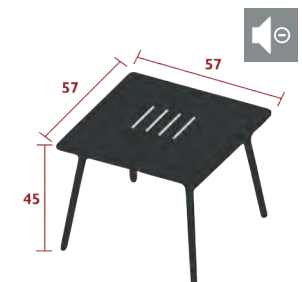

3.8 kg

4841 - LOW TABLE 57 X 57 CM  
DESIGN BY STUDIO FERMOB

DOMESTIC | PROFESSIONAL | INTENSIVE

7 IPAC

Perforated steel sheet table top  
Tubular steel base  
Silencing pads  
See inside cover for available colours