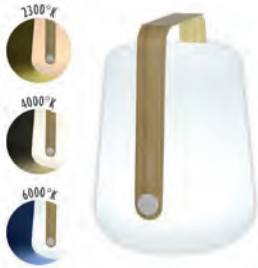

BALAD

365300 - LAMP BAMBOO H.38 CM

DESIGN BY TRISTAN LOHNER

NEW

DOMESTIC PROFESSIONAL INTENSIVE

Polyethylene diffuser

Bamboo frame

ABS base

Technology: integrated LED - Luminous flux: 150 lm

Switch type: push button

Switch function: change the light temperature & brightness (short click 1 s), OFF (long click 3 s)

Lighting mood:

Position 1 cool white (6000°K) 100% brightness

Position 2 cool white (6000°K) 50% brightness

Position 3 neutral white (4000°K) 100% brightness

Position 4 warm white (6000°K) 50% brightness

Position 5 candle-style warm white (2300°K) flickering

Power supply type: battery - Battery life: Min. 9 h - Max. 16 h

Rechargeable: 7h - Charging system: USB, cable (supplied) 2m

Bypass to prevent battery damage during wired use

2 A - 5 V - 2.5 W - IP44 (ingress protection) | IK10 (impact resistance) | CE | FCC

Powered by Smart & Green