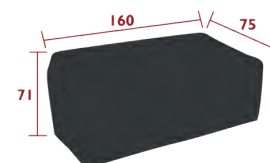

847147 ● Anthracite

0.52 kg