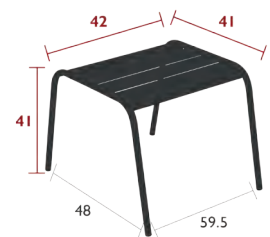

3.8 kg

4841 - LOW TABLE 57 X 57 CM  
DESIGN BY STUDIO FERMOB

DOMESTIC | PROFESSIONAL | INTENSIVE

7 IPAC

Perforated steel sheet table top  
Tubular steel base  
Silencing pads  
See inside cover for available colours