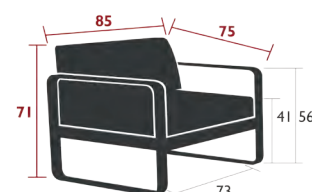

19.5 kg

8445XXYY - 2-SEATER SOFA

DESIGN BY PAGNON ET PELHÂÎTRE

DOMESTIC | PROFESSIONAL | INTENSIVE

10 IPAC

x2

4

23