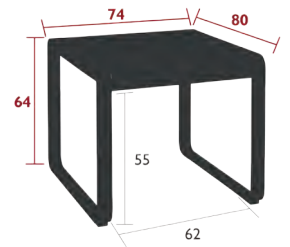

20.5 kg

8457 - MID-HEIGHT TABLE 140 X 80 CM

DESIGN BY PAGNON ET PELHAÏTRE

DOMESTIC PROFESSIONAL INTENSIVE

8
IPAC