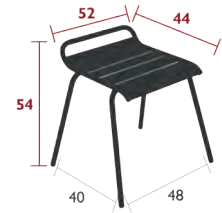

## 4805 - STOOL

DESIGN BY STUDIO FERMOB

DOMESTIC PROFESSIONAL INTENSIVE

6 IPAC

Tubular steel frame  
 Steel slat seat  
 Silencing pads  
Stacking capacity: x 11 (Height – stacked: 140 cm)  
 See inside cover for available colours  
Compatible with:  
 OUTDOOR CUSHION 41 X 38 CM - COLOR MIX