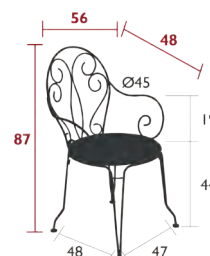

6 kg

4602 - ARMCHAIR

DOMESTIC | PROFESSIONAL | INTENSIVE

6<sup>7</sup>  
IPAC

Steel wire frame  
Perforated steel sheet seat  
Steel wire backrest  
Steel wire armrests  
Stacking capacity: x 7 (Height – stacked: 135 cm)  
See inside cover for available colours  
Compatible with:  
OUTDOOR CUSHION Ø 43 CM - BASICS