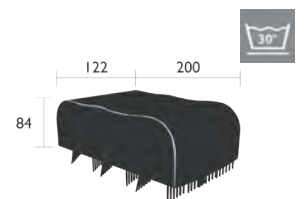

CHARIOTS

0190 - CHAIR TROLLEY

DESIGN BY STUDIO FERMOB

Steel tube frame
Storage capacity: 36 folding chairs
(Bistro, Dune, La Môme, Latitude, Folding Lorette, Plein Air)
Takes up little space - Delivered flat-packed
Stainless steel screws - 4 wheels with brake

019008 ● Black

42 kg

0191 - TABLE TROLLEY

DESIGN BY STUDIO FERMOB

Steel tube frame
Storage capacity: 20 folding tables
(Bistro, Folding Lorette and Floreal, all table formats except 37 x 57,
117 x 77, Ø96, Ø117 cm and high table)
Takes up little space - Delivered flat-packed
Stainless steel screws - 4 wheels with brake

019108 ● Black

55 kg

HAND TROLLEY

4190 - HAND TROLLEY

Supporting the following seats :
- Luxembourg chair/bridge x7
- Surprising chair x4
- Cadiz chair/bridges x6
- Costa chair/bridge x6
- Stripe chair x7
Delivered assembled with wheels (Ø 20 cm)

419042 ● Liquorice

8 kg

COVERS

3150 - CHAIR & ARMCHAIR STACK COVER

Polyester fabric
Max. storage capacity: 36 chairs and armchairs
Luxembourg, Monceau, Stripe, Costa, Facto, Kintbury, Lorette,
Cadiz and Studie

315054 ● Light Grey

1 kg