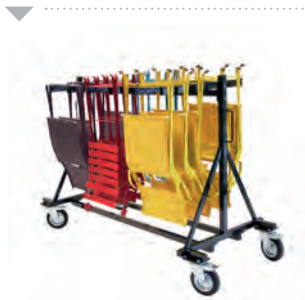

CHARIOTS

0190 - CHAIR TROLLEY

DESIGN BY STUDIO FERMOB

Steel tube frame
Storage capacity: 36 folding chairs
(Bistro, Dune, La Môme, Latitude, Folding Lorette, Plein Air)
Takes up little space - Delivered flat-packed
Stainless steel screws - 4 wheels with brake

019008 ● Black