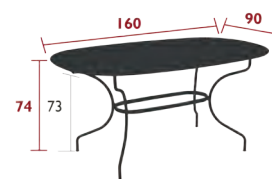

OPÉRA+

0950 - TABLE Ø 117 CM

DESIGN BY STUDIO FERMOB

NEW DOMESTIC PROFESSIONAL INTENSIVE 6⁷ IPAC x8 23

Steel sheet table top
Tubular steel base
Parasol hole : pole max. Ø 40 mm
Flat steel belt
Reinforced parts :
Table top (thickness: 1.2 mm)
Tubular base (Ø 20 x 2 mm)
Fastening system between the table top and the base
Fastening system between the base and the belt

16.4 kg

0946 - CARRONDE TABLE 82 X 82 CM

DESIGN BY STUDIO FERMOB

DOMESTIC PROFESSIONAL INTENSIVE 6⁷ IPAC x4

Steel sheet table top
Tubular steel base
Flat steel belt
Reinforced parts :
Table top (thickness: 1 mm)
Tubular base (Ø 20 x 2 mm)
Fastening system between the table top and the base
Fastening system between the base and the belt

12.5 kg

0947 - OVAL TABLE 160 X 90 CM

DESIGN BY STUDIO FERMOB

DOMESTIC PROFESSIONAL INTENSIVE 6⁷ IPAC x8

Steel sheet table top
Tubular steel base
Flat steel belt
Reinforced parts :
Table top (thickness: 1.2 mm)
Tubular base (Ø 20 x 2 mm)
Fastening system between the table top and the base
Fastening system between the base and the belt
Compatible with :
COVER 160 X 100 FOR TABLE - COVERS

27.5 kg