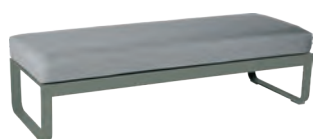

11 kg

8494XXYY - 2-SEATER OTTOMAN

DESIGN BY PAGNON ET PELHÂÎTRE

DOMESTIC | PROFESSIONAL | INTENSIVE

7 IPAC

x2

4

23