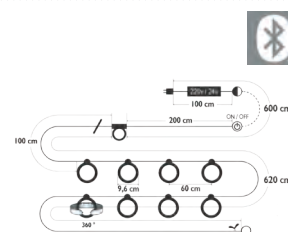

HOOP

3501 - STRING LIGHTS L1 200 CM – TYPE E & F

DESIGN BY J.MAZOYER-DO

ABS frame
Polycarbonate diffuser
Technology: integrated LED - Luminous flux: 960 lm
Switch type: touch-activated dimmer
Switch function: ON/OFF (short click, 1s), brightness variation
Lighting mood:
Position 1 warm white (3000°K) dimmer switch (10 to 100%)
Power supply type: mains - Plug type: Plug type E, F & L
0.24 A - 230 V - 25 W - IP54 (ingress protection) | IK 6 (impact resistance) | CE
Powered by Smart & Green
See inside cover for available colours

1. 350121 ● Acapulco Blue   350120 ● Red Ochre
   350182 ● Cactus

2.2 kg

3502 - STRING LIGHTS L1 200 CM – TYPE I

DESIGN BY J.MAZOYER-DO

ABS frame
Polycarbonate diffuser
Technology: integrated LED - Luminous flux: 960 lm
Switch type: touch-activated dimmer
Switch function: ON/OFF (short click, 1s), brightness variation
Lighting mood:
Position 1 warm white (3000°K) dimmer switch (10 to 100%)
Power supply type: mains - Plug type: Plug type I (Australia, New-Zealand, China)
0.24 A - 230 V - 25 W - IP54 (ingress protection) | IK 6 (impact resistance) | CE
Powered by Smart & Green
See inside cover for available colours

1. 350221 ● Acapulco Blue   350282 ● Cactus
   350220 ● Red Ochre

2.2 kg

3503 - STRING LIGHTS L1 200 CM – TYPE J

DESIGN BY J.MAZOYER-DO

ABS frame
Polycarbonate diffuser
Technology: integrated LED - Luminous flux: 960 lm
Switch type: touch-activated dimmer
Switch function: ON/OFF (short click, 1s), brightness variation
Lighting mood:
Position 1 warm white (3000°K) dimmer switch (10 to 100%)
Power supply type: mains - Plug type: Plug type J (Switzerland, Liechtenstein)
0.24 A - 230 V - 25 W - IP54 (ingress protection) | IK 6 (impact resistance) | CE
Powered by Smart & Green
See inside cover for available colours