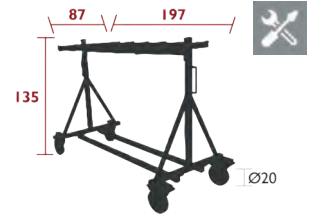

CHARIOTS

0190 - CHAIR TROLLEY

DESIGN BY STUDIO FERMOB

Steel tube frame
Storage capacity: 36 folding chairs
(Bistro, Dune, La Môme, Latitude, Folding Lorette, Plein Air)
Takes up little space - Delivered flat-packed
Stainless steel screws - 4 wheels with brake

019008 ● Black

42 kg

0191 - TABLE TROLLEY

DESIGN BY STUDIO FERMOB

Steel tube frame
Storage capacity: 20 folding tables
(Bistro, Folding Lorette and Floreal, all table formats except 37 x 57,
117 x 77, Ø96, Ø117 cm and high table)
Takes up little space - Delivered flat-packed
Stainless steel screws - 4 wheels with brake

019108 ● Black

55 kg

HAND TROLLEY

4190 - HAND TROLLEY

Supporting the following seats :
- Luxembourg chair/bridge x7
- Surprising chair x4
- Cadiz chair/bridges x6
- Costa chair/bridge x6
- Stripe chair x7
Delivered assembled with wheels (Ø 20 cm)

419042 ● Liquorice

8 kg

COVERS

3150 - CHAIR & ARMCHAIR STACK COVER

Polyester fabric
Max. storage capacity: 36 chairs and armchairs
Luxembourg, Monceau, Stripe, Costa, Facto, Kintbury, Lorette,
Cadiz and Studie

315054 ● Light Grey

1 kg