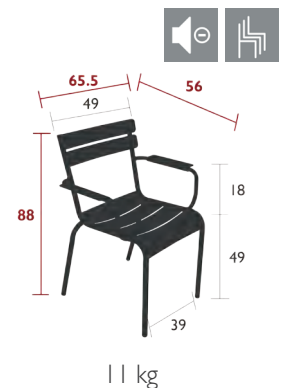

LUXEMBOURG STEEL

4121 - STEEL CHAIR

DESIGN BY FRÉDÉRIC SOFIA

Tubular steel frame
Curved steel slat seat
Curved steel slat backrest
Silencing pads
Stacking capacity: x 8 (Height – stacked: 118 cm)
Compatible with:
SKIN OUTDOOR CUSHION 45 X 40 CM - BASICS
OUTDOOR CUSHION 37 X 41 CM - BASICS
OUTDOOR CUSHION 41 X 38 CM - COLOR MIX

4122 - STEEL ARMCHAIR

DESIGN BY FRÉDÉRIC SOFIA

Tubular steel frame
Curved steel slat seat
Curved steel slat backrest
Steel slat armrests
Silencing pads
Stacking capacity: x 4 (Height – stacked: 100 cm)
Compatible with:
OUTDOOR CUSHION 37 X 41 CM - BASICS
SKIN OUTDOOR CUSHION 45 X 40 CM - BASICS
ARMREST SHELF - BELLEVIE
OUTDOOR CUSHION 41 X 38 CM - COLOR MIX

4124 - STEEL LOW ARMCHAIR

DESIGN BY FRÉDÉRIC SOFIA

Tubular steel frame
Curved steel slat seat
Curved steel slat backrest
Steel slat armrests
Silencing pads
Stacking capacity: x 4 (Height – stacked: 90 cm)
Compatible with:
OUTDOOR CUSHION 96 X 47 CM - BASICS
SET OF 2 OUTDOOR CUSHION 41 X 45 CM - COLOR MIX
LOW ARMCHAIR HEADREST - LUXEMBOURG

4151 - MINIATURE CHAIR (SCALE 1/6)

DESIGN BY FRÉDÉRIC SOFIA

Steel
415165 ● Willow Green   415101 ○ Cotton white