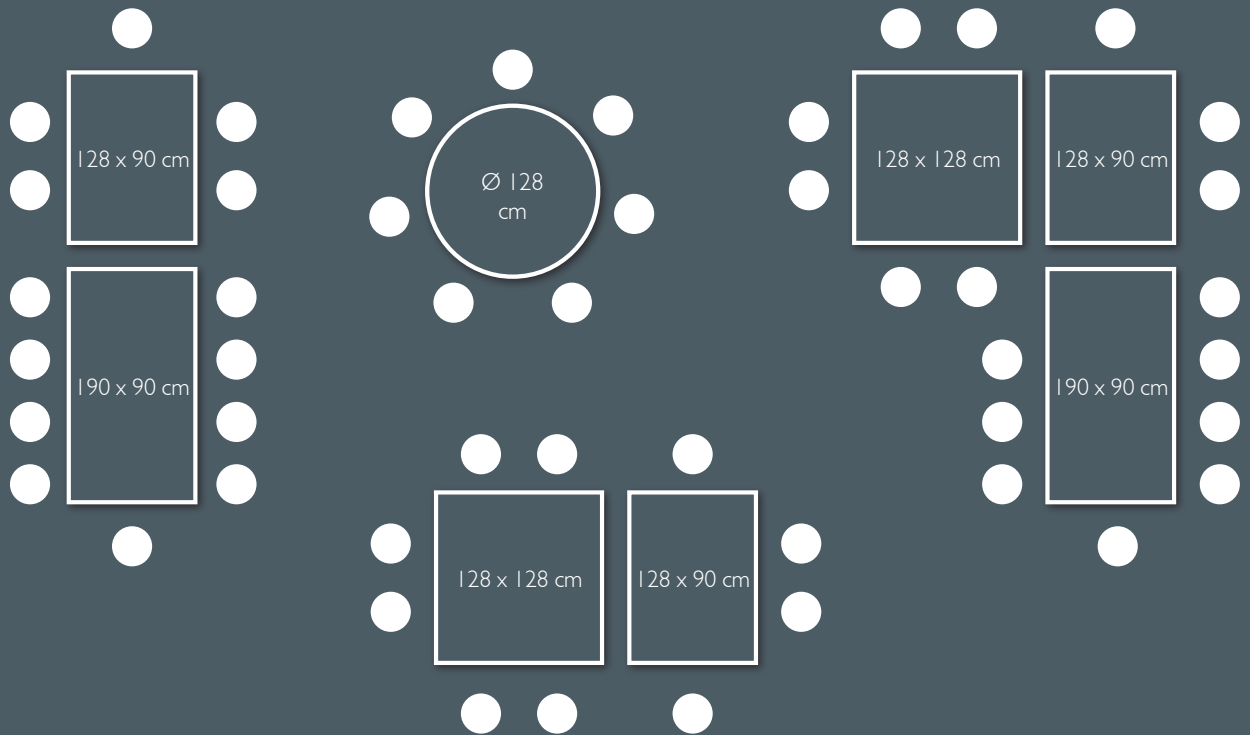

CARACTÈRE
4 TABLE FORMATS TO ADAPT TO ANY SPACE