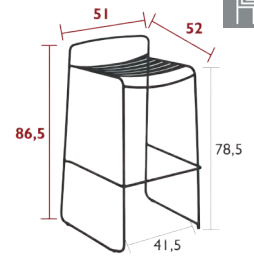

SURPRISING HIGH DINING

1233 - BAR STOOL

DESIGN BY HARALD GUGGENBICHLER

DOMESTIC PROFESSIONAL INTENSIVE

7
IPAC

Steel wire frame
Perforated steel sheet seat
Stacking capacity: x 6 (Height – stacked: 100 cm)

9 kg

1243 - TEAK BAR STOOL

DESIGN BY HARALD GUGGENBICHLER

DOMESTIC PROFESSIONAL INTENSIVE

7⁹
IPAC

Steel wire frame
Teak slat seat
Stacking capacity: x 6 (Height – stacked: 104 cm)

8.5 kg

SURPRISING

SURPRISING & COCOTTE