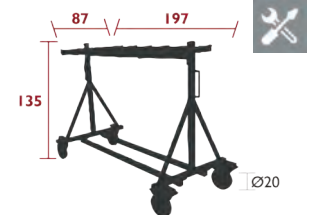

CHARIOTS

0190 - CHAIR TROLLEY

DESIGN BY STUDIO FERMOB

Steel tube frame
Storage capacity: 36 folding chairs
(Bistro, Dune, La Môme, Latitude, Folding Lorette, Plein Air)
Takes up little space - Delivered flat-packed
Stainless steel screws - 4 wheels with brake

019008 ● Black

42 kg

0191 - TABLE TROLLEY

DESIGN BY STUDIO FERMOB

Steel tube frame
Storage capacity: 20 folding tables
(Bistro, Folding Lorette and Floreal, all table formats except 37 x 57,
117 x 77, Ø96, Ø117 cm and high table)
Takes up little space - Delivered flat-packed
Stainless steel screws - 4 wheels with brake

019108 ● Black

55 kg

HAND TROLLEY

4190 - HAND TROLLEY

Supporting the following seats :
- Luxembourg chair/bridge x7
- Surprising chair x4
- Cadiz chair/bridges x6
- Costa chair/bridge x6
- Stripe chair x7
Delivered assembled with wheels (Ø 20 cm)

419042 ● Liquorice

8 kg

COVERS

3150 - CHAIR & ARMCHAIR STACK COVER

Polyester fabric
Max. storage capacity: 36 chairs and armchairs
Luxembourg, Monceau, Stripe, Costa, Facto, Kintbury, Lorette,
Cadiz and Studie

315054 ● Light Grey

1 kg