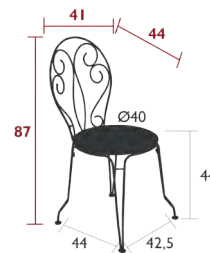

# MONTMARTRE

4601 - CHAIR

DOMESTIC | PROFESSIONAL | INTENSIVE

6<sup>7</sup>  
IPAC

Steel wire frame  
Perforated steel sheet seat  
Steel wire backrest  
Stacking capacity: x 10 (Height – stacked: 160 cm)  
See inside cover for available colours  
Compatible with:  
OUTDOOR CUSHION Ø 39 CM - BASICS  
OUTDOOR CUSHION Ø 40 CM - COLOR MIX