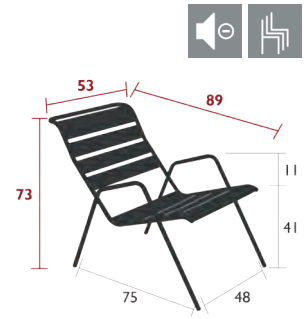

11 kg

4804 - LOW ARMCHAIR  
DESIGN BY STUDIO FERMOB

DOMESTIC | PROFESSIONAL | INTENSIVE

6 IPAC

Tubular steel frame  
Steel slat seat  
Steel slat backrest  
Tubular steel armrest  
Silencing pads  
Stacking capacity: x 16 (Height – stacked: 137 cm)  
See inside cover for available colours  
Compatible with:  
SET OF 2 OUTDOOR CUSHION 41 X 45 CM - COLOR MIX