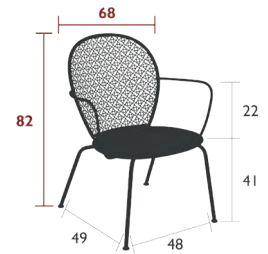

# LORETTE LOUNGE

5713 - LOW ARMCHAIR  
DESIGN BY FRÉDÉRIC SOFIA

DOMESTIC | PROFESSIONAL | INTENSIVE

6 IPAC

23

Tubular steel frame  
Steel sheet seat  
Perforated steel sheet backrest  
Steel wire armrests

8.6 kg