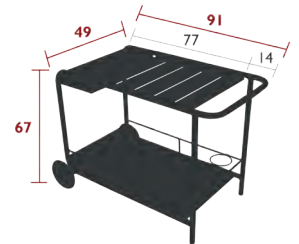

# LUXEMBOURG *DINING*

4164 - SIDE BAR / TROLLEY BAR

DESIGN BY FRÉDÉRIC SOFIA

Tubular aluminium frame  
Removable aluminium sheet table top  
Silencing pads  
Removable tray dimensions : 53 x 46,5 x 5,5 cm  
Aluminium wheels with flexible PVC tread