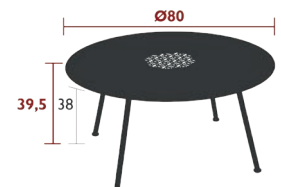

5740 - LOW TABLE  
DESIGN BY FRÉDÉRIC SOFIA

NEW

DOMESTIC | PROFESSIONAL | INTENSIVE

6 IPAC

23

Perforated steel sheet table top  
Tubular steel base

9 kg