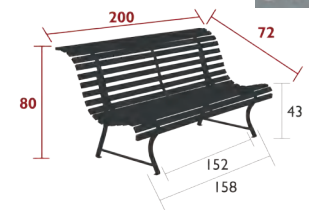

7  
IPAC

Steel angle frame  
Tubular steel seat  
Tubular steel backrest

36.8 kg

LOUISIANE, BALAD & ÉVASION