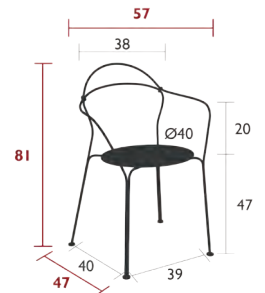

# AIRLOOP

7312 - ARMCHAIR

DESIGN BY FRÉDÉRIC SOFIA

DOMESTIC PROFESSIONAL INTENSIVE

6<sup>7</sup>  
IPAC

Steel wire frame  
Steel sheet seat  
Steel wire backrest  
Steel wire armrests  
Hand forged rings  
Stacking capacity: x 10 (Height – stacked: 105 cm)  
Compatible with:  
OUTDOOR CUSHION Ø 39 CM - BASICS  
OUTDOOR CUSHION Ø40 CM - COLOR MIX

5.7 kg

7320 - TABLE Ø 60 CM

DESIGN BY FRÉDÉRIC SOFIA

DOMESTIC PROFESSIONAL INTENSIVE

6<sup>8</sup>  
IPAC

Steel sheet table top  
Steel wire base  
Hand forged rings  
Reinforced parts:  
Table top (thickness: 1,2 mm)  
No rim, reduces corrosion risk