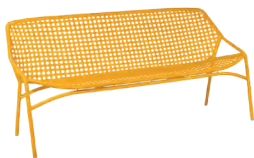

Tubular aluminium frame
Outdoor woven polyethylene fibre seat
Outdoor woven polyethylene fibre backrest
Silencing pads
See inside cover for available colours

- 1806A5 Clay Grey NEW
- 180642 Liquorice
- 180626 Storm Grey
- 180673 Honey