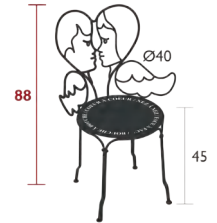

# ANGE

2008 - CHAIR

DESIGN BY JEAN-CHARLES DE CASTELBAJAC

DOMESTIC PROFESSIONAL INTENSIVE

7  
IPAC

Steel wire frame  
Perforated steel sheet seat  
Steel wire backrest  
Steel wire armrests  
Hand-forged wings and rings  
Stacking capacity: x 3 (Height – stacked: 135 cm)