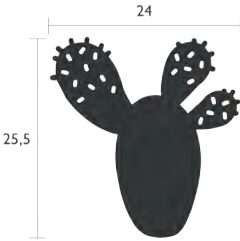

0.46 kg

3018 - MONSTERA TRIVET 24 X 22 CM

NEW DOMESTIC PROFESSIONAL INTENSIVE