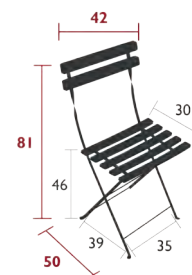

## 5107 - NATURAL CHAIR

DOMESTIC PROFESSIONAL INTENSIVE 6<sup>8</sup> IPAC

Flat steel frame  
 Natural beech treated with Textrol® curved slat seat  
 Natural beech treated with Textrol® curved slat backrest  
 One-piece pads  
 Plastic clips for safe folding and unfolding  
 One-piece steel cross-pieces  
Compatible with:  
 BISTRO OUTDOOR CUSHION 28 X 38 CM - BASICS  
 BISTRO OUTDOOR CUSHION 38 X 30 CM - COLOR MIX