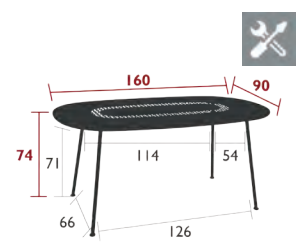

LORETTE *DINING*

5711 - CHAIR

DESIGN BY FRÉDÉRIC SOFIA

DOMESTIC PROFESSIONAL INTENSIVE

6 IPAC

Tubular steel frame
Steel sheet seat
Perforated steel sheet backrest
Stacking capacity: x 4 (Height – stacked: 94 cm)

6 kg

5712 - ARMCHAIR

DESIGN BY FRÉDÉRIC SOFIA

DOMESTIC PROFESSIONAL INTENSIVE

6 IPAC

Tubular steel frame
Steel sheet seat
Perforated steel sheet backrest
Steel wire armrests
Stacking capacity: x 4 (Height – stacked: 94 cm)

6.8 kg

5761 - TABLE Ø 110 CM

DESIGN BY FRÉDÉRIC SOFIA

DOMESTIC PROFESSIONAL INTENSIVE

6 IPAC

x6

Perforated steel sheet table top
Tubular steel base

22 kg

5762 - OVAL TABLE 160 X 90 CM

DESIGN BY FRÉDÉRIC SOFIA

DOMESTIC PROFESSIONAL INTENSIVE

6 IPAC

x8

Perforated steel sheet table top
Tubular steel base
Compatible with:
PROTECTIVE COVER 160 X 100 CM FOR TABLE - COVERS

25 kg