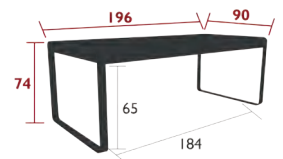

29 kg

8434 - TABLE 196 X 90 CM - WITH STORAGE

DESIGN BY PAGNON ET PELHÂÎTRE

NEW

DOMESTIC | PROFESSIONAL | INTENSIVE

9 IPAC

x8

23