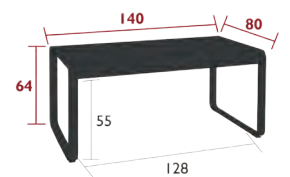

BELLEVIE LOUNGE

8450 - LOW TABLE

DESIGN BY PAGNON ET PELHAÏTRE

DOMESTIC PROFESSIONAL INTENSIVE

10
IPAC

Aluminium sheet table top
Flat aluminium base

14 kg

8459 - MID-HEIGHT TABLE 74 X 80 CM

DESIGN BY PAGNON ET PELHAÏTRE

DOMESTIC PROFESSIONAL INTENSIVE

8
IPAC

Steel sheet table top
Flat aluminium base

20.5 kg

8457 - MID-HEIGHT TABLE 140 X 80 CM

DESIGN BY PAGNON ET PELHAÏTRE

DOMESTIC PROFESSIONAL INTENSIVE

8
IPAC

Steel sheet table top
Flat aluminium base
Compatible with:
PROTECTIVE COVER 160 X 100 CM FOR TABLE - COVERS

29 kg