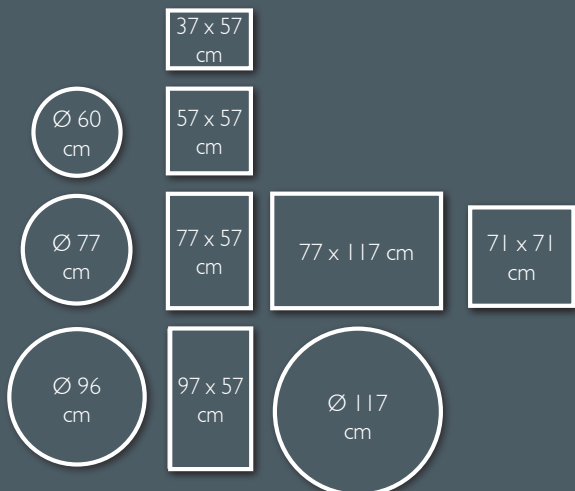

BISTRO

2-8 PEOPLE,  
10 STANDARD TABLE FORMATS  
THAT CAN BE COMBINED

BISTRO, MOONNI & COLOR MIX