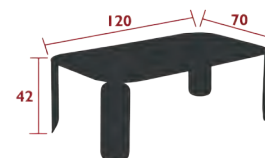

11.4 kg

5626 - LOW TABLE 120 X 70 CM - H.42 CM

DESIGN BY TRISTAN LOHNER

DOMESTIC PROFESSIONAL INTENSIVE 8 IPAC 23

Aluminium sheet table top  
Curved steel sheet base  
Aluminium tube supporting cross-beam under the table top  
Reinforced parts:  
Improved pads fit