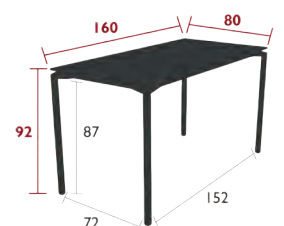

DESIGN BY ANTOINE LESUR

DOMESTIC PROFESSIONAL INTENSIVE

10 IPAC

x6

23

Aluminium sheet table top  
Tubular aluminium base  
Height-adjustable pads  
Compatible with:  
PROTECTIVE COVER 160 X 100 CM FOR TABLE - COVERS