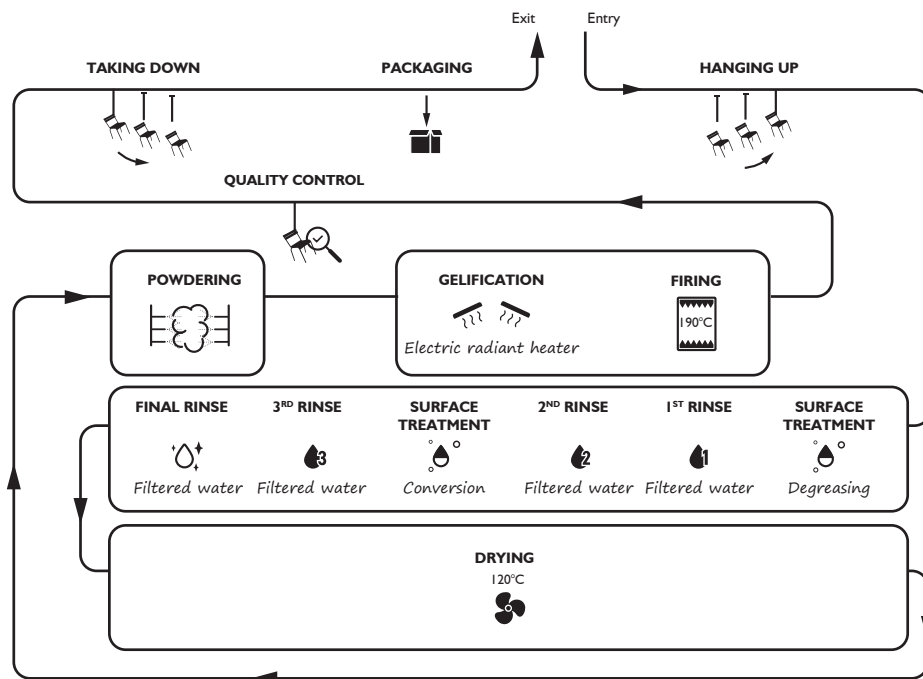

## HIGH PERFORMANCE INDUSTRIAL FACILITIES

The company has ensured that it has the means to achieve its ambitions and now owns **the most advanced painting line anywhere in the world** ! It takes just **6 minutes to change paint colours** and the line can handle every shade of the colour chart in just 3 days, proving this impressive industrial tool's **flexibility and reactivity**.