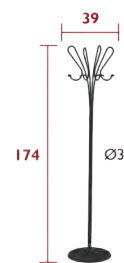

ACCROCHE COEURS

9690 - COAT STAND

DESIGN BY PASCAL MOURGUE

DOMESTIC PROFESSIONAL INTENSIVE 6 IPAC

Tubular aluminium frame
Cast iron base (13 kg) - Liquorice
8 steel wire hooks
See inside cover for available colours

969021		Acapulco Blue	9690A5		Clay Grey
969043		Chili	9690A7		Ice Mint
969082		Cactus			

17 kg

ACROBATE

9693 - PEG

NEW DOMESTIC PROFESSIONAL INTENSIVE 6 IPAC

Steel frame
2 steel wire hooks
See inside cover for available colours

969321		Acapulco Blue	9693A5		Clay Grey
969343		Chili	9693A7		Ice Mint
969382		Cactus			

0.8 kg