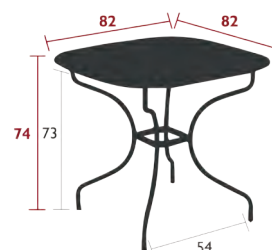

12.5 kg

0947 - OVAL TABLE 160 X 90 CM

DESIGN BY STUDIO FERMOB

DOMESTIC PROFESSIONAL INTENSIVE 6⁷ IPAC x8