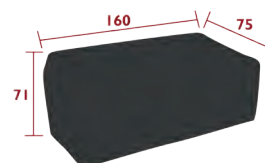

847147 ● Anthracite

0.52 kg