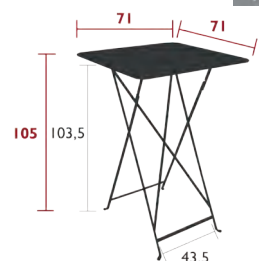

BISTRO

0101 - METAL CHAIR

DOMESTIC PROFESSIONAL INTENSIVE

6⁷
IPAC

Flat steel frame
Curved steel slat seat
Curved steel slat backrest
One-piece pads
Plastic clips for safe folding and unfolding
One-piece steel cross-pieces

Compatible with:

BISTRO OUTDOOR CUSHION 38 X 30 CM - COLOR MIX

BISTRO OUTDOOR CUSHION 28 X 38 CM - BASICS

4.8 kg

1601 - CHAISE LONGUE

DESIGN BY PATRICE HARDY

DOMESTIC PROFESSIONAL INTENSIVE

6
IPAC

Flat steel frame
Curved steel slat seat
Curved steel slat backrest
Steel sheet armrests
Adjustable backrest 3 positions (66-77-88 cm)
Adjustment system : painted steel wire

Compatible with:

OUTDOOR CUSHION 171 X 44 CM - BASICS

HEADREST 44 X 15 X 5.5 CM - COLOR MIX

14.5 kg

5113 - FOLDABLE BAR CHAIR

DOMESTIC PROFESSIONAL INTENSIVE

6⁷
IPAC

Flat steel frame
Curved steel slat seat
Curved steel slat backrest
One-piece pads
One-piece steel cross-pieces

Compatible with:

BISTRO OUTDOOR CUSHION 38 X 30 CM - COLOR MIX

BISTRO OUTDOOR CUSHION 28 X 38 CM - BASICS

7.5 kg

0250 - HIGH TABLE 71 X 71 CM

DOMESTIC PROFESSIONAL INTENSIVE

6⁷
IPAC

Steel sheet table top
Flat steel base
One-piece pads

10.8 kg