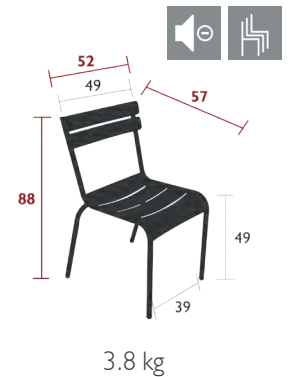

LUXEMBOURG DINING

4111 - STOOL

DESIGN BY FRÉDÉRIC SOFIA

Tubular aluminium frame
Curved aluminium slat seat
Silencing pads
Stacking capacity: x 10 (Height – stacked: 92 cm)
Compatible with:
OUTDOOR CUSHION 41 X 38 CM - COLOR MIX

4101 - CHAIR

DESIGN BY FRÉDÉRIC SOFIA

Tubular aluminium frame
Curved aluminium slat seat
Curved aluminium slat backrest
Silencing pads
Stacking capacity: x 10 (Height – stacked: 123.5 cm)
Compatible with:
SKIN OUTDOOR CUSHION 45 X 40 CM - BASICS
OUTDOOR CUSHION 37 X 41 CM - BASICS
OUTDOOR CUSHION 41 X 38 CM - COLOR MIX

4102 - ARMCHAIR

DESIGN BY FRÉDÉRIC SOFIA

Tubular aluminium frame
Curved aluminium slat seat
Curved aluminium slat backrest
Aluminium slat armrests
Silencing pads
Stacking capacity: x 8 (Height – stacked: 116 cm)
Compatible with:
SKIN OUTDOOR CUSHION 45 X 40 CM - BASICS
OUTDOOR CUSHION 37 X 41 CM - BASICS
ARMREST SHELF - BELLEVIE
OUTDOOR CUSHION 41 X 38 CM - COLOR MIX

4115 - 2/3-SEATER BENCH WITH BACKREST

DESIGN BY FRÉDÉRIC SOFIA

Tubular aluminium frame
Curved aluminium slat seat
Curved aluminium slat backrest
Silencing pads
Stacking capacity: x 4 (Height – stacked: 100 cm)