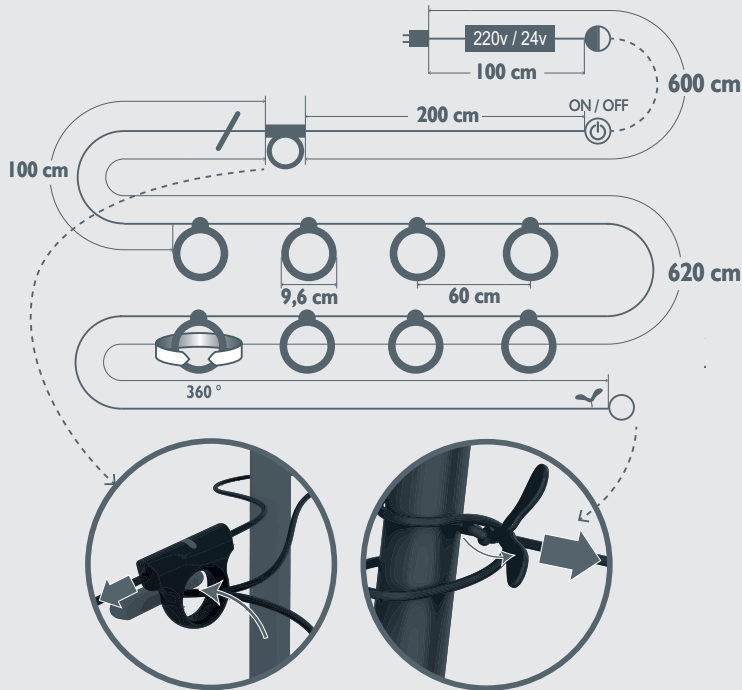

hoop

LI200

MUCH MORE THAN A GARLAND...

HOOP LI200 is a fully fledged aerial lighting solution.

It consists of a 12-metre matt black cable, including a 6-metre hanging cable, plus 8 LED spotlights that are adjustable through 360° and 2 hook mechanisms, one at each end.

The dimmer switch, which is easy to access once installed, means it's equally suited to both a muted lounge area and a large, brightly lit table.

What's more, it's equipped with Bluetooth technology and can be controlled remotely with the Fermob Lighting app.

LIGHTING