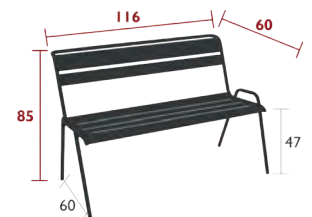

## 4810 - 2/3-SEATER BENCH

DESIGN BY STUDIO FERMOB

DOMESTIC PROFESSIONAL INTENSIVE

6 IPAC

Tubular steel frame  
 Steel slat seat  
 Steel slat backrest  
 Silencing pads  
Stacking capacity: x 10 (Height – stacked: 145 cm)  
 See inside cover for available colours