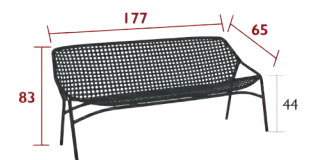

10.1 kg

1820 - LOW TABLE
DESIGN BY PASCAL MOURGUE

DOMESTIC PROFESSIONAL INTENSIVE 7 IPAC 23