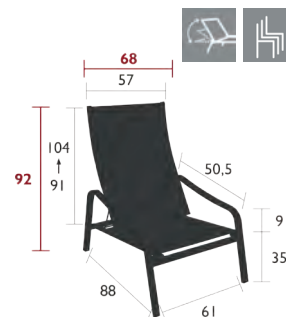

ALIZÉ

8907 - LOW ARMCHAIR DESIGN BY PASCAL MOURGUE

DOMESTIC PROFESSIONAL INTENSIVE 10 IPAC 7

Tubular aluminium frame
Duo or Stereo OTF Batyline® outdoor fabric seat - high-tenacity
100% polyester thread coated in solution-dyed PVC
Duo or Stereo OTF Batyline® outdoor fabric backrest - high-tenacity
100% polyester thread coated in solution-dyed PVC
Aluminium tubular armrests
Adjustable backrest 2 positions (91-104 cm)
Adjustment system : stainless steel wire
Stacking capacity: x 10 (Height – stacked: 161 cm)
See inside cover for available colours
Compatible with:
FOOTREST - ALIZÉ

8.3 kg

8918 - FOOTREST DESIGN BY PASCAL MOURGUE

DOMESTIC PROFESSIONAL INTENSIVE 10 IPAC 7

Duo or Stereo OTF Batyline® outdoor fabric - high-tenacity
100% polyester thread coated in solution-dyed PVC
Tubular aluminium base
Can be stored under the low armchair
See inside cover for available colours
Compatible with:
LOW ARMCHAIR - ALIZÉ

1.1 kg

8960 - LOW TABLE DESIGN BY PASCAL MOURGUE

DOMESTIC PROFESSIONAL INTENSIVE 10 IPAC 23

Aluminium sheet table top
Tubular aluminium base
Stacking capacity: x 20 (Height – stacked: 116 cm)

3.3 kg

8961 - OFFSET LOW TABLE DESIGN BY PASCAL MOURGUE

DOMESTIC PROFESSIONAL INTENSIVE 10 IPAC 23

Aluminium sheet table top
Tubular aluminium base

3 kg