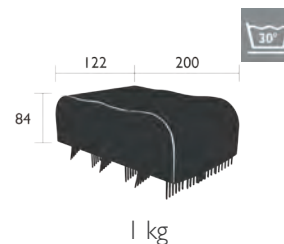

COVERS

3150 - CHAIR & ARMCHAIR STACK COVER

Polyester fabric
Max. storage capacity: 36 chairs and armchairs
Luxembourg, Monceau, Stripe, Costa, Facto, Kintbury, Lorette,
Cadiz and Studie

315054 ● Grey

8970 - PROTECTIVE COVER FOR SUNLOUNGERS

Fabric polyester
Storage capacity: 2-5 sunloungers
Ties to hold the cover in place
Compatible with:
XS SUNLOUNGER - ALIZÉ
SUNLOUNGER - ALIZÉ

897054 ● Grey

3151 - PROTECTIVE COVER 160 X 100 CM FOR TABLE

DESIGN BY STUDIO FERMOB

Polyamide outdoor fabric
Ties to hold the cover in place
Storage bag sewn into cover
Compatible with:
TABLE 140 X 80 CM - BELLEVIE
MID-HEIGHT TABLE 140 X 80 CM - BELLEVIE
HIGH TABLE 140 X 80 CM - BELLEVIE
TABLE 160 X 80 CM - CALVI
HIGH TABLE 160 X 80 CM - CALVI
TABLE 160 X 80 CM - COSTA
TABLE 146 X 80 CM - MONCEAU
TABLE WITH 1 EXTENSION 149/191 X 100 CM - RIBAMBELLE
TABLE WITH 2 EXTENSIONS 149/234 X 100 CM - RIBAMBELLE
TABLE WITH 3 EXTENSIONS XL 149/299 X 100 CM - RIBAMBELLE
OVAL TABLE 160 X 90 CM - LORETTE
OVAL TABLE 160 X 90 CM - OPÉRA+

315154 ● Grey

3152 - PROTECTIVE COVER 210 X 100 FOR TABLE

DESIGN BY STUDIO FERMOB

Polyamide outdoor fabric
Ties to hold the cover in place
Storage bag sewn into cover
Compatible with:
TABLE 196 X 90 CM - BELLEVIE
TABLE 196 X 90 CM - BELLEVIE PREMIUM
TABLE WITH EXTENSIONS 200/300 X 100 CM - BIARRITZ
TABLE 195 X 95 CM - CALVI
TABLE 194 X 94 CM - MONCEAU
TABLE 205 X 100 CM - OLÉRON
TABLE 180 X 100 CM - ROMANE
TABLE WITH EXTENSIONS 200/300 x 100 CM - ROMANE

315254 ● Grey