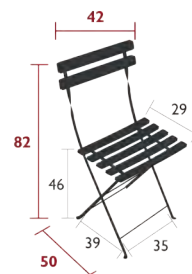

630101 ☐ Cotton white 630102 ☒ Cedar green

4 kg

Duraflon®: Exclusive to Fermob, this polymer (a type of plastic) is used to manufacture Bistro chair slat. Very similar to metal in design, it is a **light, comfortable material** that is guaranteed to be **sturdy and UV-resistant** and **does not retain heat**.