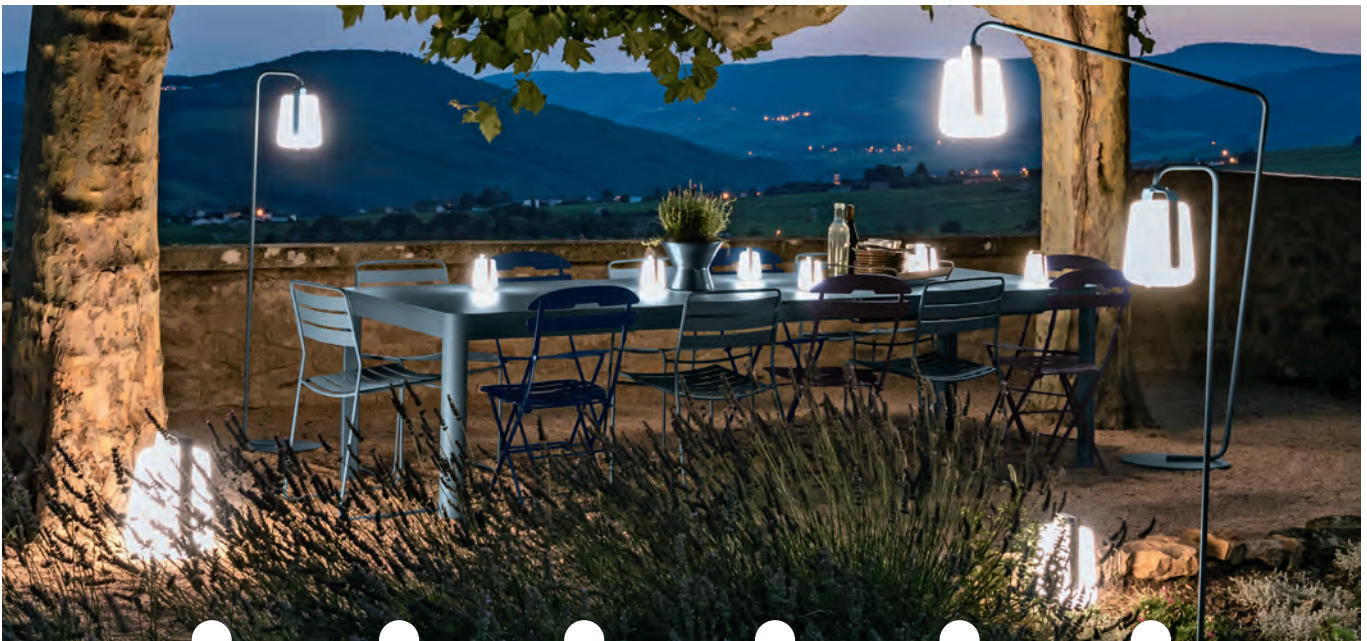

THE LIGHTING COLLECTIONS

Fermob, a long-standing outdoor furniture brand, has grown to become a **leading name in battery-powered, smart, portable lighting**. The brand's first portable lamp, Balad, was released in 2015.

This was the starting point for a **ground-breaking, diverse range of lighting** products backed by R&D expertise from in-house resources, key partners (Smart & Green and IPW), designers and new employees. Fermob approaches every new product development with a manufacturer's eye, building on its own knowhow and bringing on board the best partners.

A dedicated work team for a concentrate of expertise
and a short development process for an accelerated launch rate!

The brand's lighting products take their cues from modern-day lifestyles and from history, and they bear all the hallmarks of Fermob's DNA: simplicity, attention to detail and, of course, visual appeal. These collections reflect the brand's positioning as a comprehensive **outdoor environment specialist** and are very much **in tune with the times**. Fermob offers a multitude of options (lighting stools, portable lamp, table lamp and wall lights) which, coupled with a wide range of accessories (stands, brackets, hanging straps and more), add up to a **unique user experience adapted to each moment of life**.