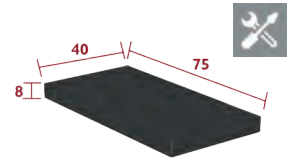

4.5 kg

8409 - ARMREST SHELF