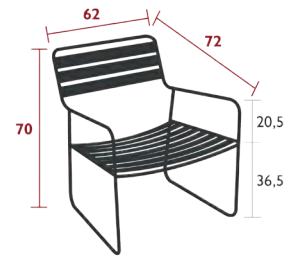

SURPRISING LOUNGE

1217 - LOW ARMCHAIR

DESIGN BY HARALD GUGGENBICHLER

DOMESTIC PROFESSIONAL INTENSIVE 7 IPAC

Steel wire frame
Perforated steel sheet seat
Perforated steel sheet backrest
Steel wire armrests

10.5 kg

1218 - FOOTREST

DESIGN BY HARALD GUGGENBICHLER

DOMESTIC PROFESSIONAL INTENSIVE 7 IPAC

Steel wire base
Perforated steel sheet
Slides away under the low armchair

5.7 kg

1244 - TEAK LOW ARMCHAIR

DESIGN BY HARALD GUGGENBICHLER

DOMESTIC PROFESSIONAL INTENSIVE 7⁹ IPAC

Steel wire frame
Teak slat seat
Teak slat backrest
Steel wire armrests

10.3 kg

1245 - TEAK FOOTREST

DESIGN BY HARALD GUGGENBICHLER

DOMESTIC PROFESSIONAL INTENSIVE 7⁹ IPAC

Steel wire base
Teak slat

5 kg