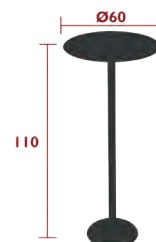

# CONCORDE PREMIUM

7546 - HIGH TABLE Ø 60 CM

DOMESTIC PROFESSIONAL INTENSIVE

7<sup>8</sup>  
IPAC

Steel sheet table top  
Tubular steel base  
Stifled resonance for a more comfortable use  
Thicker table top for optimal hold  
See p. 16 for bespoke projects  
Compatible with:  
BAG HOOKS - CONCORDE PREMIUM