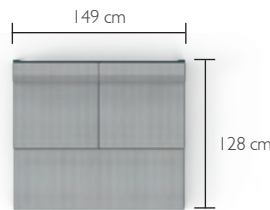

Idea n°2

2-seater central module (8520)
2-seater ottoman (8494)