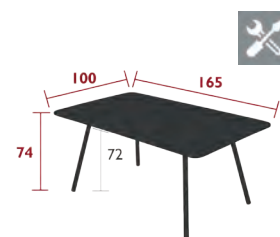

19.4 kg

4132 - TABLE 207 X 100 CM

DESIGN BY FRÉDÉRIC SOFIA

DOMESTIC | PROFESSIONAL | INTENSIVE

9
IPAC

1 x 8