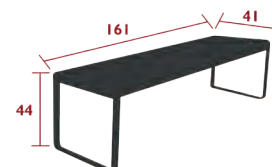

# BELLEVIE PREMIUM

8418 - BENCH

DESIGN BY PAGNON ET PELHÂÎTRE

Flat aluminium frame  
Steel sheet seat  
Reinforced parts :  
Strengthened crosspieces for intensive use  
Drilled base for ground mounting

15.5 kg