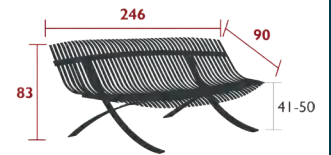

# CHARIVARI

1025 - BENCH

DESIGN BY JULIETTE LIBERMAN

DOMESTIC PROFESSIONAL INTENSIVE

9  
IPAC

6

23

Flat aluminium curved seat  
Flat aluminium curved backrest  
Liquorice steel base  
Delivered assembled