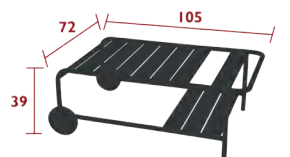

LUXEMBOURG LOUNGE

4160 - SMALL LOW TABLE / FOOTREST

DESIGN BY FRÉDÉRIC SOFIA

DOMESTIC PROFESSIONAL INTENSIVE

9 IPAC 23

Aluminium slat
Tubular aluminium base
Silencing pads

3 kg

4161 - LARGE LOW TABLE / BENCH

DESIGN BY FRÉDÉRIC SOFIA

DOMESTIC PROFESSIONAL INTENSIVE

9 IPAC 23

Aluminium slat table top
Tubular aluminium base
Silencing pads

5 kg

4168 - LOW TABLE WITH CASTERS

DOMESTIC PROFESSIONAL INTENSIVE

9 IPAC 23

Aluminium slat table top
Tubular aluminium base
Aluminium wheels with flexible PVC tread
Silencing pads

10.6 kg