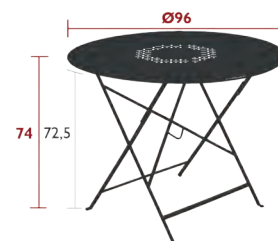

LORETTE *FOLDING*

5701 - FOLDING CHAIR

DESIGN BY FREDERIC SOFIA

DOMESTIC PROFESSIONAL INTENSIVE

6⁷
IPAC

Flat steel frame
Perforated steel sheet seat
Perforated steel sheet backrest
Plastic clips for safe folding and unfolding
One-piece pads

6 kg

5751 - FOLDING TABLE Ø 77 CM

DESIGN BY FRÉDÉRIC SOFIA

DOMESTIC PROFESSIONAL INTENSIVE

6⁷
IPAC

Perforated steel sheet table top
Flat steel base
One-piece pads

10 kg

5752 - FOLDING TABLE Ø 96 CM

DESIGN BY FRÉDÉRIC SOFIA

DOMESTIC PROFESSIONAL INTENSIVE

6⁷
IPAC

Perforated steel sheet table top
Flat steel base
One-piece pads

12 kg