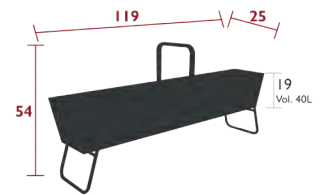

12.5 kg

3230 - LONG PLANTER  
DESIGN BY FABIO MELIOTA

DOMESTIC | PROFESSIONAL | INTENSIVE

7  
IPAC

Steel wire frame  
Steel rod handle  
Aluminium tray  
2 drainage holes at each end of the tray, with plugs  
Feet and tray separate