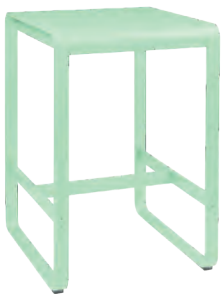

Steel sheet table top
Flat aluminium base
Aluminium tubular cross-piece for footrest