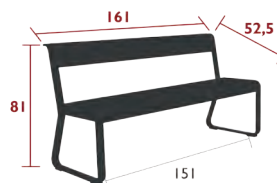

14 kg

8415 - BENCH WITH BACKREST

DESIGN BY PAGNON ET PELHAÏTRE

DOMESTIC PROFESSIONAL INTENSIVE

8  
IPAC

x3

23

Flat aluminium frame  
Steel sheet seat  
Aluminium sheet backrest