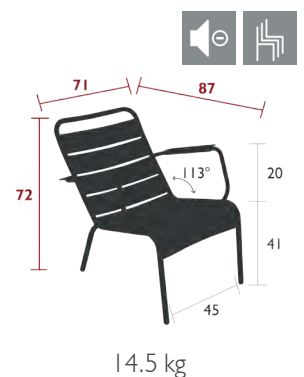

4151 - MINIATURE CHAIR (SCALE 1/6)

DESIGN BY FRÉDÉRIC SOFIA

Steel
415165 ● Willow Green   415101 ○ Cotton white