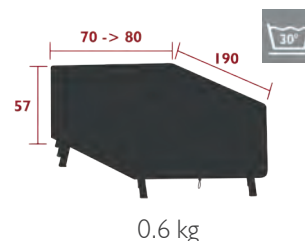

## 3151 - PROTECTIVE COVER 160 X 100 CM FOR TABLE

*DESIGN BY STUDIO FERMOB*

Polyamide outdoor fabric  
 Ties to hold the cover in place  
 Storage bag sewn into cover  
Compatible with:  
 TABLE 140 X 80 CM - BELLEVIE  
 MID-HEIGHT TABLE 140 X 80 CM - BELLEVIE  
 HIGH TABLE 140 X 80 CM - BELLEVIE  
 TABLE 160 X 80 CM - CALVI  
 HIGH TABLE 160 X 80 CM - CALVI  
 TABLE 160 X 80 CM - COSTA  
 TABLE 146 X 80 CM - MONCEAU  
 TABLE WITH 1 EXTENSION 149/191 X 100 CM - RIBAMBELLE  
 TABLE WITH 2 EXTENSIONS 149/234 X 100 CM - RIBAMBELLE  
 TABLE WITH 3 EXTENSIONS XL 149/299 X 100 CM - RIBAMBELLE  
 OVAL TABLE 160 X 90 CM - LORETTE  
 OVAL TABLE 160 X 90 CM - OPÉRA+