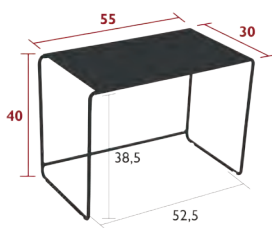

11 kg

Clever composition,  
perfect for the end of a sofa.

Up to 1.2m long!  
Ideal as a coffee table for  
entertaining

Original composition,  
to accompany  
a lounge set.

OULALA

OULALA, MONCEAU, BALAD, LORETTE & TRÉFLE