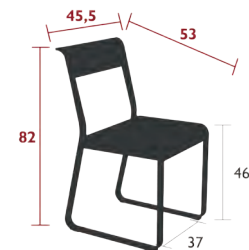

7.5 kg

8405XXYY - DINING ARMCHAIR

DESIGN BY PAGNON ET PELHÂTRE

NEW DOMESTIC PROFESSIONAL INTENSIVE 10 IPAC 4 23