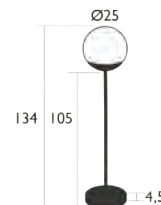

MOOON!

5310 - LAMP H.134 CM

DESIGN BY TRISTAN LOHNER

DOMESTIC PROFESSIONAL INTENSIVE

Aluminium frame
Polyethylene diffuseur
ABS base
Technology: integrated LED - Luminous flux: 500 lm
Type d'interrupteur: touch-activated
Switch function: change the light temperature (long click 3 s),
change the brightness (short click 1 s), Reset Bluetooth pairing (click and
hold for 10 s)

Lighting mood:

- Position 1 cool white (6000°K) 50% brightness
- Position 2 cool white (6000°K) 100% brightness
- Position 3 warm white (3000°K) 50% brightness
- Position 4 warm white (3000°K) 100% brightness

Power supply type: battery - Battery life: Min. 7 h - Max. 13 h

Rechargeable: 4h - Charging system: USB ABS plastic charging base & transformer
110-230 Apv*-24 Dpv** IPX0, powered by mains electricity

Plug type: 4 plugs multi-type (J, K, G, F, L, E, B, I)

Bypass to prevent battery damage during wired use

1.5 A - 24 V - 7 W - IP44 (ingress protection) | IK10 (impact resistance) | CE | FCC

Powered by Smart & Green

See inside cover for available colours

5.4 kg

531082		Cactus	531021		Acapulco Blue
531047		Anthracite	531020		Red Ochre

MOOON! & SALSA