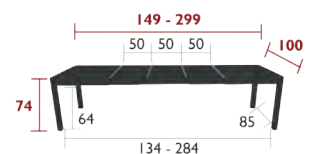

41.2 kg

5222 - TABLE WITH 3 EXTENSIONS XL 149/299 X 100 CM

DESIGN BY STUDIO FERMOB

DOMESTIC PROFESSIONAL INTENSIVE 10 IPAC x14 23

Aluminium sheet table top  
 Tubular aluminium base  
 Telescopic system with stainless steel bearing mechanism  
 Extension storage compartment under the table top  
 Leg riser provided for rain runoff  
Compatible with:  
 PROTECTIVE COVER 160 X 100 CM FOR TABLE - COVERS