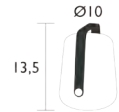

Powered by Smart & Green

0.13 kg