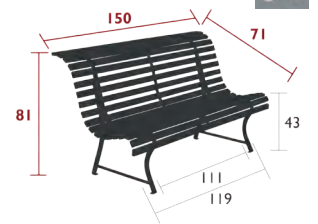

33.3 kg

1001 - BENCH 200 CM

DOMESTIC PROFESSIONAL INTENSIVE

7
IPAC