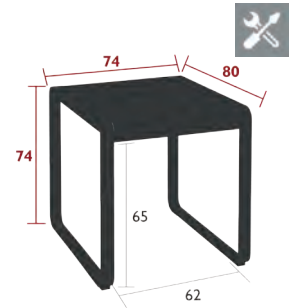

# BELLEVIE *DINING*

8428 - TABLE 74 X 80 CM

DESIGN BY PAGNON ET PELHÂÎTRE

DOMESTIC | PROFESSIONAL | INTENSIVE

8 IPAC

x2

23

Steel sheet table top  
Flat aluminium base