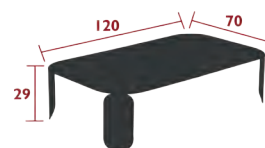

13 kg

5622 - LOW TABLE 120 X 70 CM - H.29 CM

DESIGN BY TRISTAN LOHNER

DOMESTIC PROFESSIONAL INTENSIVE 8 IPAC 23

Aluminium sheet table top  
Curved steel sheet base  
Aluminium tube supporting cross-beam under the table top  
Reinforced parts:  
Improved pads fit