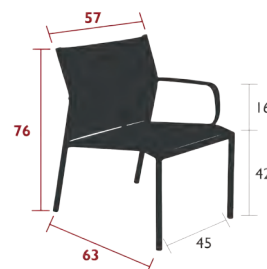

3.4 kg

8704 - LOW ARMCHAIR

DESIGN BY ANTOINE LESUR

DOMESTIC PROFESSIONAL INTENSIVE

10  
IPAC

Tubular aluminium frame  
Duo or Stereo OTF Batyline® outdoor fabric seat - high-tenacity  
100% polyester thread coated in solution-dyed PVC  
Duo or Stereo OTF Batyline® outdoor fabric backrest - high-tenacity  
100% polyester thread coated in solution-dyed PVC  
Hydroformed aluminium tubular armrests  
Stacking capacity: x 10 (Height – stacked: 108 cm)  
See inside cover for available colours