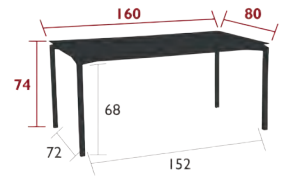

35 kg

8753 - TABLE 140 X 140 CM

DESIGN BY ANTOINE LESUR

NEW

DOMESTIC PROFESSIONAL INTENSIVE

10 IPAC

x8

23