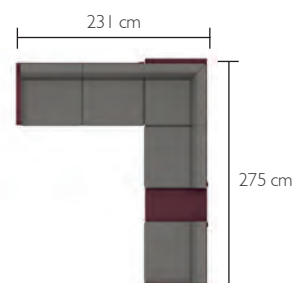

BELLEVIE LOUNGE

A SELECTION OF «READY TO USE» COMPOSITIONS AVAILABLE WITH STANDARD LEADTIME

8584XXYY - COMPOSITION 3 A
DESIGNED BY PAGNON AND PELHÂÎTRE

DOMESTIC PROFESSIONAL INTENSIVE 10 IPAC 4 23

1-seater left module (8511)
rectangular connecting shelf (8452)
2-seater right corner module (8524)
2-seater right module (8522)

8585XXYY - COMPOSITION 3 B
DESIGNED BY PAGNON AND PELHÂÎTRE

DOMESTIC PROFESSIONAL INTENSIVE 10 IPAC 4 23

2-seater left module (8521)
2-seater left corner module (8523)
rectangular connecting shelf (8452)
1-seater right module (8512)