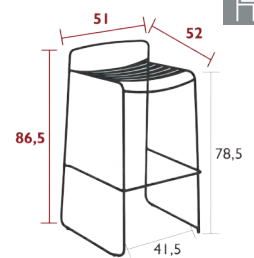

SURPRISING HIGH DINING

1233 - BAR STOOL

DESIGN BY HARALD GUGGENBICHLER

DOMESTIC PROFESSIONAL INTENSIVE

7
IPAC

Steel wire frame
Perforated steel sheet seat
Stacking capacity: x 6 (Height – stacked: 100 cm)

9 kg

1243 - TEAK BAR STOOL

DESIGN BY HARALD GUGGENBICHLER

DOMESTIC PROFESSIONAL INTENSIVE

7⁹
IPAC

Steel wire frame
Teak slat seat
Stacking capacity: x 6 (Height – stacked: 104 cm)

8.5 kg

SURPRISING

SURPRISING & COCOTTE