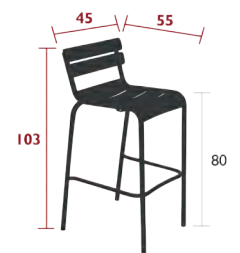

LUXEMBOURG HIGH DINING

4112 - BAR STOOL

DESIGN BY FRÉDÉRIC SOFIA

Tubular aluminium frame
Curved aluminium slat seat
Silencing pads
Stacking capacity: x 6 (Height – stacked: 106.5 cm)
Compatible with:
OUTDOOR CUSHION 41 X 38 CM - COLOR MIX

3.5 kg

4103 - BAR CHAIR

DESIGN BY FRÉDÉRIC SOFIA

Tubular aluminium frame
Curved aluminium slat seat
Curved aluminium slat backrest
Silencing pads
Stacking capacity: x 6 (Height – stacked: 120 cm)
Compatible with:
SKIN OUTDOOR CUSHION 45 X 40 CM - BASICS
OUTDOOR CUSHION 37 X 41 CM - BASICS
OUTDOOR CUSHION 41 X 38 CM - COLOR MIX

4.9 kg

4113 - HIGH ARMCHAIR

DESIGN BY FRÉDÉRIC SOFIA

Tubular aluminium frame
Curved aluminium slat seat
Curved aluminium slat backrest
Aluminium slat armrests
Silencing pads
Stacking capacity: x 6 (Height – stacked: 123 cm)
Compatible with:
SKIN OUTDOOR CUSHION 45 X 40 CM - BASICS
OUTDOOR CUSHION 37 X 41 CM - BASICS
ARMREST SHELF - BELLEVIE
OUTDOOR CUSHION 41 X 38 CM - COLOR MIX

6 kg