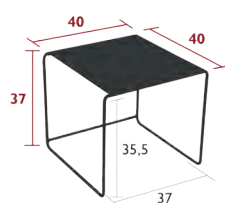

11 kg

Clever composition,  
perfect for the end of a sofa.

Up to 1.2m long!  
Ideal as a coffee table for  
entertaining

Original composition,  
to accompany  
a lounge set.

OULALA

OULALA, MONCEAU, BALAD, LORETTE & TRÉFLE