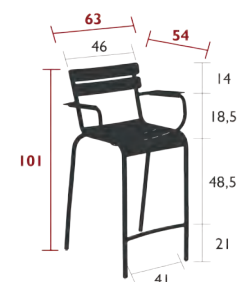

LUXEMBOURG HIGH DINING

4112 - BAR STOOL

DESIGN BY FRÉDÉRIC SOFIA

Tubular aluminium frame
Curved aluminium slat seat
Silencing pads
Stacking capacity: x 6 (Height – stacked: 106.5 cm)
Compatible with:
OUTDOOR CUSHION 41 X 38 CM - COLOR MIX

3.5 kg

4103 - BAR CHAIR

DESIGN BY FRÉDÉRIC SOFIA

Tubular aluminium frame
Curved aluminium slat seat
Curved aluminium slat backrest
Silencing pads
Stacking capacity: x 6 (Height – stacked: 120 cm)
Compatible with:
SKIN OUTDOOR CUSHION 45 X 40 CM - BASICS
OUTDOOR CUSHION 37 X 41 CM - BASICS
OUTDOOR CUSHION 41 X 38 CM - COLOR MIX

4.9 kg

4113 - HIGH ARMCHAIR

DESIGN BY FRÉDÉRIC SOFIA

Tubular aluminium frame
Curved aluminium slat seat
Curved aluminium slat backrest
Aluminium slat armrests
Silencing pads
Stacking capacity: x 6 (Height – stacked: 123 cm)
Compatible with:
SKIN OUTDOOR CUSHION 45 X 40 CM - BASICS
OUTDOOR CUSHION 37 X 41 CM - BASICS
ARMREST SHELF - BELLEVIE
OUTDOOR CUSHION 41 X 38 CM - COLOR MIX

6 kg