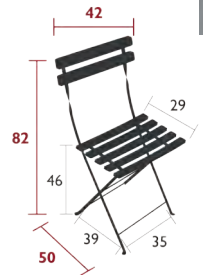

Compatible with:

BISTRO OUTDOOR CUSHION 38 X 30 CM - COLOR MIX

BISTRO OUTDOOR CUSHION 28 X 38 CM - BASICS

4.8 kg