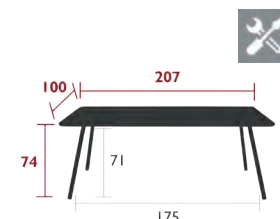

4132 - TABLE 207 X 100 CM

DESIGN BY FRÉDÉRIC SOFIA

DOMESTIC | PROFESSIONAL | INTENSIVE

9  
IPAC

1 x 8

Aluminium slat table top  
Tubular aluminium base

21.4 kg

LUXEMBOURG