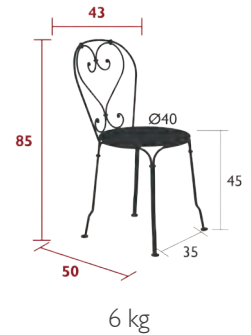

## 2201 - CHAIR

Steel wire frame  
 Perforated steel sheet seat  
 Steel wire backrest  
 Hand forged scrolls and rings  
Stacking capacity: x 10 (Height – stacked: 175 cm)  
Compatible with:  
 OUTDOOR CUSHION Ø 39 CM - BASICS  
 OUTDOOR CUSHION Ø 40 CM - COLOR MIX