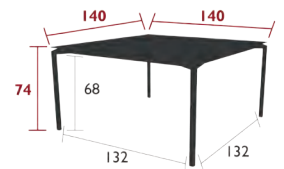

DOMESTIC PROFESSIONAL INTENSIVE

10 IPAC

x8

23

Aluminium sheet table top  
Tubular aluminium base  
Height-adjustable pads

47.5 kg

8740 - TABLE 195 X 95 CM

DESIGN BY ANTOINE LESUR