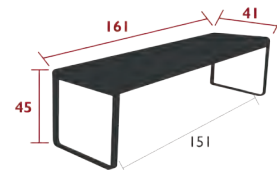

# BELLEVIE *DINING*

8410 - BENCH

DESIGN BY PAGNON ET PELHAÏTRE

DOMESTIC PROFESSIONAL INTENSIVE

8  
IPAC

x3

23

Flat aluminium frame  
Steel sheet seat