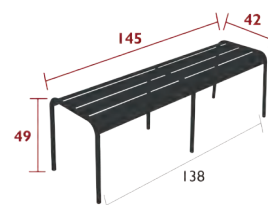

7 kg

FURNITURE