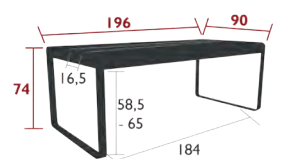

BELLEVIE *DINING*

8428 - TABLE 74 X 80 CM

DESIGN BY PAGNON ET PELHÂÎTRE

DOMESTIC | PROFESSIONAL | INTENSIVE

8 IPAC

x2

23

Steel sheet table top
Flat aluminium base

21 kg

8425 - TABLE 140 X 80 CM

DESIGN BY PAGNON ET PELHÂÎTRE

DOMESTIC | PROFESSIONAL | INTENSIVE

8 IPAC

x4

23

Steel sheet table top
Flat aluminium base
Compatible with:
PROTECTIVE COVER 160 X 100 CM FOR TABLE - COVERS

29.6 kg

8420 - TABLE 196 X 90 CM

DESIGN BY PAGNON ET PELHÂÎTRE

DOMESTIC | PROFESSIONAL | INTENSIVE

10 IPAC

x8

23

Aluminium sheet table top
Flat aluminium base
Leg riser provided for rain runoff
Compatible with:
PROTECTIVE COVER 210 X 100 FOR TABLE - COVERS

29 kg

8434 - TABLE 196 X 90 CM - WITH STORAGE

DESIGN BY PAGNON ET PELHÂÎTRE

NEW

DOMESTIC | PROFESSIONAL | INTENSIVE

9 IPAC

x8

23

Aluminium sheet table top
Flat aluminium base
4 teak covers
Leg riser provided for rain runoff

35 kg