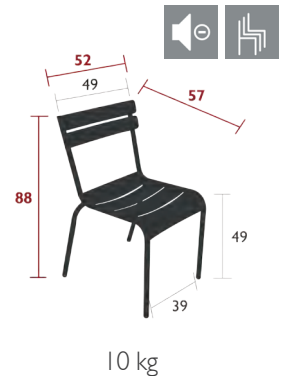

LUXEMBOURG STEEL

4121 - STEEL CHAIR

DESIGN BY FRÉDÉRIC SOFIA

Tubular steel frame
Curved steel slat seat
Curved steel slat backrest
Silencing pads
Stacking capacity: x 8 (Height – stacked: 118 cm)
Compatible with:
SKIN OUTDOOR CUSHION 45 X 40 CM - BASICS
OUTDOOR CUSHION 37 X 41 CM - BASICS
OUTDOOR CUSHION 41 X 38 CM - COLOR MIX

4122 - STEEL ARMCHAIR

DESIGN BY FRÉDÉRIC SOFIA

Tubular steel frame
Curved steel slat seat
Curved steel slat backrest
Steel slat armrests
Silencing pads
Stacking capacity: x 4 (Height – stacked: 100 cm)
Compatible with:
OUTDOOR CUSHION 37 X 41 CM - BASICS
SKIN OUTDOOR CUSHION 45 X 40 CM - BASICS
ARMREST SHELF - BELLEVIE
OUTDOOR CUSHION 41 X 38 CM - COLOR MIX

4124 - STEEL LOW ARMCHAIR

DESIGN BY FRÉDÉRIC SOFIA

Tubular steel frame
Curved steel slat seat
Curved steel slat backrest
Steel slat armrests
Silencing pads
Stacking capacity: x 4 (Height – stacked: 90 cm)
Compatible with:
OUTDOOR CUSHION 96 X 47 CM - BASICS
SET OF 2 OUTDOOR CUSHION 41 X 45 CM - COLOR MIX
LOW ARMCHAIR HEADREST - LUXEMBOURG

4151 - MINIATURE CHAIR (SCALE 1/6)

DESIGN BY FRÉDÉRIC SOFIA

Steel
415165 ● Willow Green   415101 ○ Cotton white