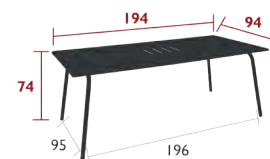

MONCEAU *DINING*

4811 - 3/4-SEATER BENCH

DESIGN BY STUDIO FERMOB

DOMESTIC | PROFESSIONAL | INTENSIVE

7
IPAC

4

16

Tubular steel frame
Steel slat seat
Silencing pads
See inside cover for available colours

14.5 kg

4831 - TABLE 146 X 80 CM

DESIGN BY STUDIO FERMOB

DOMESTIC | PROFESSIONAL | INTENSIVE

7
IPAC

6

16

Perforated steel sheet table top
Tubular steel base
See inside cover for available colours
Compatible with:
PROTECTIVE COVER 160 X 100 CM FOR TABLE - COVERS

25.5 kg

4832 - TABLE 194 X 94 CM

DESIGN BY STUDIO FERMOB

DOMESTIC | PROFESSIONAL | INTENSIVE

7
IPAC

8

16

Perforated steel sheet table top
Tubular steel base
See inside cover for available colours
Compatible with:
PROTECTIVE COVER 210 X 100 FOR TABLE - COVERS

41 kg