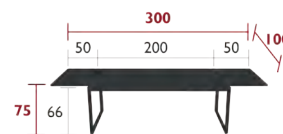

BIARRITZ

2150 - TABLE WITH EXTENSIONS 200/300 X 100 CM

DESIGN BY STUDIO FERMOB

DOMESTIC PROFESSIONAL INTENSIVE

9
IPAC

x 4

23

Steel sheet table top

Tubular aluminium base

Leg riser provided for rain runoff

Compatible with:

PROTECTIVE COVER 210 X 100 FOR TABLE - COVERS

86 kg

BIARRITZ & CADIZ