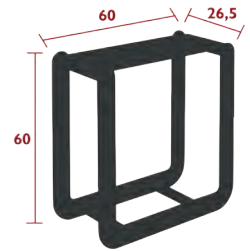

11 kg

3216 - FIRE PIT

DESIGN BY STUDIO FERMOB

NEW

DOMESTIC PROFESSIONAL INTENSIVE 6 IPAC 20