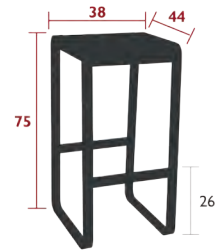

# BELLEVIE HIGH DINING

8403 - BAR STOOL

DESIGN BY PAGNON ET PELHAÏTRE

DOMESTIC PROFESSIONAL INTENSIVE 10 IPAC 23

Flat aluminium frame  
Aluminium sheet seat

6.5 kg

8467 - HIGH TABLE 74 X 80 CM

DESIGN BY PAGNON ET PELHAÏTRE