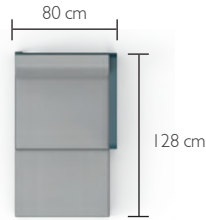

BELLEVIE LOUNGE

AN INFINITY OF COMPOSITIONS AVAILABLE ON REQUEST

Idea n°1

1-seater module
- left (8511) or right (8512) -
1-seater ottoman (8490)