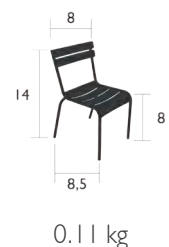

4151 - MINIATURE CHAIR (SCALE 1/6)

DESIGN BY FRÉDÉRIC SOFIA

Steel
415165 ● Willow Green   415101 ○ Cotton white