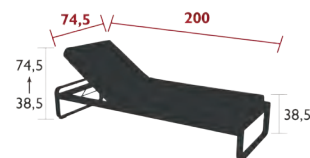

Aluminium frame
Perforated aluminium sheet bed
Adjustment system : painted steel wire
Adjustable backrest 2 positions (38,5 - 74,5 cm)
Flame retardant treatment available on request for the UK market
Compatible with :
HEADREST SUNLOUNGER - BELLEVIE

25 kg

8507YY - HEADREST SUNLOUNGER

NEW DOMESTIC PROFESSIONAL INTENSIVE 4