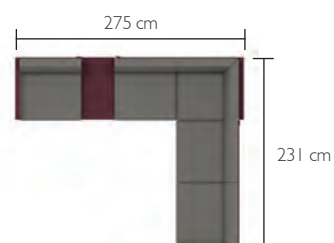

## A SELECTION OF «READY TO USE» COMPOSITIONS AVAILABLE WITH STANDARD LEADTIME

8584XXYY - COMPOSITION 3 A  
 DESIGNED BY PAGNON AND PELHÂÎTRE

DOMESTIC PROFESSIONAL INTENSIVE 10 IPAC 4 23

1-seater left module (8511)  
 rectangular connecting shelf (8452)  
 2-seater right corner module (8524)  
 2-seater right module (8522)