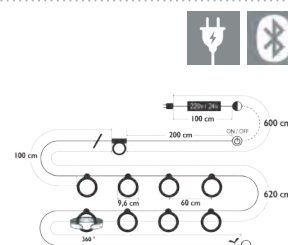

HOOP

3501 - STRING LIGHTS L1 200 CM – TYPE E & F

DESIGN BY J.MAZOYER-DO

ABS frame
Polycarbonate diffuser
Technology: integrated LED - Luminous flux: 960 lm
Switch type: touch-activated dimmer
Switch function: ON/OFF (short click, 1s), brightness variation
Lighting mood:
Position 1 warm white (3000°K) dimmer switch (10 to 100%)
Power supply type: mains - Plug type: Plug type E, F & L
0.24 A - 230 V - 25 W - IP54 (ingress protection) | IK 6 (impact resistance) | CE
Powered by Smart & Green
See inside cover for available colours

1. 350121 ● Acapulco Blue   350120 ● Red Ochre
   350182 ● Cactus

2.2 kg

3502 - STRING LIGHTS L1 200 CM – TYPE I

DESIGN BY J.MAZOYER-DO

ABS frame
Polycarbonate diffuser
Technology: integrated LED - Luminous flux: 960 lm
Switch type: touch-activated dimmer
Switch function: ON/OFF (short click, 1s), brightness variation
Lighting mood:
Position 1 warm white (3000°K) dimmer switch (10 to 100%)
Power supply type: mains - Plug type: Plug type I (Australia, New-Zealand, China)
0.24 A - 230 V - 25 W - IP54 (ingress protection) | IK 6 (impact resistance) | CE
Powered by Smart & Green
See inside cover for available colours

1. 350221 ● Acapulco Blue   350282 ● Cactus
   350220 ● Red Ochre

2.2 kg

3503 - STRING LIGHTS L1 200 CM – TYPE J

DESIGN BY J.MAZOYER-DO

ABS frame
Polycarbonate diffuser
Technology: integrated LED - Luminous flux: 960 lm
Switch type: touch-activated dimmer
Switch function: ON/OFF (short click, 1s), brightness variation
Lighting mood:
Position 1 warm white (3000°K) dimmer switch (10 to 100%)
Power supply type: mains - Plug type: Plug type J (Switzerland, Liechtenstein)
0.24 A - 230 V - 25 W - IP54 (ingress protection) | IK 6 (impact resistance) | CE
Powered by Smart & Green
See inside cover for available colours