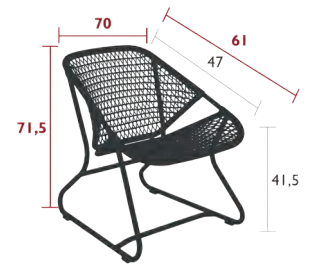

SIXTIES

1701 - CHAIR

DESIGN BY FRÉDÉRIC SOFIA

DOMESTIC PROFESSIONAL INTENSIVE 10 IPAC

Tubular aluminium frame
Outdoor fibre polyethylene woven seat
Outdoor fibre polyethylene woven backrest
See inside cover for available colours

170101	○	Cotton White	170182	●	Cactus
170142	●	Liquorice NEW	170120	●	Red Ochre

2.5 kg

1704 - ARMCHAIR

DESIGN BY FRÉDÉRIC SOFIA

DOMESTIC PROFESSIONAL INTENSIVE 10 IPAC

Tubular aluminium frame
Outdoor fibre polyethylene woven seat
Outdoor fibre polyethylene woven backrest
See inside cover for available colours

170401	○	Cotton White	170482	●	Cactus
170442	●	Liquorice NEW	170420	●	Red Ochre

4.4 kg

1706 - ROCKING CHAIR

DESIGN BY FRÉDÉRIC SOFIA

NEW DOMESTIC PROFESSIONAL INTENSIVE 10 IPAC

Tubular aluminium frame
Outdoor fibre polyethylene woven seat
Outdoor fibre polyethylene woven backrest
See inside cover for available colours

170601	○	Cotton White	170682	●	Cactus
170642	●	Liquorice	170620	●	Red Ochre

4 kg

1705 - BENCH

DESIGN BY FRÉDÉRIC SOFIA

DOMESTIC PROFESSIONAL INTENSIVE 10 IPAC

Tubular aluminium frame
Outdoor fibre polyethylene woven seat
Outdoor fibre polyethylene woven backrest
See inside cover for available colours

170501	○	Cotton White	170582	●	Cactus
170542	●	Liquorice NEW	170520	●	Red Ochre

6.7 kg