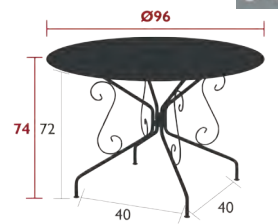

# MONTMARTRE

0630 - TABLE Ø 96 CM

DOMESTIC PROFESSIONAL INTENSIVE

6<sup>7</sup>  
IPAC

D<sub>0</sub> x 5

Perforated steel sheet table top  
Steel wire and tubular base  
Parasol hole : pole max. Ø 39 mm  
See inside cover for available colours