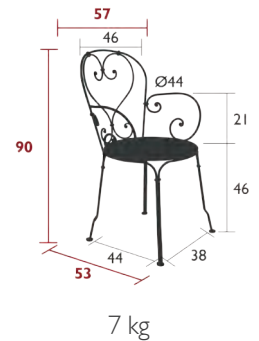

1900

2201 - CHAIR

Steel wire frame
Perforated steel sheet seat
Steel wire backrest
Hand forged scrolls and rings
Stacking capacity: x 10 (Height – stacked: 175 cm)
Compatible with:
OUTDOOR CUSHION Ø 39 CM - BASICS
OUTDOOR CUSHION Ø 40 CM - COLOR MIX

2202 - ARMCHAIR

Steel wire frame
Perforated steel sheet seat
Steel wire backrest
Steel wire armrests
Hand-forged scrolls, armrests and rings
Stacking capacity: x 4 (Height – stacked: 122 cm)
Compatible with:
OUTDOOR CUSHION Ø 43 CM - BASICS

2204 - BENCH

Steel wire frame
Perforated steel sheet seat
Steel wire backrest
Steel wire armrests
Hand-forged scrolls, armrests and rings
Stacking capacity: x 2 (Height – stacked: 103 cm)

SPECIFY THE FRAME AND CUSHION COLOURS WHEN PLACING YOUR ORDER : 220545A3

CABRIOLET ARMCHAIR
item code 4 numbers

2205

CAPUCINE
metal colour code XX

45

GRAPHITE GREY CUSHIONS
fabric colour code YY

A3