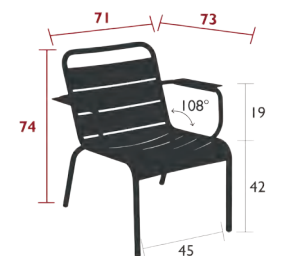

LUXEMBOURG LOUNGE

4166 - ROCKING CHAIR

DESIGN BY FRÉDÉRIC SOFIA

Tubular aluminium frame
Curved aluminium slat seat
Curved aluminium slat backrest
Aluminium slat armrests

8.4 kg

4211 - LOUNGE CHAIR

DESIGN BY FRÉDÉRIC SOFIA

Tubular aluminium frame
Curved aluminium slat seat
Curved aluminium slat backrest
Silencing pads
Stacking capacity: x 6 (Height – stacked: 101 cm)
Compatible with:
SET OF 2 OUTDOOR CUSHION 41 X 45 CM - COLOR MIX

4 kg

4212 - LOUNGE ARMCHAIR

DESIGN BY FRÉDÉRIC SOFIA

Tubular aluminium frame
Curved aluminium slat seat
Curved aluminium slat backrest
Aluminium slat armrests
Silencing pads
Stacking capacity: x 6 (Height – stacked: 101 cm)
Compatible with:
ARMREST SHELF - BELLEVIE
SET OF 2 OUTDOOR CUSHION 41 X 45 CM - COLOR MIX

5 kg