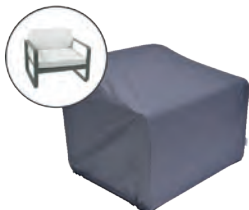

BELLEVIE COVERS

8470 - PROTECTIVE COVER FOR ARMCHAIR

Polyurethane coating polyamide fabric
Elastic straps at the bottom of the cover
Storage bag sewn into the cover
Water-repellent fabric, tear-resistant, UV-resistant and resistant to temperatures between -20 and +45°C - Quick-drying
Do not use as a winter cover
Compatible with:
ARMCHAIR - BELLEVIE
1-SEATER LEFT MODULE - BELLEVIE
1-SEATER RIGHT MODULE - BELLEVIE