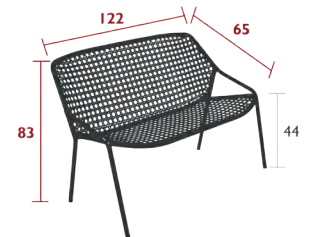

6 kg

1806 - 3-SEATER XL BENCH
DESIGN BY PASCAL MOURGUE

DOMESTIC PROFESSIONAL INTENSIVE 10 IPAC 3