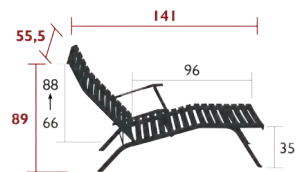

BISTRO

0101 - METAL CHAIR

DOMESTIC PROFESSIONAL INTENSIVE

6⁷
IPAC

Flat steel frame
Curved steel slat seat
Curved steel slat backrest
One-piece pads
Plastic clips for safe folding and unfolding
One-piece steel cross-pieces

Compatible with:

BISTRO OUTDOOR CUSHION 38 X 30 CM - COLOR MIX

BISTRO OUTDOOR CUSHION 28 X 38 CM - BASICS

4.8 kg

1601 - CHAISE LONGUE

DESIGN BY PATRICE HARDY

DOMESTIC PROFESSIONAL INTENSIVE

6
IPAC

Flat steel frame
Curved steel slat seat
Curved steel slat backrest
Steel sheet armrests
Adjustable backrest 3 positions (66-77-88 cm)
Adjustment system : painted steel wire

Compatible with:

OUTDOOR CUSHION 171 X 44 CM - BASICS

HEADREST 44 X 15 X 5.5 CM - COLOR MIX

14.5 kg

5113 - FOLDABLE BAR CHAIR

DOMESTIC PROFESSIONAL INTENSIVE

6⁷
IPAC

Flat steel frame
Curved steel slat seat
Curved steel slat backrest
One-piece pads
One-piece steel cross-pieces

Compatible with:

BISTRO OUTDOOR CUSHION 38 X 30 CM - COLOR MIX

BISTRO OUTDOOR CUSHION 28 X 38 CM - BASICS

7.5 kg

0250 - HIGH TABLE 71 X 71 CM

DOMESTIC PROFESSIONAL INTENSIVE

6⁷
IPAC

Steel sheet table top
Flat steel base
One-piece pads

10.8 kg