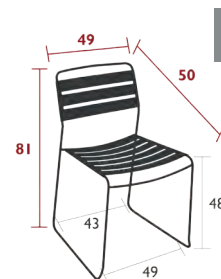

7 kg

1240 - TEAK CHAIR

DESIGN BY HARALD GUGGENBICHLER

DOMESTIC PROFESSIONAL INTENSIVE

7⁹
IPAC