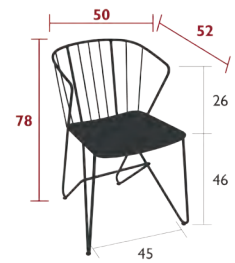

DOMESTIC PROFESSIONAL INTENSIVE 8 IPAC 23

Steel wire frame  
Steel sheet seat  
Steel wire backrest

7 kg

7110 - PEDESTAL TABLE Ø 67 CM  
DESIGN BY HARALD GUGGENBICHLER

DOMESTIC PROFESSIONAL INTENSIVE 8 IPAC 2 23