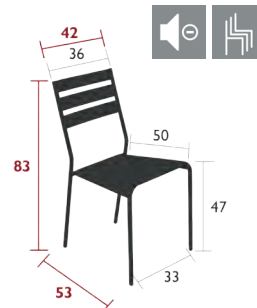

## 2501 - CHAIR

DESIGN BY PATRICK JOUIN

DOMESTIC PROFESSIONAL INTENSIVE

6<sup>8</sup>  
IPAC

Tubular steel frame  
Curved steel sheet seat  
Curved steel sheet backrest  
Silencing pads  
Stacking capacity: x 4 (Height – stacked: 93 cm)