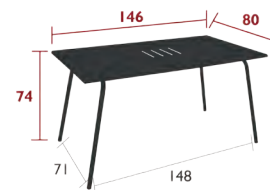

14.5 kg

4831 - TABLE 146 X 80 CM

DESIGN BY STUDIO FERMOB

DOMESTIC | PROFESSIONAL | INTENSIVE

7  
IPAC

6

16

Perforated steel sheet table top  
Tubular steel base  
See inside cover for available colours  
Compatible with:  
PROTECTIVE COVER 160 X 100 CM FOR TABLE - COVERS