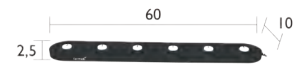

BALAD

3600 - SET OF 6 LAMPS H. 12 CM (CONTRACT)

DESIGN BY TRISTAN LOHNER

Polyethylene diffuser
Aluminium frame
ABS base
Technology : integrated LED - Luminous flux: 20 lm
Switch type : push button
Switch function : change the light temperature & brightness (short click 1 s)
Lighting mood :

Position 1 warm white (6000°K) 100% brightness
Position 2 warm white (6000°K) flickering
Position 3 neutral white (4000°K) 100% brightness
Position 4 neutral white (4000°K) flickering
Position 5 candle-style warm white (2700°K) 100% brightness
Position 6 candle-style warm white (2700°K) flickering
Power OFF mode: long press (5 seconds) (flash = infrared disabled) on the touch button under the lamp or on the charging pack

Power supply type: battery - Battery life: Min. 10 h - Max. 14 h
Rechargeable: 4h - Charging system: USB on steel charging pack (not supplied)
0.25 A - 5 V - 0.3 W - IP44 (ingress protection) | IK10 (impact resistance) | CE | FCC
Powered by Smart & Green

See inside cover for available colours

Compatible with :

CHARGING PACK – SET OF 6 LAMPS H. 12 CM (CONTRACT) - BALAD

- 360026 ● Storm Grey
- 360014 ● Nutmeg
- 360029 ● Verbena

0.15 kg

3643 - CHARGING PACK – SET OF 6 LAMPS H. 12 CM (CONTRACT)

DESIGN BY TRISTAN LOHNER

Steel frame
Power supply type: mains - Charging system: USB, cable (supplied) 2m
Power supply type: USB, cable (supplied) 2m
6-point charging base for set of 6 Balad H. 12 lamps (Contract)
Lamp affixed to the base with magnet system
2 T-shaped openings on the back to affix flush to the wall (horizontal or vertical)
Powered by Smart & Green

Compatible with :

SET OF 6 LAMPS H. 12 CM (CONTRACT) - BALAD

- 364326 ● Storm Grey

1.1 kg