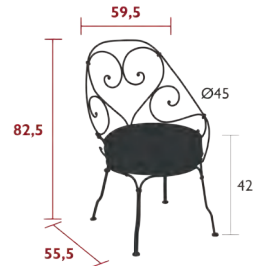

1900

2205XXYY - CABRIOLET ARMCHAIR

DOMESTIC | PROFESSIONAL | INTENSIVE

7
IPAC

4

23

Steel wire frame
Perforated steel sheet seat
Steel wire backrest
Hand forged scrolls and rings
Cushion thickness : 7,5 cm
Non-slip padding

7.2 kg

CUSHION COVERS DESIGNED FOR OUTDOOR USE

COLOUR-FAST
IN THE SUN

WATER-REPELLENT
TREATMENT

BREATHABLE :
QUICK-DRYING

ANTI-STAIN AND
MOULD
TREATMENT

TEARPROOF
AND RESISTANT TO
ABRASION

REMOVABLE
COVERS

MACHINE
WASHABLE

FILLING :

- High-resilience polyurethane foam : Density 30 kg/m³ | Thickness 75 mm
- Comfort padding : Thickness 25 mm

Cushion must be brought inside during bad weather

- Fabrics available in 4 colours :

81

Off-White

Recommended with frame in :

79

Flannel grey

Recommended with frame in :

A3

Graphite grey

Recommended with frame in :

B8

NEW Grey Taupe

Recommended with frame in :