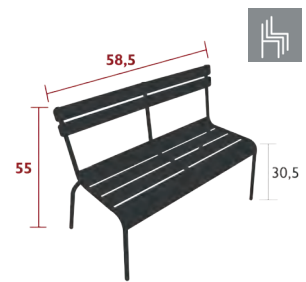

Tubular aluminium frame
Curved aluminium slat seat
Curved aluminium slat backrest
Suitable for children aged 3-6 years (complies with European standards)
Stacking capacity: x 3 (Height – stacked: 60 cm)