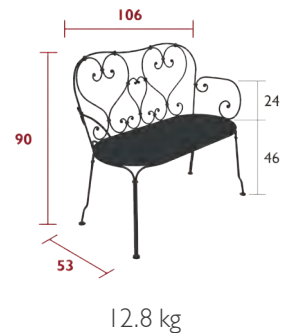

SPECIFY THE FRAME AND CUSHION COLOURS WHEN PLACING YOUR ORDER : 220545A3

CABRIOLET ARMCHAIR
item code 4 numbers

2205

CAPUCINE
metal colour code XX

45

GRAPHITE GREY CUSHIONS
fabric colour code YY

A3