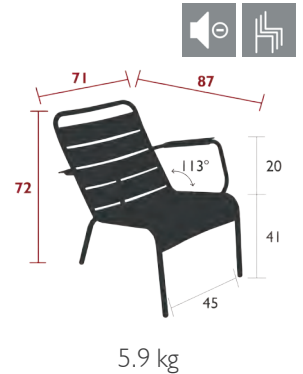

Tubular aluminium frame
Curved aluminium slat seat
Curved aluminium slat backrest
Aluminium slat armrests
Silencing pads
Stacking capacity: x 6 (Height – stacked: 102 cm)
Compatible with:
OUTDOOR CUSHION 96 X 47 CM - BASICS
SET OF 2 OUTDOOR CUSHION 41 X 45 CM - COLOR MIX
LOW ARMCHAIR HEADREST - LUXEMBOURG