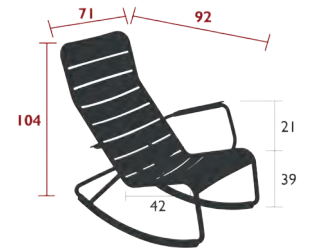

LUXEMBOURG LOUNGE

4166 - ROCKING CHAIR

DESIGN BY FRÉDÉRIC SOFIA

Tubular aluminium frame
Curved aluminium slat seat
Curved aluminium slat backrest
Aluminium slat armrests

8.4 kg

4211 - LOUNGE CHAIR

DESIGN BY FRÉDÉRIC SOFIA

Tubular aluminium frame
Curved aluminium slat seat
Curved aluminium slat backrest
Silencing pads
Stacking capacity: x 6 (Height – stacked: 101 cm)
Compatible with:
SET OF 2 OUTDOOR CUSHION 41 X 45 CM - COLOR MIX

4 kg

4212 - LOUNGE ARMCHAIR

DESIGN BY FRÉDÉRIC SOFIA

Tubular aluminium frame
Curved aluminium slat seat
Curved aluminium slat backrest
Aluminium slat armrests
Silencing pads
Stacking capacity: x 6 (Height – stacked: 101 cm)
Compatible with:
ARMREST SHELF - BELLEVIE
SET OF 2 OUTDOOR CUSHION 41 X 45 CM - COLOR MIX

5 kg