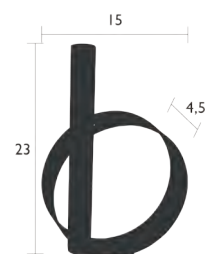

Steel sheet and tubular steel frame
Removable waterproof aluminium tube tank
See inside cover for available colours

312920 ● Red Ochre
312947 ● Anthracite

312921 ● Acapulco Blue
3129A5 ● Clay Grey

0.42 kg