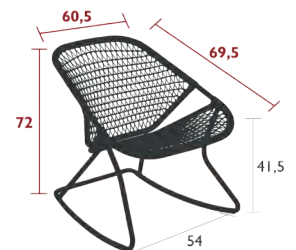

SIXTIES

1701 - CHAIR

DESIGN BY FRÉDÉRIC SOFIA

DOMESTIC PROFESSIONAL INTENSIVE 10 IPAC

Tubular aluminium frame
Outdoor fibre polyethylene woven seat
Outdoor fibre polyethylene woven backrest
See inside cover for available colours

170101	○	Cotton White	170182	●	Cactus
170142	●	Liquorice NEW	170120	●	Red Ochre

2.5 kg

1704 - ARMCHAIR

DESIGN BY FRÉDÉRIC SOFIA

DOMESTIC PROFESSIONAL INTENSIVE 10 IPAC

Tubular aluminium frame
Outdoor fibre polyethylene woven seat
Outdoor fibre polyethylene woven backrest
See inside cover for available colours

170401	○	Cotton White	170482	●	Cactus
170442	●	Liquorice NEW	170420	●	Red Ochre

4.4 kg

1706 - ROCKING CHAIR

DESIGN BY FRÉDÉRIC SOFIA

NEW DOMESTIC PROFESSIONAL INTENSIVE 10 IPAC

Tubular aluminium frame
Outdoor fibre polyethylene woven seat
Outdoor fibre polyethylene woven backrest
See inside cover for available colours

170601	○	Cotton White	170682	●	Cactus
170642	●	Liquorice	170620	●	Red Ochre

4 kg

1705 - BENCH

DESIGN BY FRÉDÉRIC SOFIA

DOMESTIC PROFESSIONAL INTENSIVE 10 IPAC

Tubular aluminium frame
Outdoor fibre polyethylene woven seat
Outdoor fibre polyethylene woven backrest
See inside cover for available colours

170501	○	Cotton White	170582	●	Cactus
170542	●	Liquorice NEW	170520	●	Red Ochre

6.7 kg