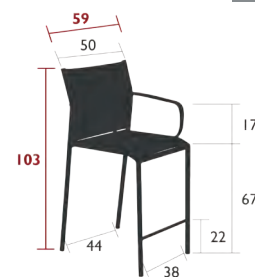

Tubular aluminium frame
Duo or Stereo OTF Batyline® outdoor fabric seat - high-tenacity 100% polyester thread coated in solution-dyed PVC
Duo or Stereo OTF Batyline® outdoor fabric backrest - high-tenacity 100% polyester thread coated in solution-dyed PVC
Hydroformed aluminium tubular armrests
Stacking capacity: x 8 (Height – stacked: 126 cm)
See inside cover for available colours

3.3 kg

FURNITURE