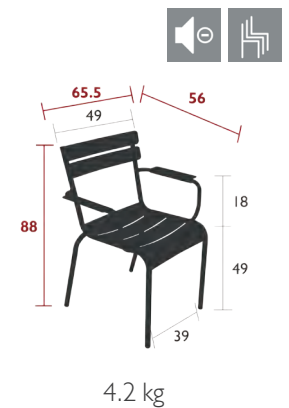

LUXEMBOURG DINING

4111 - STOOL

DESIGN BY FRÉDÉRIC SOFIA

Tubular aluminium frame
Curved aluminium slat seat
Silencing pads
Stacking capacity: x 10 (Height – stacked: 92 cm)
Compatible with:
OUTDOOR CUSHION 41 X 38 CM - COLOR MIX

4101 - CHAIR

DESIGN BY FRÉDÉRIC SOFIA

Tubular aluminium frame
Curved aluminium slat seat
Curved aluminium slat backrest
Silencing pads
Stacking capacity: x 10 (Height – stacked: 123.5 cm)
Compatible with:
SKIN OUTDOOR CUSHION 45 X 40 CM - BASICS
OUTDOOR CUSHION 37 X 41 CM - BASICS
OUTDOOR CUSHION 41 X 38 CM - COLOR MIX

4102 - ARMCHAIR

DESIGN BY FRÉDÉRIC SOFIA

Tubular aluminium frame
Curved aluminium slat seat
Curved aluminium slat backrest
Aluminium slat armrests
Silencing pads
Stacking capacity: x 8 (Height – stacked: 116 cm)
Compatible with:
SKIN OUTDOOR CUSHION 45 X 40 CM - BASICS
OUTDOOR CUSHION 37 X 41 CM - BASICS
ARMREST SHELF - BELLEVIE
OUTDOOR CUSHION 41 X 38 CM - COLOR MIX

4115 - 2/3-SEATER BENCH WITH BACKREST

DESIGN BY FRÉDÉRIC SOFIA

Tubular aluminium frame
Curved aluminium slat seat
Curved aluminium slat backrest
Silencing pads
Stacking capacity: x 4 (Height – stacked: 100 cm)