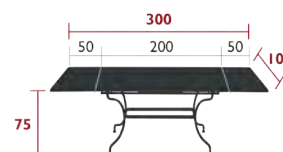

61 kg

2138 - TABLE WITH EXTENSIONS 200/300 X 100 CM

DOMESTIC PROFESSIONAL INTENSIVE

8 IPAC

x14

23

Steel sheet table top  
Tubular steel base  
Flat iron belt  
Height-adjustable pads  
Leg riser provided for rain runoff  
Compatible with:  
PROTECTIVE COVER 210 X 100 FOR TABLE - COVERS