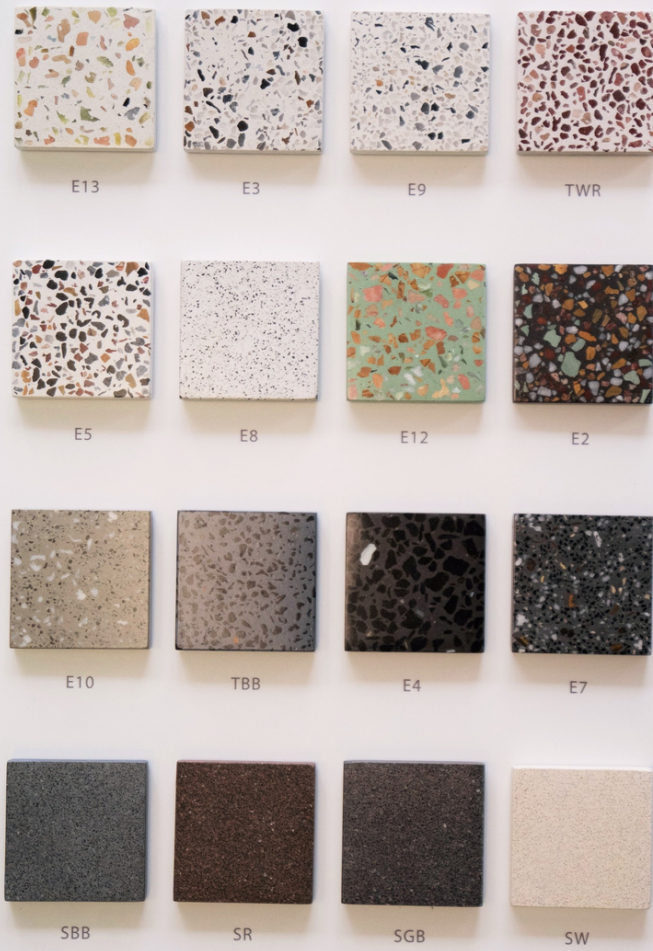

TOKAconcrete.

Terrazzo colours