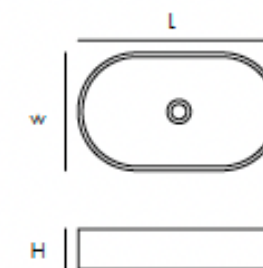

Model	Size:LxWxHmm	Est Wt
CS0001	506x326x100mm	11KG
CS0009	390x390x120mm	12KG
CS0012	400x280x120mm	8KG
CS0014	600x280x120mm	11KG
CS0016	500x325x120mm	13KG
CS0050	390x390x120mm	10KG

Jazz Concrete Range

Above counter Basin

Rectangle Curved Trough Basin

Model	Size:LxWxHmm	Est Wt
CS0008	582x365x145mm	1.5KG

Con 08 Basin Matt White
582x365x145

Jazz Concrete Range

Above counter Basin

Large Oval Basin

Model	Size: LxWxHmm	Est Wt
CS0010	582x365x145mm	14KG
CS0011	400x280x120mm	8KG
CS0013	600x280x120mm	11KG