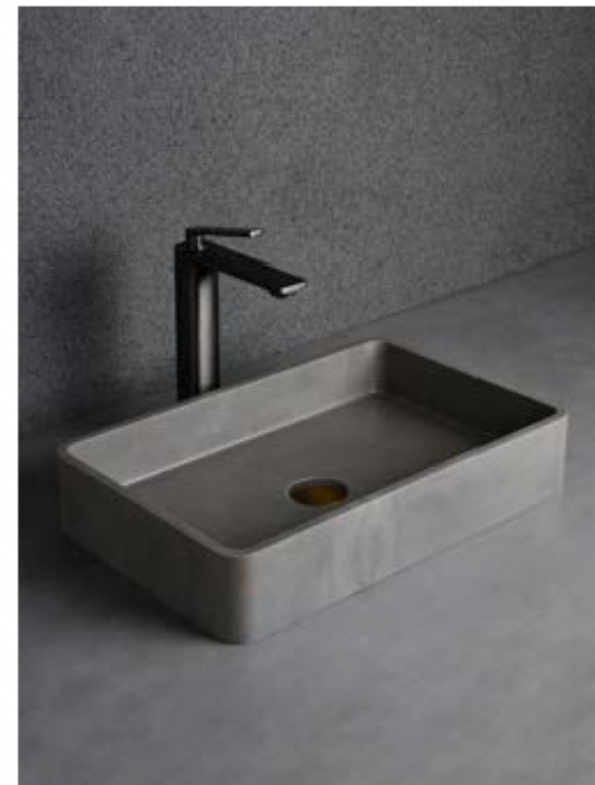

stonebaths
Industry leaders since 2004

Jazz Concrete Range

Smooth or Cast Finish

Jazz Concrete Range

Above counter Basin

Sol Basin Matt White
390x390x120

Classic Round Flat Bottom Basin

Model	Size:LxWxHmm	Est Wt
CS0003	Ø 425x100mm	10kg
CS0015	Ø 390x120mm	10kg

Jazz Concrete Range

Above counter Basin

Classic and simple
Round Curved Bowl

Model	Size: LxWxHmm	Est Wt
CS0007	Ø455x145mm	13KG

Con 07 Basin Matt White
455x455x145

Jazz Concrete Range

Above counter Basin

Classic Rectangle Flat Basin