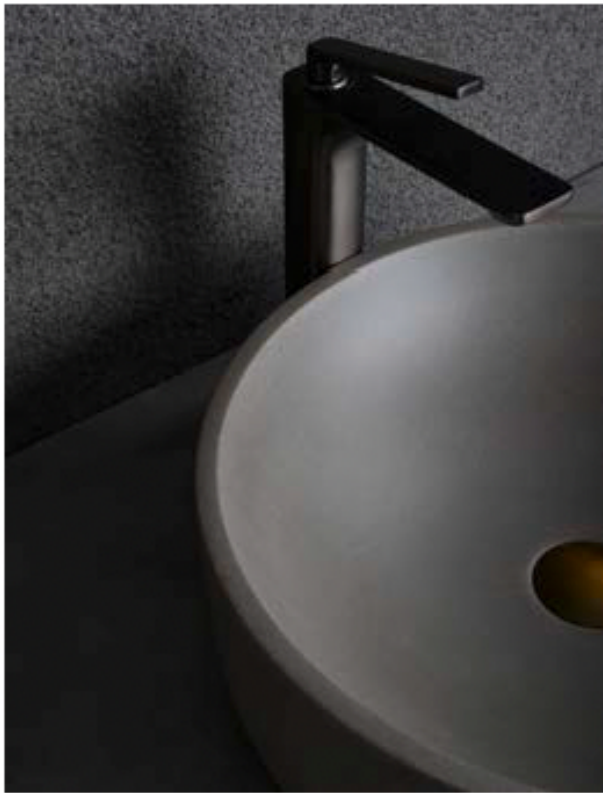

Model	Size: LxWxHmm	Est Wt
CS0007	Ø455x145mm	13KG

Con 07 Basin Matt White
455x455x145