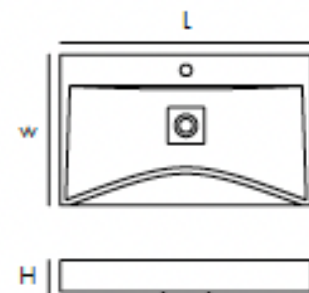

Rectangle Bridge Basin

Model	Size:LxWxHmm	Est Wt
CS0035	800x480x118mm	19KG