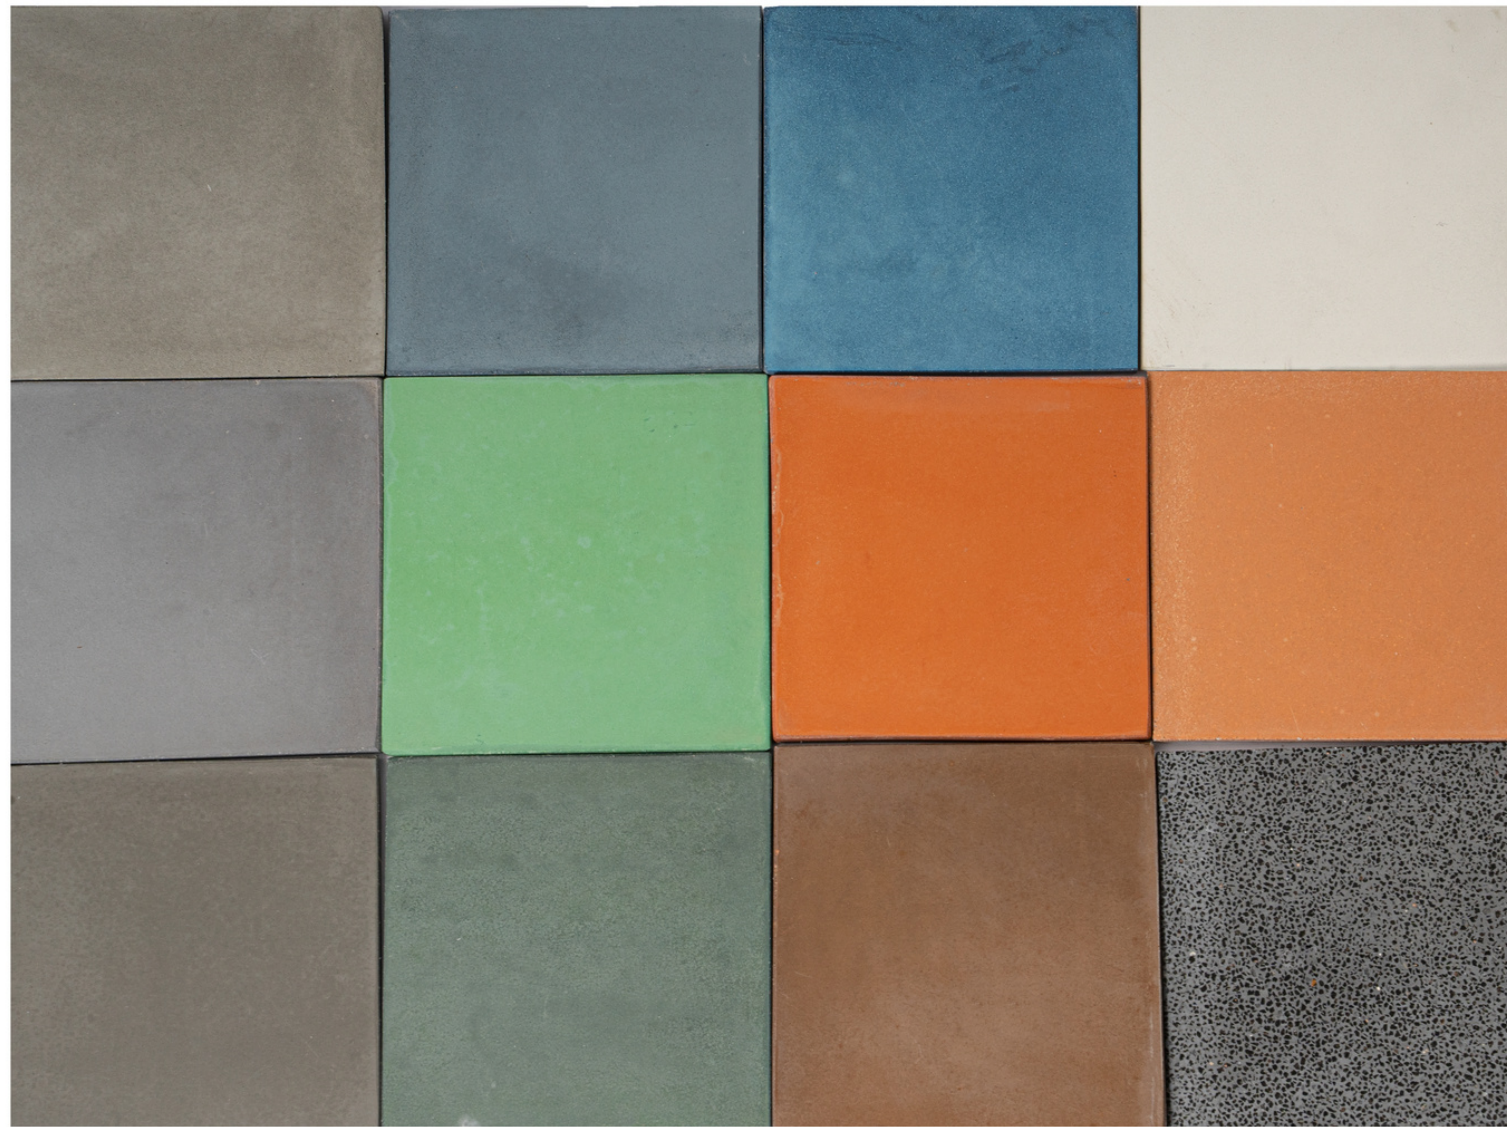

2000 x 500 x 20

Custom Sizing is Available

Natural Concrete Range

Slate Grey KPC012

Avocado Green KPC013

Light Pink KPC014

Off White KPC015

Natural Concrete Range Sample Chips.

Note: Natural Concrete Colours may vary with lighter or darker tones in each product.

Natural concrete colours TOKAconcrete.

Slate Grey KPC012

Mid grey KPC003

Steel blue KPC009

Peacock blue KPC010

Matte white KPC004