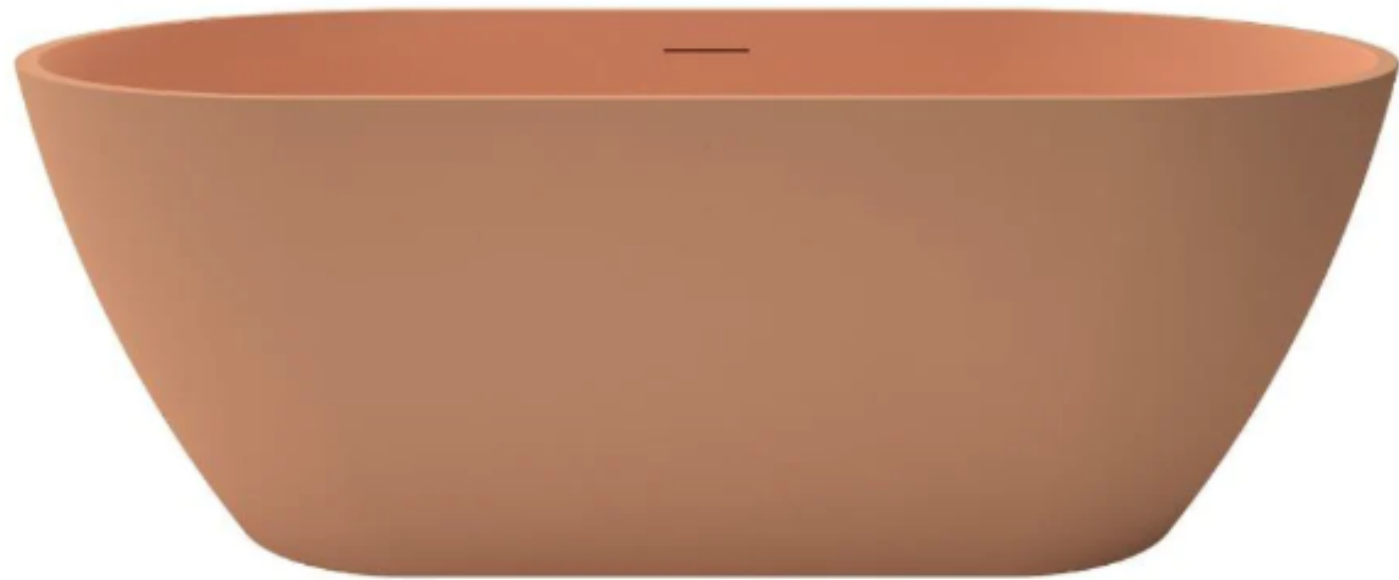

Cora Bath Natural
1600, 1700, 1800.

Natural Concrete Range

Natural Concrete Range

Bayley Bath Natural 1800.

Natural Concrete Range

The Cora Bath can come in all the colours.

Dark Grey.

Dark Grey.