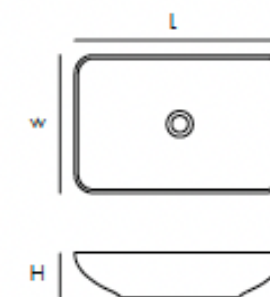

Model	Size: LxWxHmm	Est Wt
CS-0005	565x370x120mm	7KG