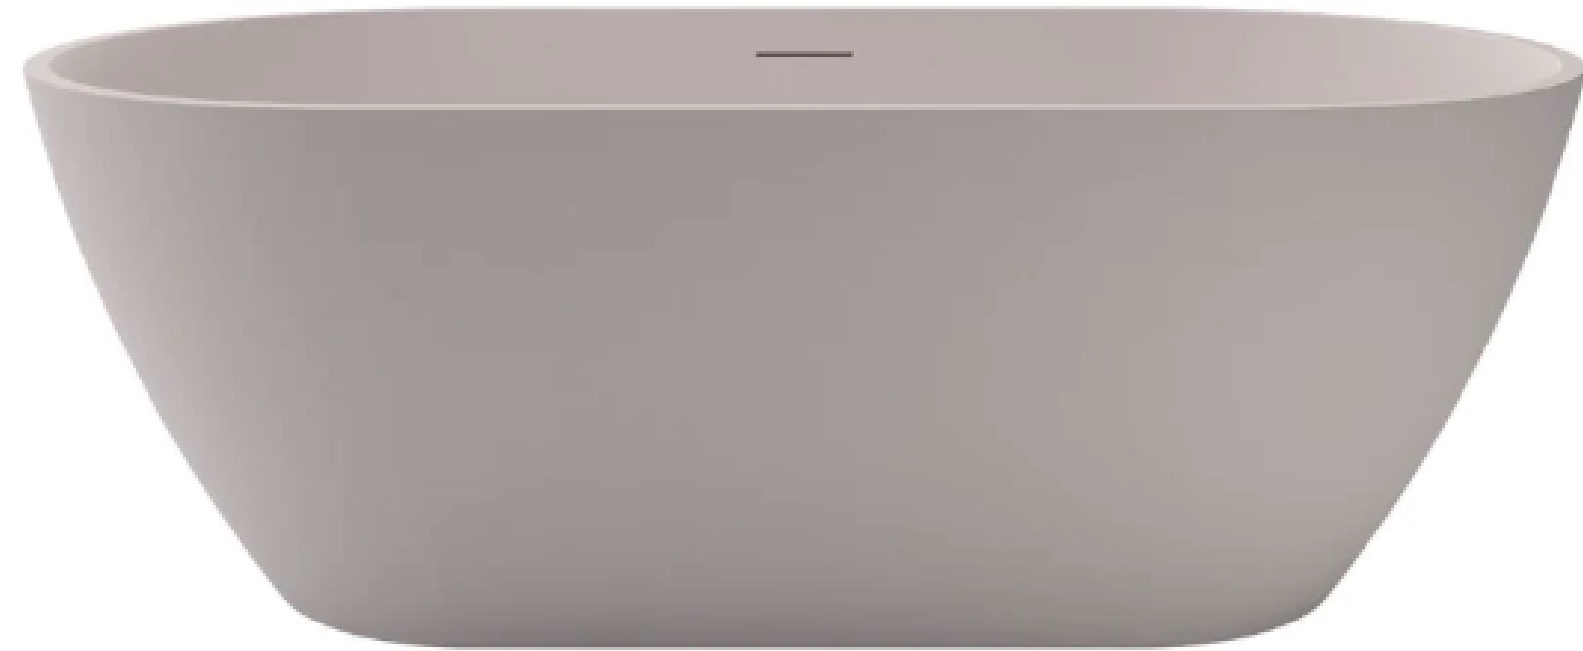

Cora Bath Natural
1600, 1700, 1800.

Natural Concrete Range

Natural Concrete Range

Bayley Bath Natural 1800.

Natural Concrete Range

The Cora Bath can come in all the colours.

Dark Grey.

Dark Grey.