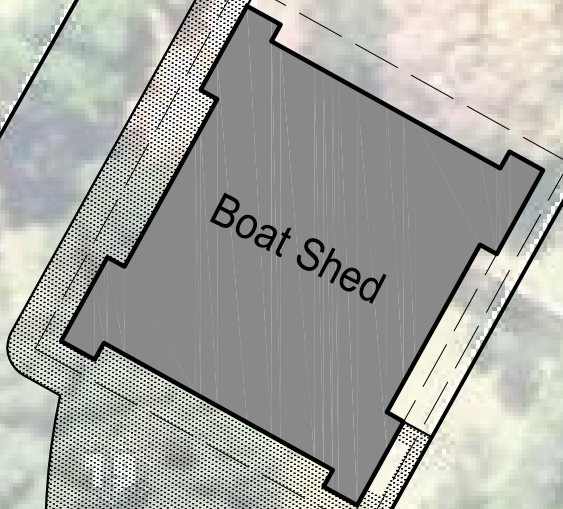

Rural Outlook

View - Mt Taranaki

House

Garage

Boat Shed

site plan

21

Pemberton Place