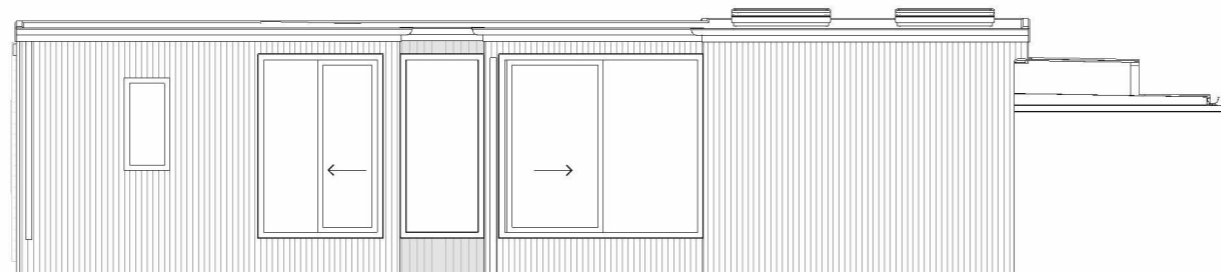

**Site Plan**

**Legend:**

- 1. Storage and Bikes racks
- 2. Bikes washing area
- 3. Rumpus Room
- 4. Gym
- 5. Totara Tree
- 6. Bathroom
- 7. Sauna
- 8. SPA
- 9. Existing House

### Floor Plan

**Legend:**

- 1. Storage and Bikes racks
- 2. Bikes washing area
- 3. Rumpus Room
- 4. Gym
- 5. Totara Tree
- 6. Bathroom
- 7. Sauna
- 8. SPA
- 9. Existing House

**North East Elevation**

**North East Elevation**