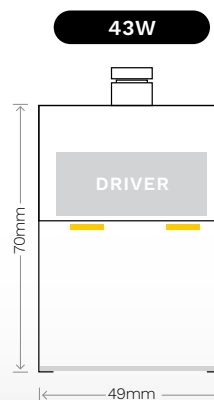

EVOLFALC

CIRCUIT OPTIONS

- 3 Circuit
- Dali 4 Wire