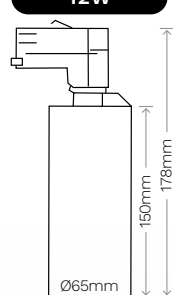

12W

CIRCUIT OPTIONS

- 3 Circuit
- Dali 4 Wire