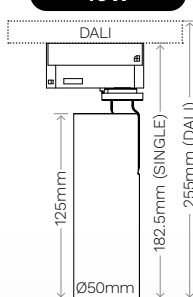

10W

CIRCUIT OPTIONS

- Single Circuit
- Dali 6 Wire