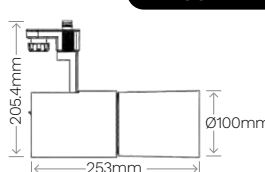

30W

CIRCUIT OPTIONS

- 3 Circuit
- Dali 4 Wire