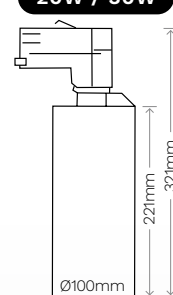

20W / 30W

CIRCUIT OPTIONS

- 3 Circuit
- Dali 4 Wire