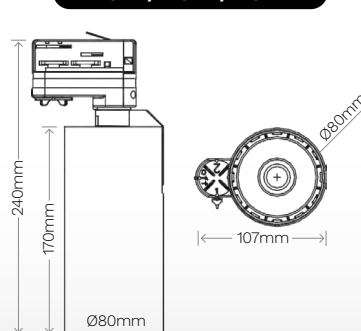

15W / 20W / 25W

CIRCUIT OPTIONS

- Single Circuit
- Dali 6 Wire