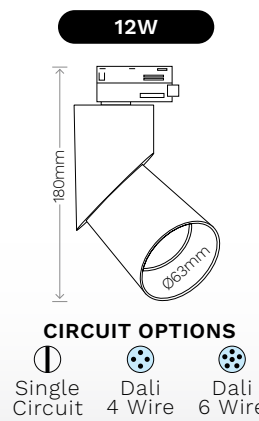

TRIM OPTIONS (both models)

- White
- Gold
- Black