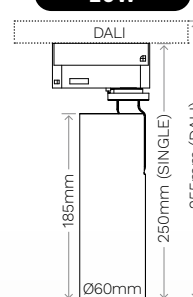

20W

CIRCUIT OPTIONS

- Single Circuit
- Dali 6 Wire