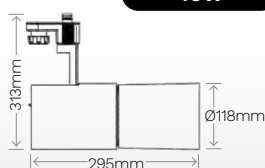

45W

CIRCUIT OPTIONS

- 3 Circuit
- Dali 4 Wire