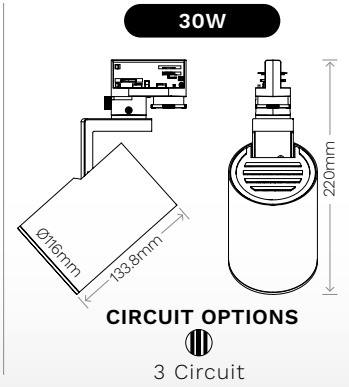

FILTER OPTIONS

- Honeycomb
- Anti-Glare