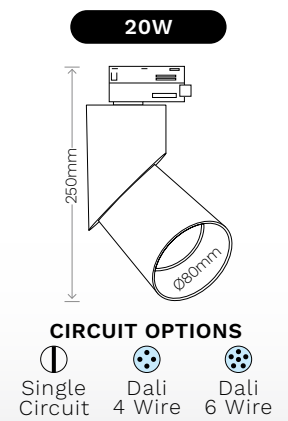

TRIM OPTIONS (both models)

- White
- Gold
- Black