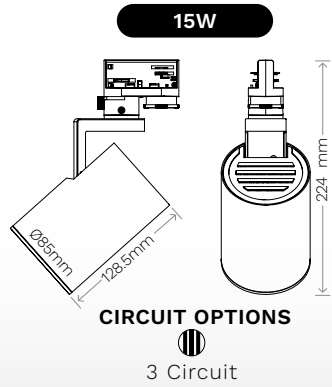

FILTER OPTIONS

- Honeycomb
- Anti-Glare