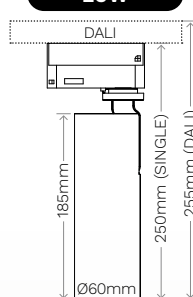

25W

CIRCUIT OPTIONS

- 3 Circuit
- Dali 6 Wire