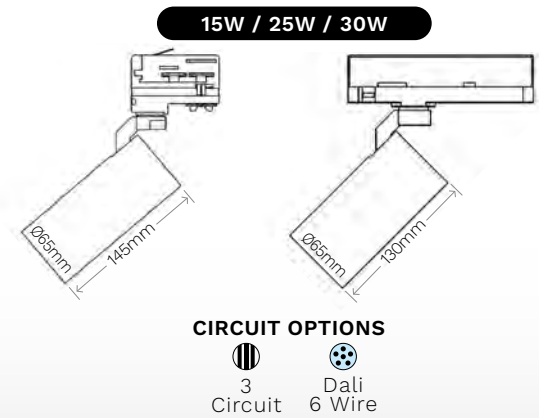

FILTER OPTIONS

- Honeycomb
- Anti-Glare