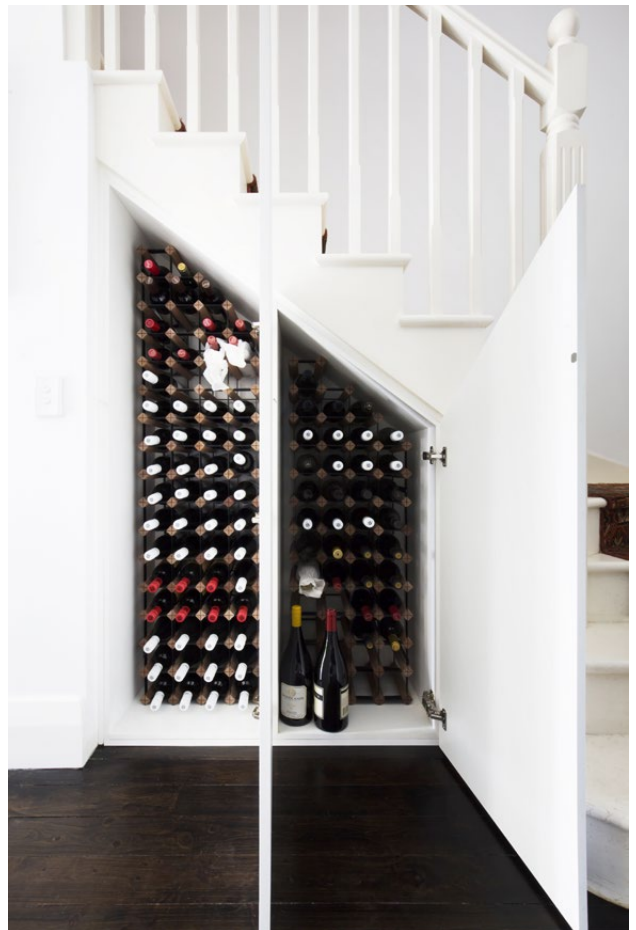

Traditional family home in Centennial Park

This free-standing home is just a stone's throw away from Centennial Park. Joinery was created for the kitchen, pantry, living area, bathroom, laundry and outdoor barbeque. Integrated finger-pull handles were used in the kitchen joinery. A unique feature of this home is the custom-made wine storage under the stairwell.