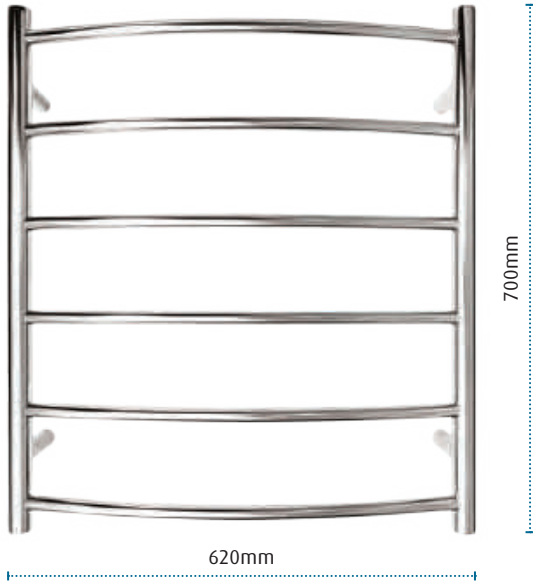

Jersey 7 bar SQUARE
MS7

Jersey 10 bar SQUARE
MS10

Jersey 7 bar square is also available in matt black, brushed stainless and brushed gun-metal finishes (refer pages 28-30)

manhattan curved round

Manhattan 6 bar ROUND
MC6