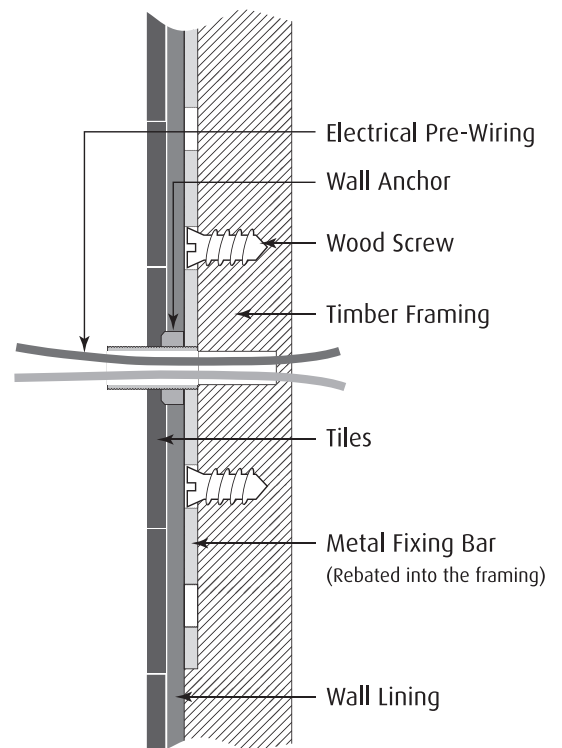

single bars round & square

Single bar ROUND

Available in 3 widths 450mm wide PRB45 / 600mm wide PRB60 / 850mm wide PRB85

All bars 110mm deep
Hardwired RHS only

Single bar SQUARE

Available in 3 widths 450mm wide PSB45 / 600mm wide PSB60 / 850mm wide PSB85

All bars 110mm deep
Hardwired RHS only

single bars round and square are also available in black, brushed stainless and brushed gun-metal finishes - refer pages 28-30.

HFB100 single bar fixing kit

304 Grade Polished Stainless Steel. Hardwired RHS only.
12 Volt Electricity. Single bar fixing kit (HFB100) can hold up to 4 x rails.
Recommended spacing between rails is 80mm to 160mm.

vertical bars

304 Grade Polished Stainless Steel | 22 Volt Electricity |
Top leg wiring | Removable towel hook.

Vertical bar ROUND
PRV1000

Vertical bar SQUARE
PSV1000

ensuite round

450mm

920mm

Ensuite 7 bar ROUND
MENR7