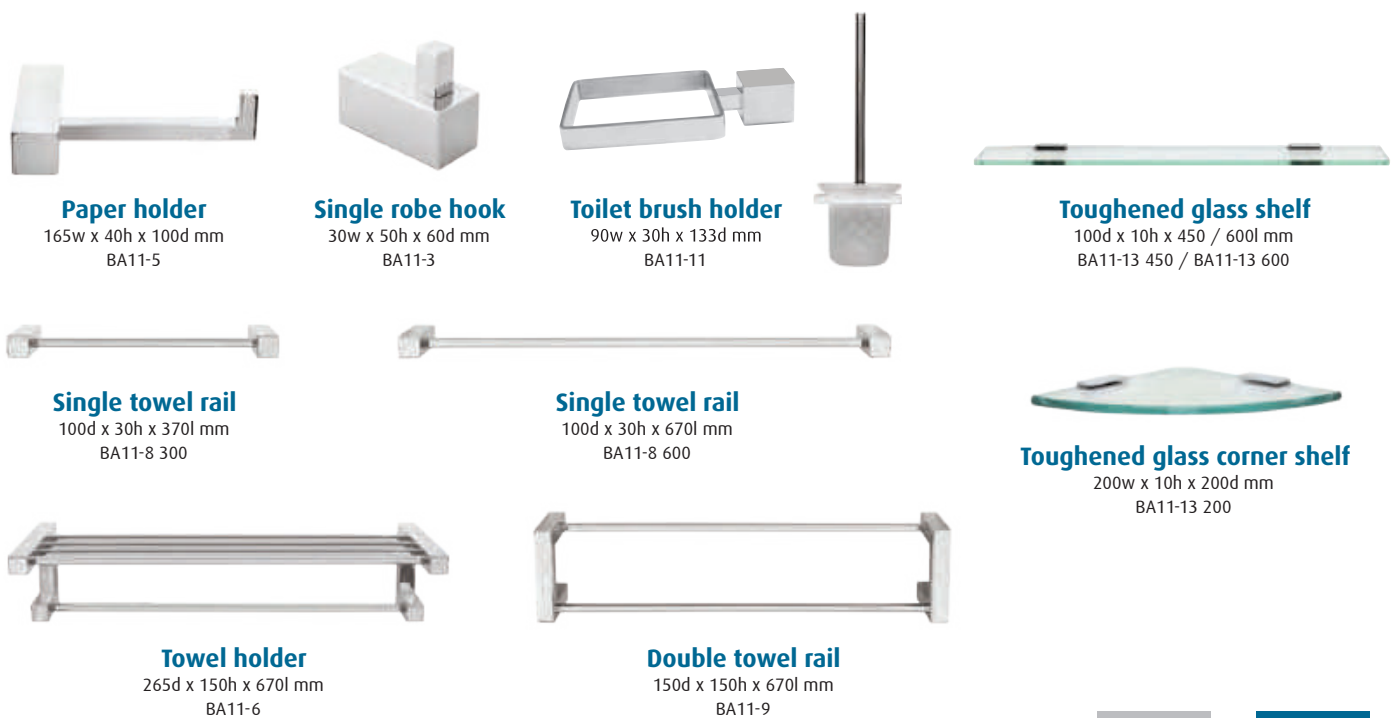

Channel & Point drains

Towel rails

Towel rails

Towel rails

accessories

tranquillity round – stainless steel

tranquillity square – stainless steel

mirror demisters