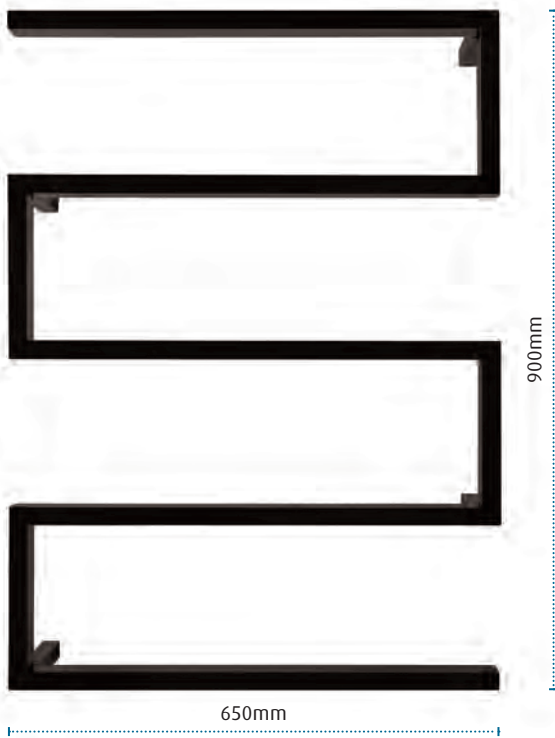

'S' 5 bar SQUARE BLACK
PSS Black