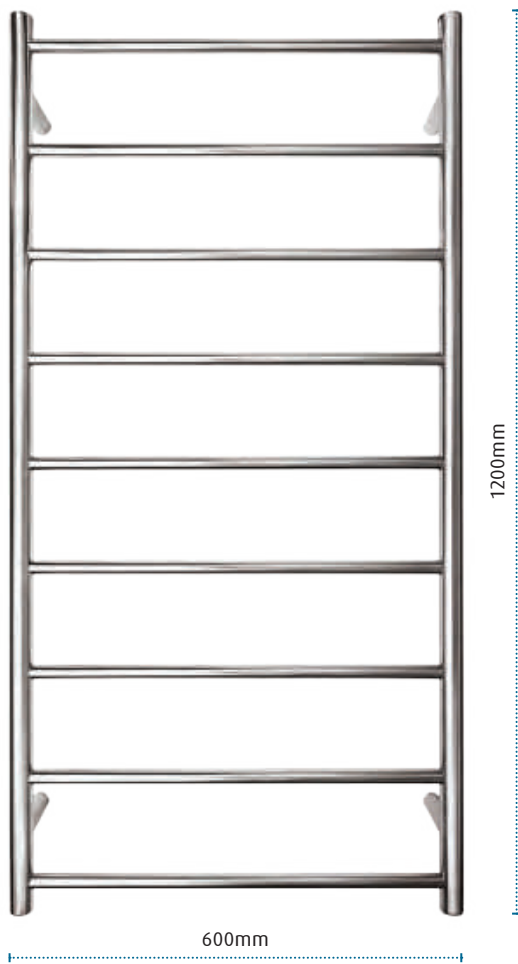

Jersey 9 bar ROUND
ER9