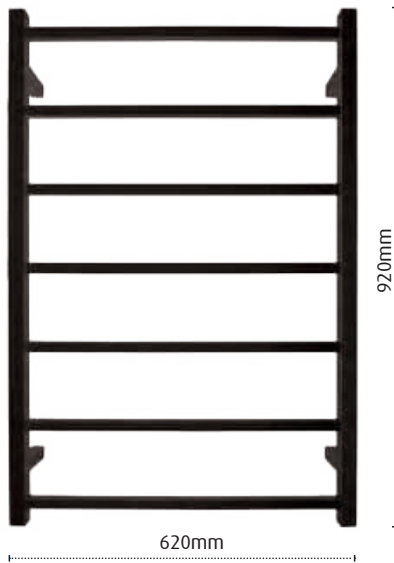

jaguar range

stainless steel with matt black finish

Heated towel rails

Jersey 7 bar SQUARE BLACK
MS7 Black