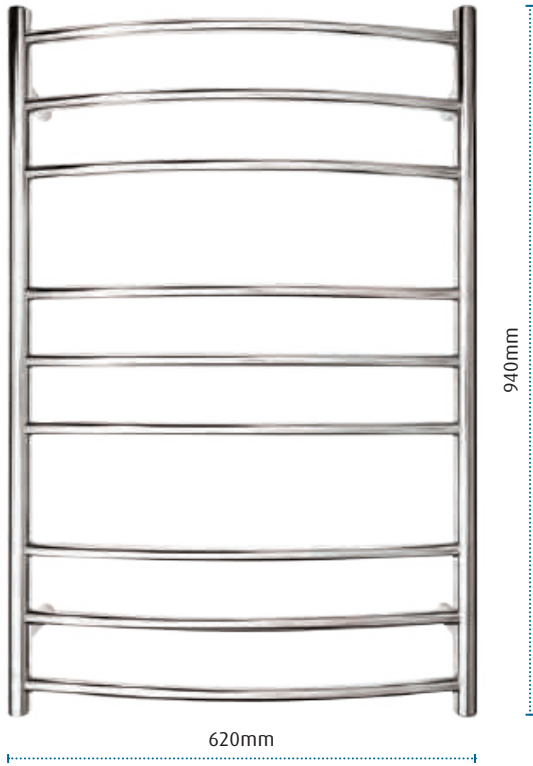

Manhattan 9 bar ROUND
MC9

15
YEAR
WARRANTY

IP45