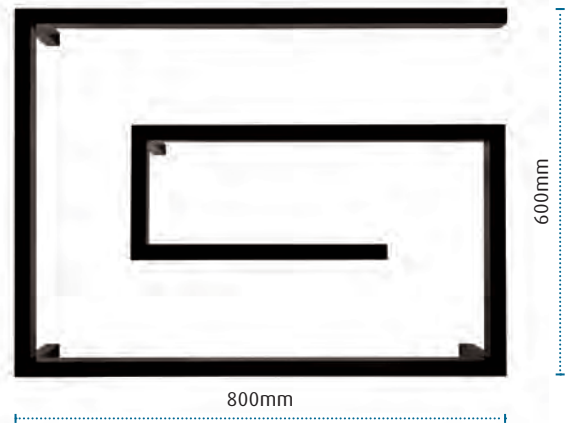

'G' 4 bar SQUARE BLACK
PSG Black

see page 29 for complete jaguar black range