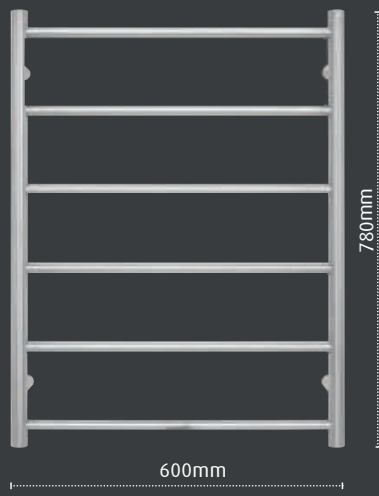

Jersey 6 bar ROUND BRUSHED
ER6 BSS