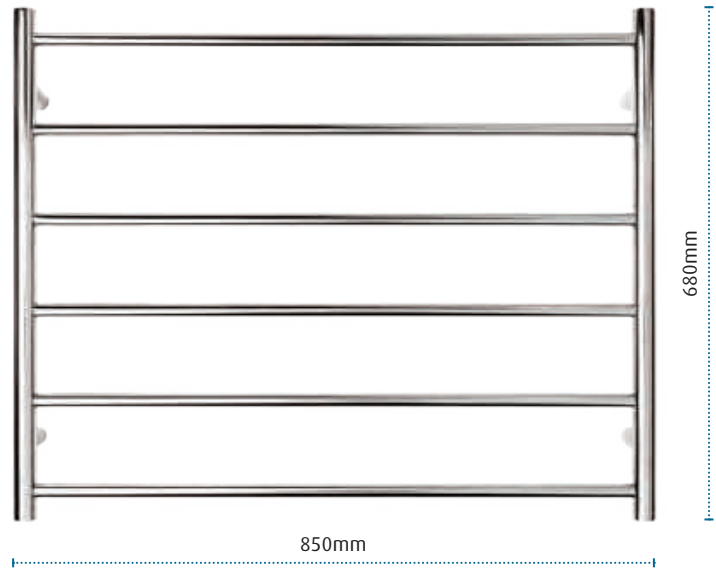

Executive 6 bar - wide ROUND
HTR-TR0602