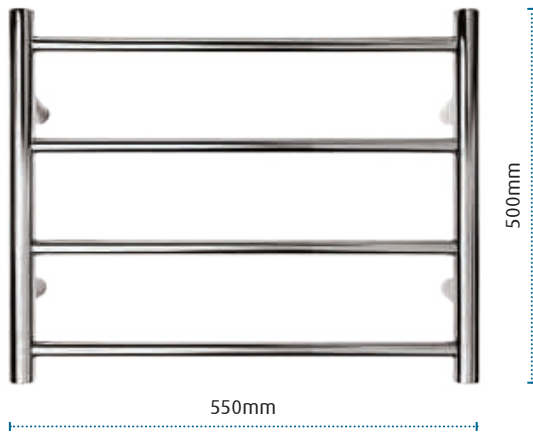

jersey round

Jersey 4 bar ROUND
ER4