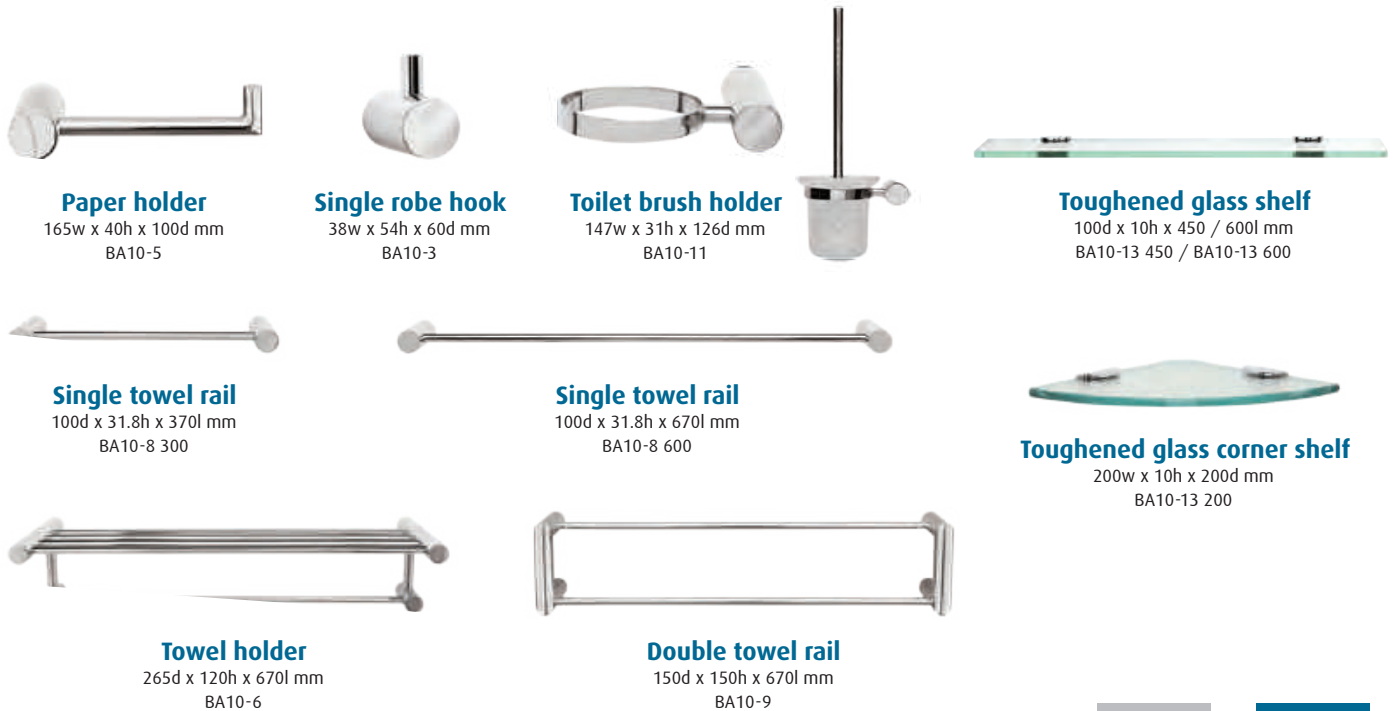

Toilet brush holder SQUARE
BRUSHED GUN-METAL
90w x 30h x 133d mm
BA11-11 GM

Single towel rail SQUARE
BRUSHED GUN-METAL
100d x 30h x 370l / 670l mm
BA11-8 300 GM / BA11-8 600 GM

Jersey towel rails

Single bars

Channel & Point drains

Towel rails

Towel rails

Towel rails

accessories

tranquillity round – stainless steel

tranquillity square – stainless steel

mirror demisters