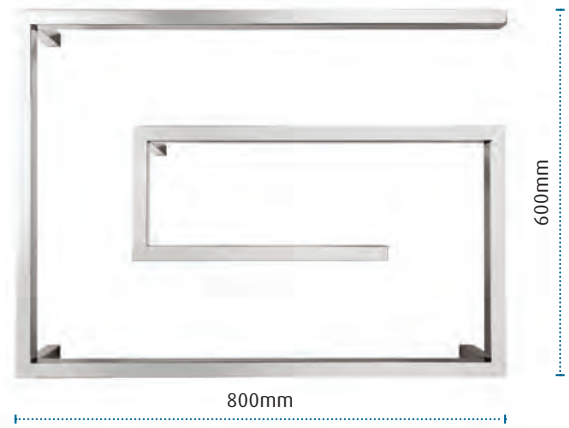

'G' 4 bar SQUARE
PSG