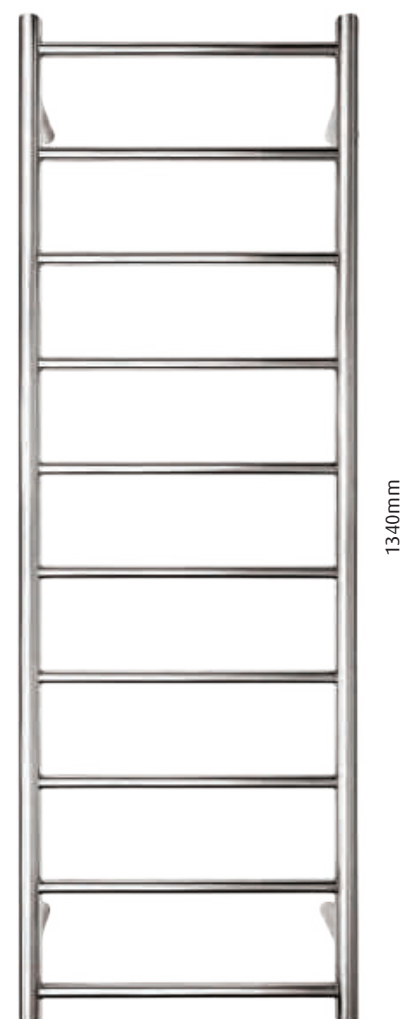

450mm

1340mm