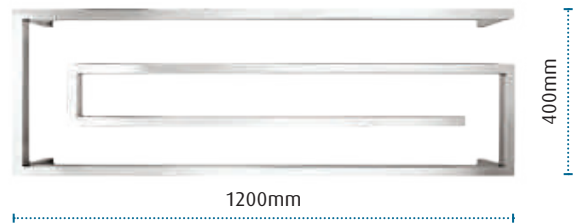

'P' 4 bar SQUARE
PSPC