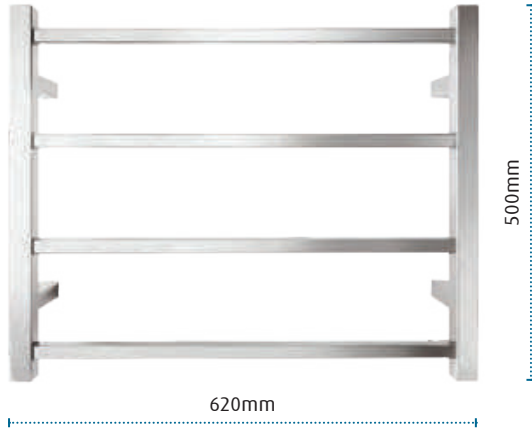

Jersey 4 bar ROUND
ER4

Jersey 6 bar ROUND
ER6

Jersey 6 bar round is also available in matt black, brushed stainless and brushed gun-metal finishes (refer pages 28-30)

Jersey 9 bar ROUND
ER9

jersey square

Jersey 4 bar SQUARE
MS4