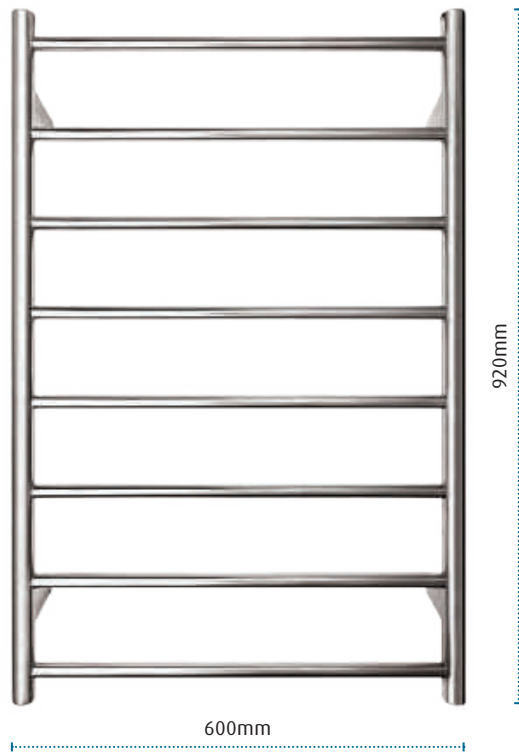

vertical bars

304 Grade Polished Stainless Steel | 22 Volt Electricity |
Top leg wiring | Removable towel hook.

Vertical bar ROUND
PRV1000

Vertical bar SQUARE
PSV1000

ensuite round

450mm

920mm

Ensuite 7 bar ROUND
MENR7

Executive 11 bar ROUND
HTR-TR1101

Executive 8 bar ROUND
HTR-TR0801

executive square

Executive 6 bar SQUARE
HTR-TS0601

Executive 6 bar - wide SQUARE
HTR-TS0602

Executive 11 bar SQUARE
HTR-TS1101

Executive 8 bar SQUARE
HTR-TS0801