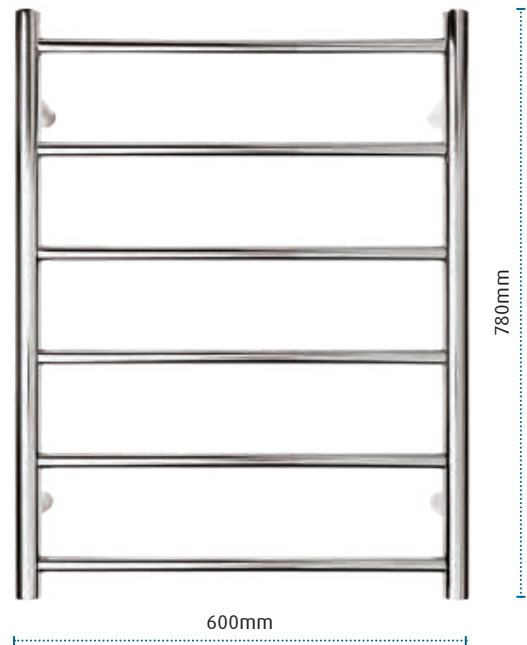

Jersey 6 bar ROUND
ER6

Jersey 6 bar round is also available in matt black, brushed stainless and brushed gun-metal finishes (refer pages 28-30)