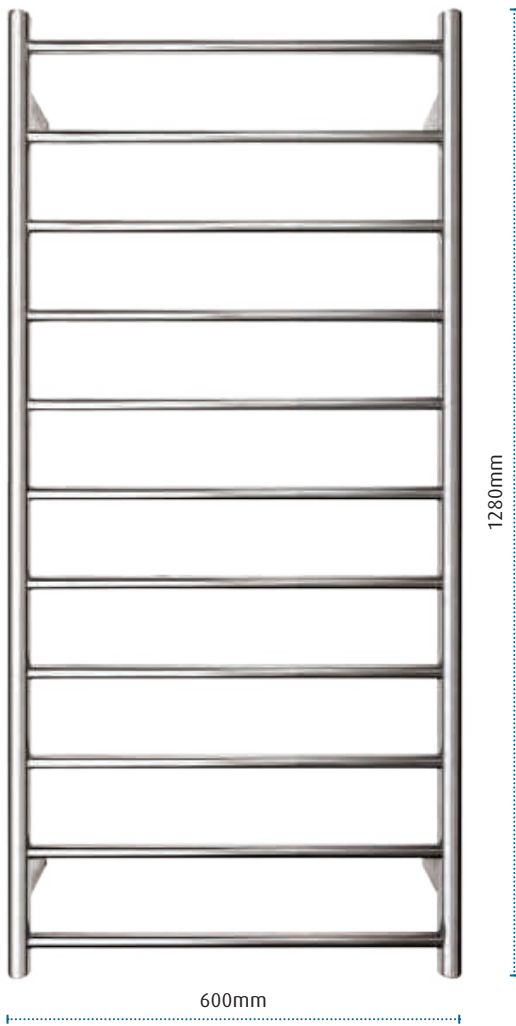

vertical bars

304 Grade Polished Stainless Steel | 22 Volt Electricity |
Top leg wiring | Removable towel hook.

Vertical bar ROUND
PRV1000

Vertical bar SQUARE
PSV1000

ensuite round

450mm

920mm

Ensuite 7 bar ROUND
MENR7

Executive 11 bar ROUND
HTR-TR1101

Executive 8 bar ROUND
HTR-TR0801

executive square

Executive 6 bar SQUARE
HTR-TS0601

Executive 6 bar - wide SQUARE
HTR-TS0602

Executive 11 bar SQUARE
HTR-TS1101

Executive 8 bar SQUARE
HTR-TS0801