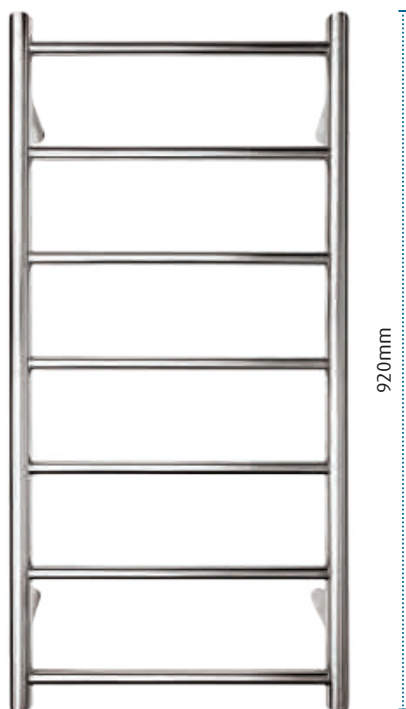

vertical bars

304 Grade Polished Stainless Steel | 22 Volt Electricity |
Top leg wiring | Removable towel hook.

Vertical bar ROUND
PRV1000

Vertical bar SQUARE
PSV1000

ensuite round

450mm

920mm

Ensuite 7 bar ROUND
MENR7