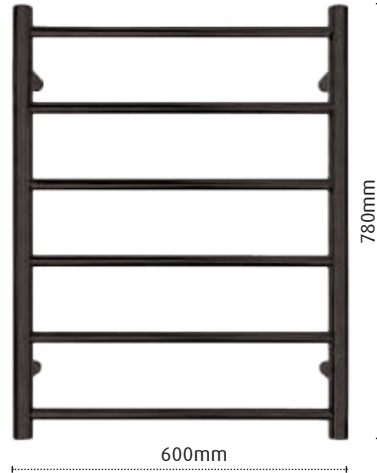

Jersey 6 bar ROUND BLACK
ER6 Black