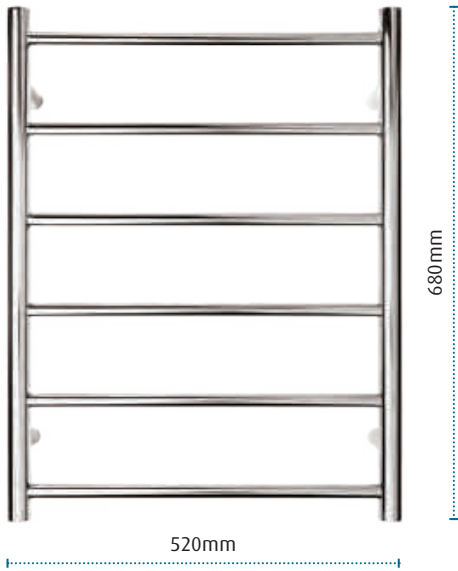

executive round

Executive 6 bar ROUND
HTR-TR0601