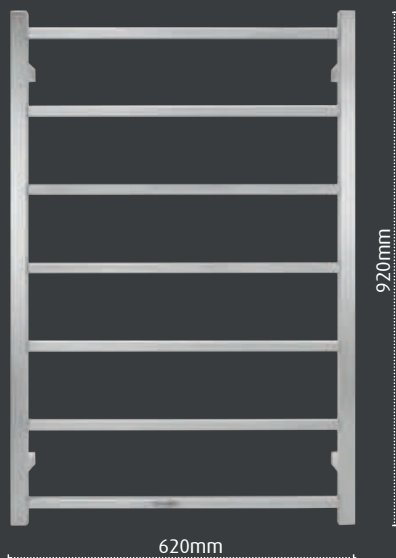

1150mm

700mm

Premium 18 bar - wide SQUARE
HTR-TS1870

850mm

510mm

Premium 14 bar SQUARE
HTR-TS1451

brushed stainless range (stainless steel with brushed finish)

Heated Towel Rails