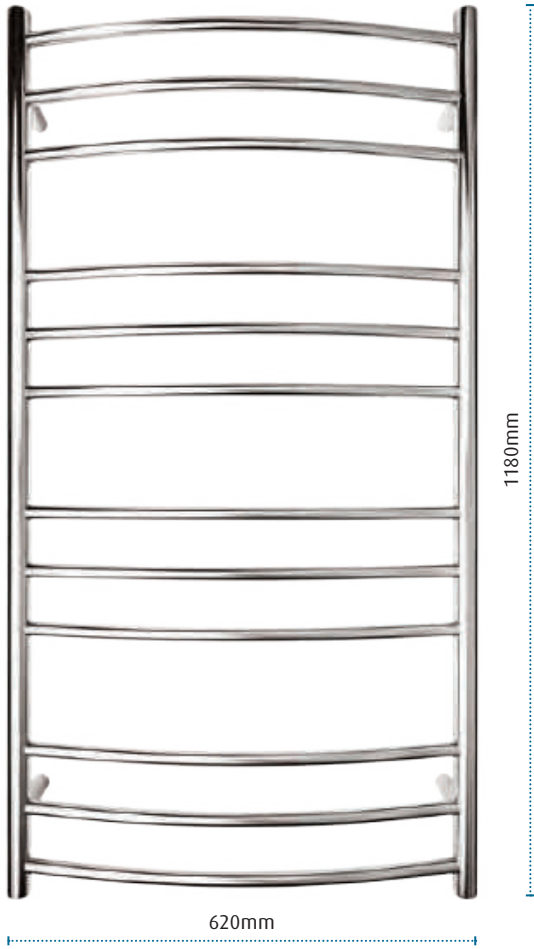

Jersey 7 bar SQUARE
MS7

Jersey 10 bar SQUARE
MS10

Jersey 7 bar square is also available in matt black, brushed stainless and brushed gun-metal finishes (refer pages 28-30)

manhattan curved round

Manhattan 6 bar ROUND
MC6