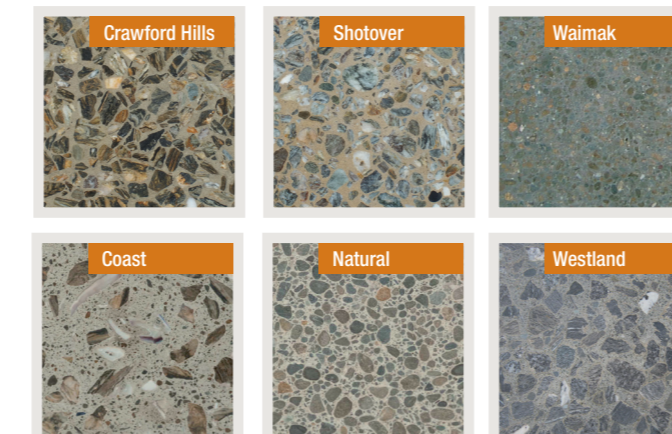

HONED CONCRETE PAVER COLOURS

Enhancement and Care of Honed Pavers

Honed pavers are a high value, quality product. We recommend sealing Honed pavers after their installation to ensure a superior finish.

CONCRETE PAVER PROFILES

Paving Sizes Nominal 40mm thickness

SIZE (MM)	NUMBER PER SQ M	KG PER PAVER
900 x 450	2.47	46
600 x 600	2.8	32
600 x 300	5.5	16
500 x 500	4	22
500 x 250	8	11
450 x 450	5	18
400 x 400	6.25	15
400 x 200	12.5	7.5
300 x 300	11	8

Honed Paving Sizes Nominal 38mm thickness

SIZE (MM)
600 x 600
600 x 300
500 x 500
500 x 250
450 x 450
400 x 400
400 x 200
300 x 300

Concrete Paving Available by Texture Nominal 40mm thickness

	SMOOTH	SANDY	YORKSTONE	EXPOSED AGGREGATE
900 x 450	900 x 450	-	-	900 x 450
600 x 600	600 x 600	600 x 600	600 x 600	600 x 600
600 x 300	600 x 300	600 x 300	600 x 300	600 x 300
500 x 500	500 x 500	-	-	500 x 500
500 x 250	500 x 250	-	-	500 x 250
450 x 450	-	-	-	450 x 450
400 x 400	400 x 400	-	-	400 x 400
400 x 200	-	-	-	400 x 200
300 x 300	300 x 300	300 x 300	300 x 300	300 x 300

Bullnose Paver Sizes Nominal 40mm thickness

	SMOOTH	SANDY	EXPOSED AGGREGATE
600 x 300	600 x 300	600 x 300	600 x 300
500 x 500	500 x 500	500 x 500	500 x 500
300 x 300	300 x 300	300 x 300	300 x 300

URBAN PORCELAIN PAVING

Urban's Porcelain range has proven itself as a real standout in our Paving collection. More than just a beautiful paver, these engineered flagstones sourced from China are designed to withstand the tough New Zealand conditions and can handle whatever life throws at them.

We call it "Life Resistant"

Made from tough compressed material that is glazed and fired in a kiln at over 1000°C, Outdoor Porcelain Paving is dense, strong, and highly abrasion-resistant, making it extremely hard-wearing, highly stain-resistant and colour fast.

Outdoor Porcelain Paving is the ideal option for your landscape. It not only provides a stunning aesthetic but is incredibly practical too. Designed with a special texture, the surface is highly slip and stain resistant making it a safe and low maintenance choice.

Being extremely durable, Porcelain Pavers will not weather or change over time but will remain the same for many decades to come.

If you are looking for a stunning, low maintenance option for your outdoor area, choose Outdoor Porcelain Paving.