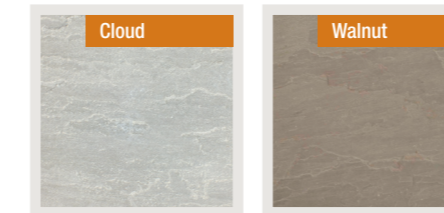

SANDSTONE COLOURS

GRANITE

Urban Granite has become an increasingly popular choice for paving due to its superior slip resistance.

These super durable, low maintenance pavers available in black, grey and white in a modern Standard, Dropface and Double Pencil Edge finish make an impressive statement in your landscape.