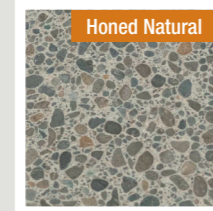

Honed pavers features the subtle tones of natural aggregates from outback river stones and beach aggregates which are all exposed in a polished concrete finish. Urban offer 5 styles of honed concrete pavers and can also manufacture custom pavers using your own supplied aggregate.