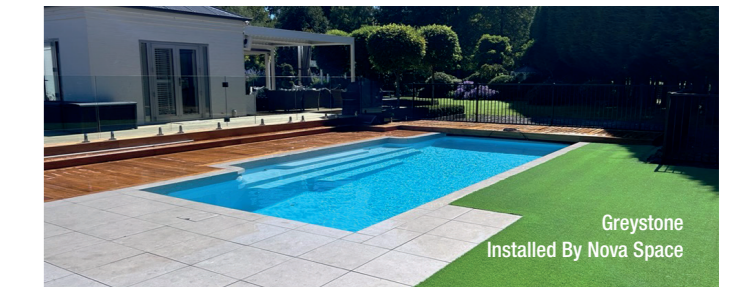

URBAN CONCRETE PAVING

Urban Paving have been in the business of manufacturing quality concrete pavers for more than 20 years. Over this time we have developed an extensive range of natural wet cast pavers to suit every style and add value to your outdoor space.

We have the quality and the range!

Available in 5 different textures and a variety of colours, whatever your budget and style, we have the concrete paving for you.

Urban Concrete Pavers are made with the highest quality materials and locally sourced, sustainable products where possible. Each and every paver is carefully manufactured at our premises in Christchurch, where temperature, humidity and other variable conditions are controlled. This ensures your paving is of the highest quality and will stand the test of time.

Standard Urban Concrete Colours

EXPOSED AGGREGATES

TEXTURES

We offer 5 different textures in our concrete paving range: Sandy, Smooth, Exposed Aggregate, Honed and Yorkstone, all of which meet slip resistance standards. Our range of sizes, colours and finishes means we have paving to suit every space and style.

Smooth textured pavers provide a classic and timeless look to your paved area. Smooth texture pavers are available in our standard Urban colours and we can also manufacture non-standard and custom colours.

Urban Paving's Sandy textured pavers have a grainy finish which is highly slip-resistant. A safer choice for pool surrounds or areas where weather conditions may compromise the surface grip of the pavers. Sandy texture pavers are available in our standard Urban colours and we can also manufacture non-standard and custom colours.