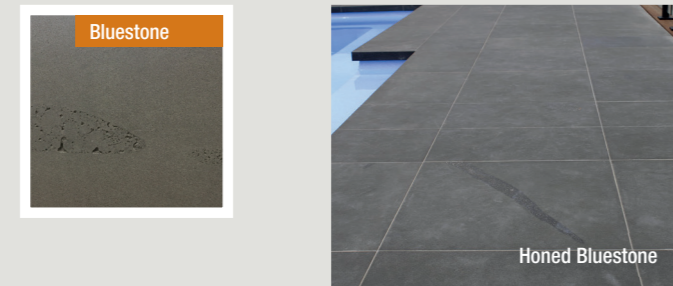

URBAN NATURAL STONE PAVING

BLUESTONE

Urban Bluestone provides a contemporary feel while still retaining its unique charm and character.

Part of this charm is the honeycombing that runs through the stone; a naturally-occurring pitted pattern which creates a pumice-like texture. Available in Standard and Dropface finishes, Honed Bluestone is a stunning choice for all outdoor areas.

BLUESTONE PAVER SIZES

BLUESTONE	
TEXTURE	HONED
Stock sizes available (mm)	900 x 600 x 20 600 x 600 x 20 600 x 300 x 20
Coping style	Dropface 600 x 400 x 60/30 600 x 300 x 60/30 Corner Pieces int 480 x 480 x 60/30 ext 400 x 400 x 60/30

Custom sizes and shapes available on request.

BLUESTONE TEXTURE

URBAN NATURAL STONE PAVING

SANDSTONE

Urban Sandstone has a special character all of its own with each paver being unique in both colour and texture.

Being extremely hardwearing it weathers beautifully in our natural environment. Available in Standard, Bullnose and Dropface finishes, Sandstone is a beautiful paver for any outdoor space.

SANDSTONE PAVER SIZES

CLOUD OR WALNUT	
TEXTURE	NATURAL SPLIT
Stock sizes available (mm)	900 x 600 x 20 600 x 600 x 20 600 x 300 x 20
Coping style	Bullnose 600 x 600 x 40/25 Dropface 600 x 400 x 60/30

Custom sizes and shapes available on request.