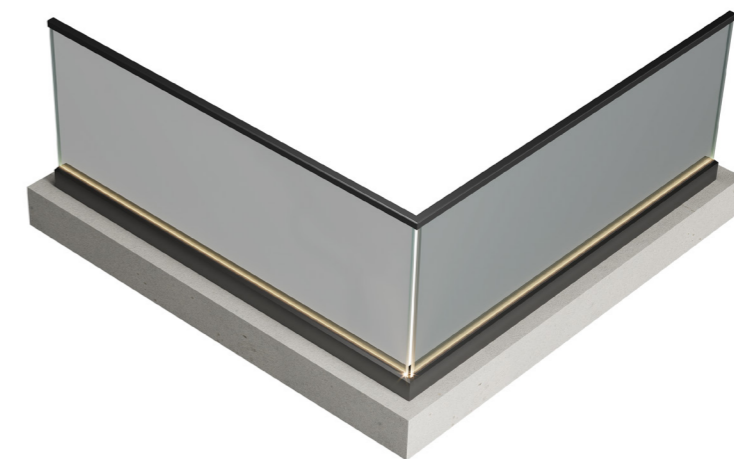

VIOLET

OUTDOOR
LIVING

VIOLET

Minimal separation way for exteriors...

Violet is a glass balustrade system that can be applied in various application areas with its modern and minimalistic design. System provides the simplicity and elegance demanded by today's world at the same time and creates an effective solution with its straight lines. It is both a safety barrier and protects your living space against wind and various other elements.

When the clean lines of the glass balustrade match with the modern finish it will enable you to have experience of the glass elegance by providing the optimum result as an architectural solution.

Thanks to its transparent appearance, it does not create an obstacle between inside and outside and protects you against external influences with its strong protection effect.

Violet is an ideal option for structural glass solutions that creates no obstruction insight through a space with a minimal contemporary finish throughout for use as frameless balustrades.

The stylish lighting solution that can be integrated into the system creates distinguished features.

■ Led Stripe Dimmer Lighting

Installation & Base Options

Compact & Easy Assembly

The system reaches its compact outlook with simple and quick installation steps.

Smooth Edge Connection

Clean appearance in the corner points.