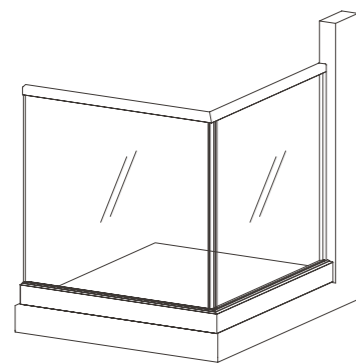

■ Led Stripe Dimmer Lighting

Installation & Base Options

Compact & Easy Assembly

The system reaches its compact outlook with simple and quick installation steps.

Smooth Edge Connection

Clean appearance in the corner points.

Technical Details

Glazing	8+1.52 pvb+8 mm laminated glass
Max. size for single system	6000x1000 mm (three modules)
Max. width for single module	2000 mm
Max. height for single module	1000 mm
Aluminum base profile	70x95 mm
Surface finish	Electrostatic powder-coating
Lighting operation	Switch, remote control options
Automation	N/A
Led Stripe Dimmer lighting	optional
Control unit	optional
Hand rail	optional