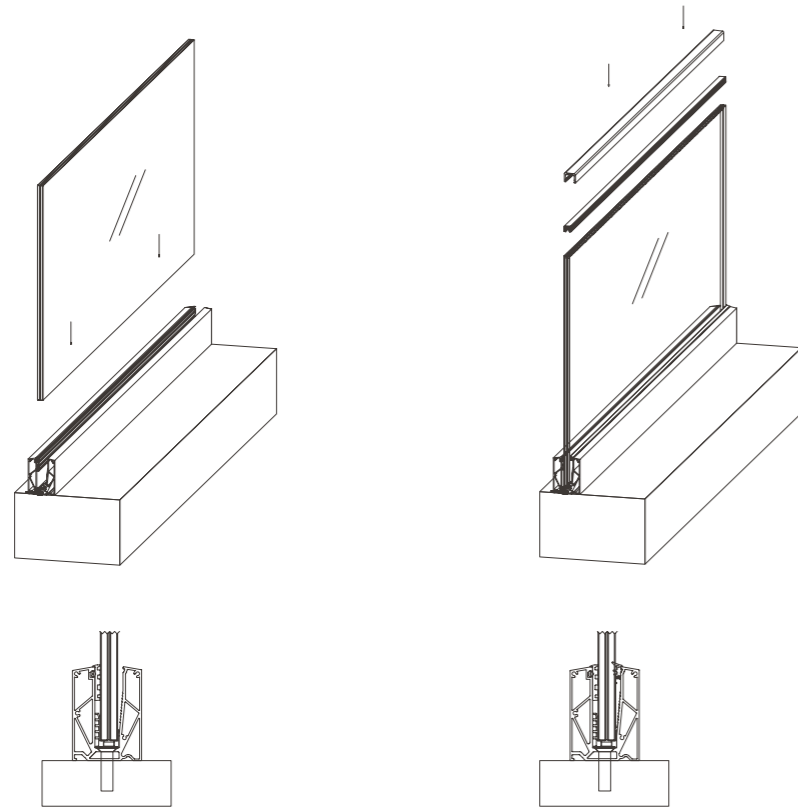

■ Led Stripe Dimmer Lighting

Installation & Base Options

Compact & Easy Assembly

The system reaches its compact outlook with simple and quick installation steps.

Smooth Edge Connection

Clean appearance in the corner points.

Technical Details

Glazing	8+1.52 pvb+8 mm laminated glass
Max. size for single system	6000x1000 mm (three modules)
Max. width for single module	2000 mm
Max. height for single module	1000 mm
Aluminum base profile	70x95 mm
Surface finish	Electrostatic powder-coating
Lighting operation	Switch, remote control options
Automation	N/A
Led Stripe Dimmer lighting	optional
Control unit	optional
Hand rail	optional