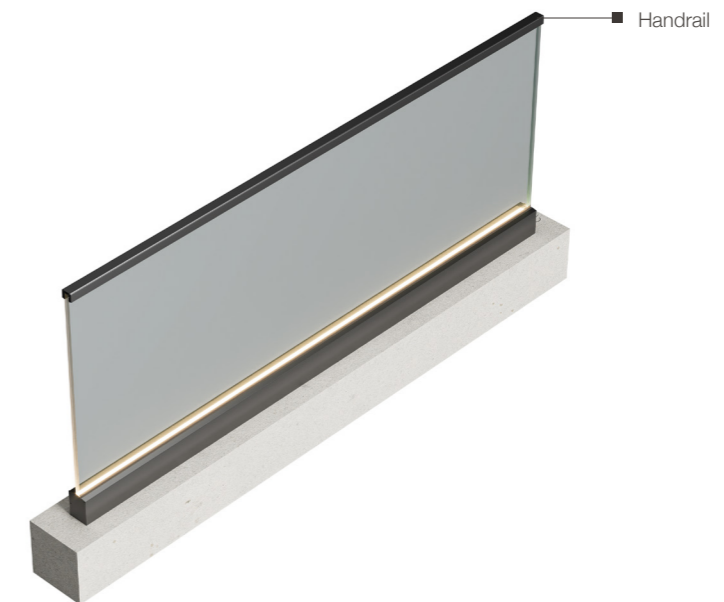

VIOLET

OUTDOOR
LIVING

VIOLET

Minimal separation way for exteriors...

Violet is a glass balustrade system that can be applied in various application areas with its modern and minimalistic design. System provides the simplicity and elegance demanded by today's world at the same time and creates an effective solution with its straight lines. It is both a safety barrier and protects your living space against wind and various other elements.

When the clean lines of the glass balustrade match with the modern finish it will enable you to have experience of the glass elegance by providing the optimum result as an architectural solution.

Thanks to its transparent appearance, it does not create an obstacle between inside and outside and protects you against external influences with its strong protection effect.

Violet is an ideal option for structural glass solutions that creates no obstruction insight through a space with a minimal contemporary finish throughout for use as frameless balustrades.

The stylish lighting solution that can be integrated into the system creates distinguished features.

■ Led Stripe Dimmer Lighting

Installation & Base Options

Compact & Easy Assembly

The system reaches its compact outlook with simple and quick installation steps.

Smooth Edge Connection

Clean appearance in the corner points.