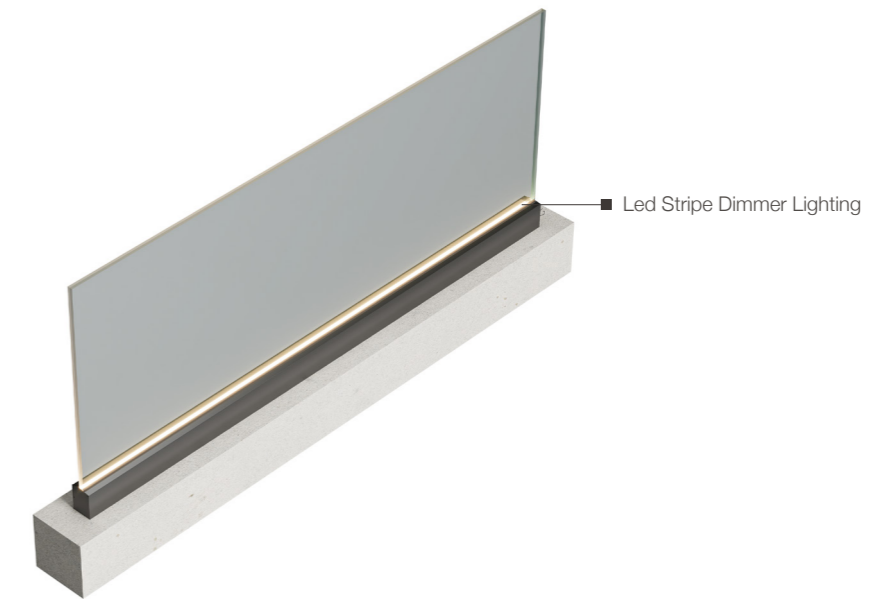

VIOLET

OUTDOOR
LIVING

VIOLET

Minimal separation way for exteriors...

Violet is a glass balustrade system that can be applied in various application areas with its modern and minimalistic design. System provides the simplicity and elegance demanded by today's world at the same time and creates an effective solution with its straight lines. It is both a safety barrier and protects your living space against wind and various other elements.

Violet is an ideal option for structural glass solutions that creates no obstruction insight through a space with a minimal contemporary finish throughout for use as frameless balustrades.

The stylish lighting solution that can be integrated into the system creates distinguished features.

It enables you to design a minimal, aesthetically neat and functional glass barrier between levels with no visible fixings.

Led Stripe Dimmer Lighting illuminates all around the system and creates a warm atmosphere. Dimmable Soft Led Stripe lighting on sides within the structure provides intensity of day light or cool white options.

■ Led Stripe Dimmer Lighting

Installation & Base Options

Compact & Easy Assembly

The system reaches its compact outlook with simple and quick installation steps.

Smooth Edge Connection

Clean appearance in the corner points.