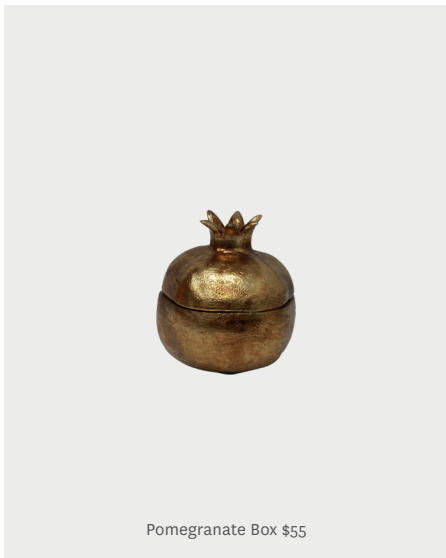

Audry Stripe Cushion Cover 60x40cm \$88

Audry Stripe Cushion Cover 60cmSq \$99

Herringbone Stripe Cushion Cover 50cmSq \$84

1.

2.

1. Ursa Bowl Short \$179, Pebbles Candleholder Large \$23.50, Pebbles Candleholder Small \$19.50, Cora Vase \$89, 2. Twist Table Lamp Base Tall 67cmH \$225, Pleated Linen Shade 35cmD White \$65, Saskia Bedside Table Natural 50cmLx36cmWx75cmH \$840, 3. Herringbone Stripe Cushion Black Spice \$84, Herringbone Stripe Throw Black Spice \$239, Pomegranate Box \$55, 4. Herman Planter Large \$156, Small \$119

*Recommended Retail Prices only. Prices may vary between retailers.*

Dax 5 Light Candleabra \$205

Paprika Plaid Tassel Throw \$139

Blue Brown Plaid Tassel Throw \$139

Beige Brown Plaid Fringe Throw \$139

Grey Brown Plaid Tassel Throw \$139