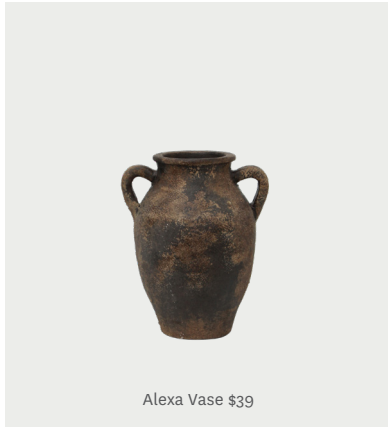

Organic Shapes

Bring the beauty of nature into your home with perfectly imperfect pieces, each showcasing the raw elegance of earthy toned terracotta.