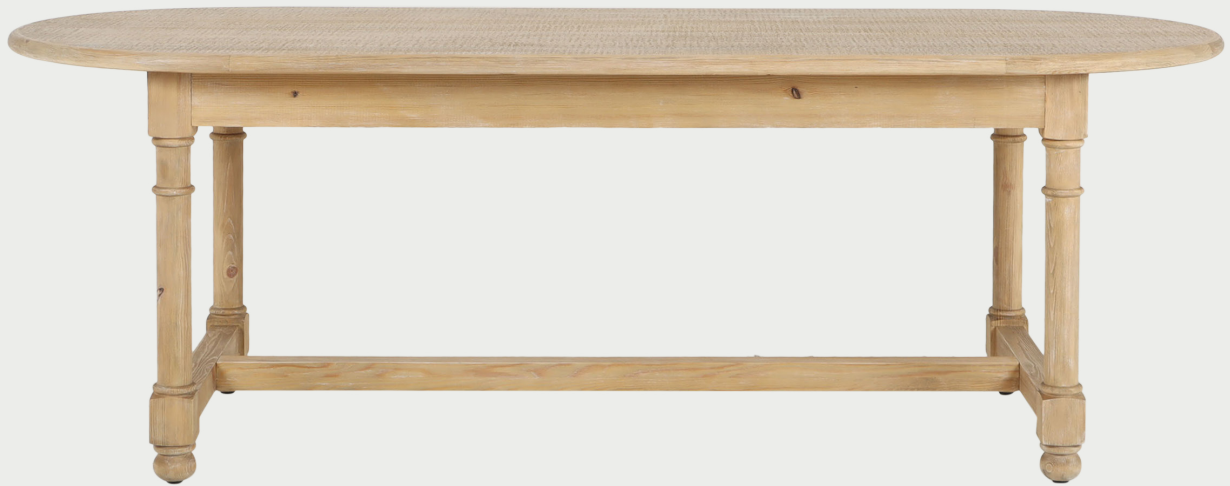

*Recommended Retail Prices only. Prices may vary between retailers.*

26.

*The Elodie dining table captures the essence of modern farmhouse design. Featuring a stretcher base and turned legs, this rustic style table is made from the finest Finland Pine in a natural light wood colour. The rounded ends of the table allow 8-10 people to be seated comfortably.*