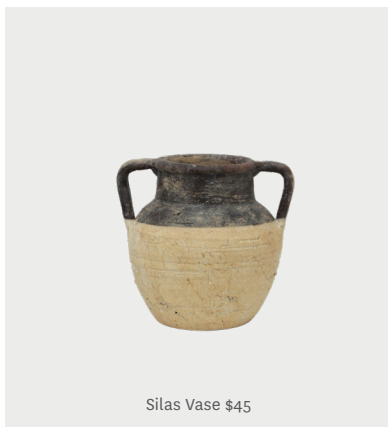

Cora Jug $135

Silas Vase $45