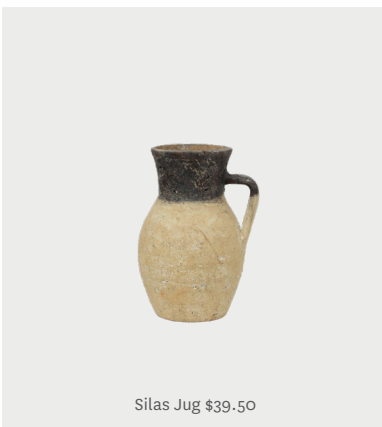

Cora Jug \$135

Cora Vase \$89

Ursa Bowl  
Tall \$275, Short \$179

Silas Vase \$45

Silas Jug \$39.50

Stone Glazed Terracotta Pot \$25  
Brown Glazed Terracotta Pot \$42

## *Rustic Charm*

*Honouring our heritage with a fresh and modern perspective. Bring warmth into your home on cool winter days with rich earthy tones and layering textures.*

**From Left:** Ellsworth Chair Off White 89cmLx91cmWx76cmH \$3,575, Benny Side Table 50cmLx50cmWx60cmH \$475, Hammered Large Round Lampbase \$350, Dume Sofa Sand Linen 231cmLx99cmWx86cmH \$6,595, Rhone Coffee Table 140cmLx69cmWx45cmH \$1,850, Twist Floor Lamp Floor Base 126cmH \$385