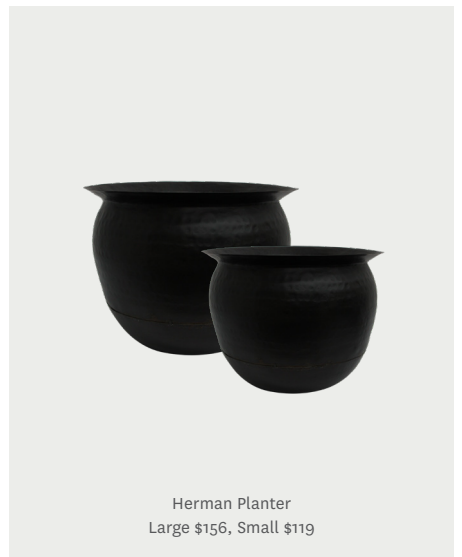

Wave Circle Mirror Large \$325

Wave Circle Mirror Small \$245

Valley Landscape Wall Art \$155

Wave Oval Mirror Large \$395

Wave Oval Mirror Small \$245

Herman Planter  
Large \$156, Small \$119

Fray Stripe Cushion Cover 60x40cmSq \$92

Prudence Stripe Cushion Cover 50cmSq \$89

Edith Black Cushion Cover 60cmSq \$95

Classic Ribbed Vase Narrow \$65

Classic Ribbed Vase Wide \$59

Hand Blown Bulb Vase \$68

Josephine Mirror \$860

Elephant Bookends \$156