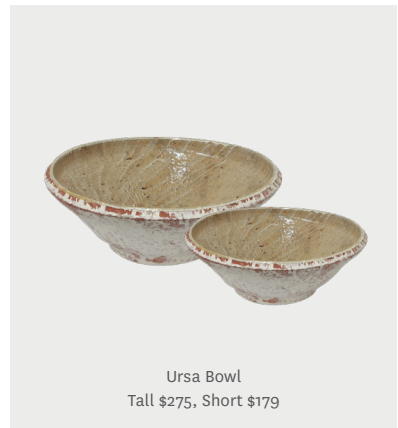

Atticus Jug $69