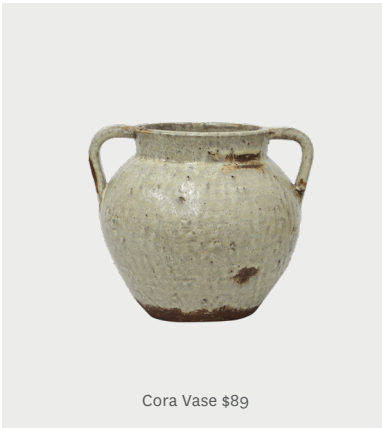

## Organic Shapes

*Bring the beauty of nature into your home with perfectly imperfect pieces, each showcasing the raw elegance of earthy toned terracotta.*

Alexa Vase \$39

Kyros Vase \$77

Atticus Jug \$69

Cora Jug \$135

Cora Vase \$89

Ursa Bowl  
Tall \$275, Short \$179

Silas Vase \$45

Silas Jug \$39.50

Stone Glazed Terracotta Pot \$25  
Brown Glazed Terracotta Pot \$42