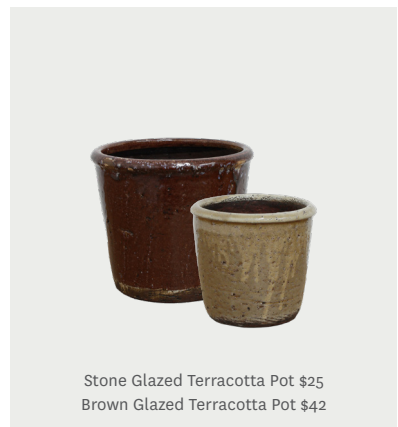

Cora Jug \$135

Cora Vase \$89

Ursa Bowl  
Tall \$275, Short \$179

Silas Vase \$45

Silas Jug \$39.50

Stone Glazed Terracotta Pot \$25  
Brown Glazed Terracotta Pot \$42