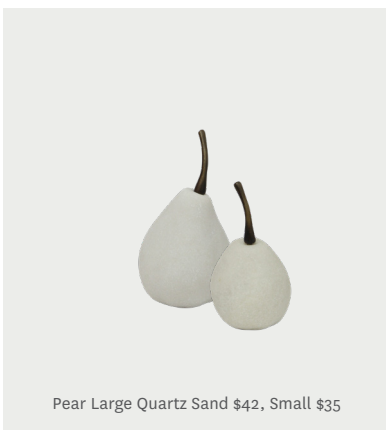

Ribbon Sculpture Small \$79

Pear Large Quartz Sand \$42, Small \$35

Decorative Knot \$49.50

Trojan Horse Sculpture \$56

8.

*Crafted to perfection, this piece features a gold and brown marble finish that elevates its aesthetic allure. The two-tier design not only enhances its functionality but also allows for ample space to display your favorite beverages and glassware in style.*