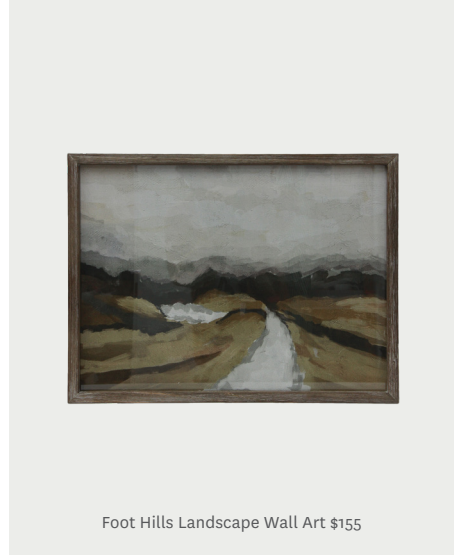

Slatted Bookcase 120cmLx48cmWx212cmH \$6,450

Slatted Display Cabinet 120cmLx50cmWx202cmH \$5,400

Slatted Sideboard 180cmLx50cmWx70cmH \$3,750

Edwin Marble and Wood Console Table \$2,149

Foot Hills Landscape Wall Art \$155

Wave Circle Mirror Large \$325

Wave Circle Mirror Small \$245

Valley Landscape Wall Art \$155

Wave Oval Mirror Large \$395

Wave Oval Mirror Small \$245

Herman Planter  
Large \$156, Small \$119

Fray Stripe Cushion Cover 60x40cmSq \$92