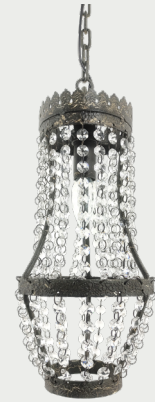

Rhino Bookends \$156

## *Crisp Winter Mornings*

*Wrap yourself in luxurious comfort with our charcoal velvet bedding. Perfect for adding a layer of warmth on those chilly winter nights.*

Coal Velvet Bedspread  
Queen \$895, King/Super King \$949

Coal Velvet Euro Cover (2PC) \$229

Audra Petite Chandelier 18cmDiax40cmH \$325

Magnolia Charcoal Cushion Cover \$69.50

Magnolia Light Blue Cushion Cover \$69.50

Saskia Bedside Table Black \$695

Belle Vie Mantle Mirror Aged Black  
80cmLx100cmH \$890