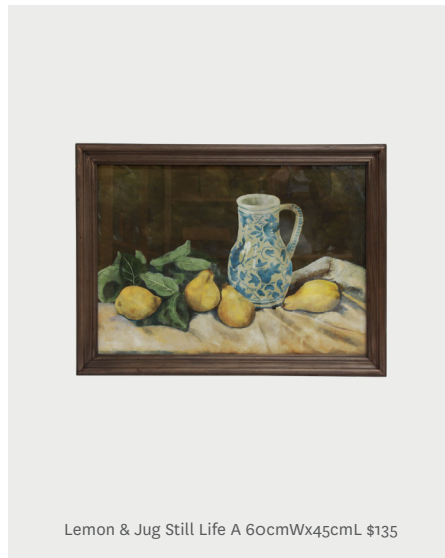

Audry Stripe Cushion Cover 60x40cm \$88

Audry Stripe Cushion Cover 60cmSq \$99

Herringbone Stripe Cushion Cover 50cmSq \$84

1.

2.

1. Ursa Bowl Short \$179, Pebbles Candleholder Large \$23.50, Pebbles Candleholder Small \$19.50, Cora Vase \$89, 2. Twist Table Lamp Base Tall 67cmH \$225, Pleated Linen Shade 35cmD White \$65, Saskia Bedside Table Natural 50cmLx36cmWx75cmH \$840, 3. Herringbone Stripe Cushion Black Spice \$84, Herringbone Stripe Throw Black Spice \$239, Pomegranate Box \$55, 4. Herman Planter Large \$156, Small \$119

*Recommended Retail Prices only. Prices may vary between retailers.*

Dax 5 Light Candleabra \$205

Paprika Plaid Tassel Throw \$139

Blue Brown Plaid Tassel Throw \$139

Beige Brown Plaid Fringe Throw \$139

Grey Brown Plaid Tassel Throw \$139