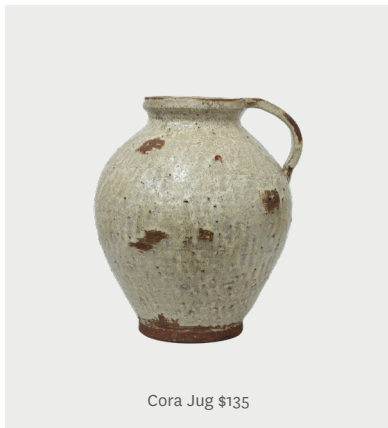

## Organic Shapes

*Bring the beauty of nature into your home with perfectly imperfect pieces, each showcasing the raw elegance of earthy toned terracotta.*

Alexa Vase \$39

Kyros Vase \$77

Atticus Jug \$69