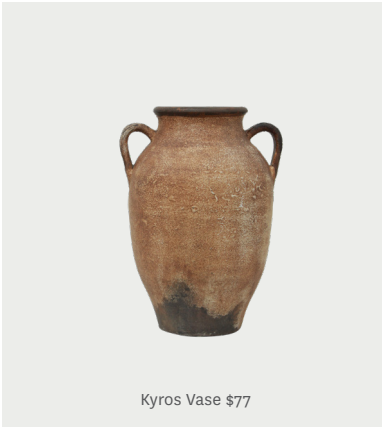

Organic Shapes

Bring the beauty of nature into your home with perfectly imperfect pieces, each showcasing the raw elegance of earthy toned terracotta.