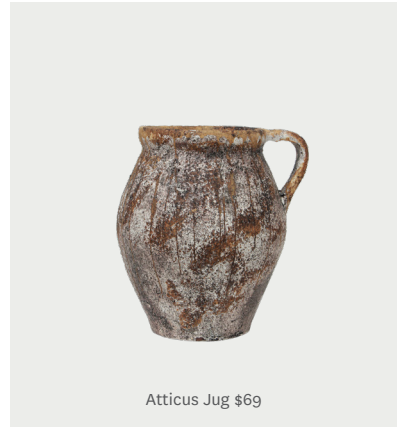

Eddie Gold Candleholder  
Large \$65, Medium \$55, Small \$45

Romanee Large Wine Bucket \$420

Flower Candleholder  
Large \$59, Medium \$54, Small \$49

## Organic Shapes

*Bring the beauty of nature into your home with perfectly imperfect pieces, each showcasing the raw elegance of earthy toned terracotta.*

Alexa Vase \$39

Kyros Vase \$77

Atticus Jug \$69

Cora Jug \$135

Cora Vase \$89

Ursa Bowl  
Tall \$275, Short \$179

Silas Vase \$45

Silas Jug \$39.50

Stone Glazed Terracotta Pot \$25  
Brown Glazed Terracotta Pot \$42

## *Rustic Charm*

*Honouring our heritage with a fresh and modern perspective. Bring warmth into your home on cool winter days with rich earthy tones and layering textures.*

**From Left:** Ellsworth Chair Off White 89cmLx91cmWx76cmH \$3,575, Benny Side Table 50cmLx50cmWx60cmH \$475, Hammered Large Round Lampbase \$350, Dume Sofa Sand Linen 231cmLx99cmWx86cmH \$6,595, Rhone Coffee Table 140cmLx69cmWx45cmH \$1,850, Twist Floor Lamp Floor Base 126cmH \$385