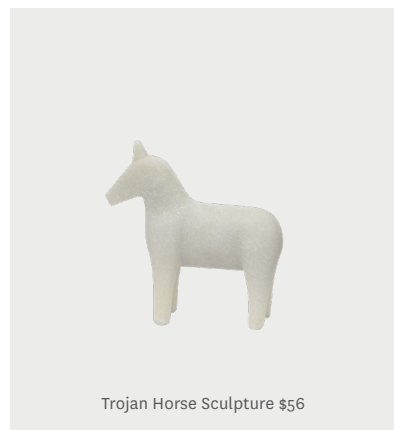

## *Sculptural Art*

*Inspired by the rich heritage of classical sculpture, these styles are perfect for adding a touch of elegance to any interior space.*

Infinity Sculpture on Base \$229

Infinity Sculpture Lying Down \$169

Ribbon Sculpture Small \$79

Pear Large Quartz Sand \$42, Small \$35

Decorative Knot \$49.50

Trojan Horse Sculpture \$56

8.

*Crafted to perfection, this piece features a gold and brown marble finish that elevates its aesthetic allure. The two-tier design not only enhances its functionality but also allows for ample space to display your favorite beverages and glassware in style.*