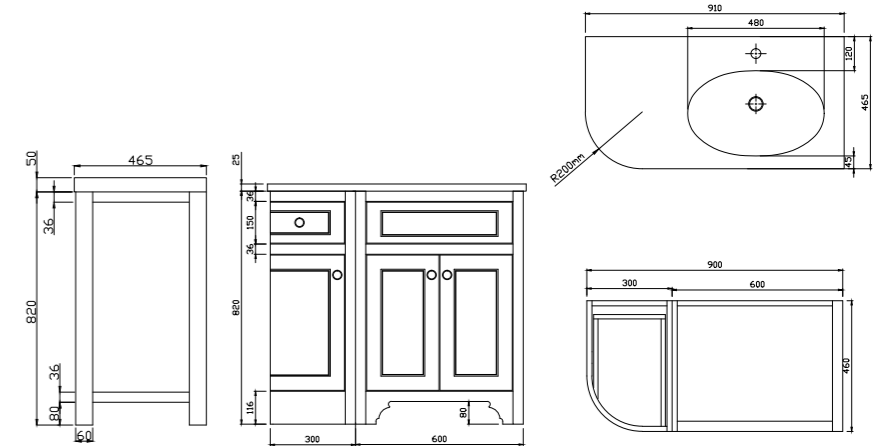

900mm W x 465mm D x 845mm H
KZENG900RGY Grey