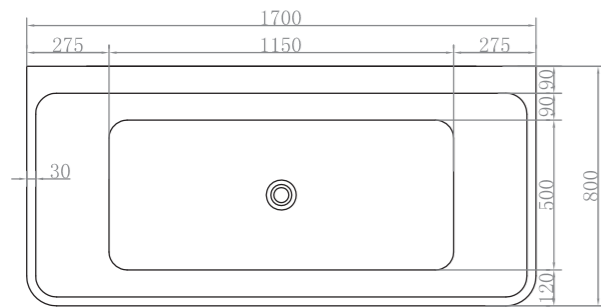

The Smith Back to wall acrylic bath

BPBA8356-170 1700mm L x 800mm W x 600mm H (**Shown**)

BPBA8356-150 1500mm L x 800mm W x 600mm H

Available in gloss white or matte white