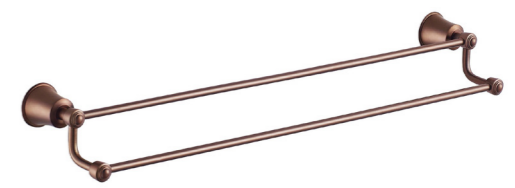

FWL7629
Shower tower and mixer with 1 spray function
handshower, oil rubbed bronze
1150mm high x 720mm reach
WELS 3 star 9L/min

FWL8303
Shower divert mixer
oil rubbed bronze, Ø168mm faceplate

FWL15
Wall mounted rain shower, oil rubbed bronze
Ø225mm x 400mm reach
WELS 3 star 9L/min

FWL27
Wall mount bath spout,
oil rubbed bronze
220mm reach

LIBERTY ACCESSORIES

FWL8303
Shower or bath mixer,
oil rubbed bronze, Ø168mm faceplate

FWL8989
Toilet roll holder, oil rubbed bronze
210mm wide x 62mm deep

FWL8982
Double towel rail, oil rubbed bronze
650mm wide x 112mm deep

FWL8985
Towel ring, oil rubbed bronze
245mm wide x 62mm deep

FWL8988
Robe hook, oil rubbed bronze

FWL9269 (without overflow)
FWL9269O (with overflow)
Clickclak waste 32mm, oil rubbed bronze