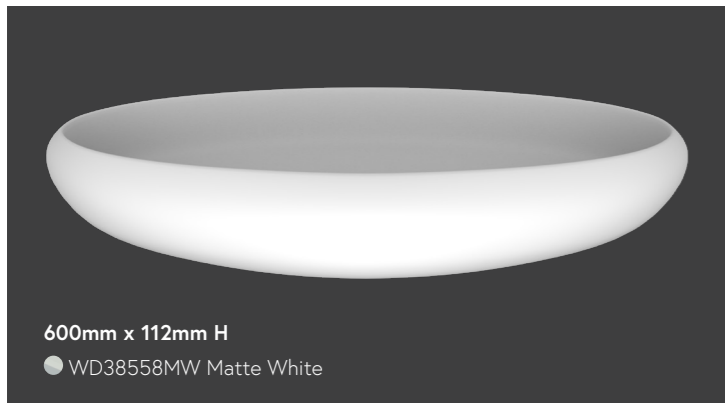

WD3857SQ

600mm W x 415mm D x 105mm H
 ● WD3862WH Gloss White with tap hole (shown)
 ● WD3862WHA Gloss White no tap hole

410mm W x 415mm D x 105mm H
 ● WD3861WH Gloss White with tap hole (shown)
 ● WD3861WHA Gloss White no tap hole

380mm W x 380mm D x 110mm H
 ● WD38336WH Gloss White

WD38334BMB

WD38499BL

600mm x 112mm H
● WD38558MW Matte White

WD38558MW

Ø400 x 120mm H
● WD38576MW Matte White

WD38576MW

Ø400 x 112mm H
● WD38587MW Matte White