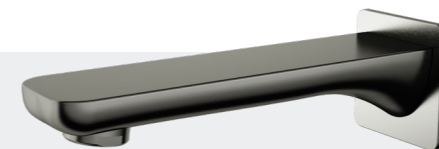

THE FLINT RANGE | GUN METAL

Mains pressure tapware with classic modern square lines

FWF8406GM
Wall mounted rain shower, gun metal
80mm w x 140mm h faceplate
WELS 3 star 9L/min

FWF8516GM
Ceiling mounted rain shower, gun metal
80mm w x 200mm h faceplate
WELS 3 star 9L/min

FWF8303GM
Shower or bath mixer, gun metal
80mm w x 140mm h faceplate

FWF2037GM
Shower divert mixer, gun metal
80mm w x 200mm h faceplate