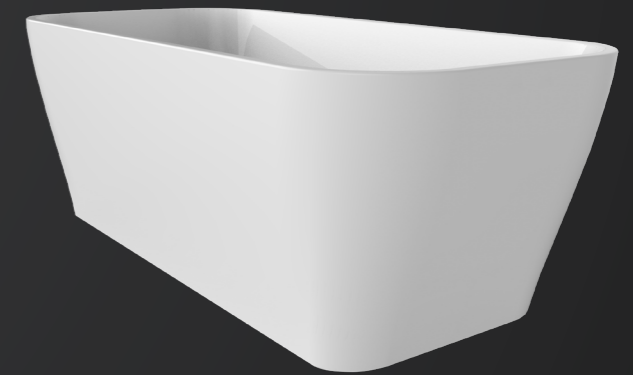

THE SMITH | BACK TO WALL

AVAILABLE IN 1500MM & 1700MM GLOSS OR MATTE WHITE FINISH

THE SMITH | BACK TO WALL CORNER (LEFT AND RIGHT)

AVAILABLE IN GLOSS WHITE FINISH

THE SMITH | FREESTANDING

AVAILABLE IN 1500MM & 1700MM GLOSS OR MATTE WHITE FINISH