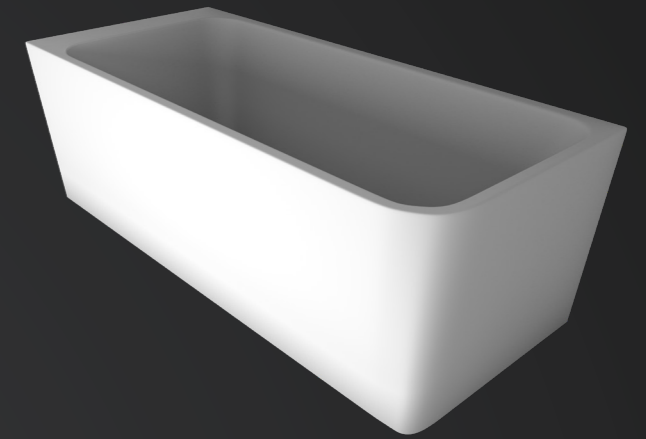

THE SMITH | BACK TO WALL CORNER (LEFT AND RIGHT)

AVAILABLE IN GLOSS WHITE FINISH