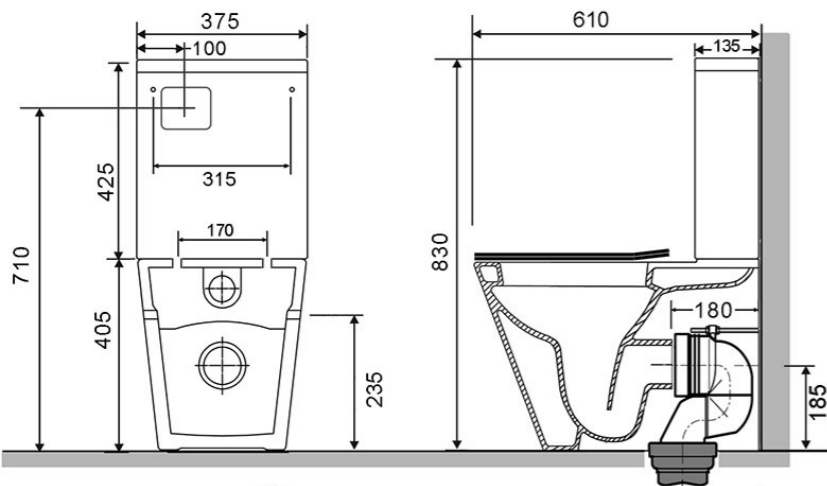

VIVO TOILET SUITES

A modern, straight, edgy design

- Compact 610mm deep design
- Durable molded resin seat
- Quick release soft close, stainless steel seat hinges
- Low profile flush button in chrome (white and black available on request)
- Steep sided unobstructed bowl
- 'P' trap with an adjustable 'S' trap waste adapter
- Back or bottom and side connection options which makes it easy to adapt to existing plumbing
- WELS rating: 4 star 4.5-3 L/min

Latest rimless flush technology, which increases the flush velocity for excellent clearing capability.