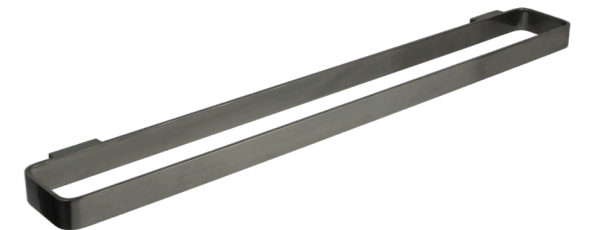

GUN METAL ACCESSORIES

FW7912GM
Towel rail 600mm, gun metal