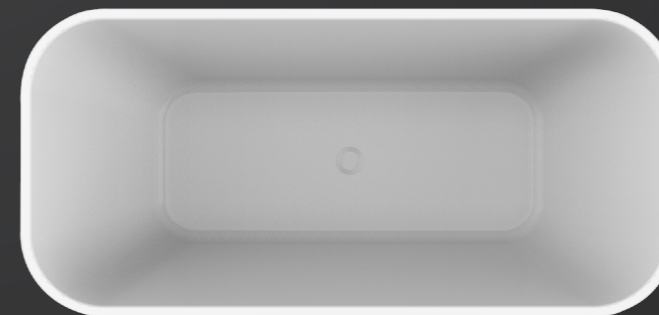

THE SMITH | BACK TO WALL

AVAILABLE IN 1500MM & 1700MM GLOSS OR MATTE WHITE FINISH

THE SMITH | BACK TO WALL CORNER (LEFT AND RIGHT)

AVAILABLE IN GLOSS WHITE FINISH

THE SMITH | FREESTANDING

AVAILABLE IN 1500MM & 1700MM GLOSS OR MATTE WHITE FINISH