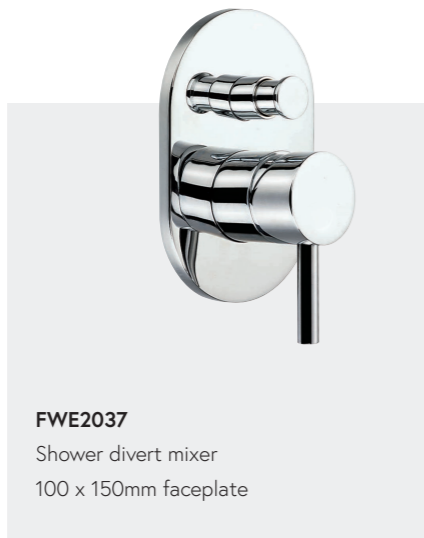

FWE8268
Tall basin mixer
208mm aerator height x 128mm reach
WELS 5 star 5L/min

FWE12 (shown) Ø305mm x 180mm drop
FWE10 Ø195mm x 180mm drop
Ceiling mount rain shower
WELS 3 star 9L/min

FWE8286
Wall mounted basin mixer
185mm reach
WELS 4 star 6L/min

FWE08
Wall mount bath spout 200mm reach

FWE8224
Gooseneck swivel spout basin mixer
226mm aerator height x 150mm reach
WELS 4 star 6L/min

FWE8123
Wall mounted bath mixer and remote mount
185mm reach and adjustable 130mm - 170mm wide 15mm male wall connections
handshower set

FWE20
Wall mount bath spout 170mm reach

FWE8303
Shower or bath mixer
Ø80mm faceplate

FWE2037
Shower divert mixer
100 x 150mm faceplate

FWE8000
Body spray set
WELS 3 star 8L/min

FWLO1500CP
Floor mount bath filler, chrome
925mm aerator height x 210mm reach