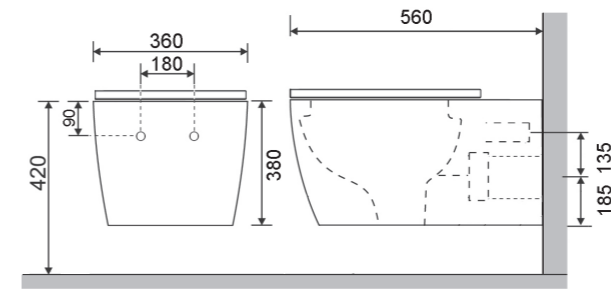

Luci wall hung pan with slim seat

*For use with AP1112 full-frame concealed cistern & faceplate

WDLU300RS 'P' trap only