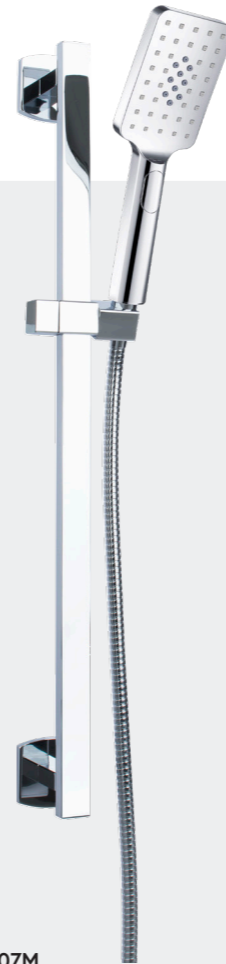

FWN9507M
Slide shower with 3 function handshower
600mm centres
WELS 3 star 9L/min

FWC20
Wall mount bath spout 180mm reach