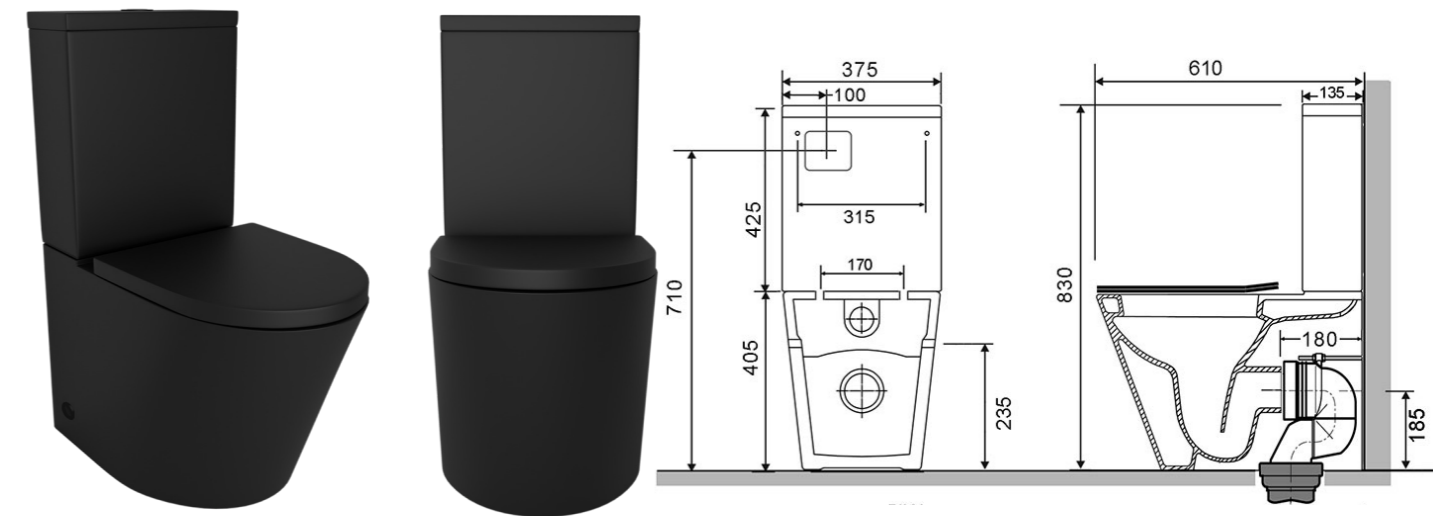

Latest rimless flush technology, which increases the flush velocity for excellent clearing capability.

Vivo back to wall suite with slim seat
WDVV150S

Vivo back to wall suite with thick seat
WDVV150T

WDVV150BL