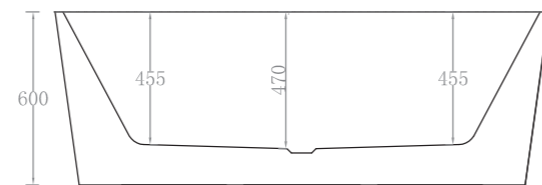

The Smith Back to wall acrylic bath

BPBA8356-170 1700mm L x 800mm W x 600mm H (**Shown**)

BPBA8356-150 1500mm L x 800mm W x 600mm H

Available in gloss white or matte white