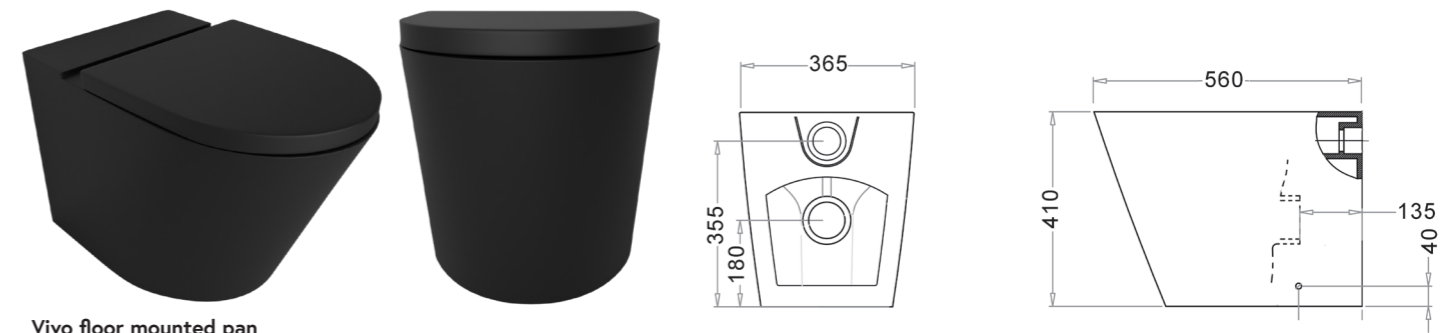

Vivo floor mounted pan
Matte black boxless rim with thick seat
WDVV200BL