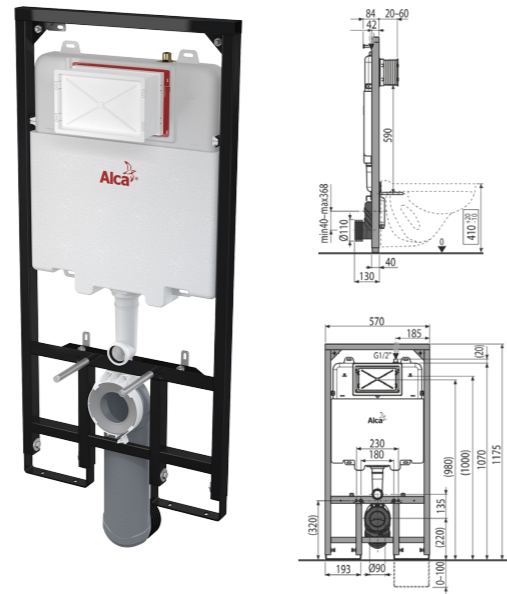

Alcaplast full frame in-wall cistern & faceplate

- For use with wall hung pans
- AP1101/572BC brushed chrome
- AP1101/571CP chrome
- AP1101/570WH white
- AP1101/578BL black