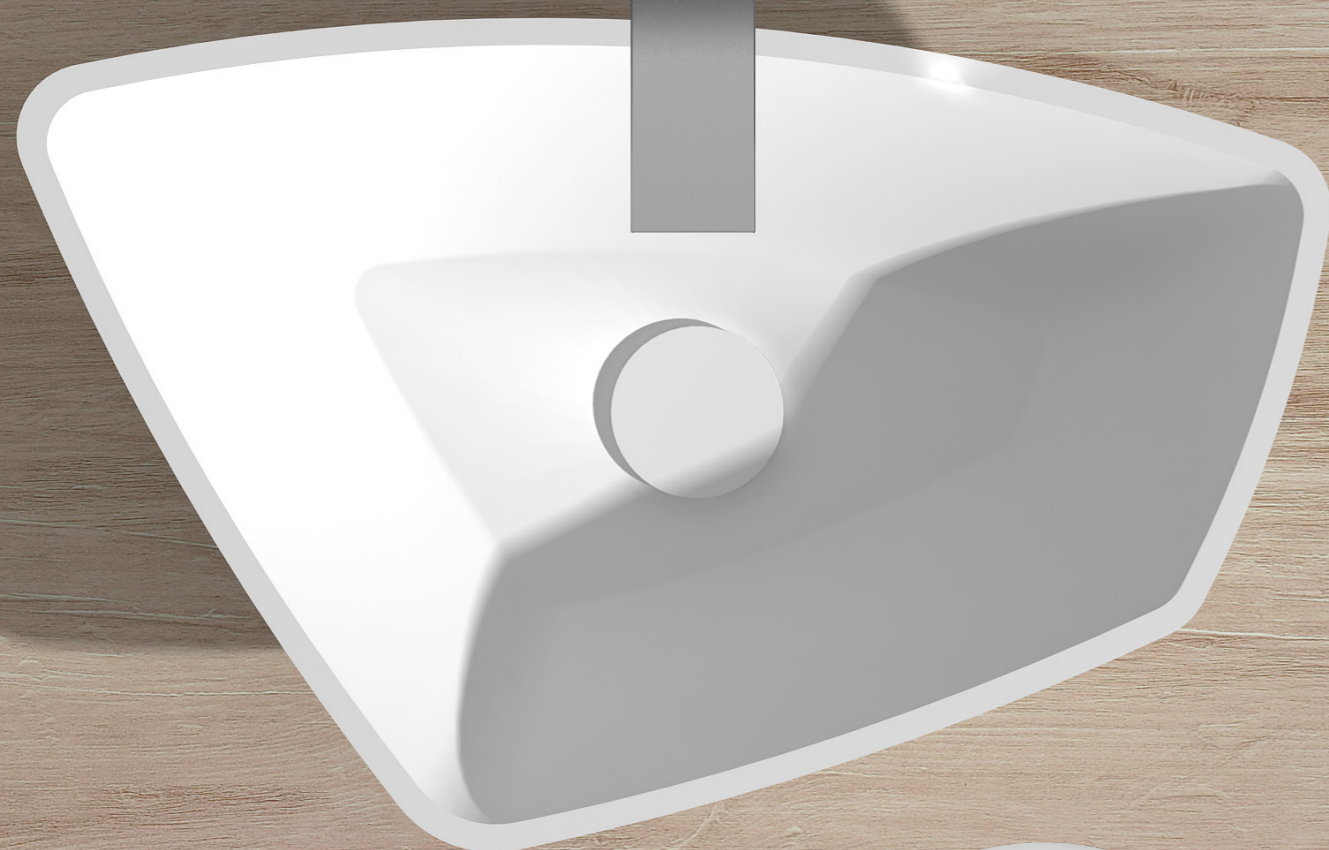

iStone

Select your own combination
from a suite of basins, cabinets, and mirrors

FW9269MW (without overflow)
FW9269OMW (with overflow)
Clikclak waste 32mm, Matte White

FW9269WH (without overflow)
FW9269OWH (with overflow)
Clikclak waste 32mm, Gloss White

WD38454MW