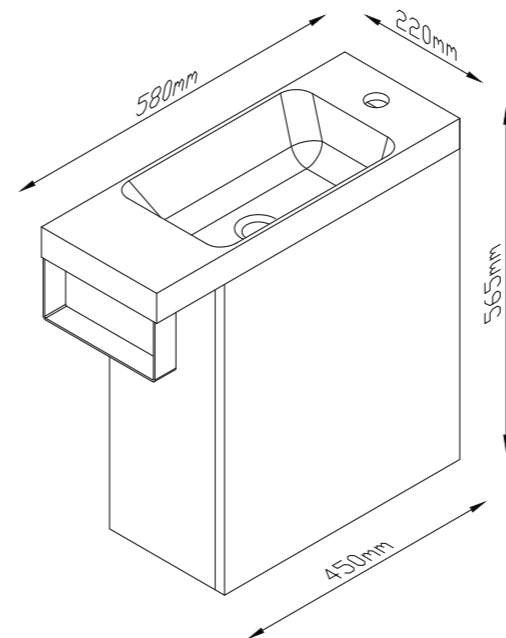

VANITIES - WALL HUNG

Wall hung vanities

Sturdy wall hung cabinets made from E-ZERO MDF (low formaldehyde)

- Finished in glossy white lacquer, black wood or beech wood grain laminate
- Concealed drawer grip
- Soft closing drawer hardware
- Vanity and top sold separately

VANITY
600mm W x 470mm D x 465mm H
KZCS600WH White (shown)
KZCS600BL Black
KZCS600BE Beech

LEXUS TOP
600mm wide x 470mm deep x 25m thick
Solid surface satin finish
Overflow standard chrome
(black/white overflow available on request)
KZTL600A

VANITY
900mm W x 470mm D x 465mm H
KZCS900WH White
KZCS900BL Black
KZCS900BE Beech (shown)

LEXUS TOP
900mm wide x 470mm deep x 25m thick
Solid surface satin finish
Overflow standard chrome
(black/white overflow available on request)
KZTL900A

VANITY
1200mm W x 470mm D x 465mm H
KZCS1200WH White
KZCS1200BL Black (shown)
KZCS1200BE Beech

LEXUS TOP
1200mm wide x 470mm deep x 25m thick
Solid surface satin finish
Overflow standard chrome
(black/white overflow available on request)
KZTL1200A

VANITY
Dual Bowl
1200mm W x 470mm D x 465mm H
KZCS1200BLDWH White
KZCS1200BLDBL Black
KZCS1200BLDBE Beech (shown)

LEXUS TOP
1200mm wide x 470mm deep x 25m thick
Solid surface satin finish
Overflow standard chrome
(black/white overflow available on request)
KZTL1200DA

VANITY
Dual Bowl
1600mm W x 470mm D x 465mm H
KZCS1600WH White
KZCS1600BL Black (shown)
KZCS1600BE Beech

LEXUS TOP
1200mm wide x 470mm deep x 25m thick
Solid surface satin finish
Overflow standard chrome
(black/white overflow available on request)
KZTL1600DA

Mini WC Set Beech 570x565x220mm

A beech wood grain laminate finish over 'E-ZERO' low formaldehyde emitting MDF
Cast stone resin top in glossy white
*tap not included
KZWC550BE Beech (shown)
KZWC550BL Black
KZWC550WH White