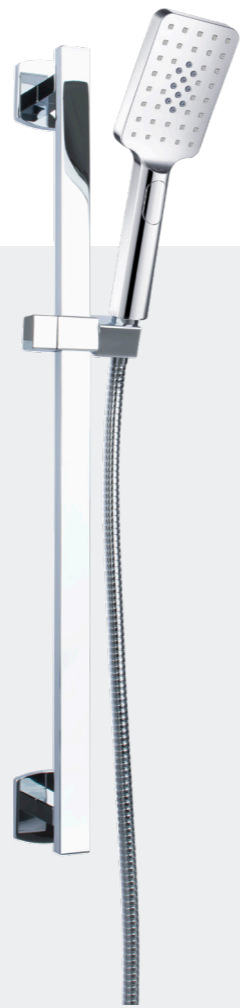

FWS21
Wall mount bath spout
200mm reach

FWNV8209

THE NOVA VIVID RANGE | CHROME

Mains pressure tapware with a twist

FWS9889B
Tall basin mixer
260mm aerator height x 120mm reach
WELS 5 star 5L/min

FWS8299
Wall mounted basin mixer
165mm reach
WELS 5 star 5L/min