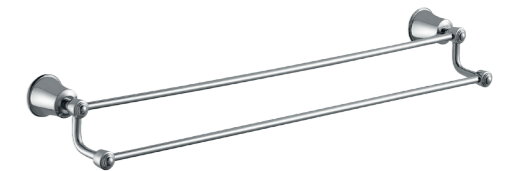

FWL8982CP
Double towel rail, chrome
650mm wide x 112mm deep