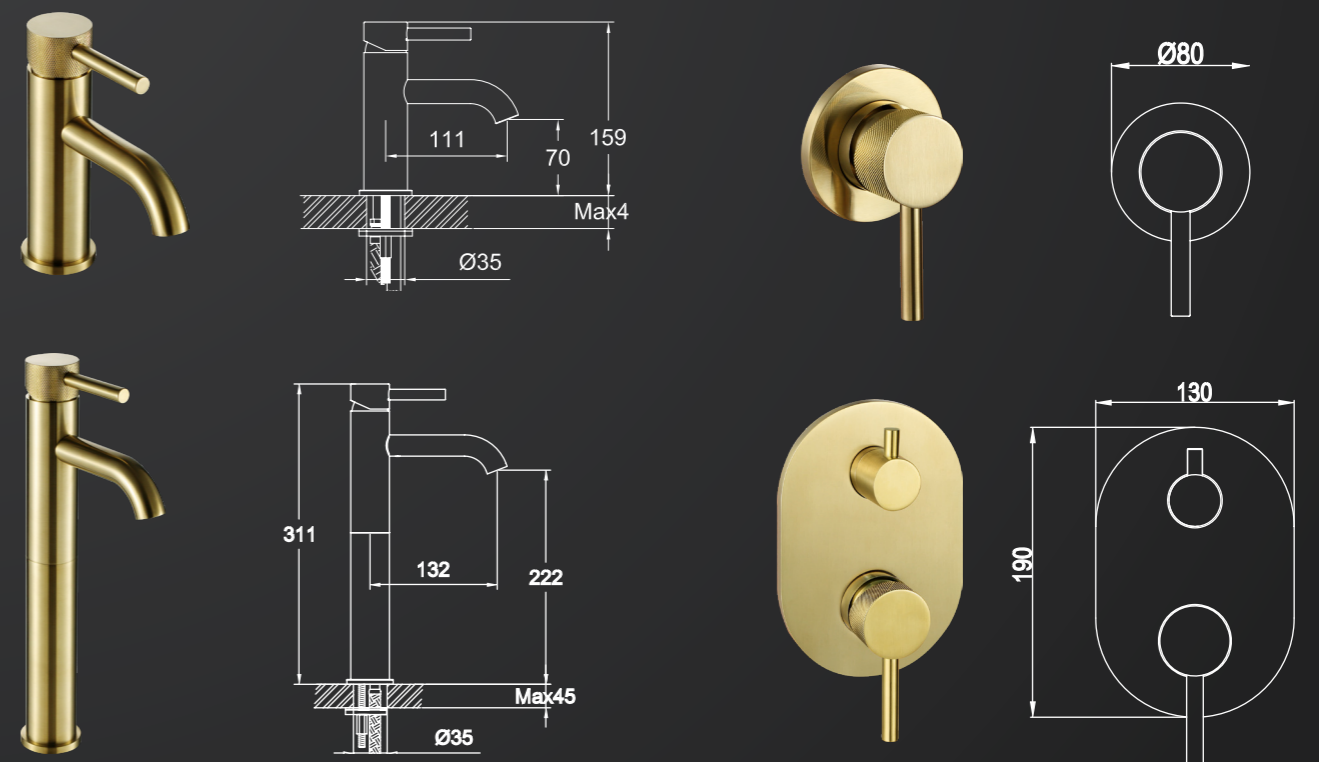

SCARAB | KNURLED HANDLE OPTION

AVAILABLE FOR THE STANDARD AND TALL BASIN MIXERS, THE BATH/SHOWER MIXER AND SHOWER DIVERTOR

setting the trends with ISTONE

The latest vessel bowl release from istone -features organic shapes. with Forme's zen feel, the levitating Flotte bowl and the addition of removable basin shelves giving additional storage for compact spaces. iStone is leading the charge in solid surface manufacturing, this amazing material offers a stone like quality; it's strong allowing thin edges, beautiful shapes and volumes, it is durable and has an environmentally friendly production process.