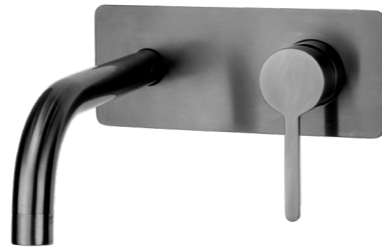

FWLO8286GM
Wall mounted basin mixer,
gun metal, 200mm reach
WELS 5 star 5L/min