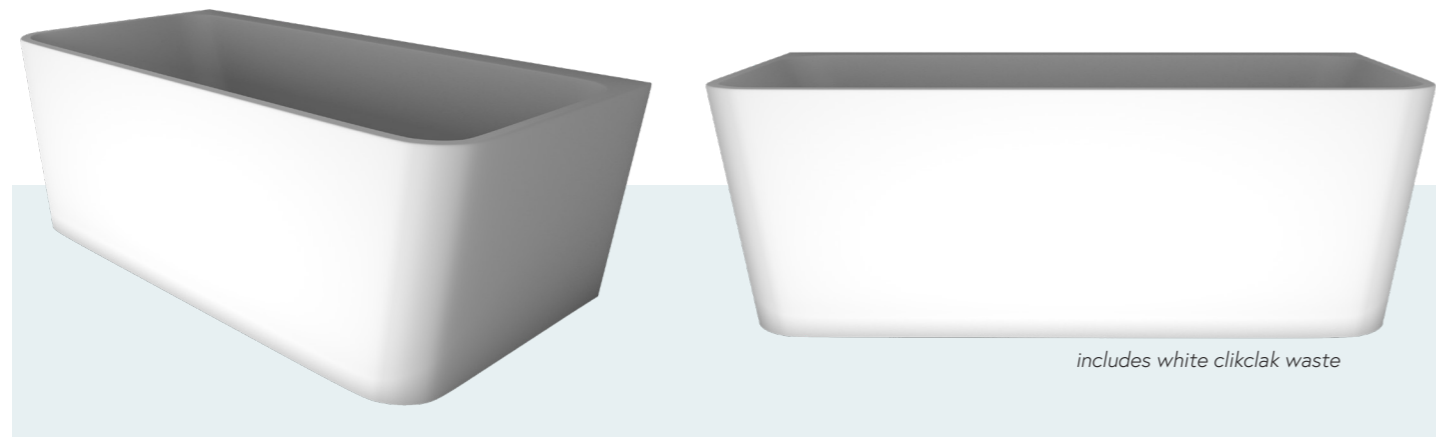

The Smith Back to wall acrylic bath

BPBA8356-170 1700mm L x 800mm W x 600mm H (**Shown**)

BPBA8356-150 1500mm L x 800mm W x 600mm H

Available in gloss white or matte white