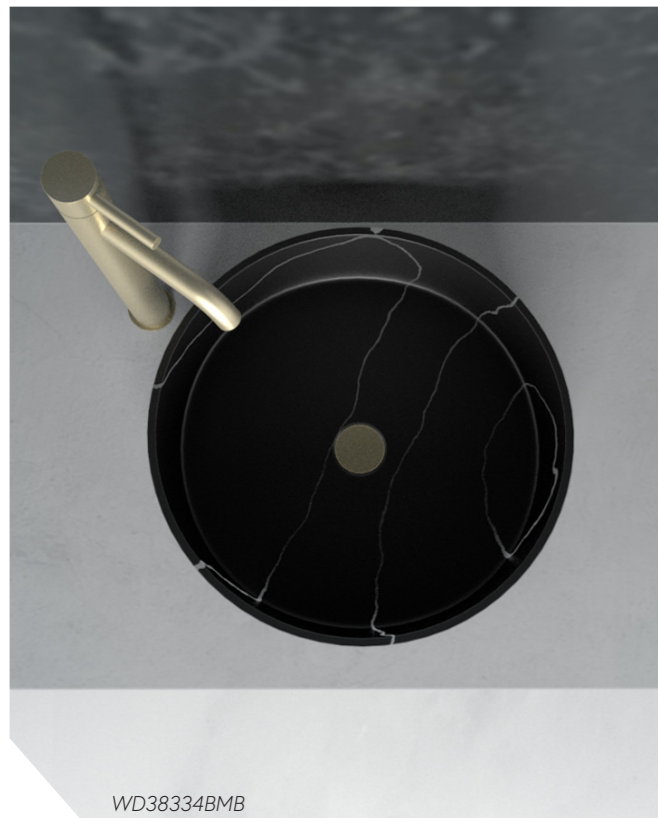

WD38334BMB