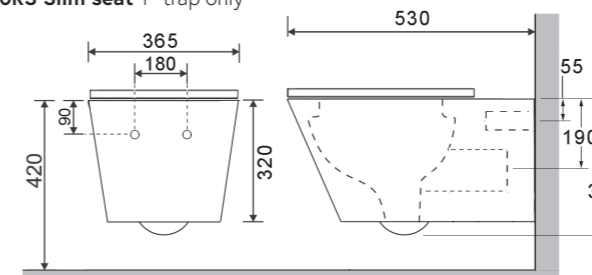

Vivo wall hung pan

*For use with AP1101 full-frame concealed cistern & faceplate

WDVV300RT Thick seat 'P' trap only (shown)

WDVV300RS Slim seat 'P' trap only