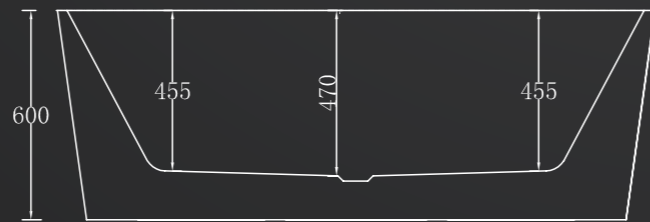

THE SMITH | BACK TO WALL

AVAILABLE IN 1500MM & 1700MM GLOSS OR MATTE WHITE FINISH

THE SMITH | BACK TO WALL CORNER (LEFT AND RIGHT)

AVAILABLE IN GLOSS WHITE FINISH

THE SMITH | FREESTANDING

AVAILABLE IN 1500MM & 1700MM GLOSS OR MATTE WHITE FINISH