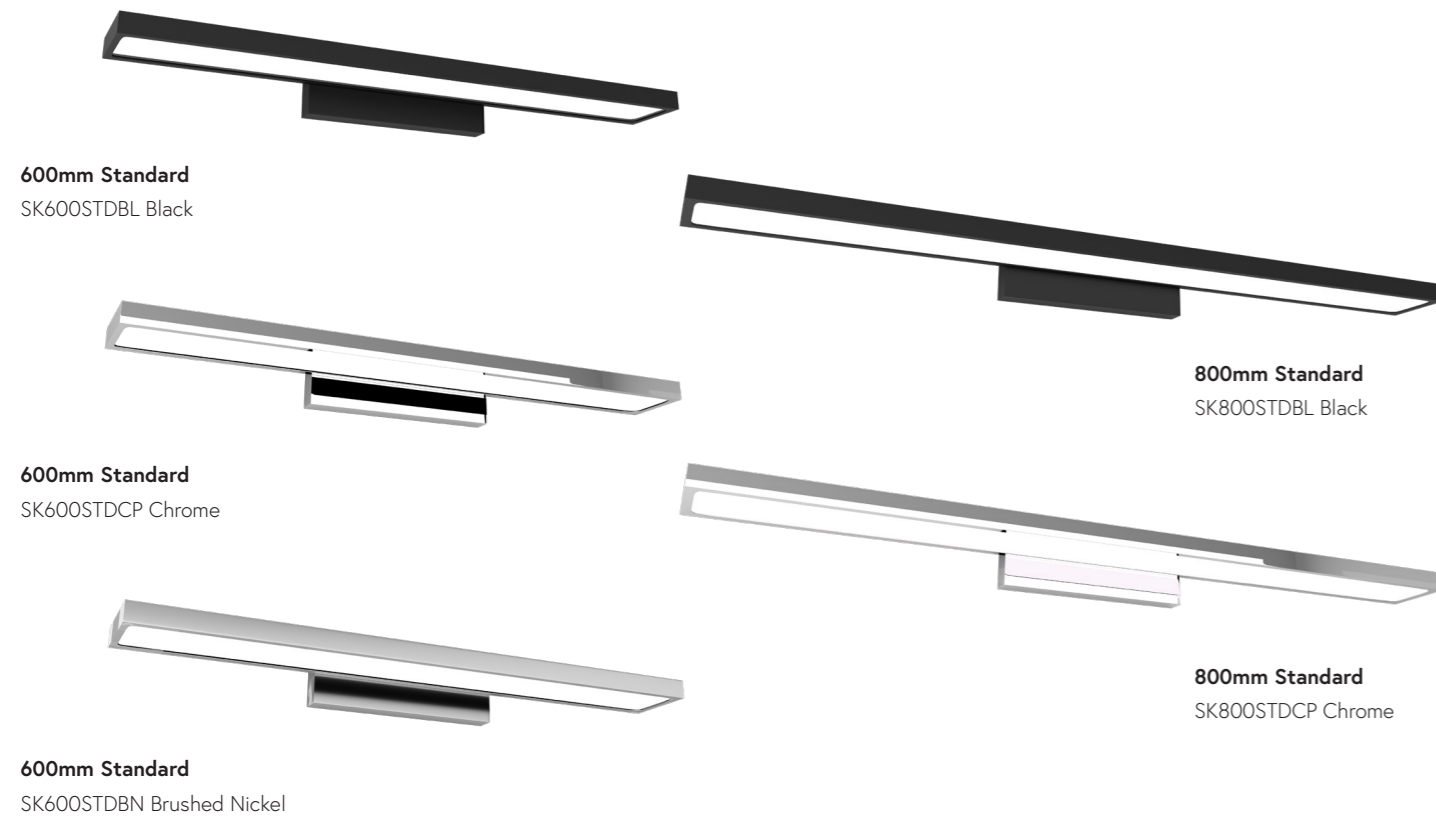

Rectangle mirror with shelf 1100x480mm
 ● WD2955MBL Matte Black
 ● WD2955MW Matte White (shown)

SK800STDBL, WD2908F2BL

SK600EXTBL, KZMG1200WH

STARK LED STANDARD REACH MIRROR WALL LIGHT

Suitable for wall mounting above a flat or framed mirror. Hard wiring is required.

STARK LED EXTENDED REACH MIRROR WALL LIGHT

Suitable for wall mounting above a flat or framed mirror, or mirror cabinet. Hard wiring is required.

iStone

TALK TO OUR SALES TEAM ABOUT THE INDENT
VANITY AND BATH RANGE...THE WAIT WILL BE
WORTH IT!