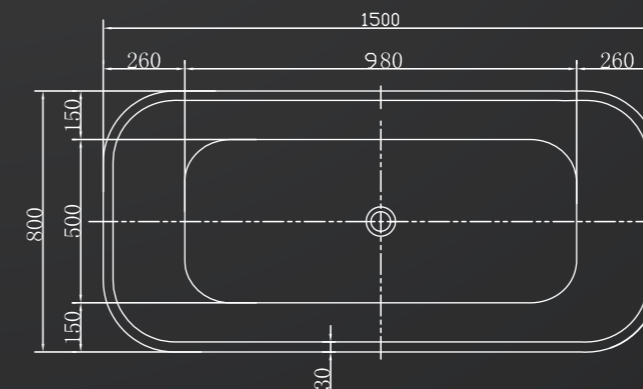

THE SMITH | BACK TO WALL

AVAILABLE IN 1500MM & 1700MM GLOSS OR MATTE WHITE FINISH

THE SMITH | BACK TO WALL CORNER (LEFT AND RIGHT)

AVAILABLE IN GLOSS WHITE FINISH

THE SMITH | FREESTANDING

AVAILABLE IN 1500MM & 1700MM GLOSS OR MATTE WHITE FINISH