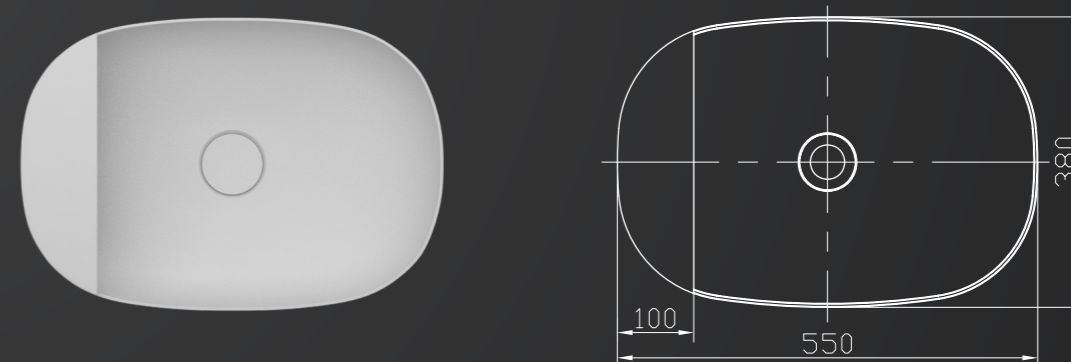

SCARAB | KNURLED HANDLE OPTION

AVAILABLE FOR THE STANDARD AND TALL BASIN MIXERS, THE BATH/SHOWER MIXER AND SHOWER DIVERTOR

setting the trends with ISTONE

The latest vessel bowl release from istone -features organic shapes. with Forme's zen feel, the levitating Flotte bowl and the addition of removable basin shelves giving additional storage for compact spaces. iStone is leading the charge in solid surface manufacturing, this amazing material offers a stone like quality; it's strong allowing thin edges, beautiful shapes and volumes, it is durable and has an environmentally friendly production process.

ISTONE BASIN RANGE | VESSEL BASINS

THE FORME
AN ORGANIC ZEN SHAPED VESSEL BASIN

THE FLOTTE | ROUND
WITH SOFT CURVES AND A FLOATING BASE

THE FLOTTE | OVAL
WITH SOFT CURVES AND A FLOATING BASE

THE CAESAR
A MODERN SCANDI TAPERED DESIGN

THE ROUNDE
BEAUTIFUL CURVED FALL WITH PEDESTAL DETAIL

THE OVALE
BEAUTIFUL CURVED FALL WITH PEDESTAL DETAIL

Supplied with removable shelf.

THE CARRE
BEAUTIFUL CURVED FALL WITH PEDESTAL DETAIL

Supplied with removable shelf.