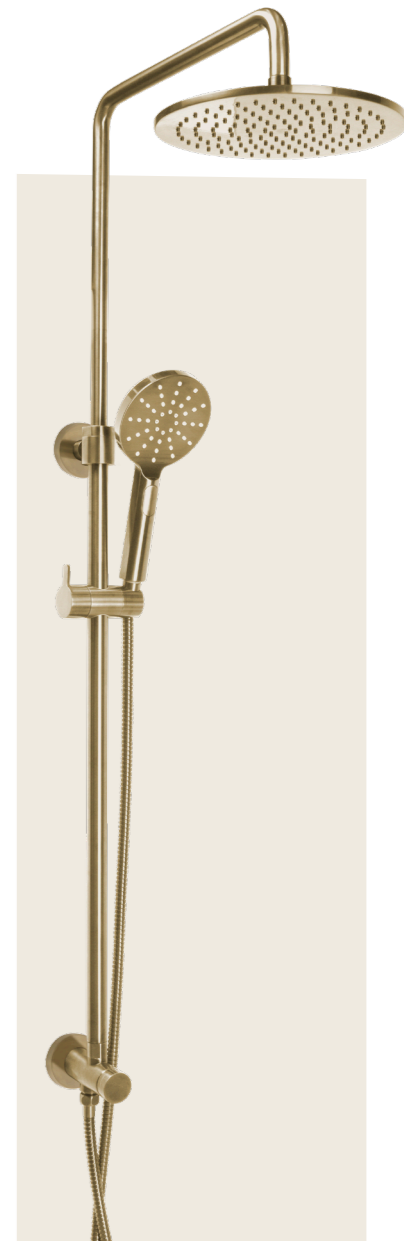

FWSC10BG Ø250mm x 150mm drop
Ceiling mounted rain shower, brushed gold
WELS 3 star 9L/min

FWSC09BG Ø250mm x 390mm reach
Wall mounted rain shower, brushed gold
WELS 3 star 9L/min

FWSC8303BG
Shower or bath mixer, brushed gold
Ø80mm faceplate

FWSC2037BG
Shower divert mixer, brushed gold
130 x 190mm faceplate

FWSC1500BG
Floor mount bath spout, brushed gold
750mm aerator height x 210mm reach

FWSC9516BG with 3 spray functions
Slide shower 900mm with integrated elbow, brushed gold
WELS 4 star 6.5L/min

FWSC3050 with 3 spray functions
Shower tower, adjustable 990mm - 1650mm height x 350mm reach, brushed gold
WELS 3 star 9L/min

SCARAB ACCESSORIES

FW7912ABG
Towel rail 300mm, brushed gold

FW7912BG
Towel rail 600mm, brushed gold