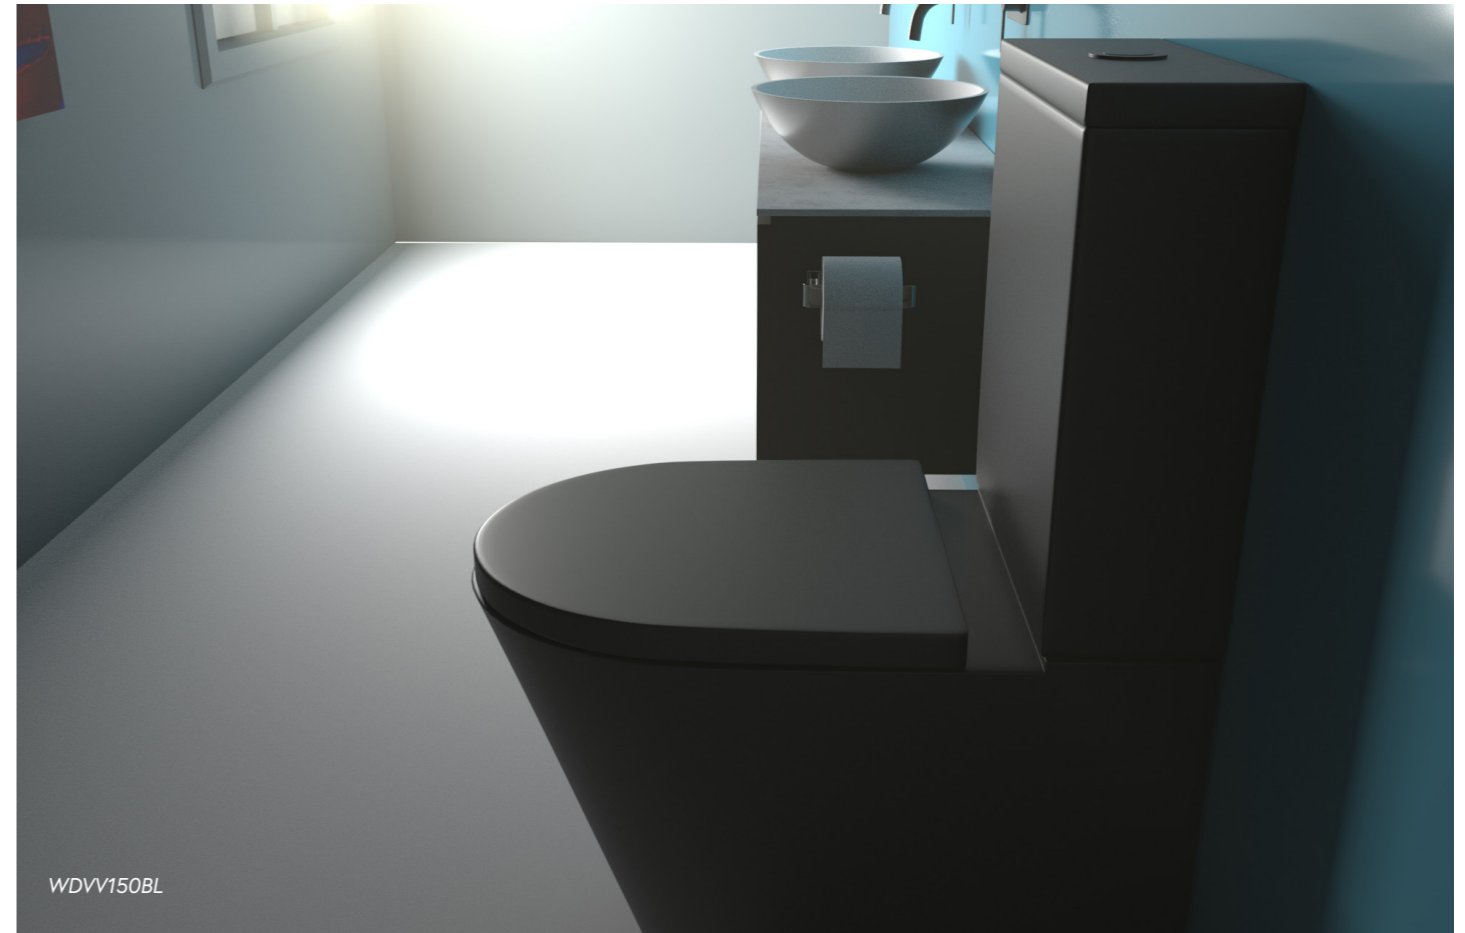

BPBA1705R 1700mm L x 780mm W x 600mm H

Available in gloss white or matte white

TOILETS

by Verotti

Making luxury items out of
functional necessities

VIVO TOILET SUITES

A modern, straight, edgy design

- Compact 610mm deep design
- Durable molded resin seat
- Quick release soft close, stainless steel seat hinges
- Low profile flush button in chrome (white and black available on request)
- Steep sided unobstructed bowl
- 'P' trap with an adjustable 'S' trap waste adapter
- Back or bottom and side connection options which makes it easy to adapt to existing plumbing
- WELS rating: 4 star 4.5-3 L/min

Latest rimless flush technology, which increases the flush velocity for excellent clearing capability.

Vivo back to wall suite with slim seat
WDVV150S

Vivo back to wall suite with thick seat
WDVV150T

WDVV150BL