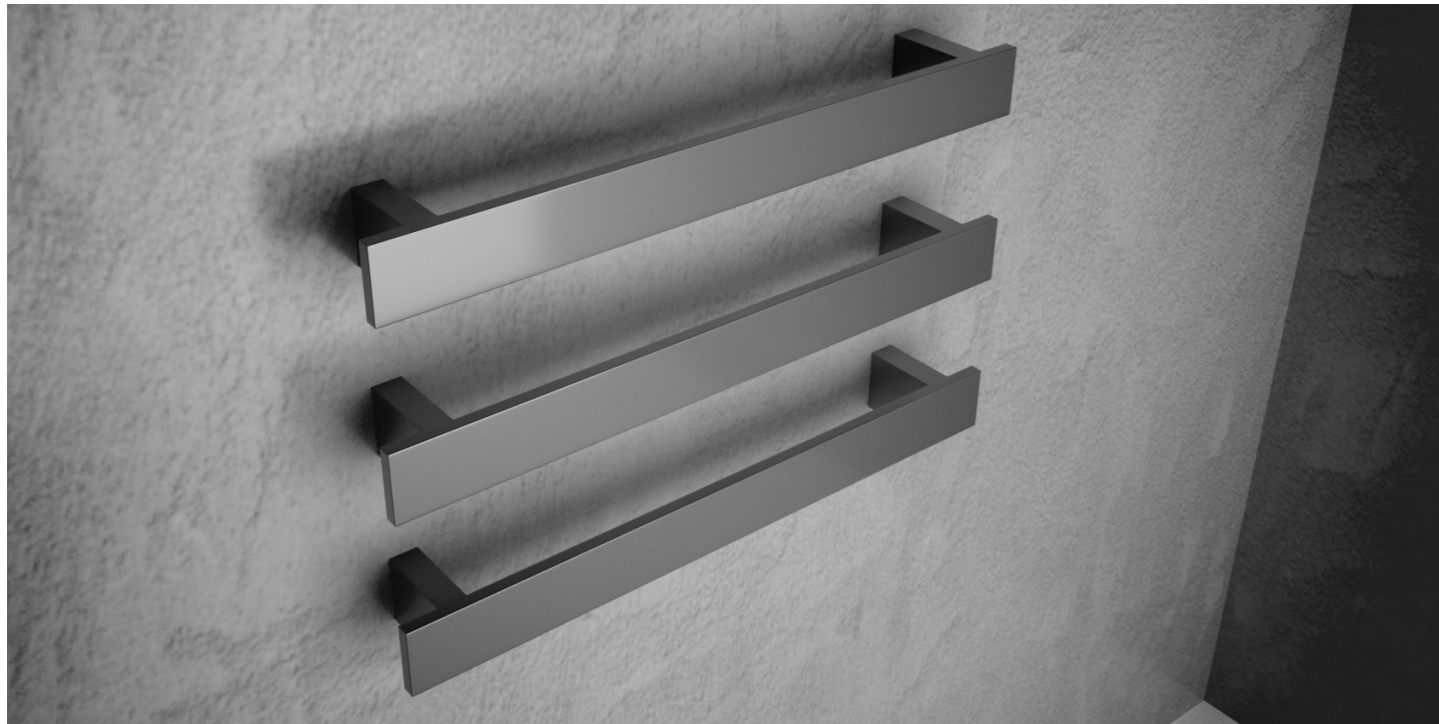

600mm high

900mm high

1200mm high

1600mm high

ELECTRIC HEATED SINGLE BAR TOWEL RAILS SQUARE

Electric towel bar with square mounting posts offer a unique collection focused on contemporary, geometric lines. Their pure flexibility in the number and positioning of the rails, they can be installed in multiples (sold separately) and connected in parallel to a common low voltage transformer (also sold separately). Complementing any surrounding of square and round fixtures, making it adaptable to any bathroom setting.