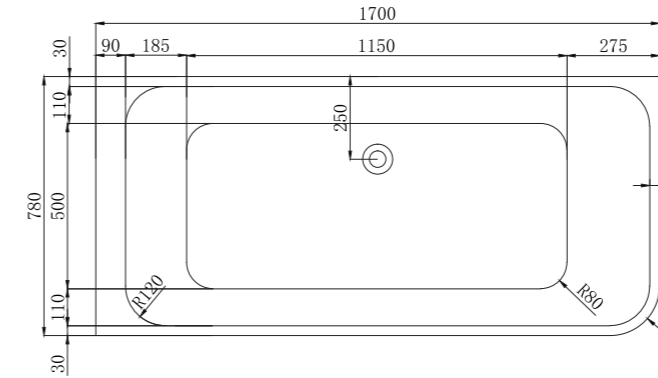

The Smith Back to wall corner acrylic bath left and right

BPBA8356L 1700mm L x 780mm W x 600mm H (**Shown**)

BPBA8356R 1700mm L x 780mm W x 600mm H

Available in gloss white