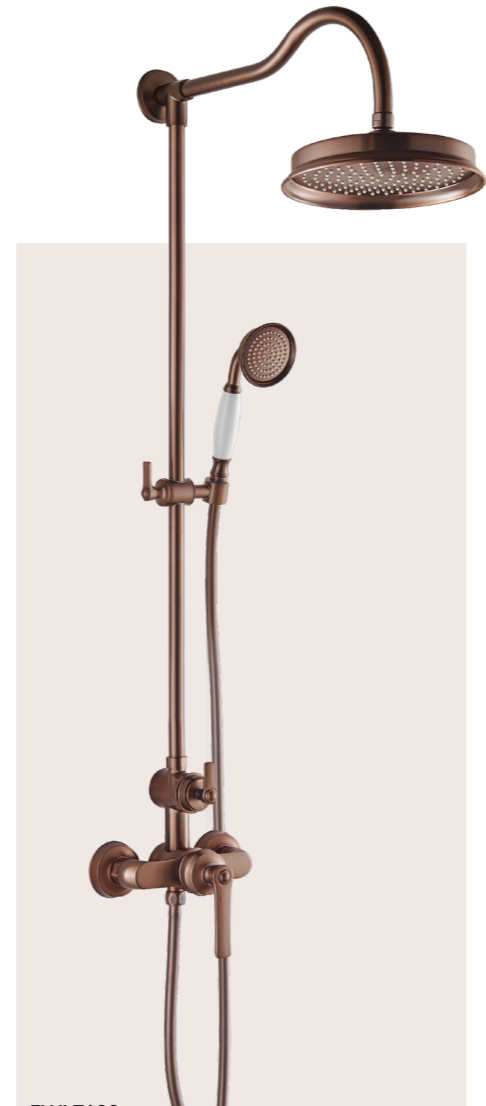

*FWL7629, FWL8982

THE LIBERTY RANGE | OIL RUBBED BRONZE

Mains pressure tapware in an oil rubbed bronze, chrome and aged iron finish with classic styling

FWL9809
Standard basin mixer, oil rubbed bronze
100mm aerator height x 130mm reach
WELS 5 star 5L/min

FWL8292
Wall mounted basin mixer, oil rubbed bronze
180mm reach
WELS 5 star 5L/min

FWL8259
3 hole deck mounted basin set, oil rubbed bronze
90mm aerator height x 130mm reach
WELS 5 star 5L/min

FWL7129
Floor mount bath mixer with
1 spray function handshower
950mm high x 230mm reach
WELS 3 star 7.5L/min

FWL9809A
Tall basin mixer, oil rubbed bronze
180mm aerator height x 150mm reach
WELS 5 star 5L/min

FWL9509
Slide shower with 1 spray function handshower
oil rubbed bronze, 600mm centres
WELS 3 star 7.5L/min

FWL7629
Shower tower and mixer with 1 spray function
handshower, oil rubbed bronze
1150mm high x 720mm reach
WELS 3 star 9L/min

FWL8303
Shower divert mixer
oil rubbed bronze, Ø168mm faceplate

FWL15
Wall mounted rain shower, oil rubbed bronze
Ø225mm x 400mm reach
WELS 3 star 9L/min