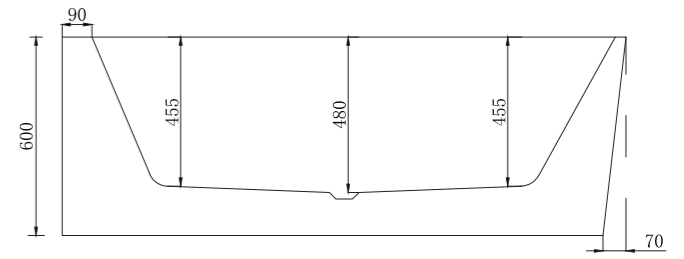

The Smith Back to wall corner acrylic bath left and right

BPBA8356L 1700mm L x 780mm W x 600mm H (**Shown**)

BPBA8356R 1700mm L x 780mm W x 600mm H

Available in gloss white