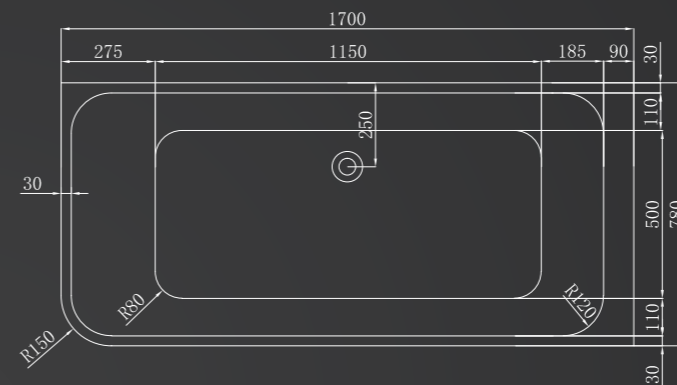

THE SMITH | BACK TO WALL

AVAILABLE IN 1500MM & 1700MM GLOSS OR MATTE WHITE FINISH

THE SMITH | BACK TO WALL CORNER (LEFT AND RIGHT)

AVAILABLE IN GLOSS WHITE FINISH

THE SMITH | FREESTANDING

AVAILABLE IN 1500MM & 1700MM GLOSS OR MATTE WHITE FINISH