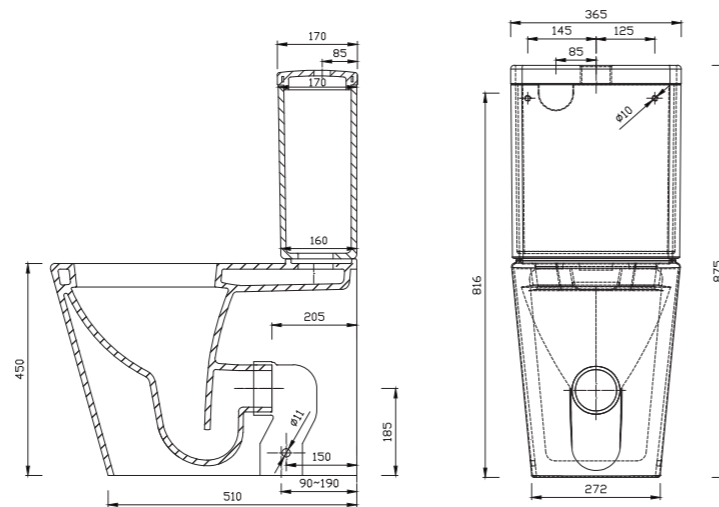

VIVO COMFORT HEIGHT TOILET SUITE

A modern, straight, edgy design

- 650mm deep design
- Durable molded resin seat
- Quick release soft close, stainless steel seat hinges
- Low profile flush button
- Steep sided unobstructed bowl
- 'P' trap with an adjustable 'S' trap waste adapter
- Boxed rim
- WELS rating: 4 star 4.5-3 L/min

LUCI2 TOILET SUITES

A combination of straight lines and soft curves

- Compact 610mm deep design
- Durable molded resin seat
- Quick release soft close, stainless steel seat hinges
- Low profile flush button
- Steep sided unobstructed bowl
- 'P' trap with an adjustable 'S' trap waste adapter
- Back or bottom connection options
- WELS rating: 4 star 4.5-3 L/min

Latest rimless flush technology, which increases the flush velocity for excellent clearing capability.