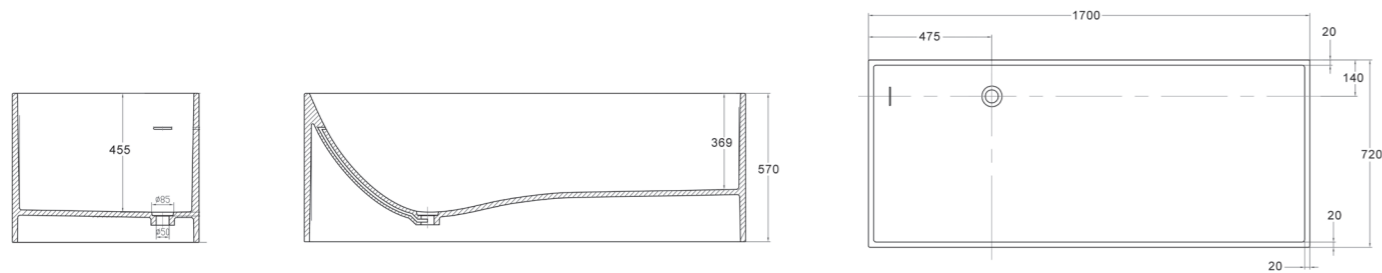

ACRYLIC BATHS

Manufactured from pure acrylic sheets, offering strength and durability, an easy clean surface for health and hygiene.