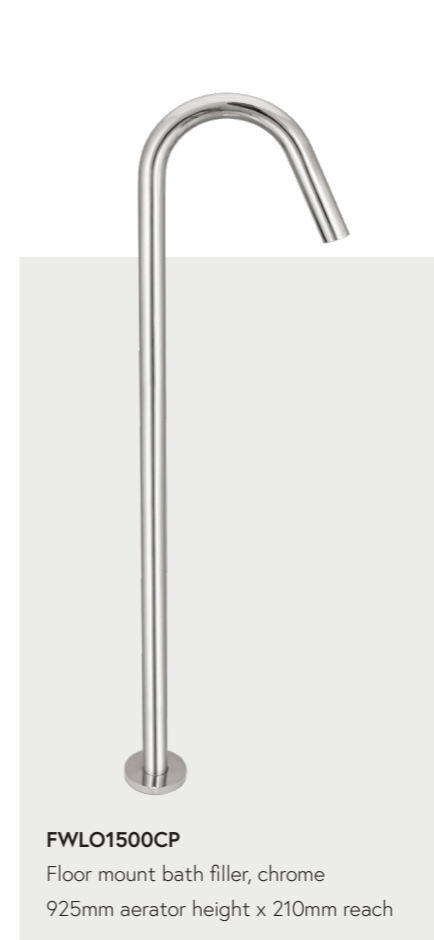

Mains pressure tapware available in chrome, brushed copper or gun metal

FWLO8228CP
Standard height basin mixer, chrome
70mm aerator height x 120mm reach
WELS 5 star 5L/min

FWLO8268CP
Tall basin mixer, chrome
205mm aerator height x 150mm reach
WELS 5 star 5L/min

FWLO08CP
Wall mount bath spout, chrome
210mm reach

FWLO8303ACP
Shower or bath mixer,
chrome,
Ø80mm faceplate

FWLO8303CP
Shower or bath mixer, chrome
90mm x 200mm faceplate

FWLO2037CP
Shower divert mixer, chrome
90mm x 250mm faceplate

FWLO8286CP
Wall mounted basin mixer,
chrome, 200mm reach
WELS 5 star 5L/min

FWLO10CP
Ceiling mounted rain shower, chrome
Ø250 x 150mm drop
WELS 3 star 9L/min

FWLO09CP
Wall mounted rain shower, chrome
Ø250 x 400mm drop
WELS 3 star 9L/min