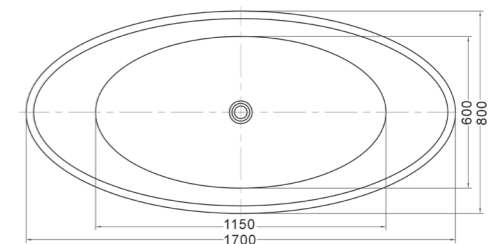

WD6589SQ Snow Quartz 1700mm L x 800mm W x 480mm H (shown)

WD6589CQ Carbon Quartz 1700mm L x 800mm W x 480mm H

Other colours options available on indent

ACRYLIC BATHS

Manufactured from pure acrylic sheets, offering strength and durability, an easy clean surface for health and hygiene.