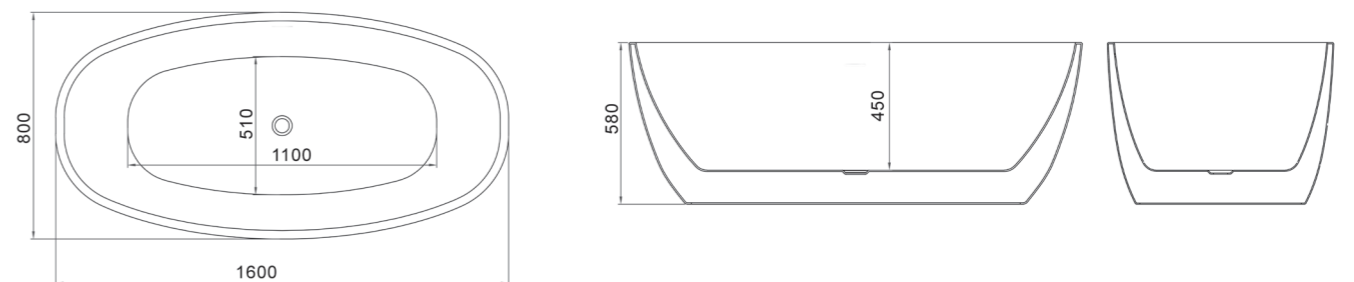

Free standing acrylic 'Coco' bath
with integrated overflow and pop up waste
Matte Black 1600mm L x 800mm W x 580mm H
WD6026BL