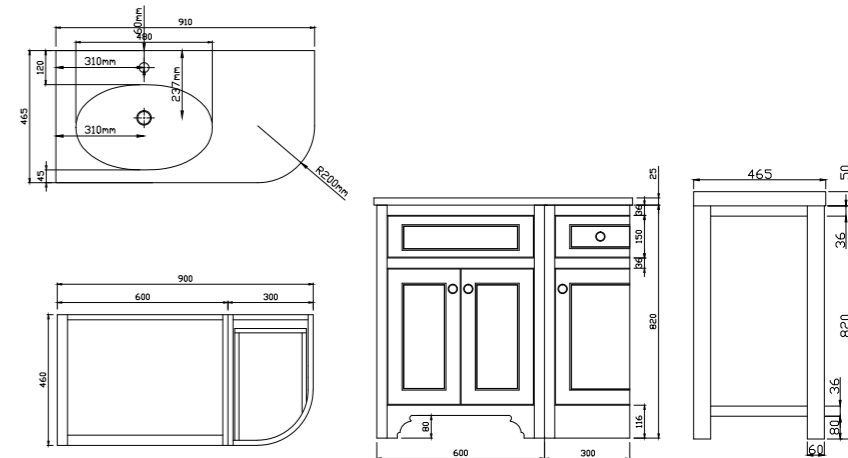

900mm W x 465mm D x 845mm H
KZENG900LGY Grey