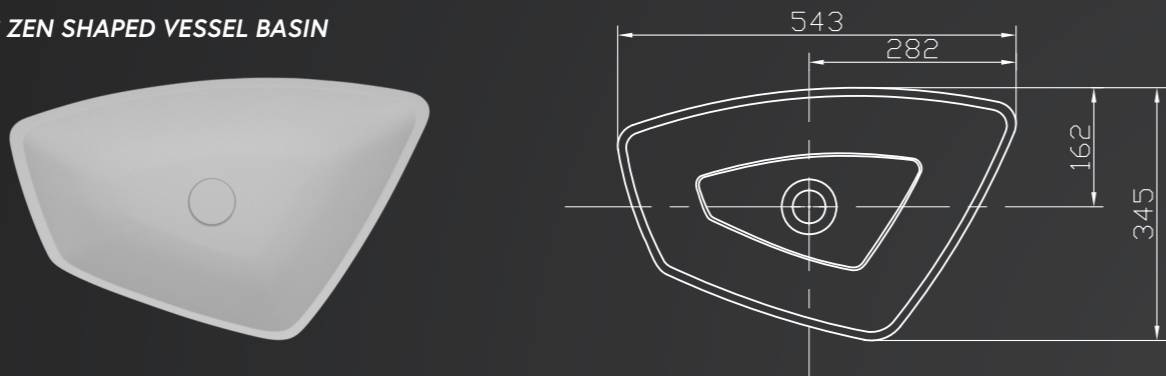

setting the trends with ISTONE

The latest vessel bowl release from istone -features organic shapes. with Forme's zen feel, the levitating Flotte bowl and the addition of removable basin shelves giving additional storage for compact spaces. iStone is leading the charge in solid surface manufacturing, this amazing material offers a stone like quality; it's strong allowing thin edges, beautiful shapes and volumes, it is durable and has an environmentally friendly production process.

ISTONE BASIN RANGE | VESSEL BASINS

THE FORME
AN ORGANIC ZEN SHAPED VESSEL BASIN