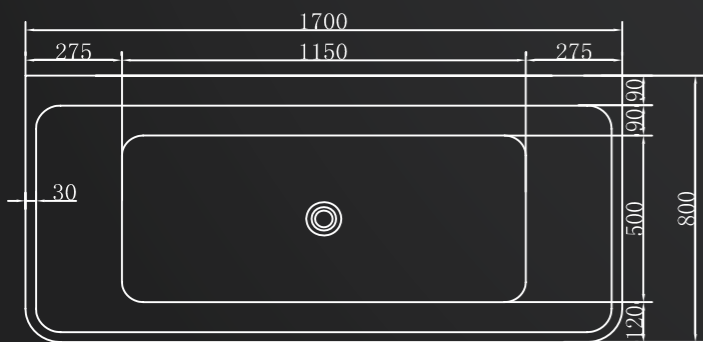

THE SMITH | BACK TO WALL

AVAILABLE IN 1500MM & 1700MM GLOSS OR MATTE WHITE FINISH

THE SMITH | BACK TO WALL CORNER (LEFT AND RIGHT)

AVAILABLE IN GLOSS WHITE FINISH

THE SMITH | FREESTANDING

AVAILABLE IN 1500MM & 1700MM GLOSS OR MATTE WHITE FINISH