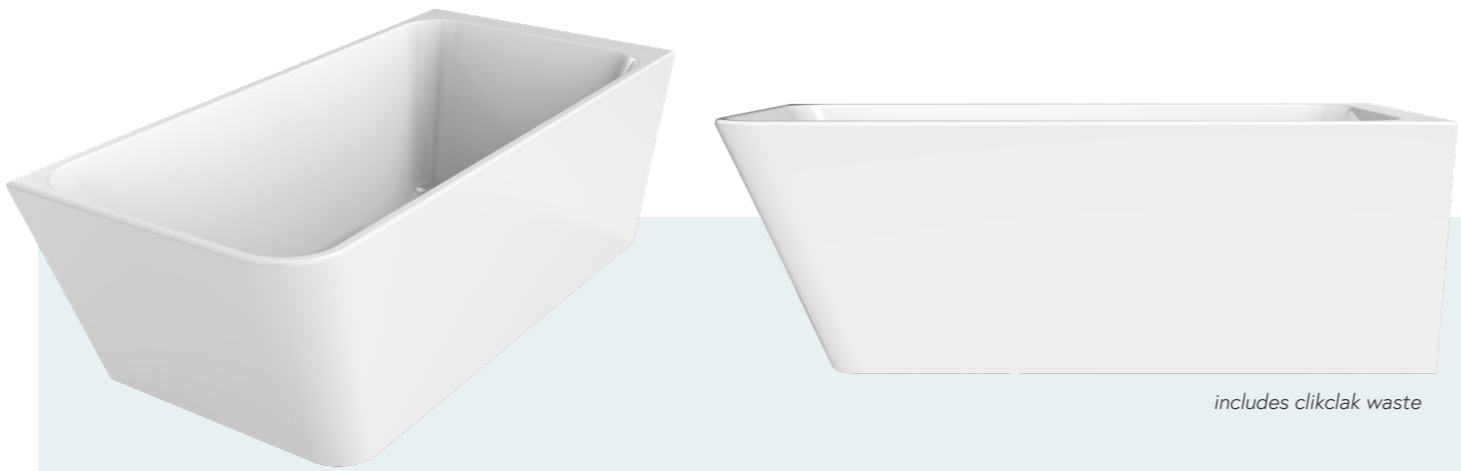

BPBA1705 Gloss White

1705mm L x 745mm W x 580mm H

includes kliklak waste