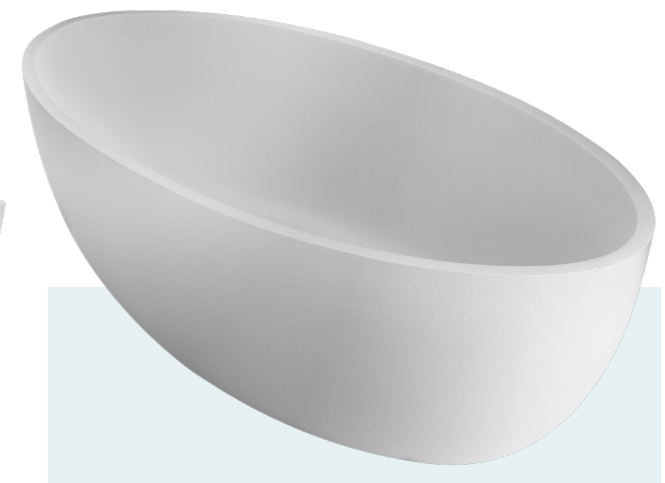

BATHS

Free standing luxury or back to wall
space efficient bathing options

STONE BATHS

Made from a luxurious solid stone resin composite with smooth elegant lines

Carbon Quartz

Snow Quartz

Free standing stone 'Quila' bath with pop up waste