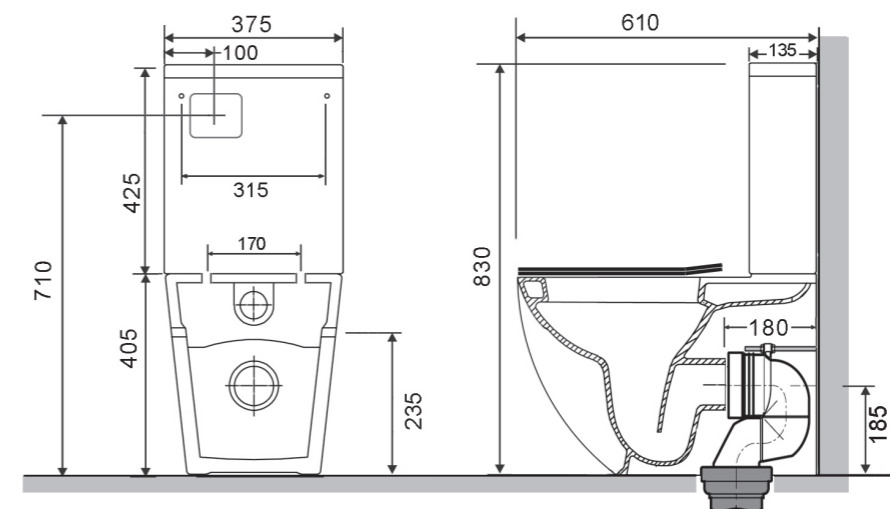

VIVO COMFORT HEIGHT TOILET SUITE

A modern, straight, edgy design

- 650mm deep design
- Durable molded resin seat
- Quick release soft close, stainless steel seat hinges
- Low profile flush button
- Steep sided unobstructed bowl
- 'P' trap with an adjustable 'S' trap waste adapter
- Boxed rim
- WELS rating: 4 star 4.5-3 L/min

LUCI2 TOILET SUITES

A combination of straight lines and soft curves

- Compact 610mm deep design
- Durable molded resin seat
- Quick release soft close, stainless steel seat hinges
- Low profile flush button
- Steep sided unobstructed bowl
- 'P' trap with an adjustable 'S' trap waste adapter
- Back or bottom connection options
- WELS rating: 4 star 4.5-3 L/min

Latest rimless flush technology, which increases the flush velocity for excellent clearing capability.