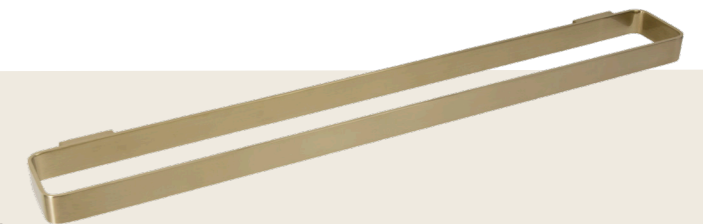

FW7912BG
Towel rail 600mm, brushed gold