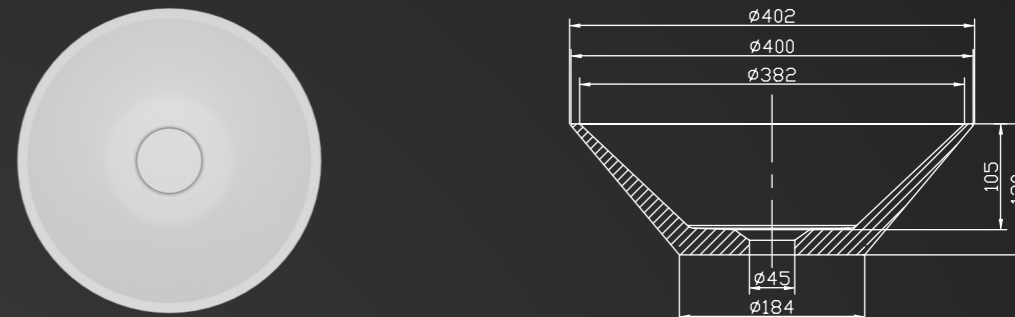

THE CAESAR
A MODERN SCANDI TAPERED DESIGN