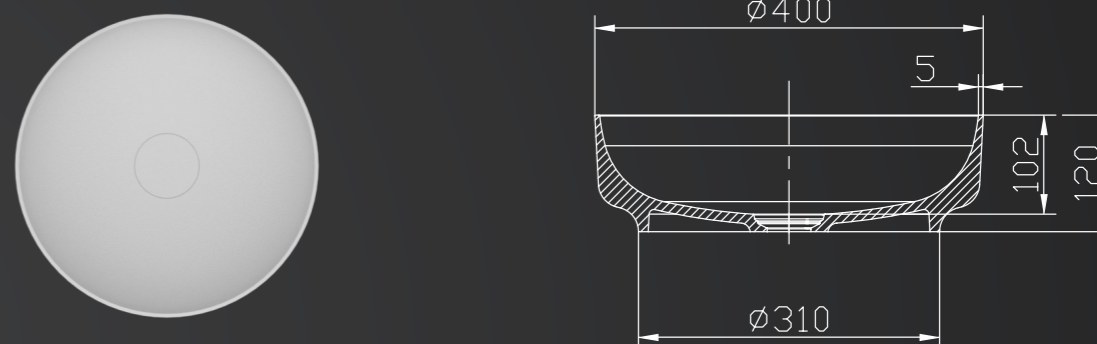

THE ROUNDE
BEAUTIFUL CURVED FALL WITH PEDESTAL DETAIL