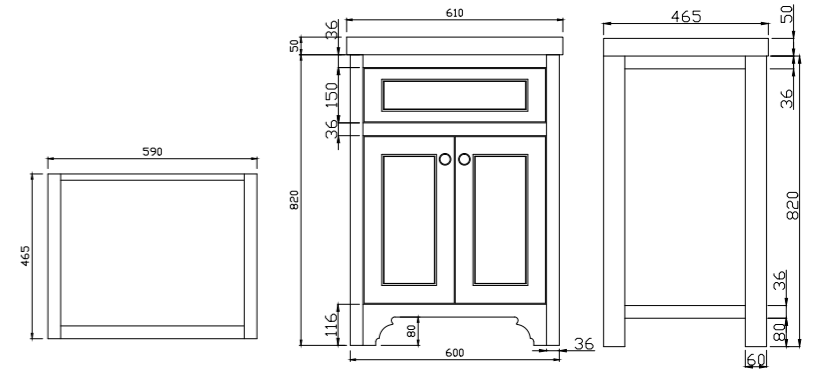

ENGLAND VANITY

Free standing cabinet with a matte paint finish and satin white stone resin slab top

Cabinets made from E-ZERO MDF (low formaldehyde)

- Finished in matte grey lacquered paint finish
- Chrome drawer pulls
- Soft closing hardware
- Solid surface top satin finish
- Basin with overflow (hidden)