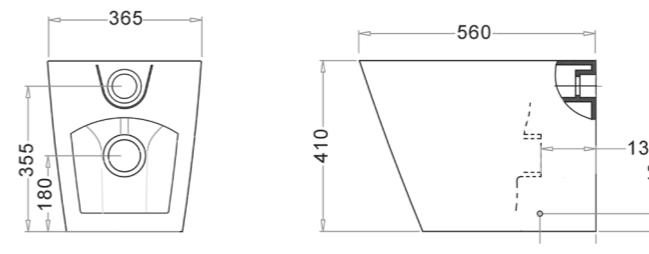

Vivo floor mounted pan

*For use with AP1101 frameless concealed cistern & faceplate

WDVV200RT Thick seat 'P' trap only

WDVV200RS Slim seat 'P' trap only (shown)