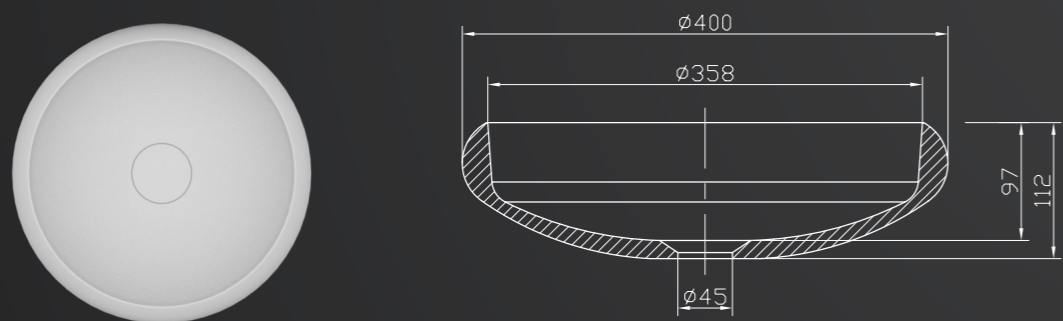

THE FLOTTE | ROUND
WITH SOFT CURVES AND A FLOATING BASE