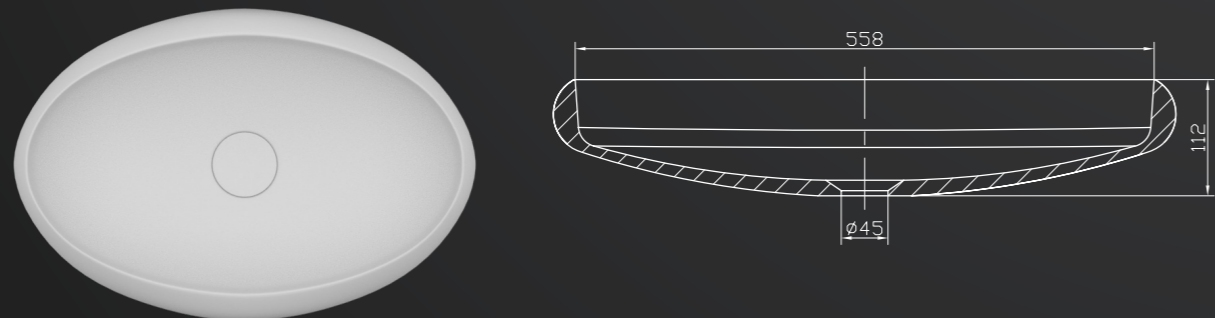

SCARAB | KNURLED HANDLE OPTION

AVAILABLE FOR THE STANDARD AND TALL BASIN MIXERS, THE BATH/SHOWER MIXER AND SHOWER DIVERTOR

setting the trends with ISTONE

The latest vessel bowl release from istone -features organic shapes. with Forme's zen feel, the levitating Flotte bowl and the addition of removable basin shelves giving additional storage for compact spaces. iStone is leading the charge in solid surface manufacturing, this amazing material offers a stone like quality; it's strong allowing thin edges, beautiful shapes and volumes, it is durable and has an environmentally friendly production process.

ISTONE BASIN RANGE | VESSEL BASINS

THE FORME
AN ORGANIC ZEN SHAPED VESSEL BASIN

THE FLOTTE | ROUND
WITH SOFT CURVES AND A FLOATING BASE

THE FLOTTE | OVAL
WITH SOFT CURVES AND A FLOATING BASE

THE CAESAR
A MODERN SCANDI TAPERED DESIGN

THE ROUNDE
BEAUTIFUL CURVED FALL WITH PEDESTAL DETAIL

THE OVALE
BEAUTIFUL CURVED FALL WITH PEDESTAL DETAIL

Supplied with removable shelf.

THE CARRE
BEAUTIFUL CURVED FALL WITH PEDESTAL DETAIL

Supplied with removable shelf.