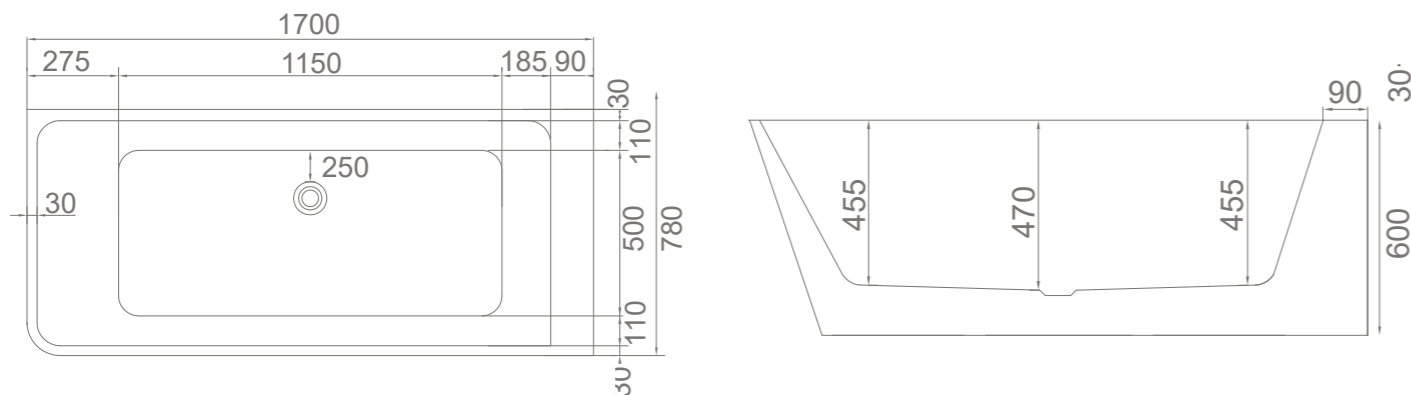

Tilt Back to wall acrylic bath with pop up waste

BPBA1705 Gloss White

1705mm L x 745mm W x 580mm H

includes kliklak waste

The Tilt Back to wall corner acrylic bath left and right

BPBA1705L 1700mm L x 780mm W x 600mm H (**Shown**)