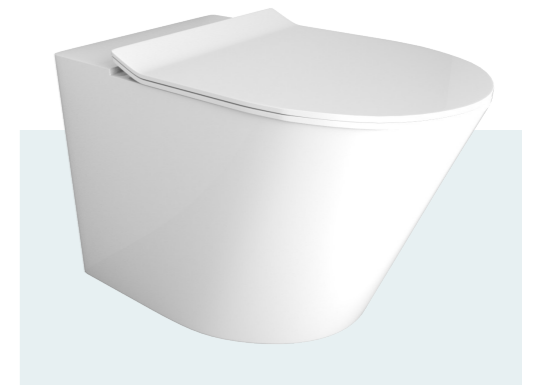

Vivo floor mounted pan

*For use with AP1101 frameless concealed cistern & faceplate

WDVV200RT Thick seat 'P' trap only

WDVV200RS Slim seat 'P' trap only (shown)