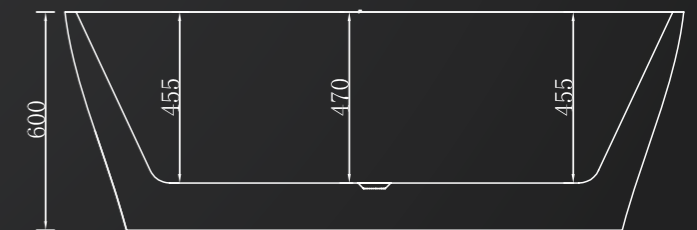

THE SMITH | BACK TO WALL

AVAILABLE IN 1500MM & 1700MM GLOSS OR MATTE WHITE FINISH

THE SMITH | BACK TO WALL CORNER (LEFT AND RIGHT)

AVAILABLE IN GLOSS WHITE FINISH

THE SMITH | FREESTANDING

AVAILABLE IN 1500MM & 1700MM GLOSS OR MATTE WHITE FINISH