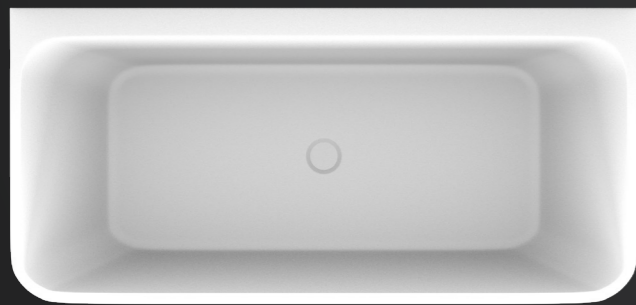

THE SMITH | BACK TO WALL

AVAILABLE IN 1500MM & 1700MM GLOSS OR MATTE WHITE FINISH