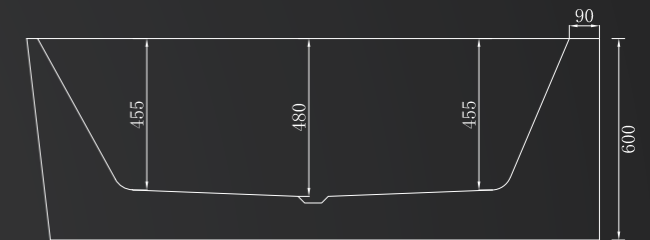

THE SMITH | BACK TO WALL

AVAILABLE IN 1500MM & 1700MM GLOSS OR MATTE WHITE FINISH

THE SMITH | BACK TO WALL CORNER (LEFT AND RIGHT)

AVAILABLE IN GLOSS WHITE FINISH

THE SMITH | FREESTANDING

AVAILABLE IN 1500MM & 1700MM GLOSS OR MATTE WHITE FINISH