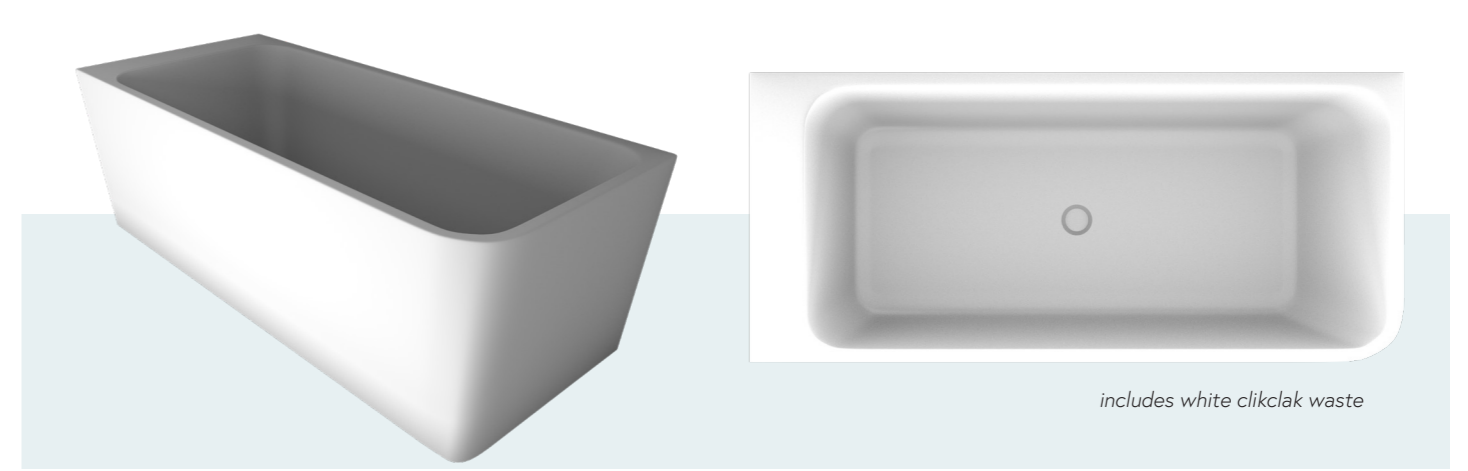

The Smith Back to wall corner acrylic bath left and right

BPBA8356L 1700mm L x 780mm W x 600mm H (**Shown**)

BPBA8356R 1700mm L x 780mm W x 600mm H

Available in gloss white