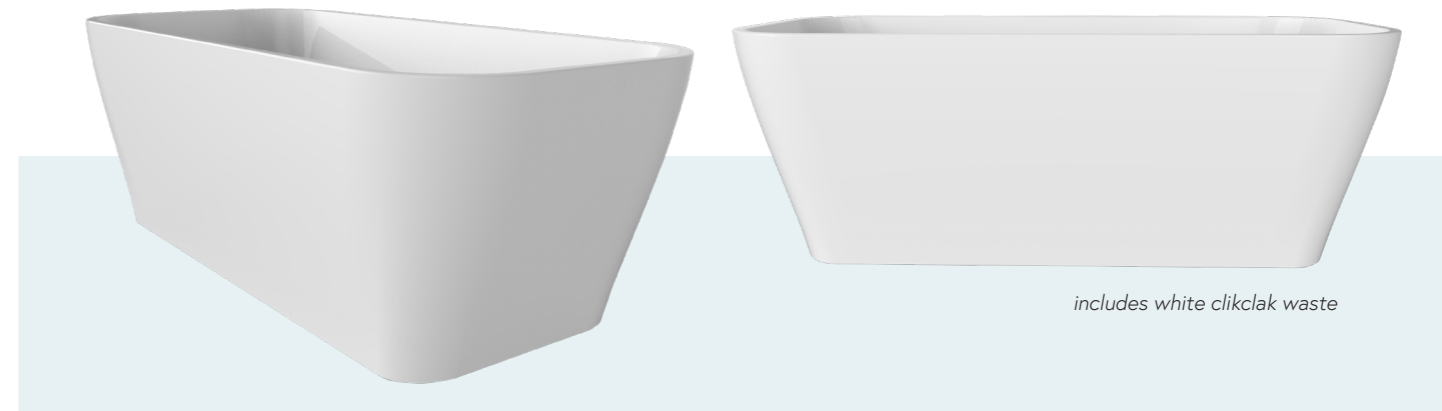

BPBA8356R 1700mm L x 780mm W x 600mm H

Available in gloss white

The Smith Back to wall acrylic bath

BPBA8356-170 1700mm L x 800mm W x 600mm H (**Shown**)

BPBA8356-150 1500mm L x 800mm W x 600mm H

Available in gloss white or matte white