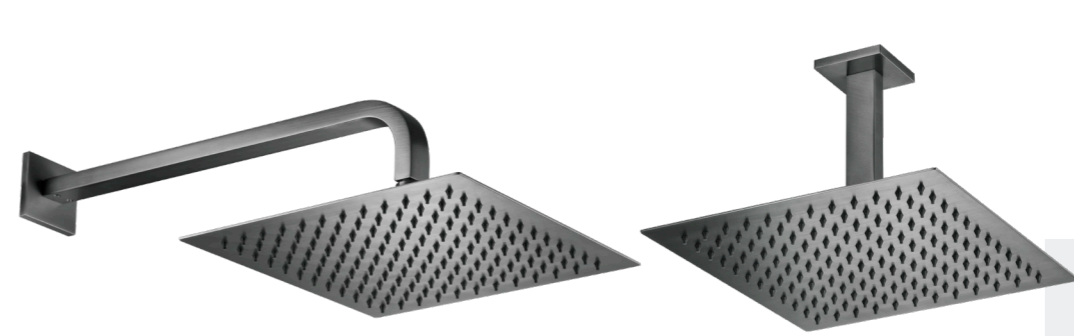

A gold shower head is mounted on a wall with a rusted, industrial-style metal texture. The shower head is sleek and modern, with a textured gold ring at the top. The background is a dark, patterned surface with intricate, swirling designs.

FWT8303SQBL
Torque shower mixer,
round faceplate, matte black

FWT8303SQBN
Torque shower mixer,
round faceplate, brushed nickel

FWT8303SQCP
Torque shower mixer,
round faceplate, chrome

FWF9828GM

THE FLINT RANGE | GUN METAL

Mains pressure tapware with classic modern square lines

FWF9828GM
Standard basin mixer, gun metal
109mm aerator height x 122mm reach
WELS 4 star 6L/min

FWF8268GM
Tall basin mixer, gun metal
246mm aerator height x 154mm reach
WELS 4 star 6L/min