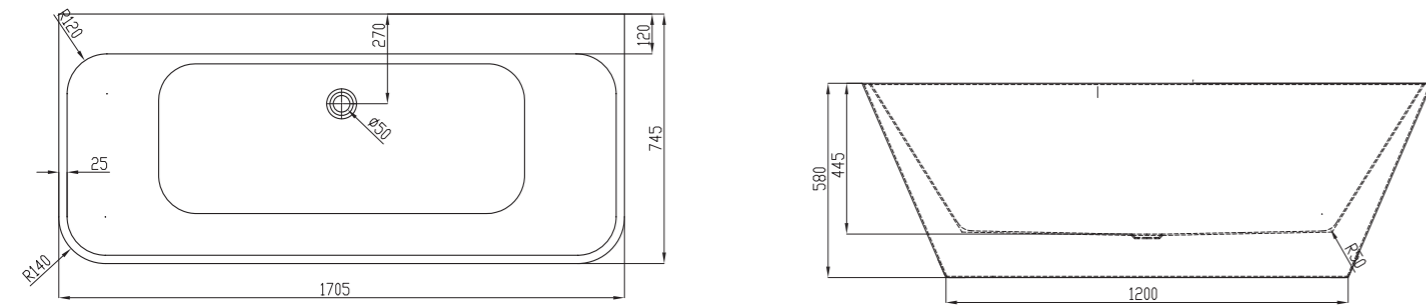

Tilt Back to wall acrylic bath with pop up waste