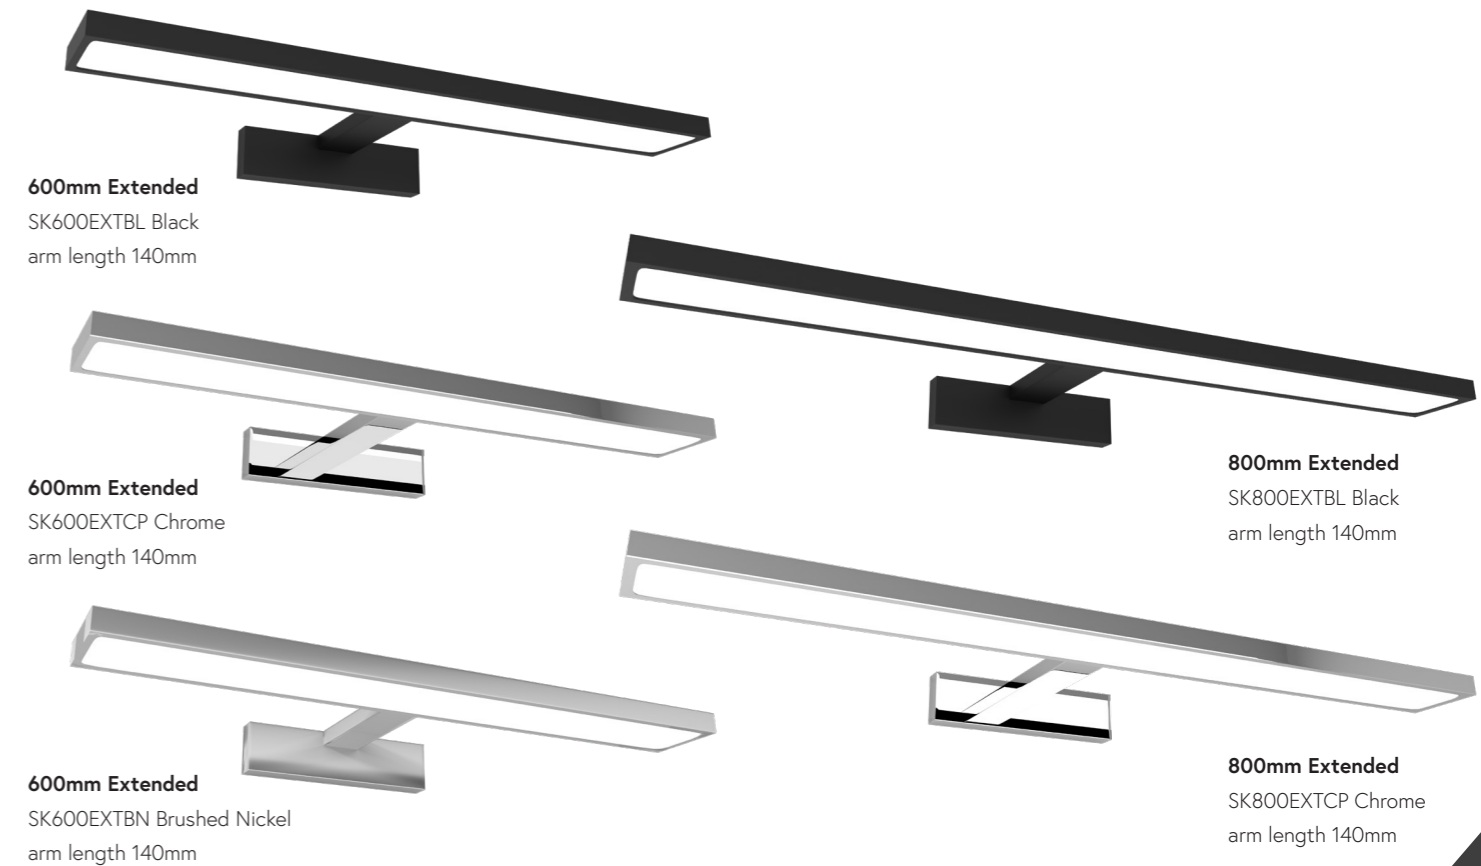

Rectangle mirror with shelf 1100x480mm
 ● WD2955MBL Matte Black
 ● WD2955MW Matte White (shown)

SK800STDBL, WD2908F2BL

SK600EXTBL, KZMG1200WH

STARK LED STANDARD REACH MIRROR WALL LIGHT

Suitable for wall mounting above a flat or framed mirror. Hard wiring is required.

STARK LED EXTENDED REACH MIRROR WALL LIGHT

Suitable for wall mounting above a flat or framed mirror, or mirror cabinet. Hard wiring is required.

iStone

TALK TO OUR SALES TEAM ABOUT THE INDENT
VANITY AND BATH RANGE...THE WAIT WILL BE
WORTH IT!