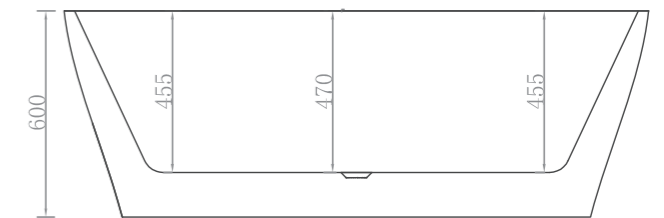

BPBA8356R 1700mm L x 780mm W x 600mm H

Available in gloss white

The Smith Back to wall acrylic bath

BPBA8356-170 1700mm L x 800mm W x 600mm H (**Shown**)

BPBA8356-150 1500mm L x 800mm W x 600mm H

Available in gloss white or matte white