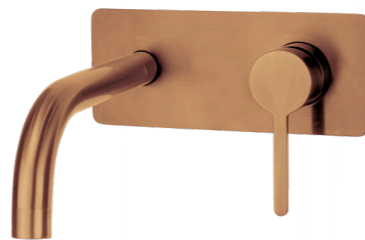

FWLO8268BC

THE LOFT RANGE | BRUSHED COPPER

Mains pressure tapware available in chrome, brushed copper or gun metal

FWLO8228BC

Standard height basin mixer, brushed copper
170mm aerator height x 120mm reach
WELS 5 star 5L/min

FWLO8268BC

Tall basin mixer, brushed copper
205mm aerator height x 150mm reach
WELS 5 star 5L/min

FWLO08BC

Wall mount bath spout, brushed copper
210mm reach

FWLO8286BC

Wall mounted basin mixer,
brushed copper, 200mm reach
WELS 5 star 5L/min