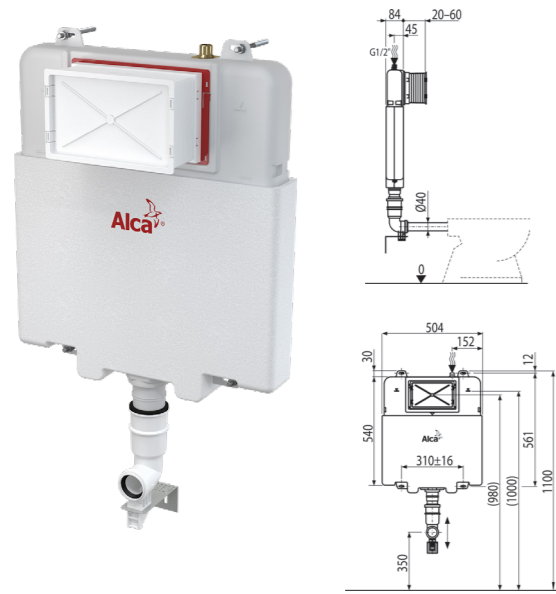

ALCAPLAST IN-WALL CISTERNS

Behind the wall flushing systems

Alcaplast concealed cisterns hide all of the flushing mechanism and tank inside a standard 90mm wall cavity while remaining fully serviceable via the faceplate access hole.

- 5 faceplate options
- Mechanical flushing mechanism
- WELS rating: 3 star 6-3 L/min

Alcaplast frameless in-wall cistern & faceplate

- For use with floor mounted pans
- AP1112/572BC brushed chrome
- AP1112/571CP chrome
- AP1112/570WH white
- AP1112/578BL black