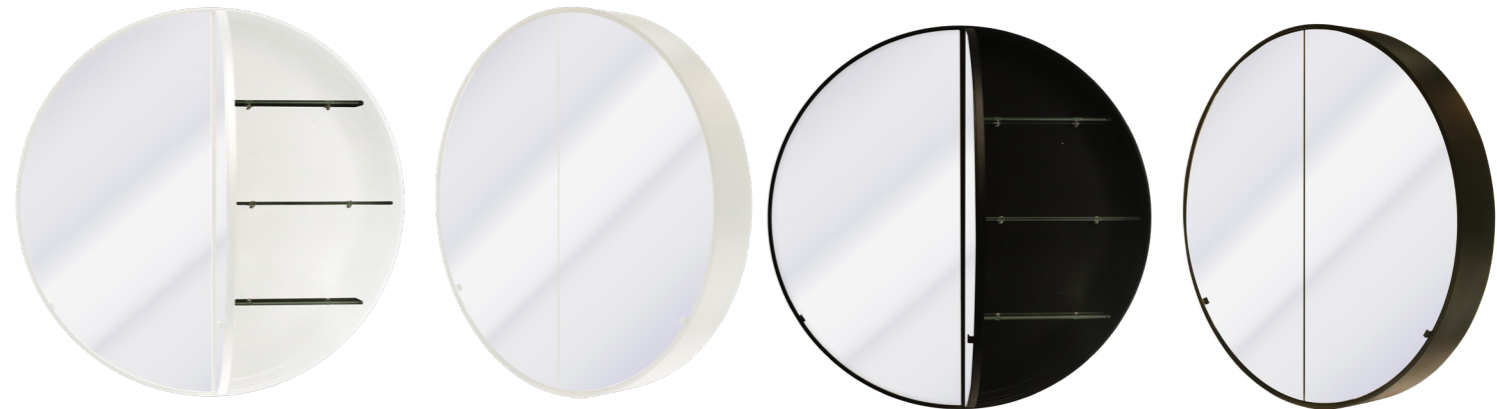

Ø900mm x 120mm deep mirror cabinet
KZMGRO900WH White

Ø900mm x 120mm deep mirror cabinet
KZMGRO900BL Black