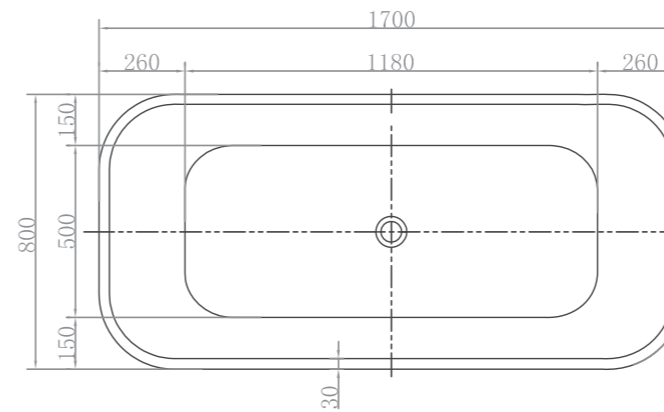

BPBA8356R 1700mm L x 780mm W x 600mm H

Available in gloss white

The Smith Back to wall acrylic bath

BPBA8356-170 1700mm L x 800mm W x 600mm H (**Shown**)

BPBA8356-150 1500mm L x 800mm W x 600mm H

Available in gloss white or matte white