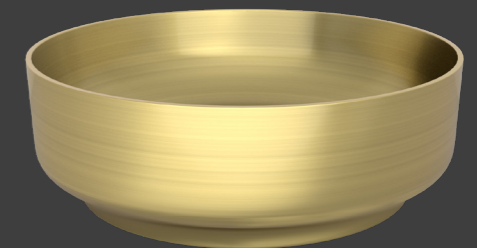

Ø360 x 120mm H
Verotti Stainless Steel
● WD1500BG Brushed Gold

includes klikklak waste