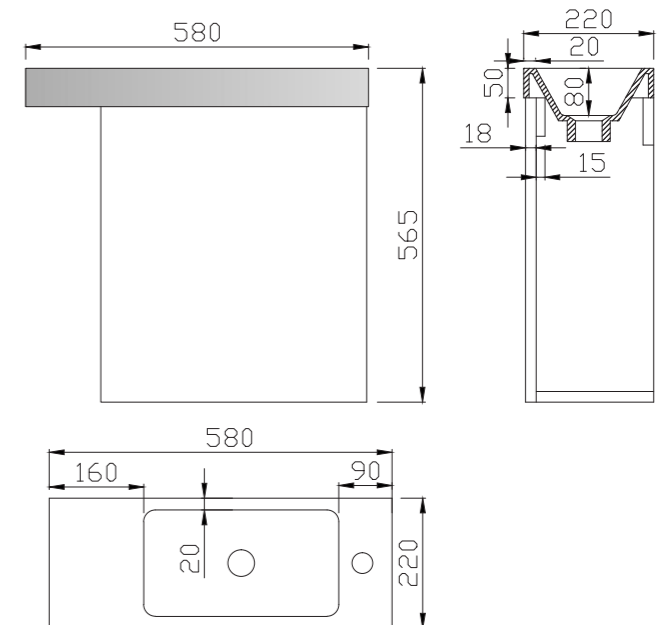

VANITIES - WALL HUNG

Wall hung vanities

Sturdy wall hung cabinets made from E-ZERO MDF (low formaldehyde)

- Finished in glossy white lacquer, black wood or beech wood grain laminate
- Concealed drawer grip
- Soft closing drawer hardware
- Vanity and top sold separately

VANITY
600mm W x 470mm D x 465mm H
KZCS600WH White (shown)
KZCS600BL Black
KZCS600BE Beech

LEXUS TOP
600mm wide x 470mm deep x 25m thick
Solid surface satin finish
Overflow standard chrome
(black/white overflow available on request)
KZTL600A

VANITY
900mm W x 470mm D x 465mm H
KZCS900WH White
KZCS900BL Black
KZCS900BE Beech (shown)

LEXUS TOP
900mm wide x 470mm deep x 25m thick
Solid surface satin finish
Overflow standard chrome
(black/white overflow available on request)
KZTL900A

VANITY
1200mm W x 470mm D x 465mm H
KZCS1200WH White
KZCS1200BL Black (shown)
KZCS1200BE Beech

LEXUS TOP
1200mm wide x 470mm deep x 25m thick
Solid surface satin finish
Overflow standard chrome
(black/white overflow available on request)
KZTL1200A

VANITY
Dual Bowl
1200mm W x 470mm D x 465mm H
KZCS1200BLDWH White
KZCS1200BLDBL Black
KZCS1200BLDBE Beech (shown)

LEXUS TOP
1200mm wide x 470mm deep x 25m thick
Solid surface satin finish
Overflow standard chrome
(black/white overflow available on request)
KZTL1200DA

VANITY
Dual Bowl
1600mm W x 470mm D x 465mm H
KZCS1600WH White
KZCS1600BL Black (shown)
KZCS1600BE Beech

LEXUS TOP
1200mm wide x 470mm deep x 25m thick
Solid surface satin finish
Overflow standard chrome
(black/white overflow available on request)
KZTL1600DA

Mini WC Set Beech 570x565x220mm

A beech wood grain laminate finish over 'E-ZERO' low formaldehyde emitting MDF
Cast stone resin top in glossy white
*tap not included
KZWC550BE Beech (shown)
KZWC550BL Black
KZWC550WH White