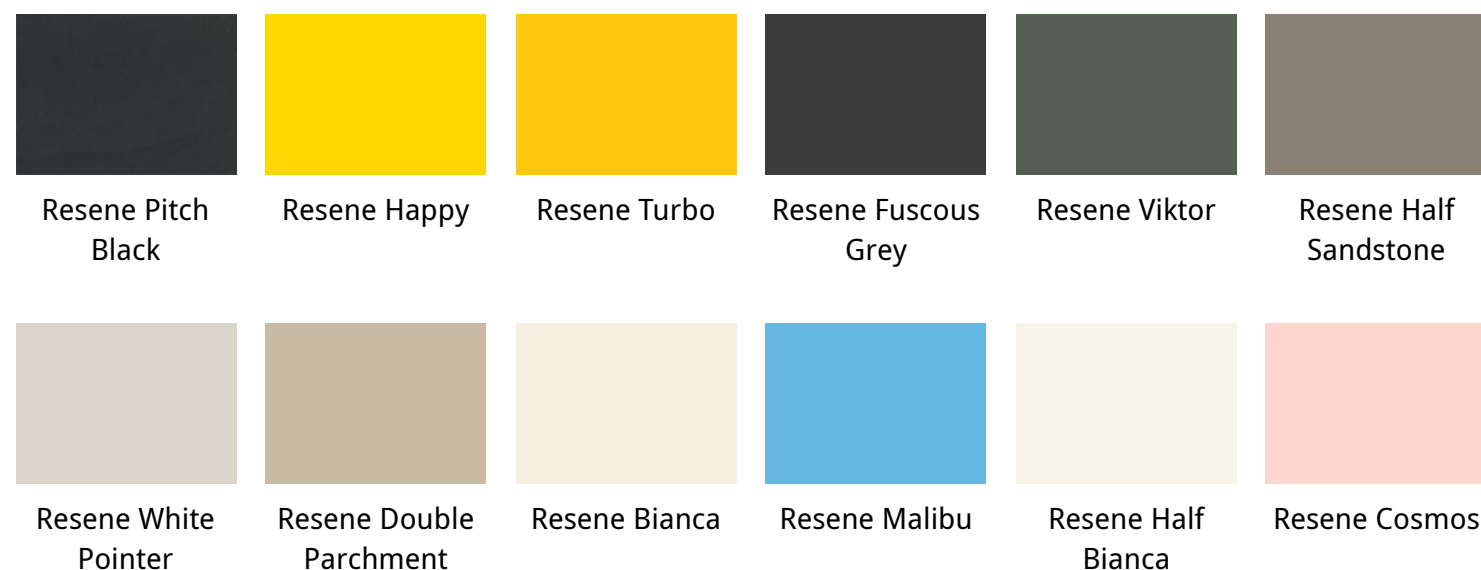

Did you know...

That you can still get Resene colours even if they are not on a current chart? View an A4 drawdown paint swatch at your local Resene ColorShop to check you like it and then staff can tint it into your chosen paint for you.