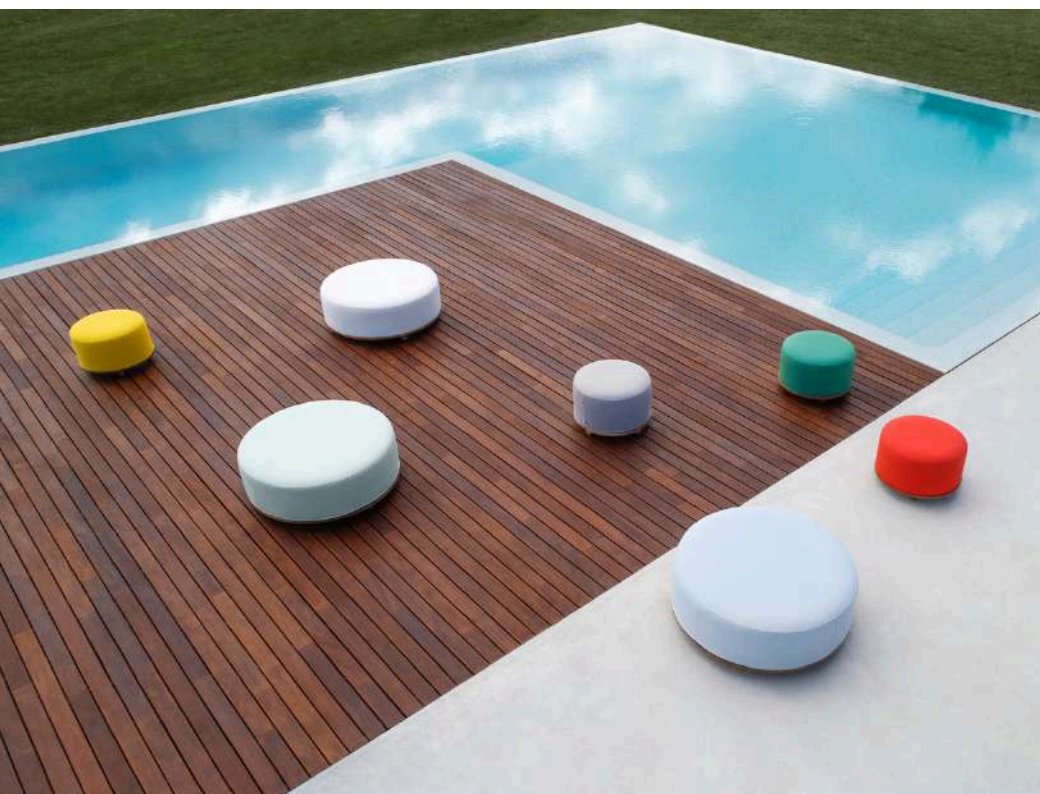

Parallel Lounger, Heritage Side Table

Arc Bar Stool

60

Summer Bar Stool

Fup Ottoman

Paralel Armchair, Paralel Side Table
Fup Ottoman

OUTDOOR LOUNGE

SOFAS	ATMOSPHERA	Page	W	D	H	RRP (NZD)
	SOFT Sofa Centre Module	9	95	95	70	\$3,325
	SOFT Sofa Corner	9	95	95	70	\$4,145
	ZERO Sofa Corner	13	85	85	78	\$4,900
	ZERO Sofa 3 Seater	13	255	85	78	\$10,770
	LOTO Sofa Centre Module	14	180	88	73	\$5,235
	LOTO Sofa Left/Right Module	14	200	104	73	\$5,860
	APACHE Sofa 2 Seater	4	186	81	79	\$7,930
	PIPE Sofa	7	162	89.5	73	\$8,025
	LUDO Sofa	11	195	92	76	\$9,425
	VENICE Central 3 Seater Sofa	5	207	30	70	\$9,175
	VENICE 2 Seater with Table	5	208	30	70	\$10,015
	LODGE Sofa	8	200	90	66	\$9,540
	SWITCH Lounge Section	3	180	84	78	\$5,420
	SWITCH Middle Section	3	84	93	78	\$4,085
	SWITCH Corner Section	3	93	93	78	\$5,095