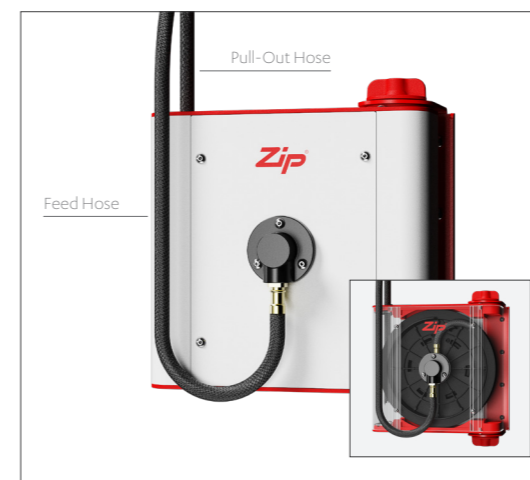

Includes Hose Management System

Patent pending for the hose management system.