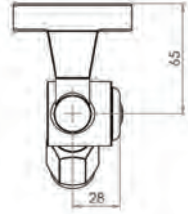

Commercial Tapware

GUARDIAN® TAPWARE

45 Degree Metal Mouthguard Bubbler with Wall Mount Sensor

T-3MSS-BUB45SWB (Battery operated)

T-3MSS-BUB45SWM (Mains operated)

- Infrared 6 sec timed sensor
- Full stainless steel construction
- Equipped with 3monkeez sensor technology for hands-free operation
- Sensor is wall mounted
- Available as battery powered or mains operated
- 1/2" FI BSP Inlet
- WELS 6 Star 1.5LPM
- Working pressure range 150kPa-500kPa
- Maximum operating temperature 40 degrees

Top

Front

Side