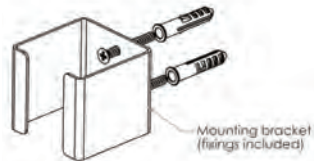

Accessories & Spare Parts

GUARDIAN[®] TAPWARE

Timed 6 Second Sensor Conversion Kit with Wall Mount Sensor

T-3MSSP-SWCK-B (Battery operated)

T-3MSSP-SWCK-M (Mains operated)

- Infrared 6 sec timed sensor
- Timed 6 Second Sensor Conversion Kit for 3monkeez Bib Taps, Pillar Taps, Standard Bubblers and Bottle Filler.
- Kit Includes Wall Mount Sensor, Solenoid with Case, Tap Control Cap, Battery Pack or Transformer

Top

Side

Accessories & Spare Parts

GUARDIAN[®] TAPWARE

Sensor Tapware Spare Parts

T-3MSSP-HMST-M

- Sensor Tap Transformer with 800mm Cable

T-3MSSP-HMST-M