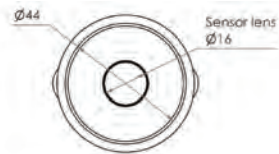

Wall Mount Bottle Filler with Hob Mount Sensor

T-3MSS-BFSB (Battery operated)

T-3MSS-BFSM (Mains operated)

- Infrared 6 sec timed sensor
- Full stainless steel construction
- Equipped with 3monkeez sensor technology for hands-free operation
- Sensor is hob mounted
- Available as battery powered or mains operated
- 1/2" FI BSP Inlet
- WELS 6 Star 1.5LPM
- Working pressure range 150kPa-500kPa
- Maximum operating temperature 40 degrees

Side