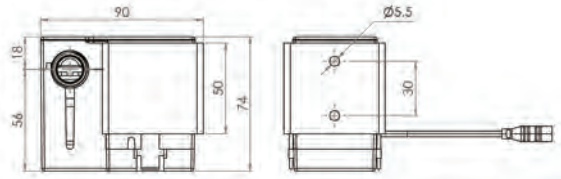

Top

Side

Accessories & Spare Parts

GUARDIAN[®] TAPWARE

Sensor Tapware Spare Parts

T-3MSSP-HMST-M

- Sensor Tap Transformer with 800mm Cable

T-3MSSP-HMST-M