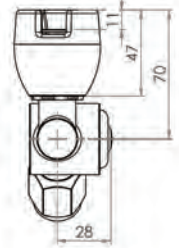

45 Degree Silicone Mouthguard Bubbler with Wall Mount Sensor

T-3MSS-BUBS45SWB (Battery operated)

T-3MSS-BUBS45SWM (Mains operated)

- Infrared 6 sec timed sensor
- Full stainless steel construction
- Equipped with 3monkeez sensor technology for hands-free operation
- Sensor is wall mounted
- Available as battery powered or mains operated
- 1/2" FI BSP Inlet
- Ideally suited for use with 3monkeez PT-7 troughs
- Unique rubber mouthguard that protects teeth
- WELS 6 Star 1.5LPM
- Working pressure range 150kPa-500kPa
- Maximum operating temperature 40 degrees

Top

Front

Side