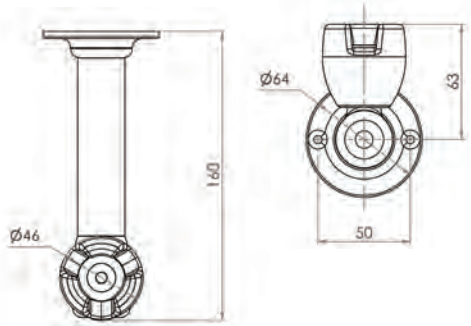

Wall Mount Silicone Mouthguard Bubbler with Wall Mount Sensor

T-3MSS-BUB90SWB (Battery operated)

T-3MSS-BUB90SWM (Mains operated)

- Infrared 6 sec timed sensor
- Full stainless steel construction
- Equipped with 3monkeez sensor technology for hands-free operation
- Sensor is wall mounted
- Available as battery powered or mains operated
- 1/2" FI BSP Inlet
- Unique rubber mouthguard that protects teeth
- WELS 6 Star 1.5LPM
- Working pressure range 150kPa-500kPa
- Maximum operating temperature 40 degrees

Top

Front