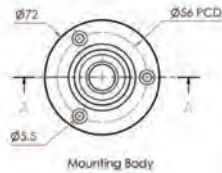

45 Degree Silicone Mouthguard Bubbler with Wall Mount Sensor

T-3MSS-BUBS45SWB (Battery operated)

T-3MSS-BUBS45SWM (Mains operated)

- Infrared 6 sec timed sensor
- Full stainless steel construction
- Equipped with 3monkeez sensor technology for hands-free operation
- Sensor is wall mounted
- Available as battery powered or mains operated
- 1/2" FI BSP Inlet
- Ideally suited for use with 3monkeez PT-7 troughs
- Unique rubber mouthguard that protects teeth
- WELS 6 Star 1.5LPM
- Working pressure range 150kPa-500kPa
- Maximum operating temperature 40 degrees

Top

Front

Side