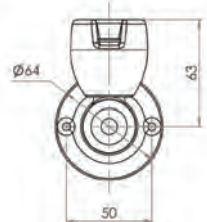

Wall Mount Silicone Mouthguard Bubbler with Hob Mount Sensor

T-3MSS-BUB90SB (Battery operated)

T-3MSS-BUB90SM (Mains operated)

- Infrared 6 sec timed sensor
- Full stainless steel construction
- Equipped with 3monkeez sensor technology for hands-free operation
- Sensor is hob mounted
- Available as battery powered or mains operated
- 1/2" FI BSP Inlet
- Unique rubber mouthguard that protects teeth
- WELS 6 Star 1.5LPM
- Working pressure range 150kPa-500kPa
- Maximum operating temperature 40 degrees