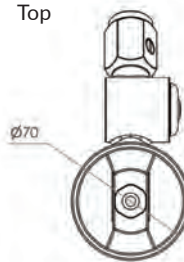

Commercial Tapware

GUARDIAN® TAPWARE

45 Degree Metal Mouthguard Bubbler with Wall Mount Sensor

T-3MSS-BUB45SWB (Battery operated)

T-3MSS-BUB45SWM (Mains operated)

- Infrared 6 sec timed sensor
- Full stainless steel construction
- Equipped with 3monkeez sensor technology for hands-free operation
- Sensor is wall mounted
- Available as battery powered or mains operated
- 1/2" FI BSP Inlet
- WELS 6 Star 1.5LPM
- Working pressure range 150kPa-500kPa
- Maximum operating temperature 40 degrees

Top