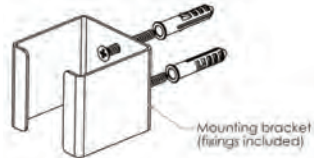

Side

Front

Accessories & Spare Parts

GUARDIAN[®] TAPWARE

Timed 6 Second Sensor Conversion Kit with Hob Mount Sensor

T-3MSSP-SCK-B (Battery operated)

T-3MSSP-SCK-M (Mains operated)

- Infrared 6 sec timed sensor
- Timed 6 Second Sensor Conversion Kit for 3monkeez Bib Taps, Pillar Taps, Standard Bubblers and Bottle Filler.
- Kit Includes Hob Mount Sensor, Solenoid with Case, Tap Control Cap, Battery Pack or Transformer