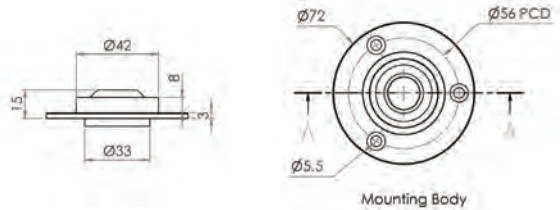

Top

Side

Accessories & Spare Parts

GUARDIAN[®] TAPWARE

Sensor Tapware Spare Parts

T-3MSSP-HMST-M

- Sensor Tap Transformer with 800mm Cable

T-3MSSP-HMST-M