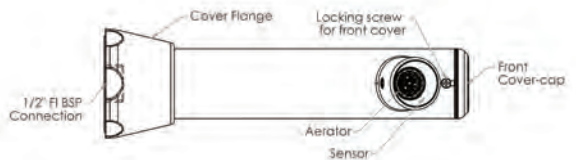

T-3MSSP-HMSTB2

T-3MSSP-HMST-3M

* Power Supply with 3 metre lead available separately

Wall Mounted Infrared Sensor Tap

T-3MSS-WMSTB

- Battery operated
- Infrared sensor
- 1/2" FI BSP
- Full stainless steel construction
- WELS 6 Star 3.5LPM
- Working pressure range 150kPa-500kPa
- Maximum operating temperature 50 degrees
- All in one, no external parts

Front

Side

Bottom

Pillar Tap with Hob Mount Sensor

T-3MSS-PTSB (Battery operated)

T-3MSS-PTSM (Mains operated)

- Infrared 6 sec timed sensor
- Full stainless steel construction
- Equipped with 3monkeez sensor technology for hands-free operation
- Sensor is hob mounted
- Available as battery powered or mains operated
- 1/2" MI BSP Inlet
- WELS 6 Star 3LPM
- Working pressure range 150kPa-500kPa
- Maximum operating temperature 60 degrees