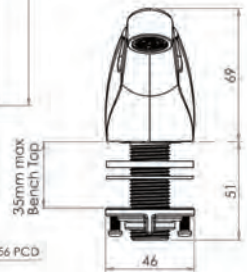

Side

Top

Front

Ø44

Sensor lens Ø16

Commercial Tapware

GUARDIAN[®] TAPWARE

Pillar Tap with Wall Mount Sensor

Side

Top

Front

Mounting Body

Bib Tap with Hob Mount Sensor

T-3MSS-BTSB (Battery operated)

T-3MSS-BTSM (Mains operated)

- Infrared 6 sec timed sensor
- Full stainless steel construction
- Equipped with 3monkeez sensor technology for hands-free operation
- Sensor is hob mounted
- Available as battery powered or mains operated
- 1/2" MI BSP
- 1/2" FI BSP extension piece included
- WELS 6 Star 3LPM
- Working pressure range 150kPa-500kPa
- Maximum operating temperature 60 degrees