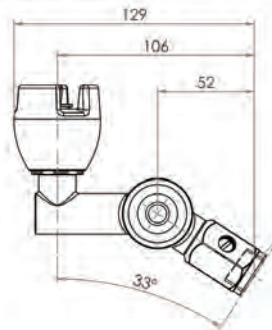

45 Degree Silicone Mouthguard Bubbler with Wall Mount Sensor

T-3MSS-BUBS45SWB (Battery operated)

T-3MSS-BUBS45SWM (Mains operated)

- Infrared 6 sec timed sensor
- Full stainless steel construction
- Equipped with 3monkeez sensor technology for hands-free operation
- Sensor is wall mounted
- Available as battery powered or mains operated
- 1/2" FI BSP Inlet
- Ideally suited for use with 3monkeez PT-7 troughs
- Unique rubber mouthguard that protects teeth
- WELS 6 Star 1.5LPM
- Working pressure range 150kPa-500kPa
- Maximum operating temperature 40 degrees

Top

Front

Side