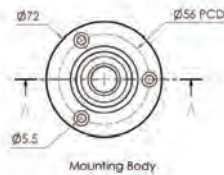

Commercial Tapware

GUARDIAN® TAPWARE

45 Degree Metal Mouthguard Bubbler with Wall Mount Sensor

T-3MSS-BUB45SWB (Battery operated)

T-3MSS-BUB45SWM (Mains operated)

- Infrared 6 sec timed sensor
- Full stainless steel construction
- Equipped with 3monkeez sensor technology for hands-free operation
- Sensor is wall mounted
- Available as battery powered or mains operated
- 1/2" FI BSP Inlet
- WELS 6 Star 1.5LPM
- Working pressure range 150kPa-500kPa
- Maximum operating temperature 40 degrees

Top

Front

Side