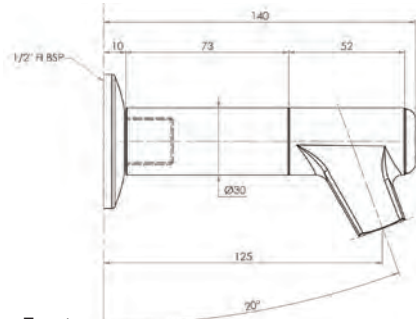

Bib Tap with Hob Mount Sensor

T-3MSS-BTSB (Battery operated)

T-3MSS-BTSM (Mains operated)

- Infrared 6 sec timed sensor
- Full stainless steel construction
- Equipped with 3monkeez sensor technology for hands-free operation
- Sensor is hob mounted
- Available as battery powered or mains operated
- 1/2" MI BSP
- 1/2" FI BSP extension piece included
- WELS 6 Star 3LPM
- Working pressure range 150kPa-500kPa
- Maximum operating temperature 60 degrees

Side