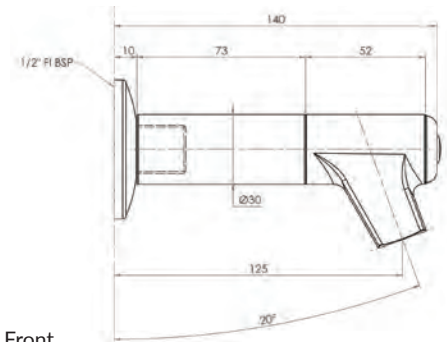

Commercial Tapware

GUARDIAN® TAPWARE

Bib Tap with Wall Mount Sensor

T-3MSS-BTSWB (Battery operated)

T-3MSS-BTSWM (Mains operated)

- Infrared 6 sec timed sensor
- Full stainless steel construction
- Equipped with 3monkeez sensor technology for hands-free operation
- Sensor is wall mounted
- Available as battery powered or mains operated
- 1/2" MI BSP
- 1/2" FI BSP extension piece included
- WELS 6 Star 3LPM
- Working pressure range 150kPa-500kPa
- Maximum operating temperature 60 degrees

Side