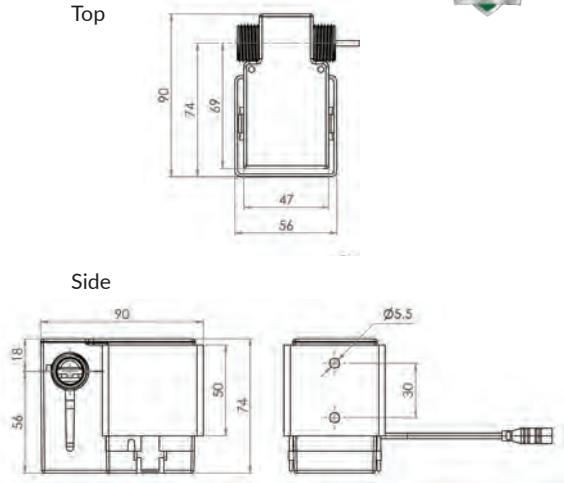

Side

Front

Accessories & Spare Parts

GUARDIAN[®] TAPWARE

Timed 6 Second Sensor Conversion Kit with Hob Mount Sensor

T-3MSSP-SCK-B (Battery operated)

T-3MSSP-SCK-M (Mains operated)

- Infrared 6 sec timed sensor
- Timed 6 Second Sensor Conversion Kit for 3monkeez Bib Taps, Pillar Taps, Standard Bubblers and Bottle Filler.
- Kit Includes Hob Mount Sensor, Solenoid with Case, Tap Control Cap, Battery Pack or Transformer