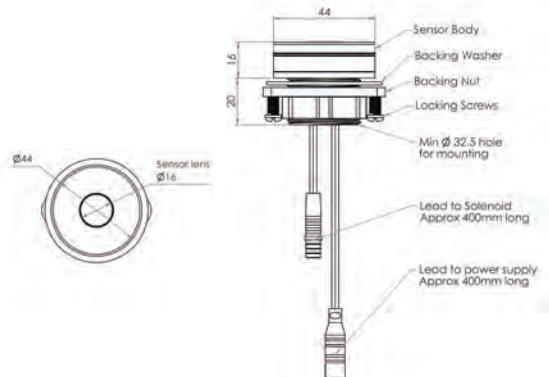

Accessories & Spare Parts

GUARDIAN® TAPWARE

Timed 6 Second Sensor Conversion Kit with Hob Mount Sensor

T-3MSSP-SCK-B (Battery operated)

T-3MSSP-SCK-M (Mains operated)

- Infrared 6 sec timed sensor
- Timed 6 Second Sensor Conversion Kit for 3monkeez Bib Taps, Pillar Taps, Standard Bubblers and Bottle Filler.
- Kit Includes Hob Mount Sensor, Solenoid with Case, Tap Control Cap, Battery Pack or Transformer