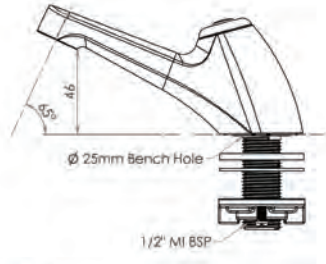

Front

Side

Bottom

Pillar Tap with Hob Mount Sensor

T-3MSS-PTSB (Battery operated)

T-3MSS-PTSM (Mains operated)

- Infrared 6 sec timed sensor
- Full stainless steel construction
- Equipped with 3monkeez sensor technology for hands-free operation
- Sensor is hob mounted
- Available as battery powered or mains operated
- 1/2" MI BSP Inlet
- WELS 6 Star 3LPM
- Working pressure range 150kPa-500kPa
- Maximum operating temperature 60 degrees

Side

Top

Front

Ø44

Sensor lens Ø16

Commercial Tapware

GUARDIAN[®] TAPWARE

Pillar Tap with Wall Mount Sensor