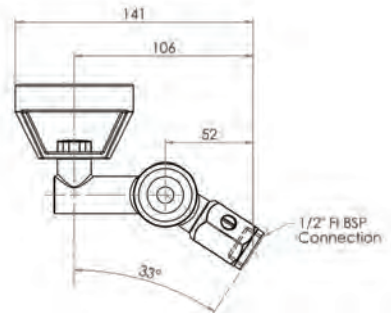

Commercial Tapware

GUARDIAN® TAPWARE

45 Degree Metal Mouthguard Bubbler with Wall Mount Sensor

T-3MSS-BUB45SWB (Battery operated)

T-3MSS-BUB45SWM (Mains operated)

- Infrared 6 sec timed sensor
- Full stainless steel construction
- Equipped with 3monkeez sensor technology for hands-free operation
- Sensor is wall mounted
- Available as battery powered or mains operated
- 1/2" FI BSP Inlet
- WELS 6 Star 1.5LPM
- Working pressure range 150kPa-500kPa
- Maximum operating temperature 40 degrees

Top

Front

Side