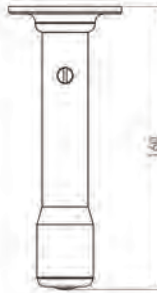

Front

Wall Mount Bottle Filler with Hob Mount Sensor

T-3MSS-BFSB (Battery operated)

T-3MSS-BFSM (Mains operated)

- Infrared 6 sec timed sensor
- Full stainless steel construction
- Equipped with 3monkeez sensor technology for hands-free operation
- Sensor is hob mounted
- Available as battery powered or mains operated
- 1/2" FI BSP Inlet
- WELS 6 Star 1.5LPM
- Working pressure range 150kPa-500kPa
- Maximum operating temperature 40 degrees

Top