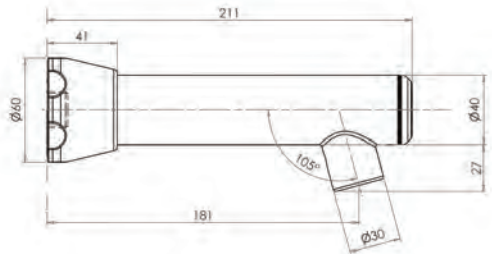

Side

Bottom