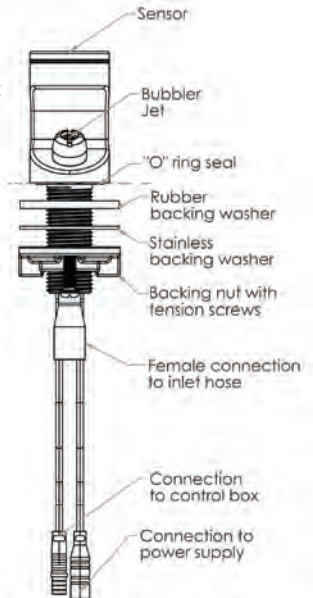

Timed Sensor Compact Bubbler

T-3MSS-BUBCSB (Battery operated)

T-3MSS-BUBCSM (Mains operated)

- Infrared 6 sec timed sensor
- Includes flexi hose – ½" FI BSP
- Full stainless steel construction
- WELS 6 Star 2.5LPM
- Working pressure range 150kPa-500kPa
- Maximum operating temperature 40 degrees

Side

Top

Front