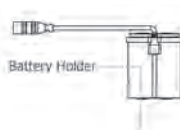

240v Power supply