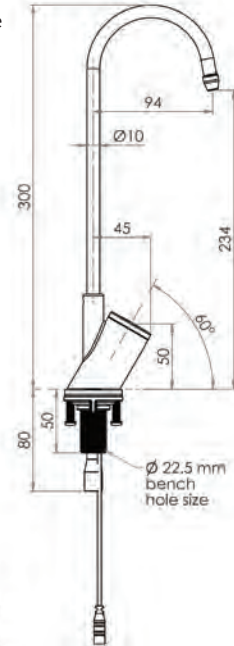

Commercial Tapware

GUARDIAN® TAPWARE

Hob Mount Sensor Bottle Filler

T-3MSS-HMSBFB (Battery operated)

T-3MSS-HMSBFM (Mains operated)

- Battery operated or mains powered
- Infrared sensor
- Spout locks into 8 different positions
- Includes flexi hose - 1/2" FI BSP
- Full stainless steel construction
- WELS 6 Star 2.5LPM
- Working pressure range 150kPa-500kPa
- Maximum operating temperature 70 degrees

Side