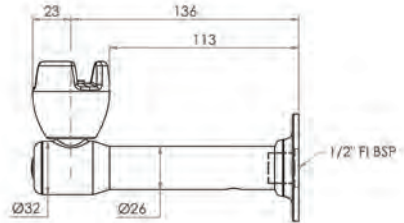

Wall Mount Silicone Mouthguard Bubbler with Hob Mount Sensor

T-3MSS-BUB90SB (Battery operated)

T-3MSS-BUB90SM (Mains operated)

- Infrared 6 sec timed sensor
- Full stainless steel construction
- Equipped with 3monkeez sensor technology for hands-free operation
- Sensor is hob mounted
- Available as battery powered or mains operated
- 1/2" FI BSP Inlet
- Unique rubber mouthguard that protects teeth
- WELS 6 Star 1.5LPM
- Working pressure range 150kPa-500kPa
- Maximum operating temperature 40 degrees

Side