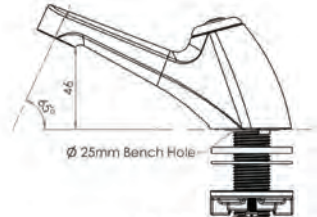

Commercial Tapware

GUARDIAN® TAPWARE

Pillar Tap with Wall Mount Sensor

T-3MSS-PTSWB (Battery operated)

T-3MSS-PTSWM (Mains operated)

- Infrared 6 sec timed sensor
- Full stainless steel construction
- Equipped with 3monkeez sensor technology for hands-free operation
- Sensor is wall mounted
- Available as battery powered or mains operated
- 1/2" MI BSP Inlet
- WELS 6 Star 3LPM
- Working pressure range 150kPa-500kPa
- Maximum operating temperature 60 degrees

Side