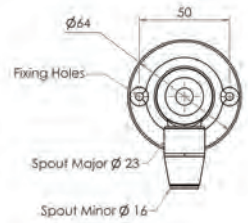

Wall Mount Bottle Filler with Hob Mount Sensor

T-3MSS-BFSB (Battery operated)

T-3MSS-BFSM (Mains operated)

- Infrared 6 sec timed sensor
- Full stainless steel construction
- Equipped with 3monkeez sensor technology for hands-free operation
- Sensor is hob mounted
- Available as battery powered or mains operated
- 1/2" FI BSP Inlet
- WELS 6 Star 1.5LPM
- Working pressure range 150kPa-500kPa
- Maximum operating temperature 40 degrees