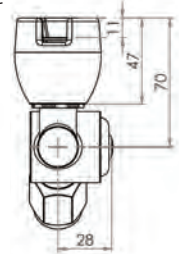

45 Degree Silicone Mouthguard Bubbler with Hob Mount Sensor

T-3MSS-BUBS45SB (Battery operated)

T-3MSS-BUBS45SM (Mains operated)

- Infrared 6 sec timed sensor
- Full stainless steel construction
- Equipped with 3monkeez sensor technology for hands-free operation
- Sensor is hob mounted
- Available as battery powered or mains operated
- 1/2" FI BSP Inlet
- Ideally suited for use with 3monkeez PT-7 troughs
- Unique rubber mouthguard that protects teeth
- WELS 6 Star 1.5LPM
- Working pressure range 150kPa-500kPa
- Maximum operating temperature 40 degrees

Top

Front

Side