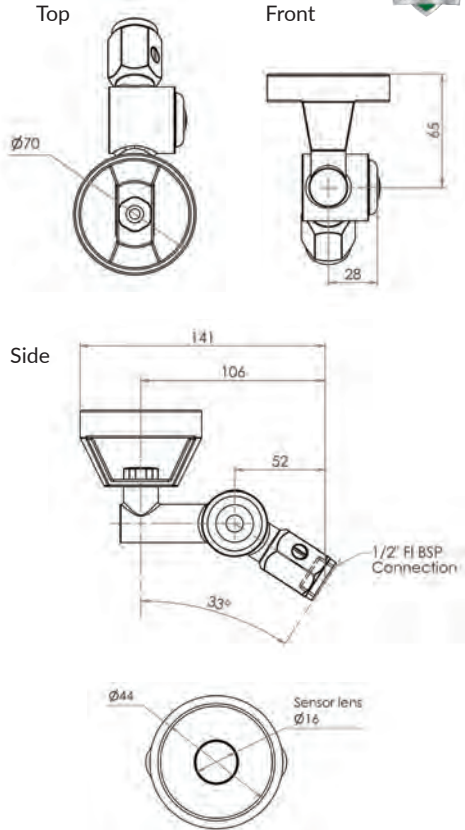

Side

Front

45 Degree Metal Mouthguard Bubbler with Hob Mount Sensor

T-3MSS-BUB45SB (Battery operated)

T-3MSS-BUB45SM (Mains operated)

- Infrared 6 sec timed sensor
- Full stainless steel construction
- Equipped with 3monkeez sensor technology for hands-free operation
- Sensor is hob mounted
- Available as battery powered or mains operated
- 1/2" FI BSP Inlet
- Ideally suited for use with 3monkeez PT-7 troughs
- WELS 6 Star 1.5LPM
- Working pressure range 150kPa-500kPa
- Maximum operating temperature 40 degrees