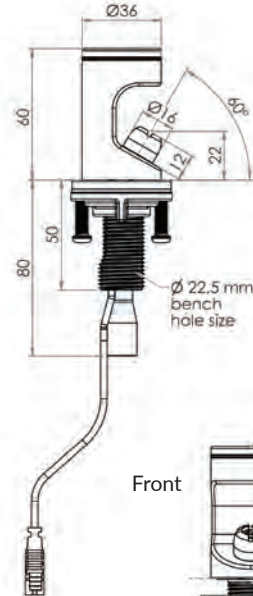

Top

Front

Side

Timed Sensor Compact Bubbler

T-3MSS-BUBCSB (Battery operated)

T-3MSS-BUBCSM (Mains operated)

- Infrared 6 sec timed sensor
- Includes flexi hose – ½" FI BSP
- Full stainless steel construction
- WELS 6 Star 2.5LPM
- Working pressure range 150kPa-500kPa
- Maximum operating temperature 40 degrees

Side

Top

Front

Wall Mount Bottle Filler with Hob Mount Sensor

T-3MSS-BFSB (Battery operated)

T-3MSS-BFSM (Mains operated)

- Infrared 6 sec timed sensor
- Full stainless steel construction
- Equipped with 3monkeez sensor technology for hands-free operation
- Sensor is hob mounted
- Available as battery powered or mains operated
- 1/2" FI BSP Inlet
- WELS 6 Star 1.5LPM
- Working pressure range 150kPa-500kPa
- Maximum operating temperature 40 degrees