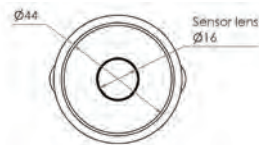

45 Degree Silicone Mouthguard Bubbler with Hob Mount Sensor

T-3MSS-BUBS45SB (Battery operated)

T-3MSS-BUBS45SM (Mains operated)

- Infrared 6 sec timed sensor
- Full stainless steel construction
- Equipped with 3monkeez sensor technology for hands-free operation
- Sensor is hob mounted
- Available as battery powered or mains operated
- 1/2" FI BSP Inlet
- Ideally suited for use with 3monkeez PT-7 troughs
- Unique rubber mouthguard that protects teeth
- WELS 6 Star 1.5LPM
- Working pressure range 150kPa-500kPa
- Maximum operating temperature 40 degrees

Top

Front

Side