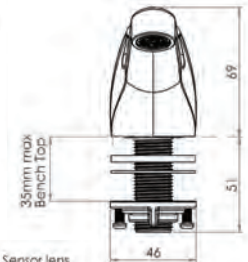

Front

Side

Bottom

Pillar Tap with Hob Mount Sensor

T-3MSS-PTSB (Battery operated)

T-3MSS-PTSM (Mains operated)

- Infrared 6 sec timed sensor
- Full stainless steel construction
- Equipped with 3monkeez sensor technology for hands-free operation
- Sensor is hob mounted
- Available as battery powered or mains operated
- 1/2" MI BSP Inlet
- WELS 6 Star 3LPM
- Working pressure range 150kPa-500kPa
- Maximum operating temperature 60 degrees

Side

Top

Front

Ø44

Sensor lens Ø16

Commercial Tapware

GUARDIAN[®] TAPWARE

Pillar Tap with Wall Mount Sensor