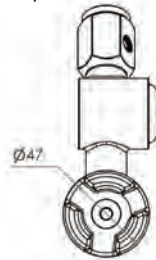

45 Degree Silicone Mouthguard Bubbler with Hob Mount Sensor

T-3MSS-BUBS45SB (Battery operated)

T-3MSS-BUBS45SM (Mains operated)

- Infrared 6 sec timed sensor
- Full stainless steel construction
- Equipped with 3monkeez sensor technology for hands-free operation
- Sensor is hob mounted
- Available as battery powered or mains operated
- 1/2" FI BSP Inlet
- Ideally suited for use with 3monkeez PT-7 troughs
- Unique rubber mouthguard that protects teeth
- WELS 6 Star 1.5LPM
- Working pressure range 150kPa-500kPa
- Maximum operating temperature 40 degrees

Top