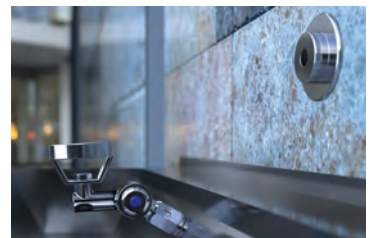

Commercial Tapware

GUARDIAN® TAPWARE

45 Degree Metal Mouthguard Bubbler with Wall Mount Sensor

T-3MSS-BUB45SWB (Battery operated)

T-3MSS-BUB45SWM (Mains operated)

- Infrared 6 sec timed sensor
- Full stainless steel construction
- Equipped with 3monkeez sensor technology for hands-free operation
- Sensor is wall mounted
- Available as battery powered or mains operated
- 1/2" FI BSP Inlet
- WELS 6 Star 1.5LPM
- Working pressure range 150kPa-500kPa
- Maximum operating temperature 40 degrees

Top

Front

Side