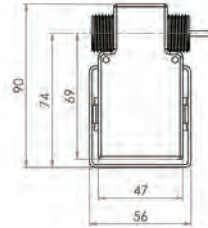

Top

Side

Accessories & Spare Parts

GUARDIAN[®] TAPWARE

Sensor Tapware Spare Parts

T-3MSSP-HMST-M

- Sensor Tap Transformer with 800mm Cable

T-3MSSP-HMST-M