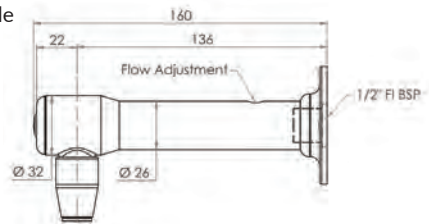

Wall Mount Bottle Filler with Hob Mount Sensor

T-3MSS-BFSB (Battery operated)

T-3MSS-BFSM (Mains operated)

- Infrared 6 sec timed sensor
- Full stainless steel construction
- Equipped with 3monkeez sensor technology for hands-free operation
- Sensor is hob mounted
- Available as battery powered or mains operated
- 1/2" FI BSP Inlet
- WELS 6 Star 1.5LPM
- Working pressure range 150kPa-500kPa
- Maximum operating temperature 40 degrees

Side