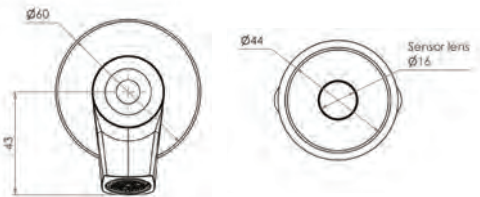

Bib Tap with Hob Mount Sensor

T-3MSS-BTSB (Battery operated)

T-3MSS-BTSM (Mains operated)

- Infrared 6 sec timed sensor
- Full stainless steel construction
- Equipped with 3monkeez sensor technology for hands-free operation
- Sensor is hob mounted
- Available as battery powered or mains operated
- 1/2" MI BSP
- 1/2" FI BSP extension piece included
- WELS 6 Star 3LPM
- Working pressure range 150kPa-500kPa
- Maximum operating temperature 60 degrees

Front