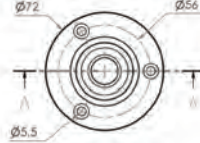

Front

Mounting Body