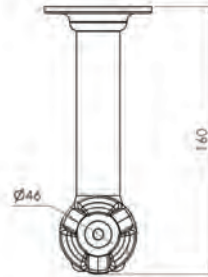

Wall Mount Silicone Mouthguard Bubbler with Hob Mount Sensor

T-3MSS-BUB90SB (Battery operated)

T-3MSS-BUB90SM (Mains operated)

- Infrared 6 sec timed sensor
- Full stainless steel construction
- Equipped with 3monkeez sensor technology for hands-free operation
- Sensor is hob mounted
- Available as battery powered or mains operated
- 1/2" FI BSP Inlet
- Unique rubber mouthguard that protects teeth
- WELS 6 Star 1.5LPM
- Working pressure range 150kPa-500kPa
- Maximum operating temperature 40 degrees

Top