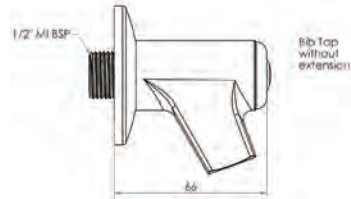

Commercial Tapware

GUARDIAN® TAPWARE

Bib Tap with Wall Mount Sensor

T-3MSS-BTSWB (Battery operated)

T-3MSS-BTSWM (Mains operated)

- Infrared 6 sec timed sensor
- Full stainless steel construction
- Equipped with 3monkeez sensor technology for hands-free operation
- Sensor is wall mounted
- Available as battery powered or mains operated
- 1/2" MI BSP
- 1/2" FI BSP extension piece included
- WELS 6 Star 3LPM
- Working pressure range 150kPa-500kPa
- Maximum operating temperature 60 degrees

Side