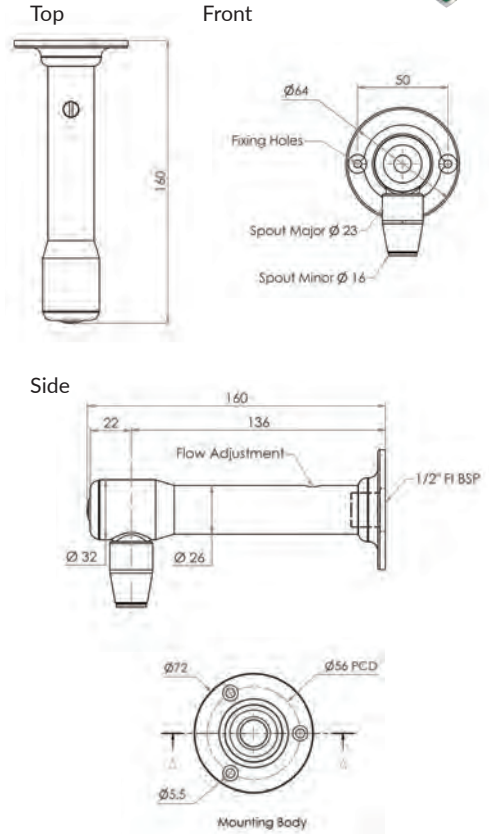

Top

Front

Side

Wall Mount Bottle Filler with Wall Mount Sensor

T-3MSS-BFSWB (Battery operated)

T-3MSS-BFSWM (Mains operated)

- Infrared 6 sec timed sensor
- Full stainless steel construction
- Equipped with 3monkeez sensor technology for hands-free operation
- Sensor is wall mounted
- Available as battery powered or mains operated
- 1/2" FI BSP Inlet
- WELS 6 Star 1.5LPM
- Working pressure range 150kPa-500kPa
- Maximum operating temperature 40 degrees