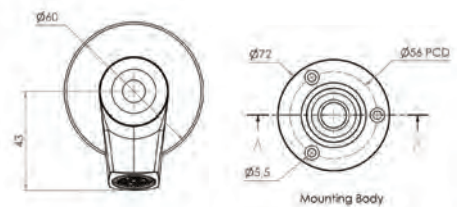

Commercial Tapware

GUARDIAN® TAPWARE

Bib Tap with Wall Mount Sensor

T-3MSS-BTSWB (Battery operated)

T-3MSS-BTSWM (Mains operated)

- Infrared 6 sec timed sensor
- Full stainless steel construction
- Equipped with 3monkeez sensor technology for hands-free operation
- Sensor is wall mounted
- Available as battery powered or mains operated
- 1/2" MI BSP
- 1/2" FI BSP extension piece included
- WELS 6 Star 3LPM
- Working pressure range 150kPa-500kPa
- Maximum operating temperature 60 degrees

Side

Front