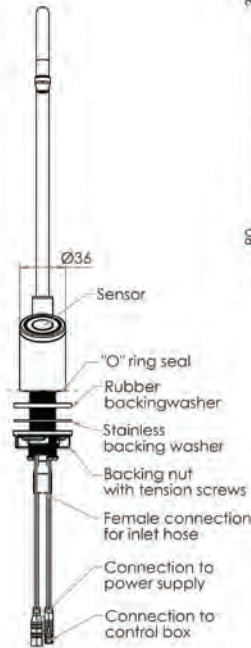

Top

Front

Side

Wall Mount Bottle Filler with Wall Mount Sensor

T-3MSS-BFSWB (Battery operated)

T-3MSS-BFSWM (Mains operated)

- Infrared 6 sec timed sensor
- Full stainless steel construction
- Equipped with 3monkeez sensor technology for hands-free operation
- Sensor is wall mounted
- Available as battery powered or mains operated
- 1/2" FI BSP Inlet
- WELS 6 Star 1.5LPM
- Working pressure range 150kPa-500kPa
- Maximum operating temperature 40 degrees

Commercial Tapware

GUARDIAN[®] TAPWARE

Hob Mount Sensor Bottle Filler

T-3MSS-HMSBFB (Battery operated)

T-3MSS-HMSBFM (Mains operated)

- Battery operated or mains powered
- Infrared sensor
- Spout locks into 8 different positions
- Includes flexi hose - 1/2" FI BSP
- Full stainless steel construction
- WELS 6 Star 2.5LPM
- Working pressure range 150kPa-500kPa
- Maximum operating temperature 70 degrees

Side

Front

Accessories & Spare Parts

GUARDIAN[®] TAPWARE

Timed 6 Second Sensor Conversion Kit with Hob Mount Sensor

T-3MSSP-SCK-B (Battery operated)

T-3MSSP-SCK-M (Mains operated)

- Infrared 6 sec timed sensor
- Timed 6 Second Sensor Conversion Kit for 3monkeez Bib Taps, Pillar Taps, Standard Bubblers and Bottle Filler.
- Kit Includes Hob Mount Sensor, Solenoid with Case, Tap Control Cap, Battery Pack or Transformer