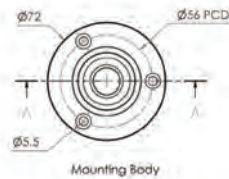

Wall Mount Silicone Mouthguard Bubbler with Wall Mount Sensor

T-3MSS-BUB90SWB (Battery operated)

T-3MSS-BUB90SWM (Mains operated)

- Infrared 6 sec timed sensor
- Full stainless steel construction
- Equipped with 3monkeez sensor technology for hands-free operation
- Sensor is wall mounted
- Available as battery powered or mains operated
- 1/2" FI BSP Inlet
- Unique rubber mouthguard that protects teeth
- WELS 6 Star 1.5LPM
- Working pressure range 150kPa-500kPa
- Maximum operating temperature 40 degrees

Top

Front

Side