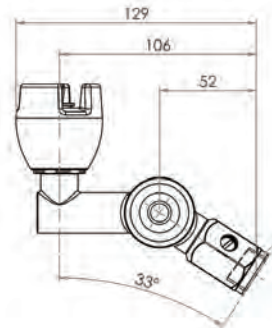

45 Degree Silicone Mouthguard Bubbler with Hob Mount Sensor

T-3MSS-BUBS45SB (Battery operated)

T-3MSS-BUBS45SM (Mains operated)

- Infrared 6 sec timed sensor
- Full stainless steel construction
- Equipped with 3monkeez sensor technology for hands-free operation
- Sensor is hob mounted
- Available as battery powered or mains operated
- 1/2" FI BSP Inlet
- Ideally suited for use with 3monkeez PT-7 troughs
- Unique rubber mouthguard that protects teeth
- WELS 6 Star 1.5LPM
- Working pressure range 150kPa-500kPa
- Maximum operating temperature 40 degrees

Top

Front

Side