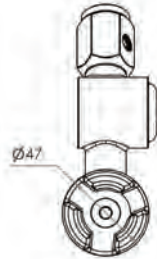

45 Degree Silicone Mouthguard Bubbler with Wall Mount Sensor

T-3MSS-BUBS45SWB (Battery operated)

T-3MSS-BUBS45SWM (Mains operated)

- Infrared 6 sec timed sensor
- Full stainless steel construction
- Equipped with 3monkeez sensor technology for hands-free operation
- Sensor is wall mounted
- Available as battery powered or mains operated
- 1/2" FI BSP Inlet
- Ideally suited for use with 3monkeez PT-7 troughs
- Unique rubber mouthguard that protects teeth
- WELS 6 Star 1.5LPM
- Working pressure range 150kPa-500kPa
- Maximum operating temperature 40 degrees

Top