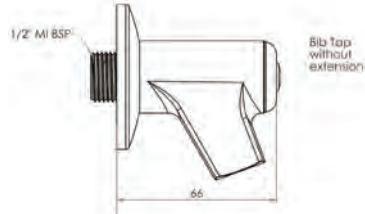

Bib Tap with Hob Mount Sensor

T-3MSS-BTSB (Battery operated)

T-3MSS-BTSM (Mains operated)

- Infrared 6 sec timed sensor
- Full stainless steel construction
- Equipped with 3monkeez sensor technology for hands-free operation
- Sensor is hob mounted
- Available as battery powered or mains operated
- 1/2" MI BSP
- 1/2" FI BSP extension piece included
- WELS 6 Star 3LPM
- Working pressure range 150kPa-500kPa
- Maximum operating temperature 60 degrees

Side