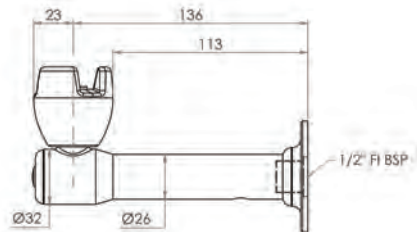

Wall Mount Silicone Mouthguard Bubbler with Wall Mount Sensor

T-3MSS-BUB90SWB (Battery operated)

T-3MSS-BUB90SWM (Mains operated)

- Infrared 6 sec timed sensor
- Full stainless steel construction
- Equipped with 3monkeez sensor technology for hands-free operation
- Sensor is wall mounted
- Available as battery powered or mains operated
- 1/2" FI BSP Inlet
- Unique rubber mouthguard that protects teeth
- WELS 6 Star 1.5LPM
- Working pressure range 150kPa-500kPa
- Maximum operating temperature 40 degrees

Top

Front

Side