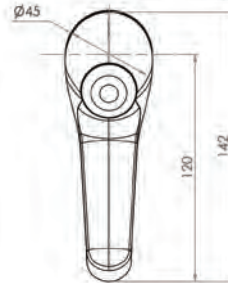

Commercial Tapware

GUARDIAN® TAPWARE

Pillar Tap with Wall Mount Sensor

T-3MSS-PTSWB (Battery operated)

T-3MSS-PTSWM (Mains operated)

- Infrared 6 sec timed sensor
- Full stainless steel construction
- Equipped with 3monkeez sensor technology for hands-free operation
- Sensor is wall mounted
- Available as battery powered or mains operated
- 1/2" MI BSP Inlet
- WELS 6 Star 3LPM
- Working pressure range 150kPa-500kPa
- Maximum operating temperature 60 degrees

Side

Top

Front