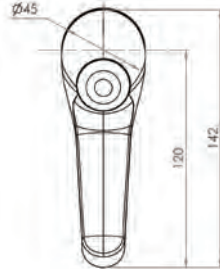

240v Power supply

Solenoid Unit

Top

Front

Side

Flexible Inlet Hose to Solenoid Unit
Nom Length 350
1/2" R BSP

T-3MSSP-HMST-M

T-3MSSP-HMST-CBS

Front

Side

Bottom

Pillar Tap with Hob Mount Sensor

T-3MSS-PTSB (Battery operated)

T-3MSS-PTSM (Mains operated)

- Infrared 6 sec timed sensor
- Full stainless steel construction
- Equipped with 3monkeez sensor technology for hands-free operation
- Sensor is hob mounted
- Available as battery powered or mains operated
- 1/2" MI BSP Inlet
- WELS 6 Star 3LPM
- Working pressure range 150kPa-500kPa
- Maximum operating temperature 60 degrees

Side

Top

Front

Ø44

Sensor lens Ø16

Commercial Tapware

GUARDIAN[®] TAPWARE

Pillar Tap with Wall Mount Sensor