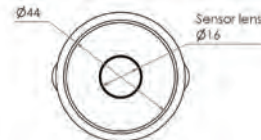

Wall Mount Silicone Mouthguard Bubbler with Hob Mount Sensor

T-3MSS-BUB90SB (Battery operated)

T-3MSS-BUB90SM (Mains operated)

- Infrared 6 sec timed sensor
- Full stainless steel construction
- Equipped with 3monkeez sensor technology for hands-free operation
- Sensor is hob mounted
- Available as battery powered or mains operated
- 1/2" FI BSP Inlet
- Unique rubber mouthguard that protects teeth
- WELS 6 Star 1.5LPM
- Working pressure range 150kPa-500kPa
- Maximum operating temperature 40 degrees

Side