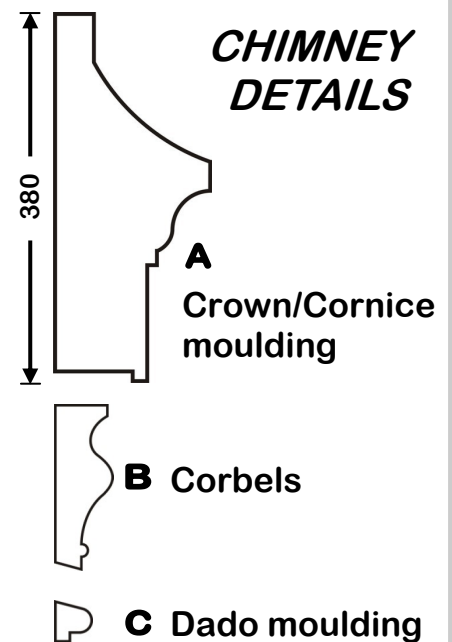

Every effort has been made to ensure accuracy in this publication, but Accumen Shapes Ltd accepts no liability for any errors of fact or opinion expressed.