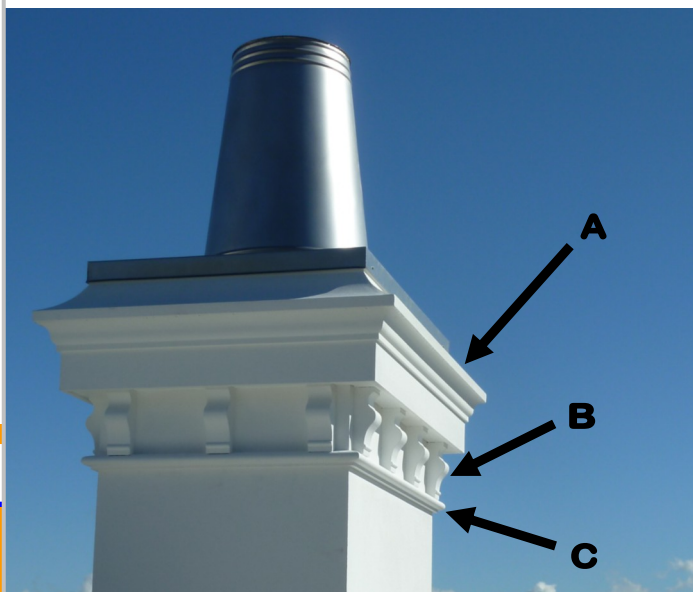

## CHIMNEYS with HISTORICAL "FLARE" (Auckland)

Accumen Shapes created this classic architectural shape, to encompass the two chimneys, rejuvenating them into grand masterpieces.

Accumen Shapes appreciated the opportunity to create these authentic shapes, which have uplifted the entire appearance of the chimneys.